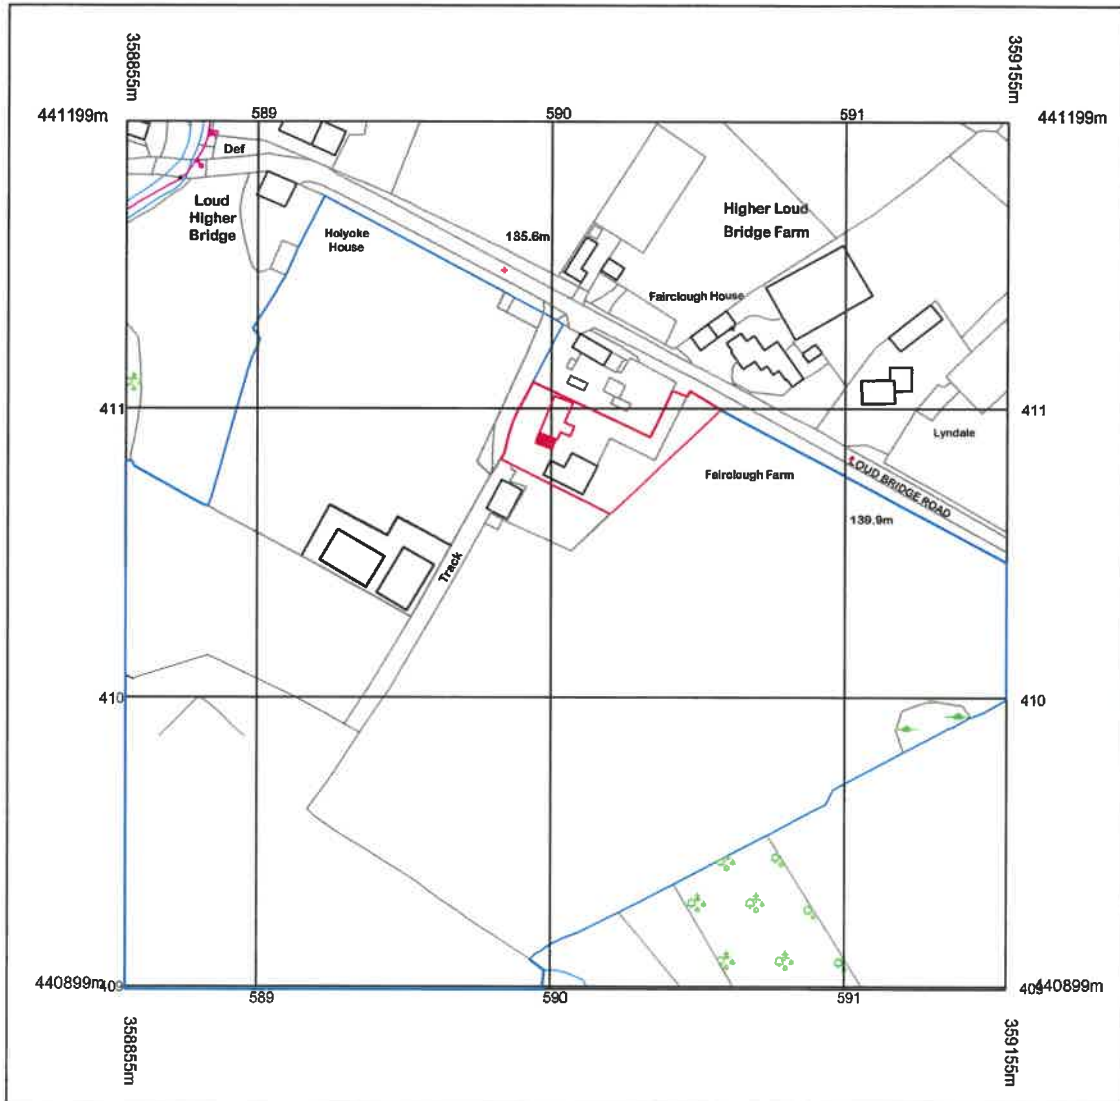

Stanfords VectorMap

SCALE 1:2500

CLIENT: Gavin Baker

LOCATION: FAIRCLOUGH BARN, LOUD
SCALES CHIPPING PR3 2NX

● Crown copyright and database rights 2019 OS 100035409
Reproduction in whole or in part is prohibited
without the permission of Ordnance Survey.

320200037P