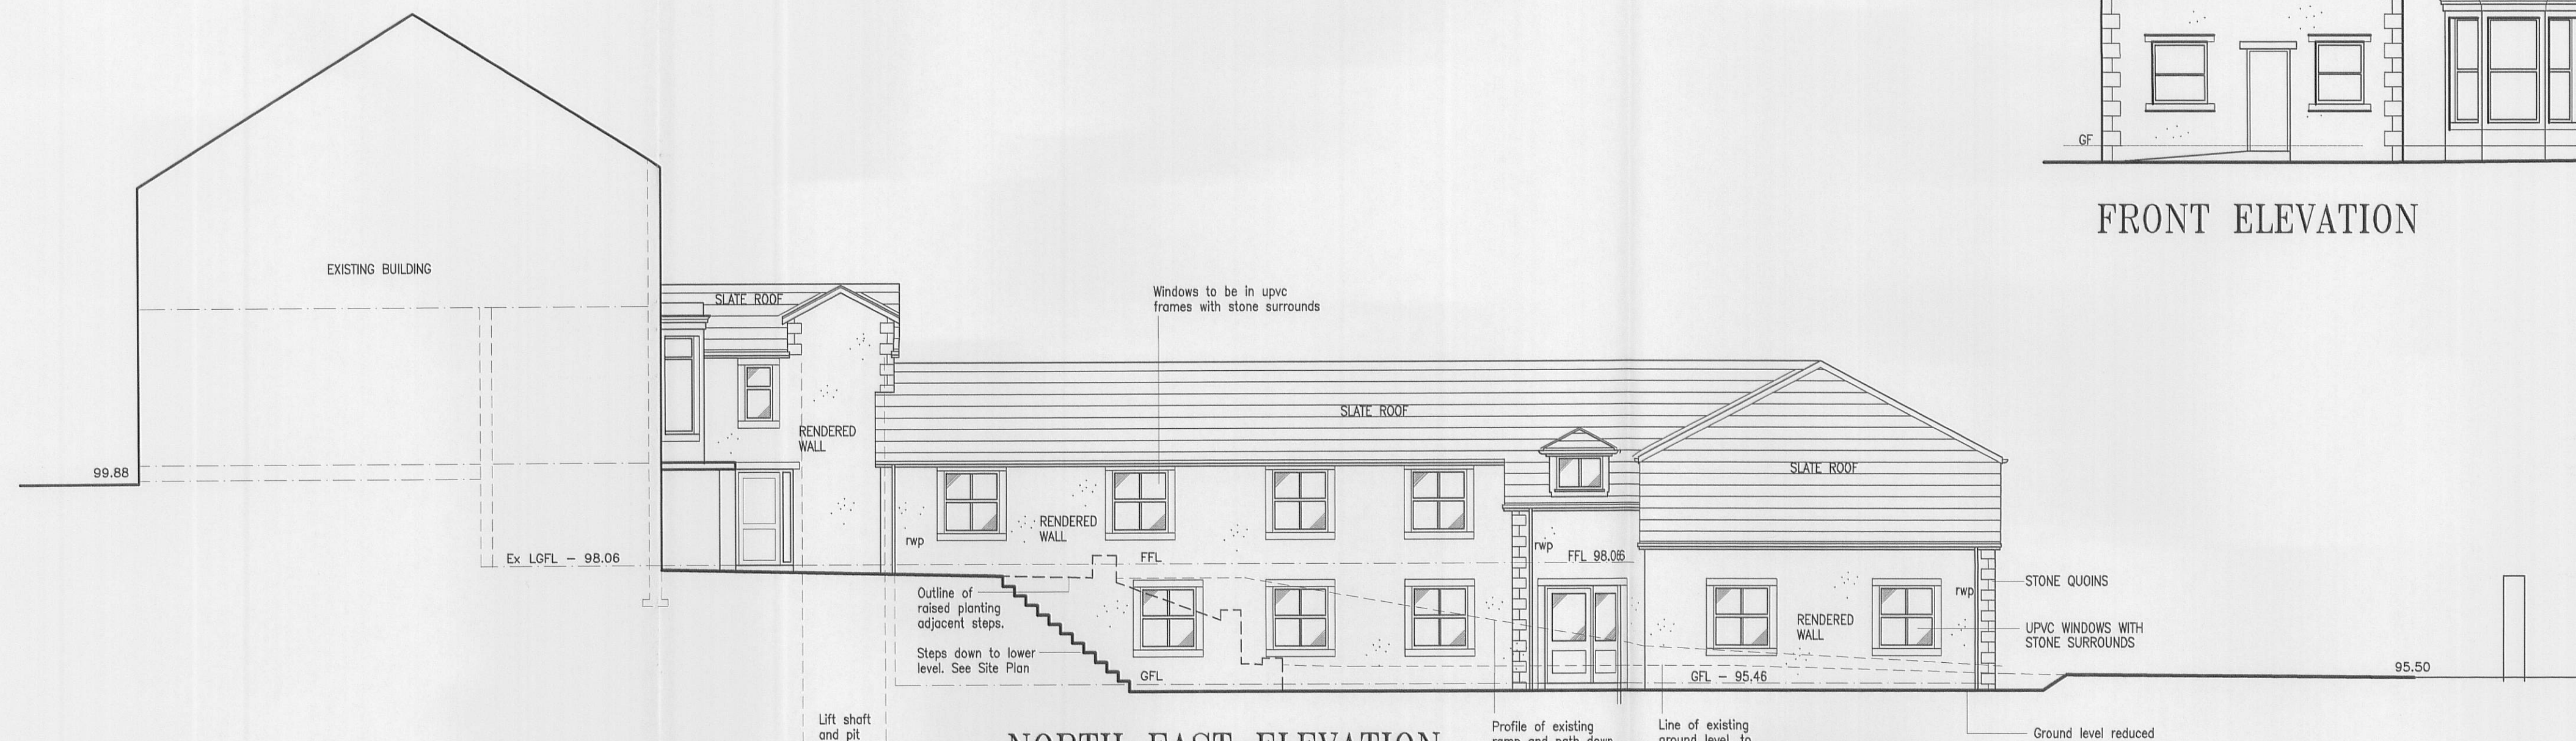

SOUTH EAST ELEVATION

NORTH WEST ELEVATION

SIDE ELEVATION

SOUTH WEST ELEVATION

FRONT ELEVATION

NORTH EAST ELEVATION

3 2 00 90 70 0 P

Project: Proposed Extension and Alterations at High Brake House, Chatburn Road, Clitheroe, For Brierley Care Ltd.,		Ron Valovin, Architectural Services, 9 Green Drive, Clitheroe, Lancs. BB7 2BB. Tel. 01200 427167.	
Title: PROPOSED ELEVATIONS.			
Scale: 1-100	Date: 14/1/09	Drawn: RLV	File Name: 358-8