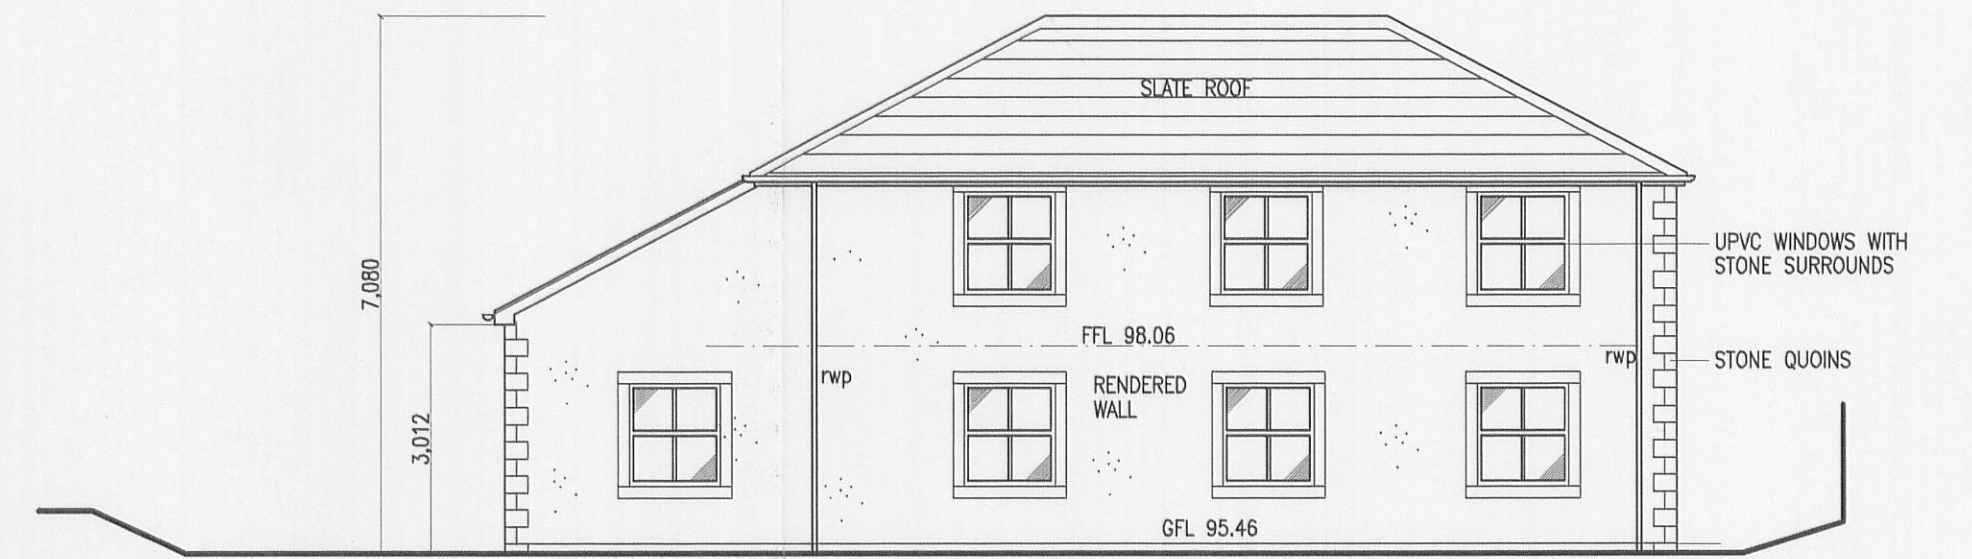

SOUTH EAST ELEVATION

NORTH WEST ELEVATION

SIDE ELEVATION

SOUTH WEST ELEVATION

FRONT ELEVATION

NORTH EAST ELEVATION

3 2 00 90 70 0 P

Project: Proposed Extension and Alterations at High Brake House, Chatburn Road, Clitheroe, For Brierley Care Ltd.,		Ron Valovin, Architectural Services, 9 Green Drive, Clitheroe, Lancs. BB7 2BB. Tel. 01200 427167.	
Title: PROPOSED ELEVATIONS.			
Scale: 1-100	Date: 14/1/09	Drawn: RLV	File Name: 358-8