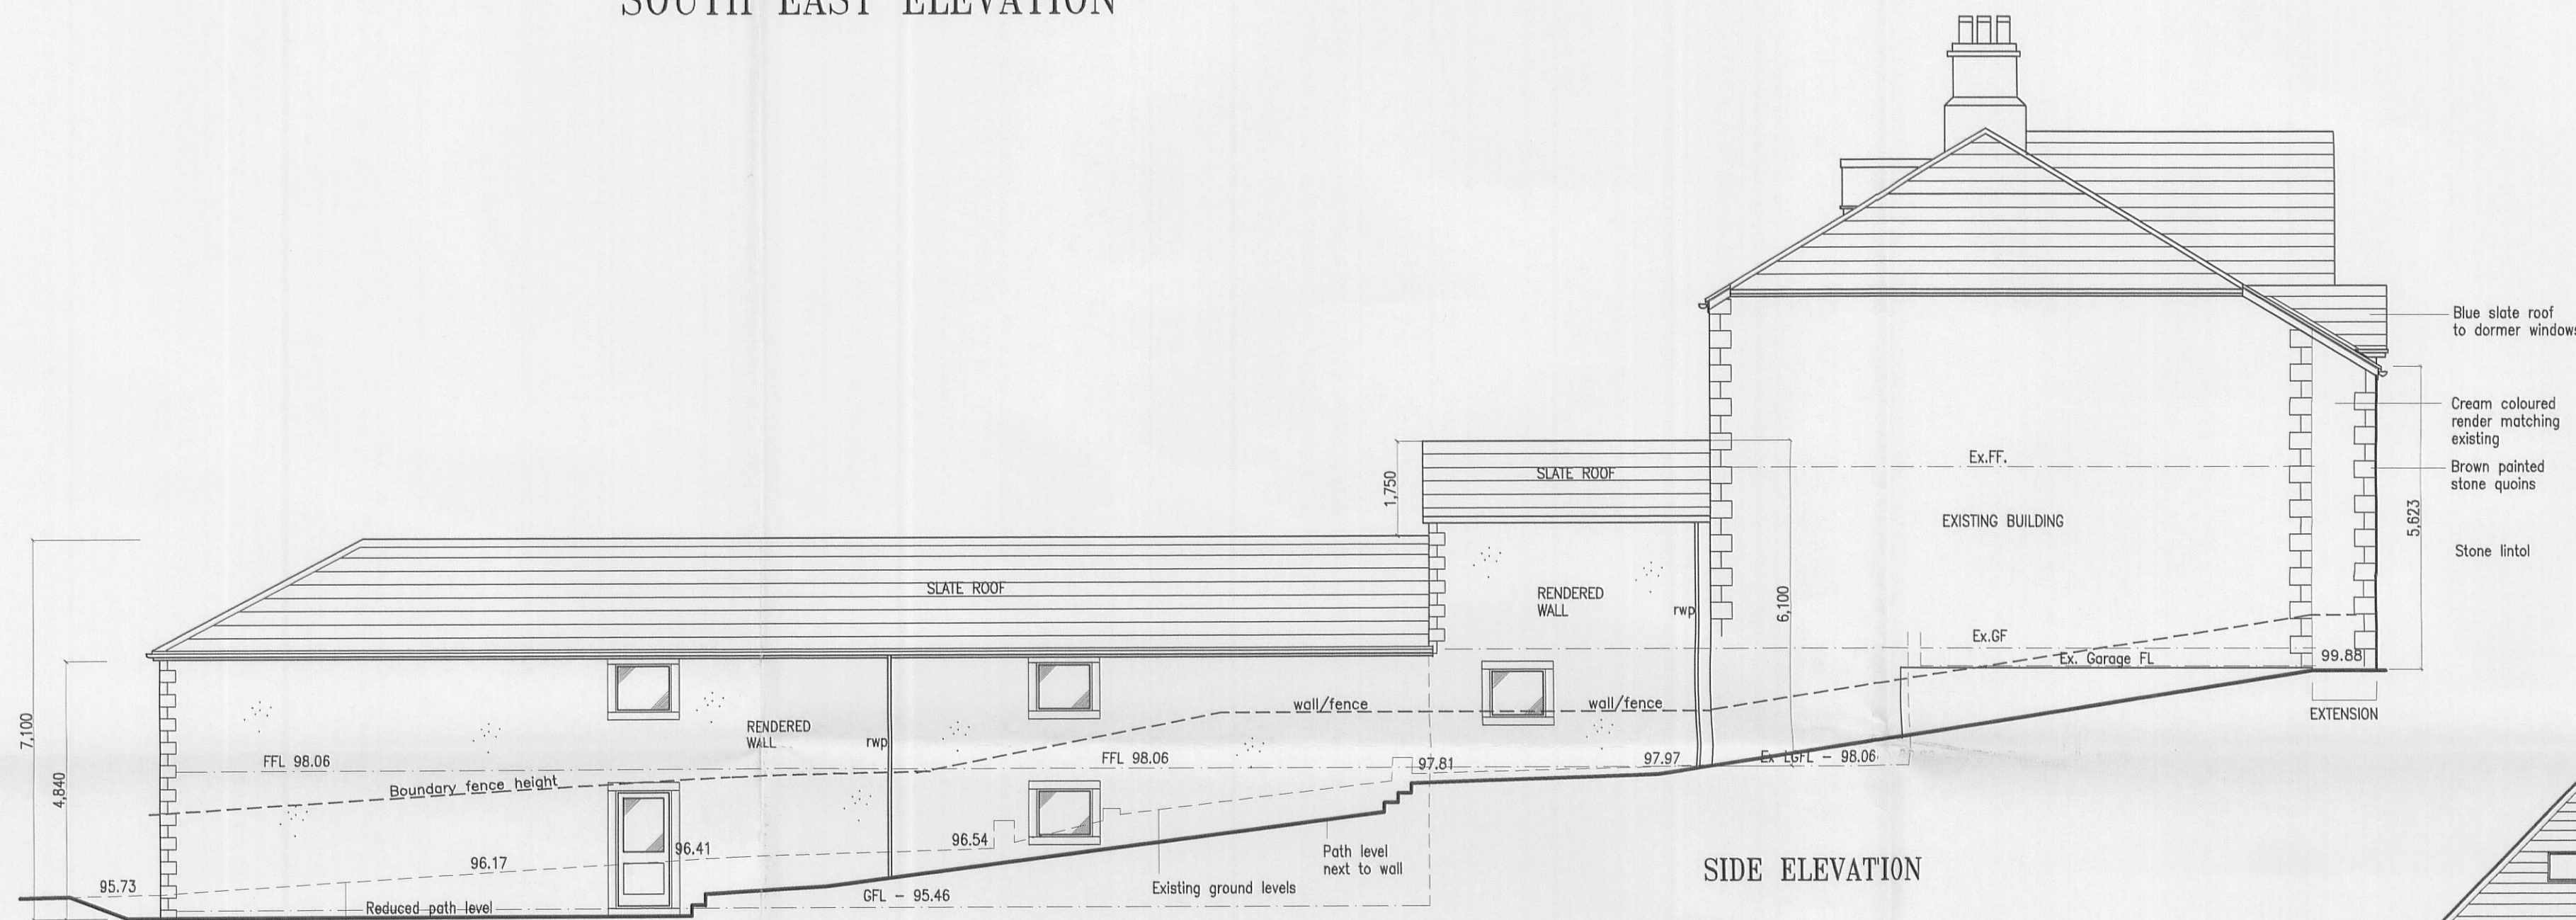

SOUTH EAST ELEVATION

NORTH WEST ELEVATION

SIDE ELEVATION

SOUTH WEST ELEVATION

FRONT ELEVATION

NORTH EAST ELEVATION

3 2 00 90 70 0 P

Project: Proposed Extension and Alterations at High Brake House, Chatburn Road, Clitheroe, For Brierley Care Ltd.,		Ron Valovin, Architectural Services, 9 Green Drive, Clitheroe, Lancs. BB7 2BB. Tel. 01200 427167.	
Title: PROPOSED ELEVATIONS.			
Scale: 1-100	Date: 14/1/09	Drawn: RLV	File Name: 358-8