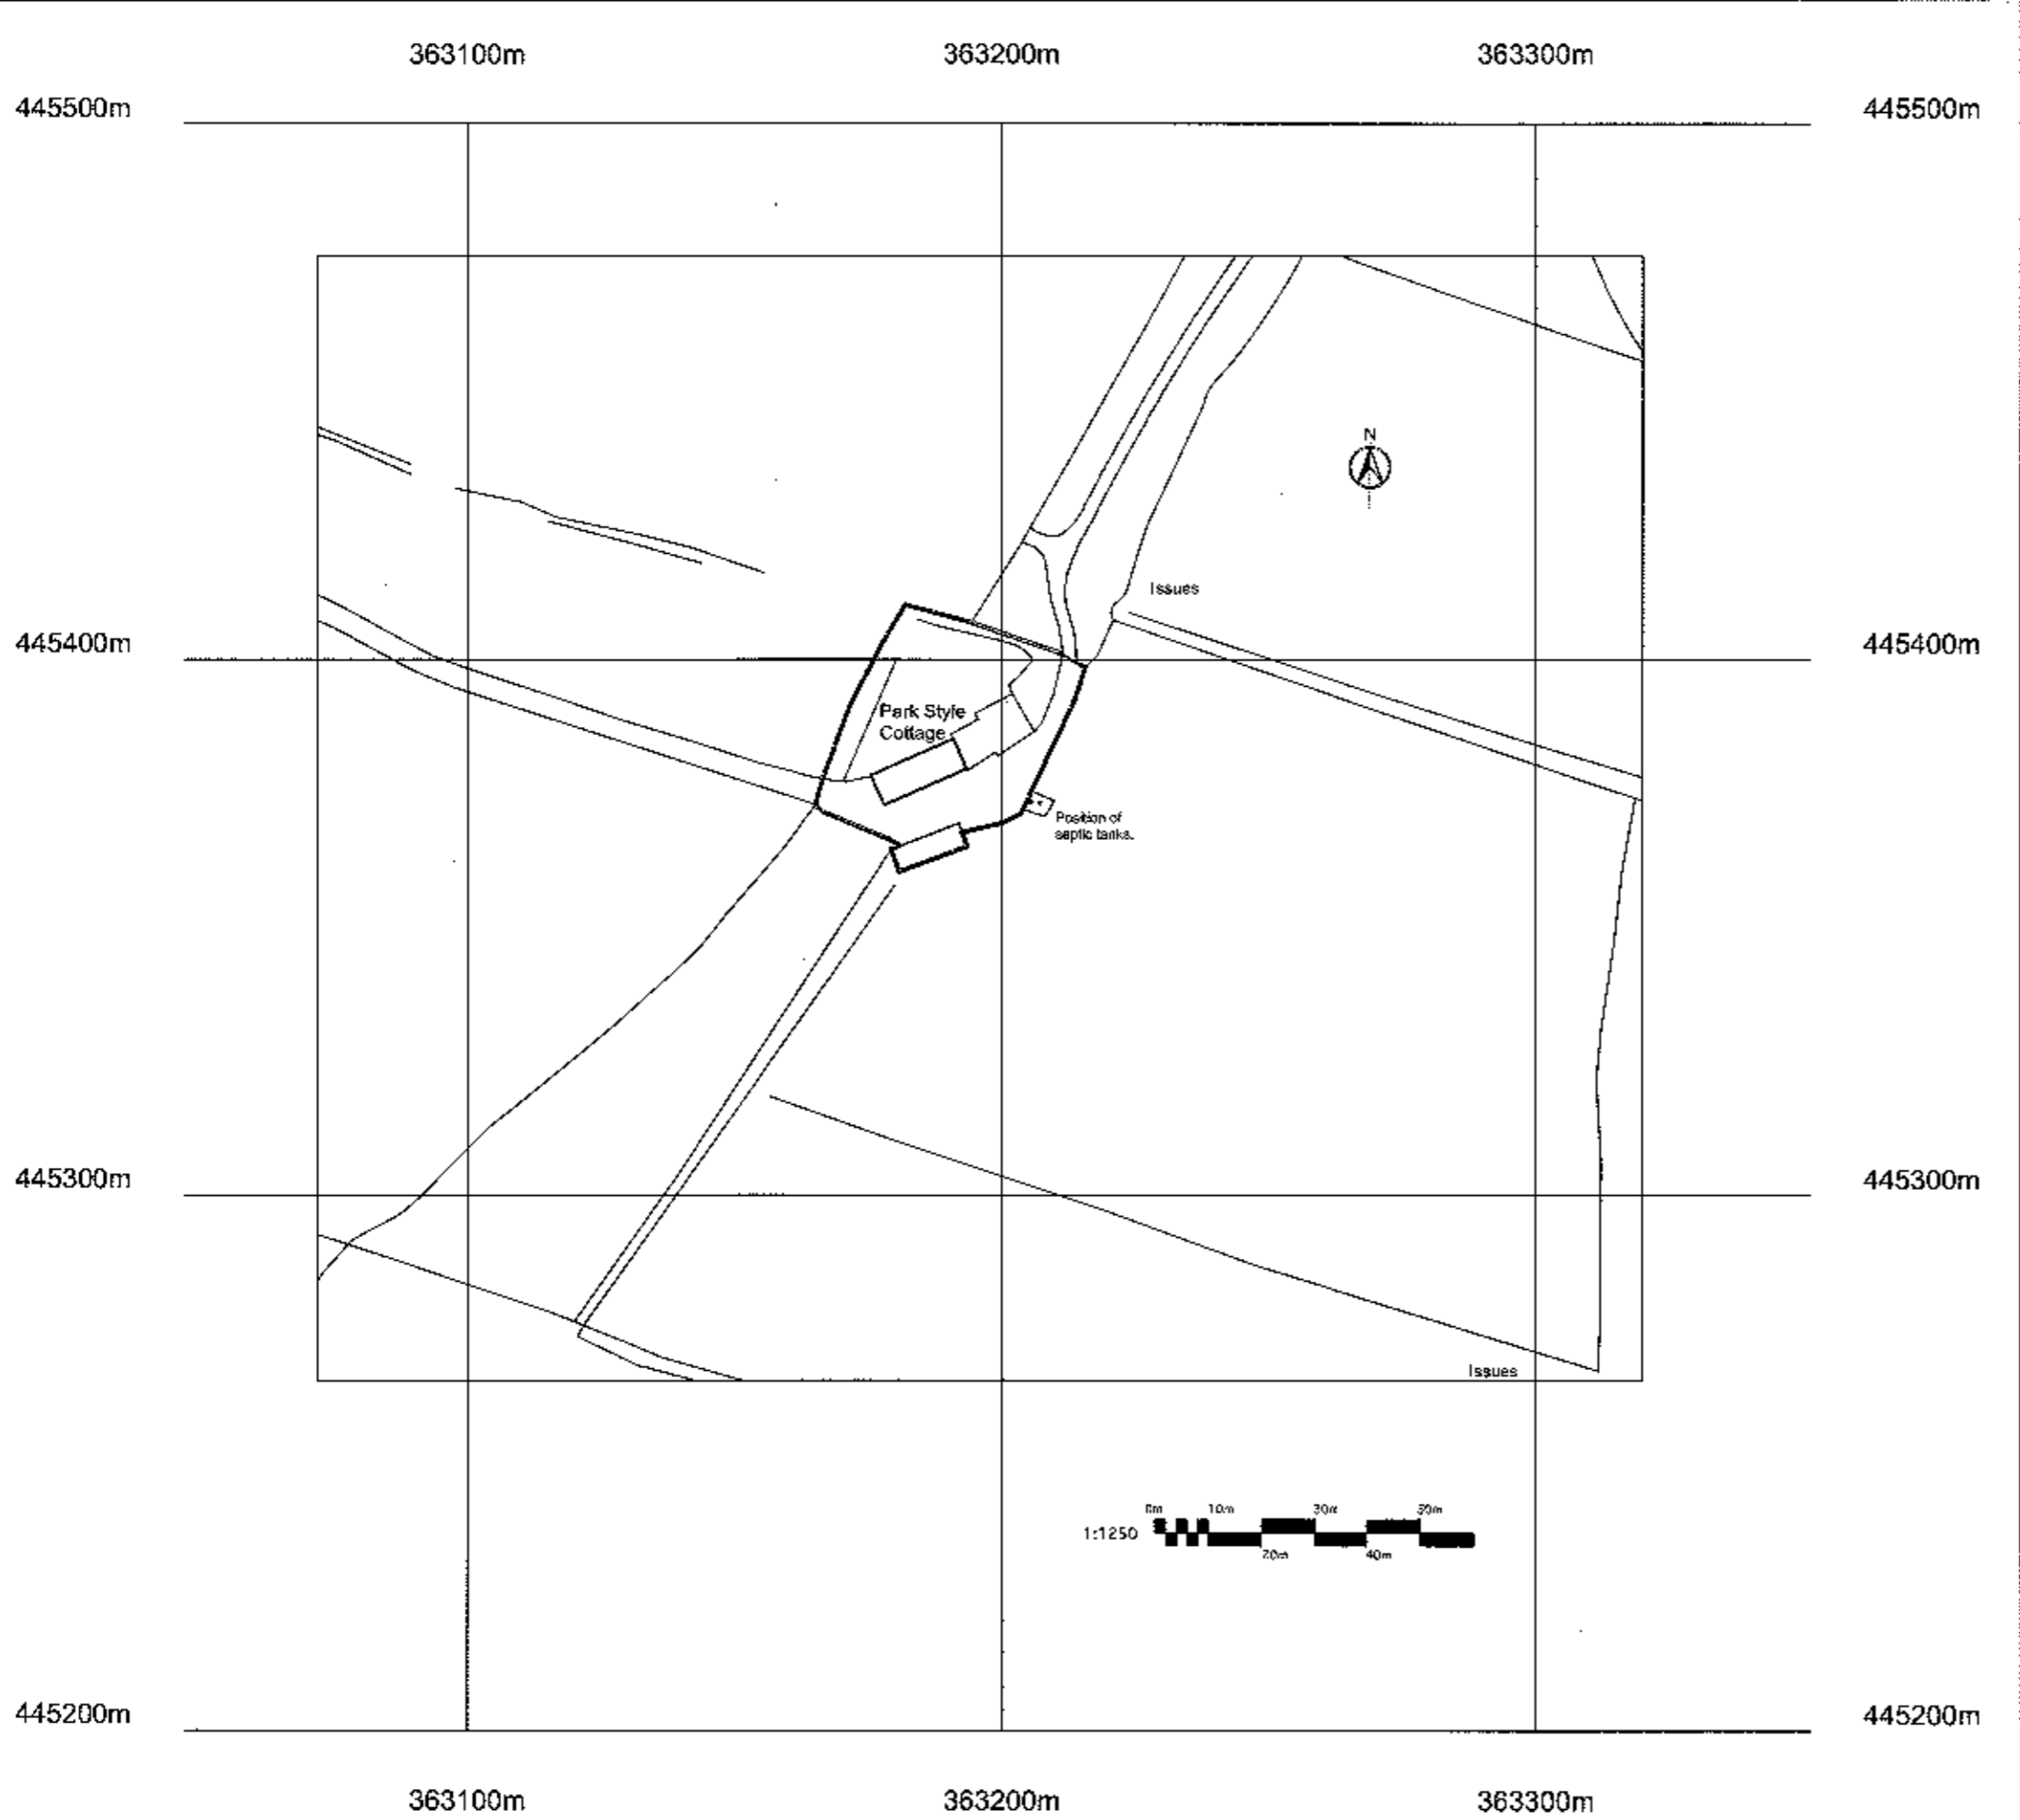

Higher  
Lockhurst  
Farmhouse

320130103P

Park style

1:10,000 ↑N

32013.0103 P.

Rev.	Date	Description

**Park Style Cottage**  
Leagram, Nr. Chipping

Site Location Plan

Drwg. No.: 1913.OS.001 Rev.:

Date: Jul '12 Scale: 1:1250@A3

**IWA Architects**

Waterloo Mill, Waterloo Road, Clitheroe, Lancashire, BB7 1LR.

t: +44 (0) 1200 423487  
f: +44 (0) 1200 458278  
e: admin@iwarhitects.co.uk  
w: www.iwarhitects.co.uk