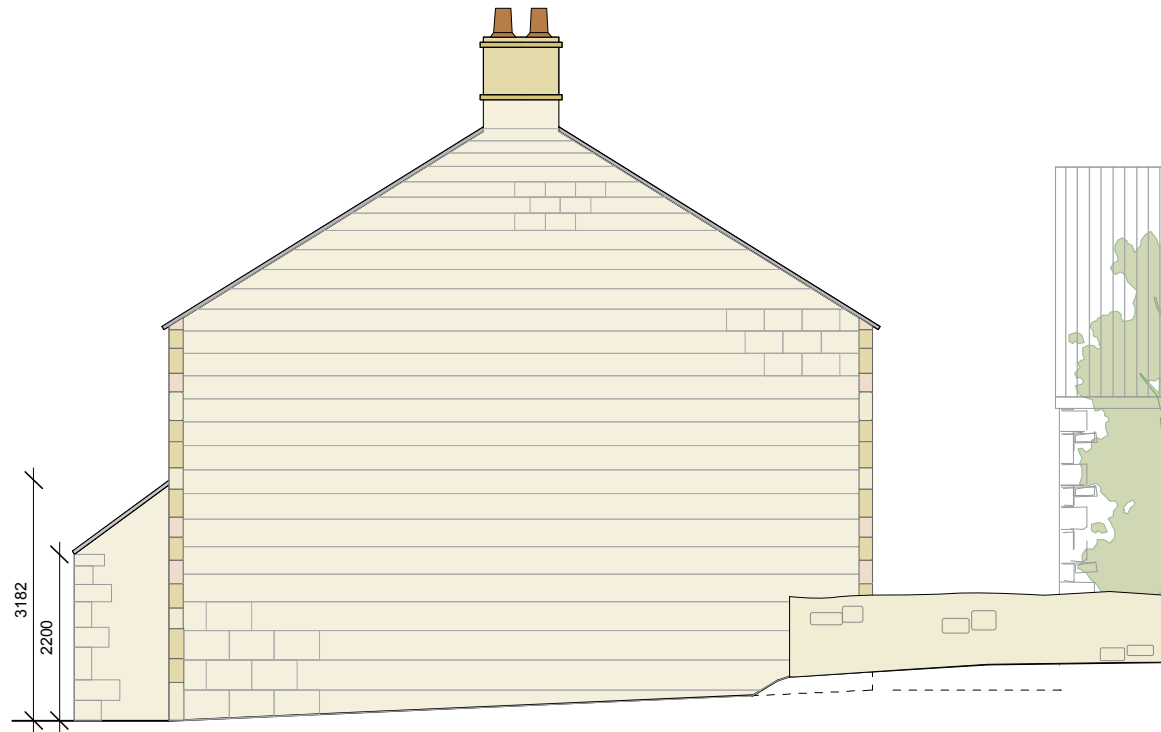

EAST ELEVATION

SOUTH ELEVATION

WEST ELEVATION

NORTH ELEVATION

Higher Lickhurst Farmhouse Chipping	
Existing Elevations	
Drwg. No.: 1735.E.03	Rev.: A
Date: 4/11	Scale: 1:100@A3
IWA Architects Waterloo Mill, Waterloo Road, Clitheroe, Lancs. BB7 1LR. Tel. 01200 423487. Fax. 01200 458278 Email address : admin@iwarhitects.co.uk Website address : www.iwarhitects.co.uk	

Rev A 01/12 existing window to attic added