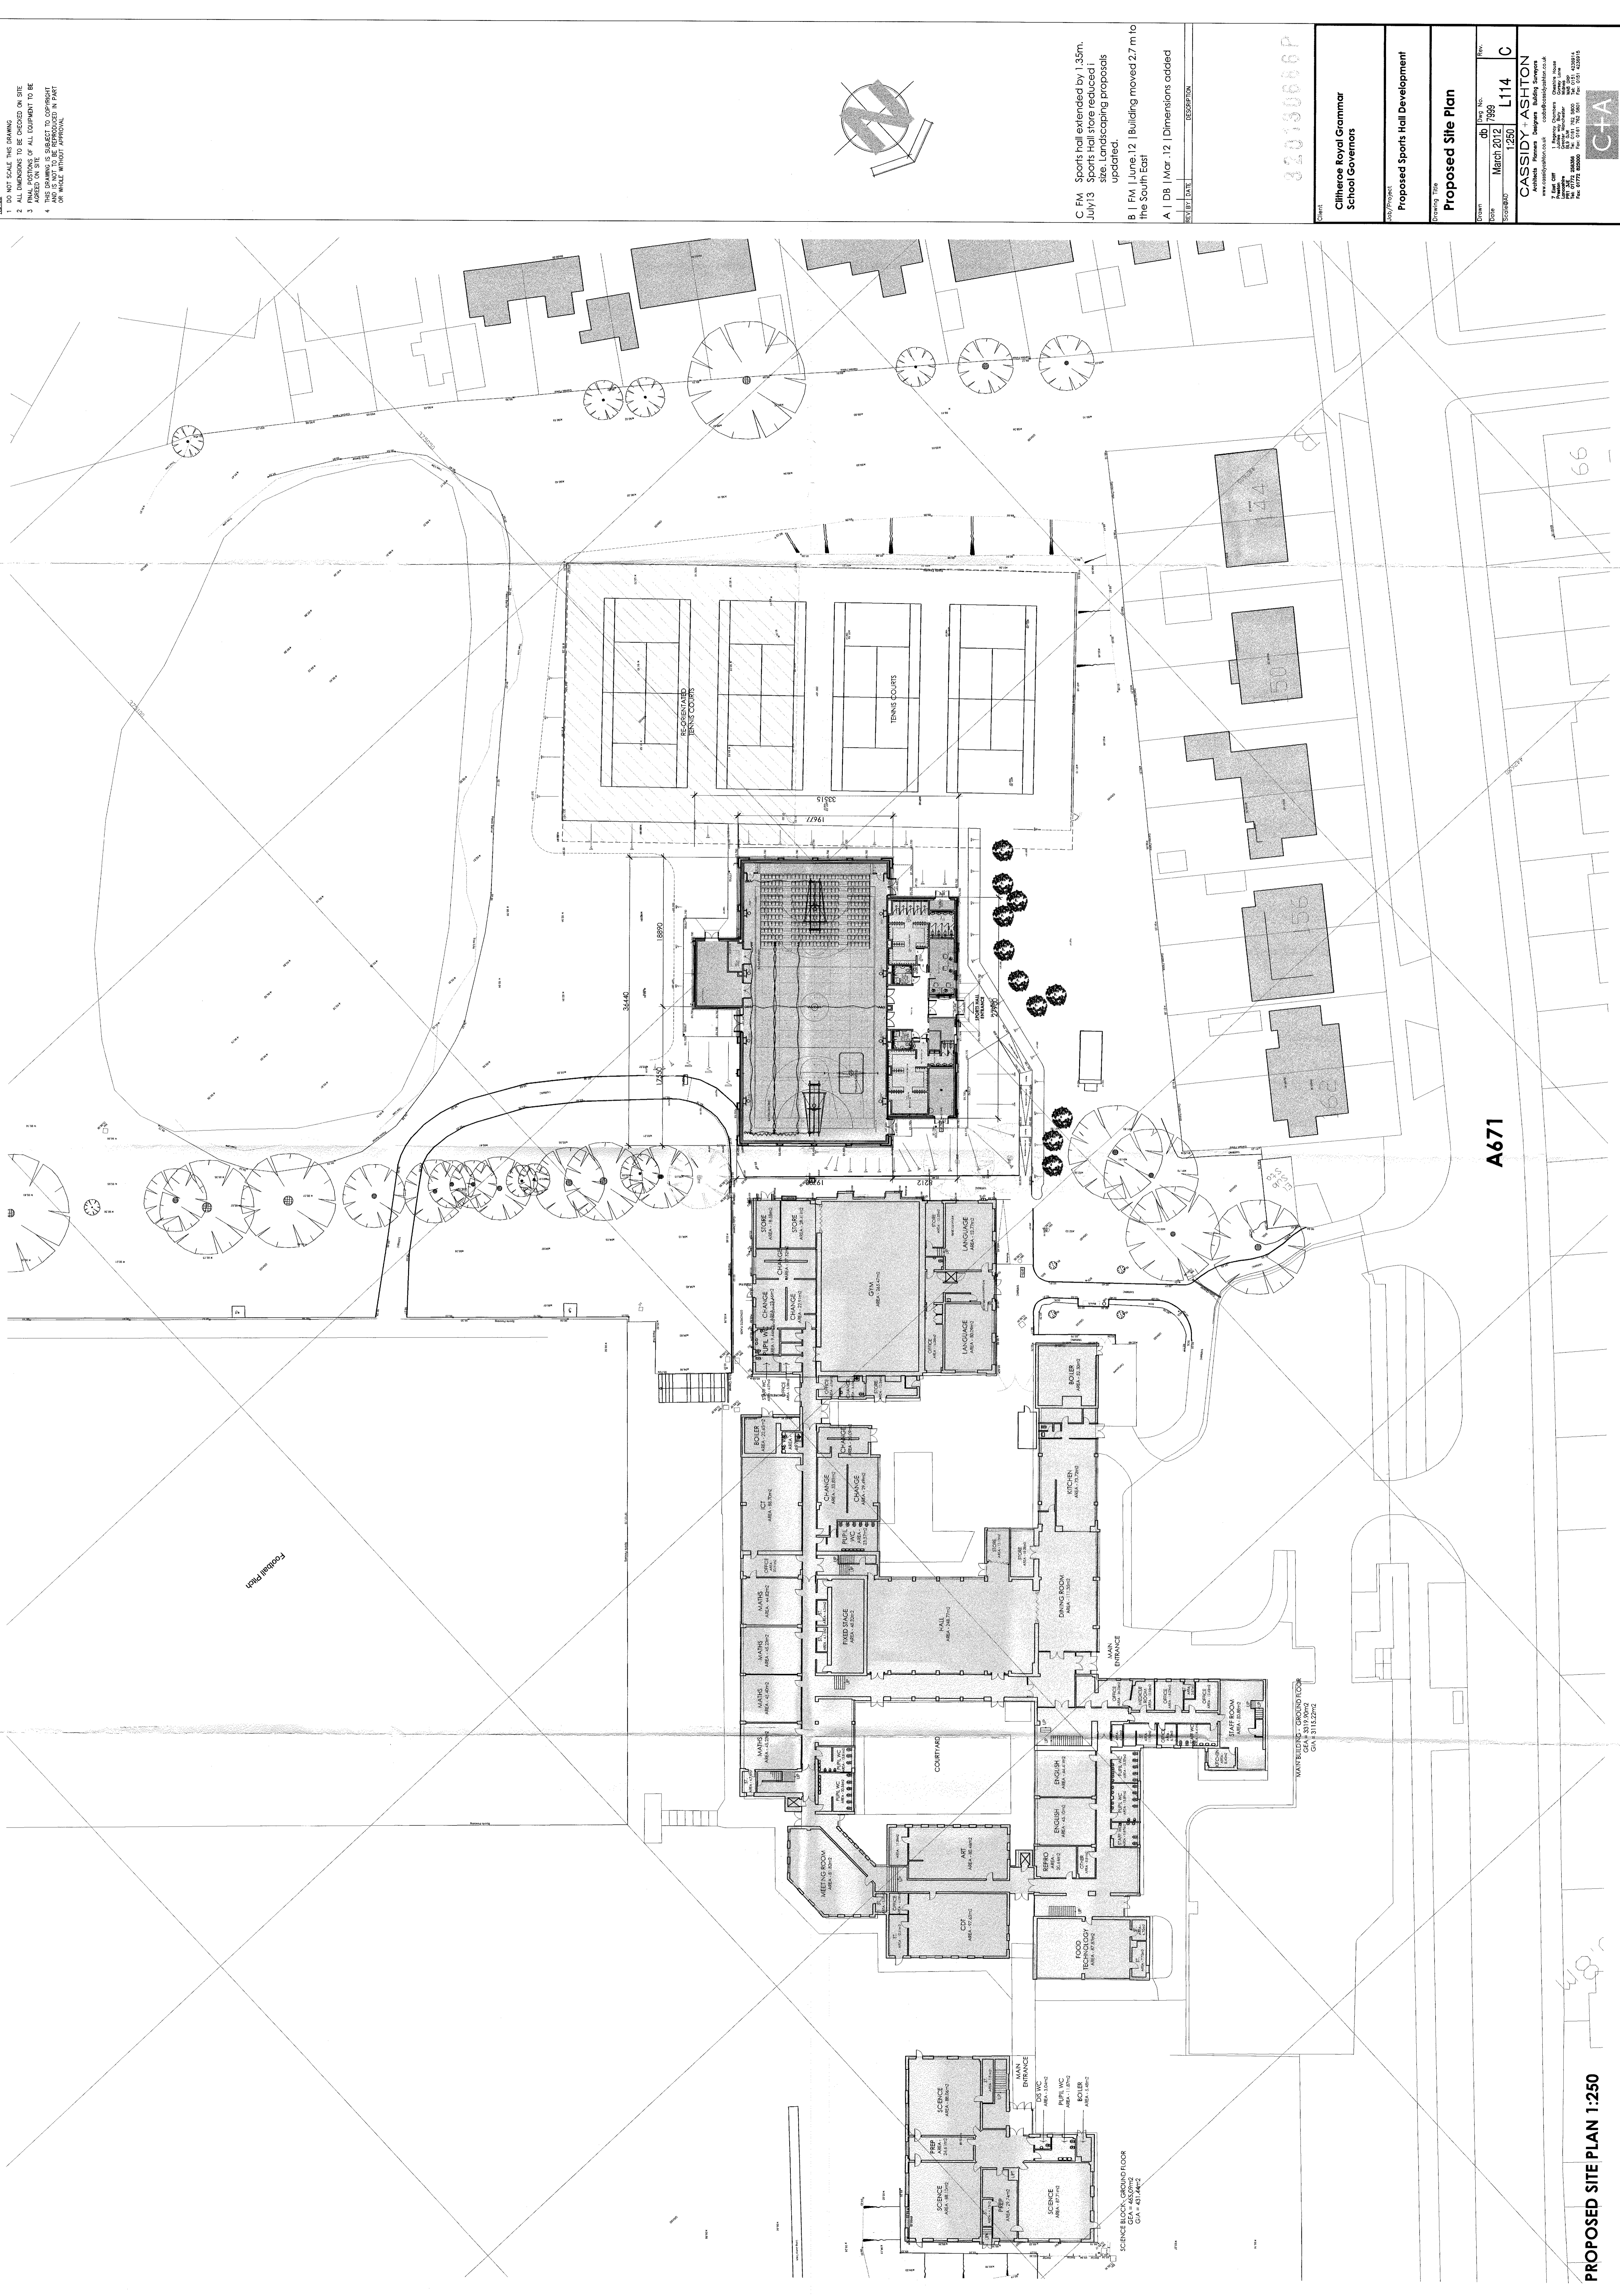

- NOTES**
1. NOT SCALE THIS DRAWING.
 2. ALL DIMENSIONS TO BE CHECKED ON SITE.
 3. FINAL POSITIONS OF ALL EQUIPMENT TO BE AGREED ON SITE.
 4. THIS DRAWING IS SUBJECT TO APPROVAL AND IS NOT TO BE REPRODUCED IN PART OR WHOLE WITHOUT APPROVAL.

C FM Sports hall extended by 1,35m.
 July 13 Sports Hall store reduced in size. Landscaping proposals updated.
 B | FM | June.12 | Building moved 2.7 m to the South East
 A | DB | Mar. 12 | Dimensions added