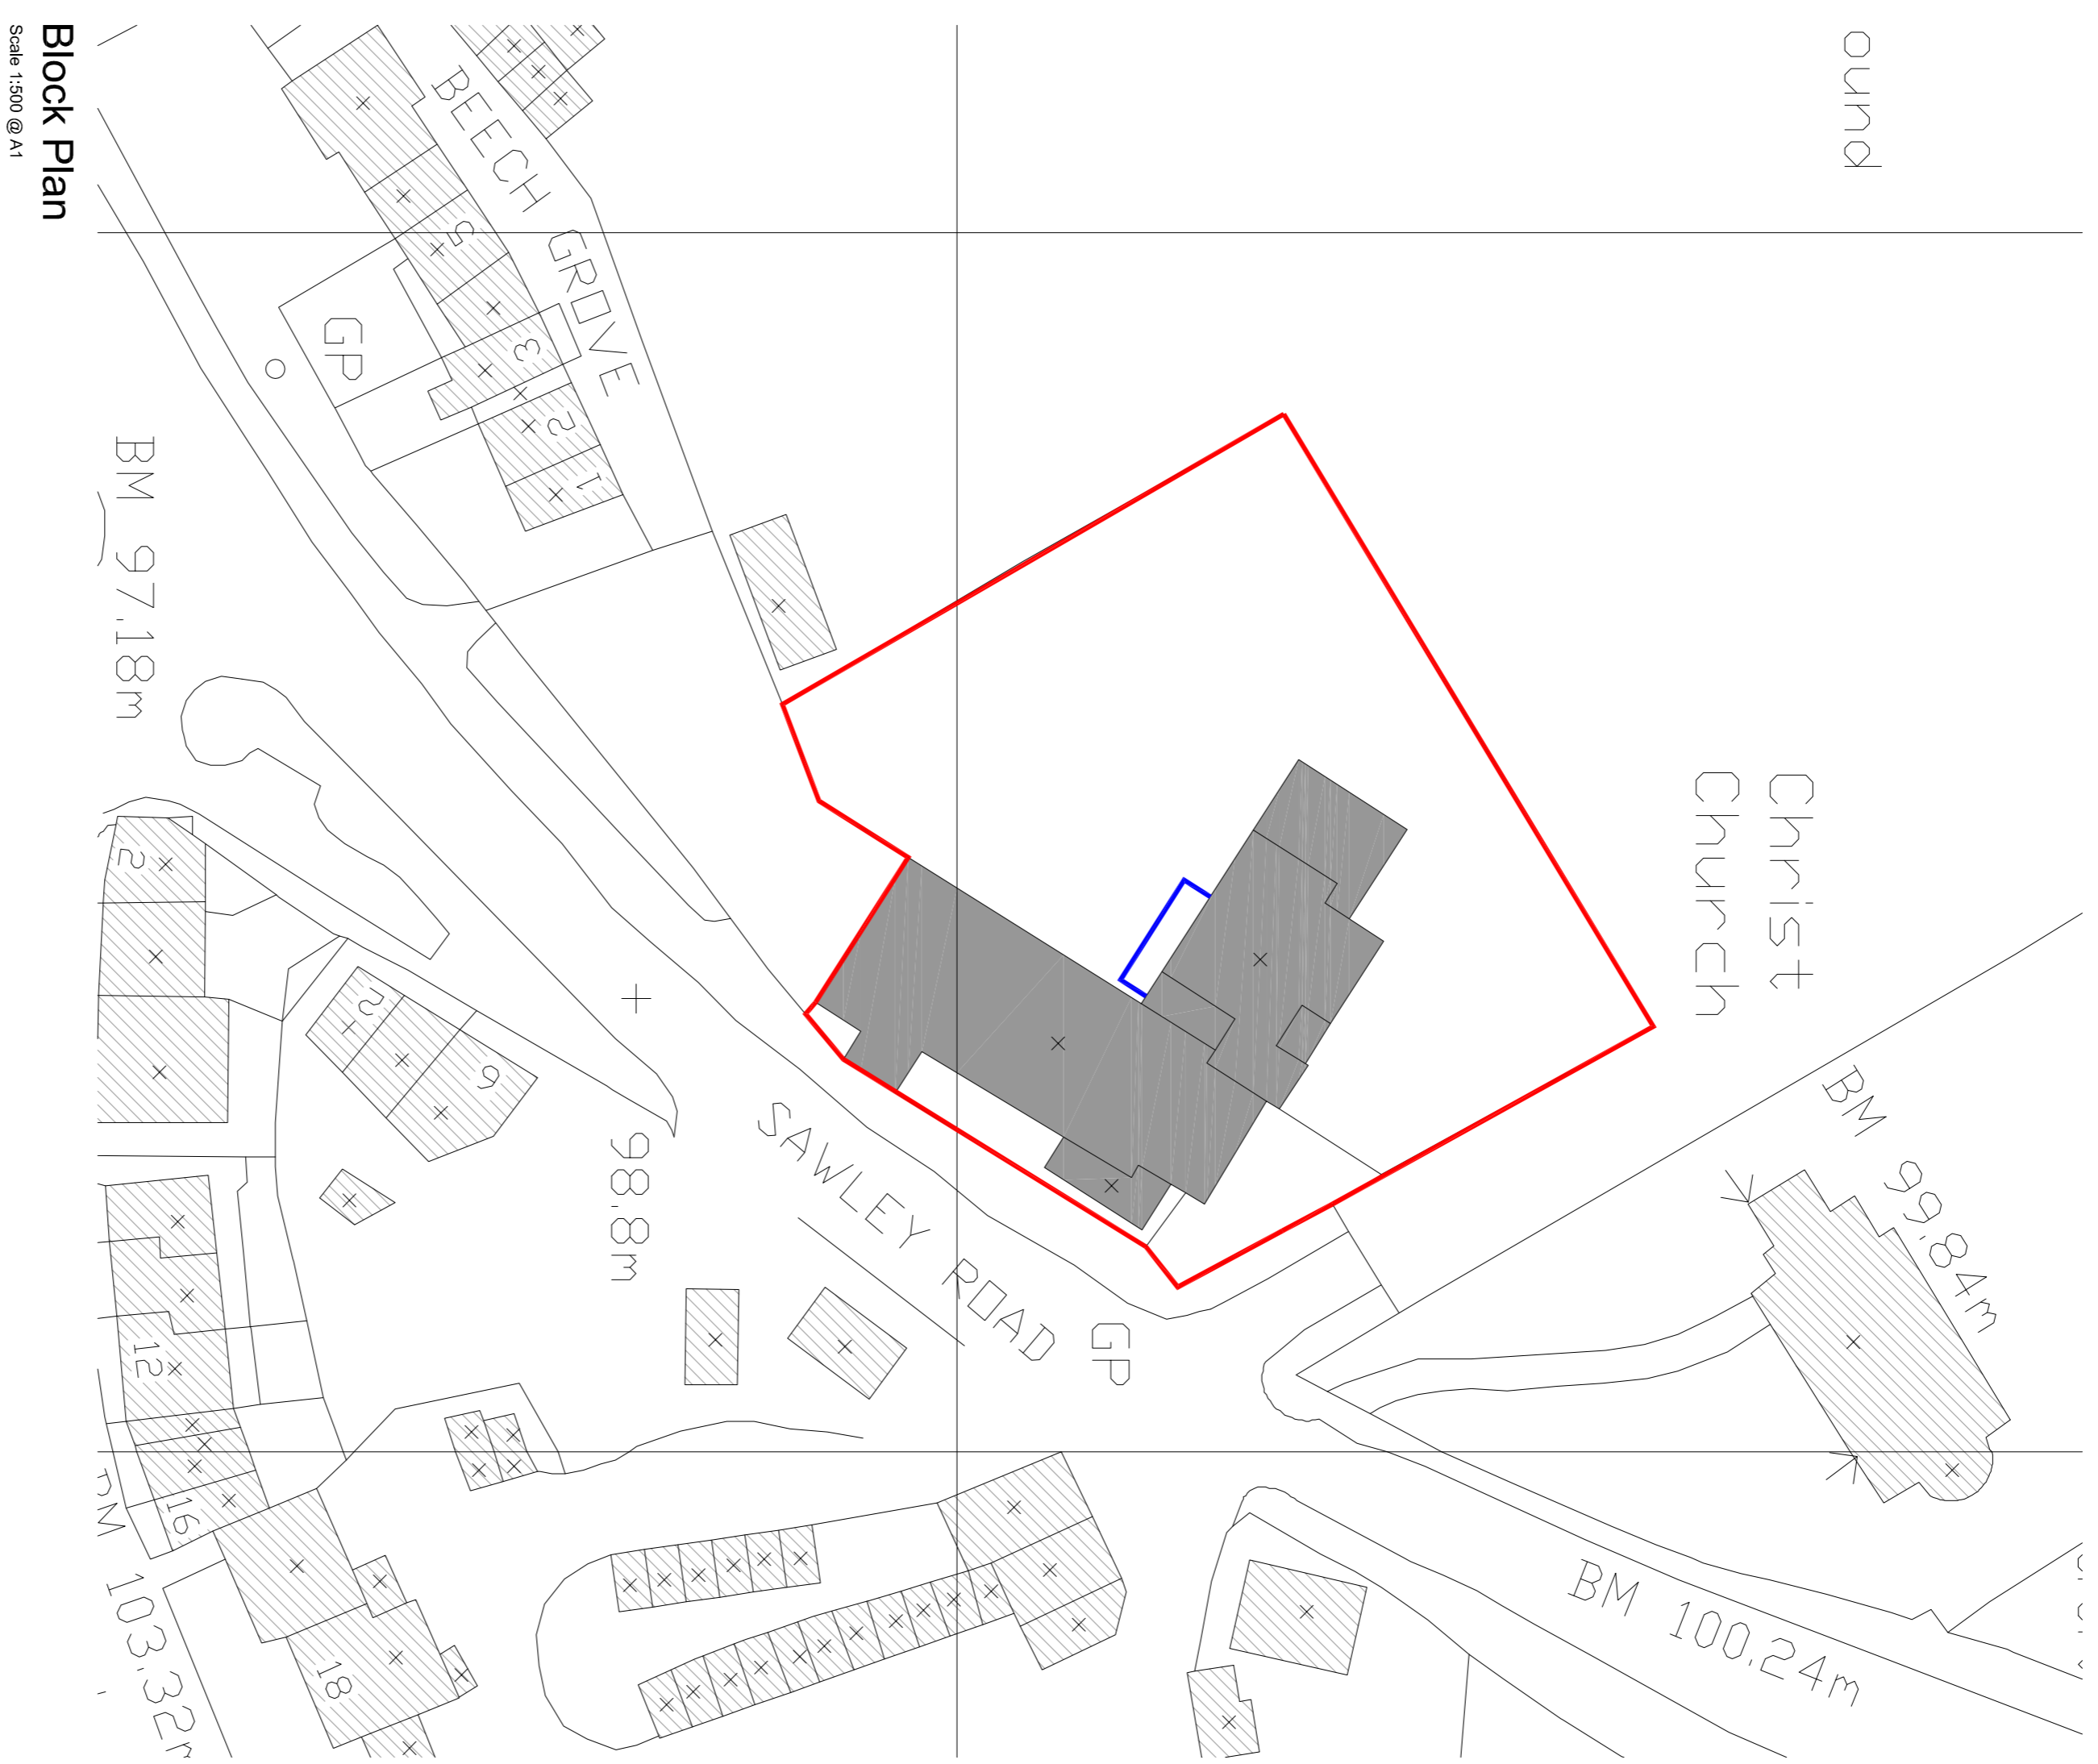

no.	description	date	dr by	ld by
01	original			
02	revised	27.11.2013		

Aedas

Building Consultancy
Aedas Building Consultancy Ltd
Personnel Chambers
3 The Pavilions
Waterlooville Road ZR4W
United Kingdom

T +44(0)161 8287900
E marichelle@aedas.com
aedas.com/buildingconsultancy

Client: The School Governors of Chaburn CE Primary School

Project: Canopy Proposal

Drawings: OS Plan & Block Plan

Project number	2013.00012.010	Scale	1:1250 & 1:500	@A1
Drawing number	P01	Rev	1	Planning