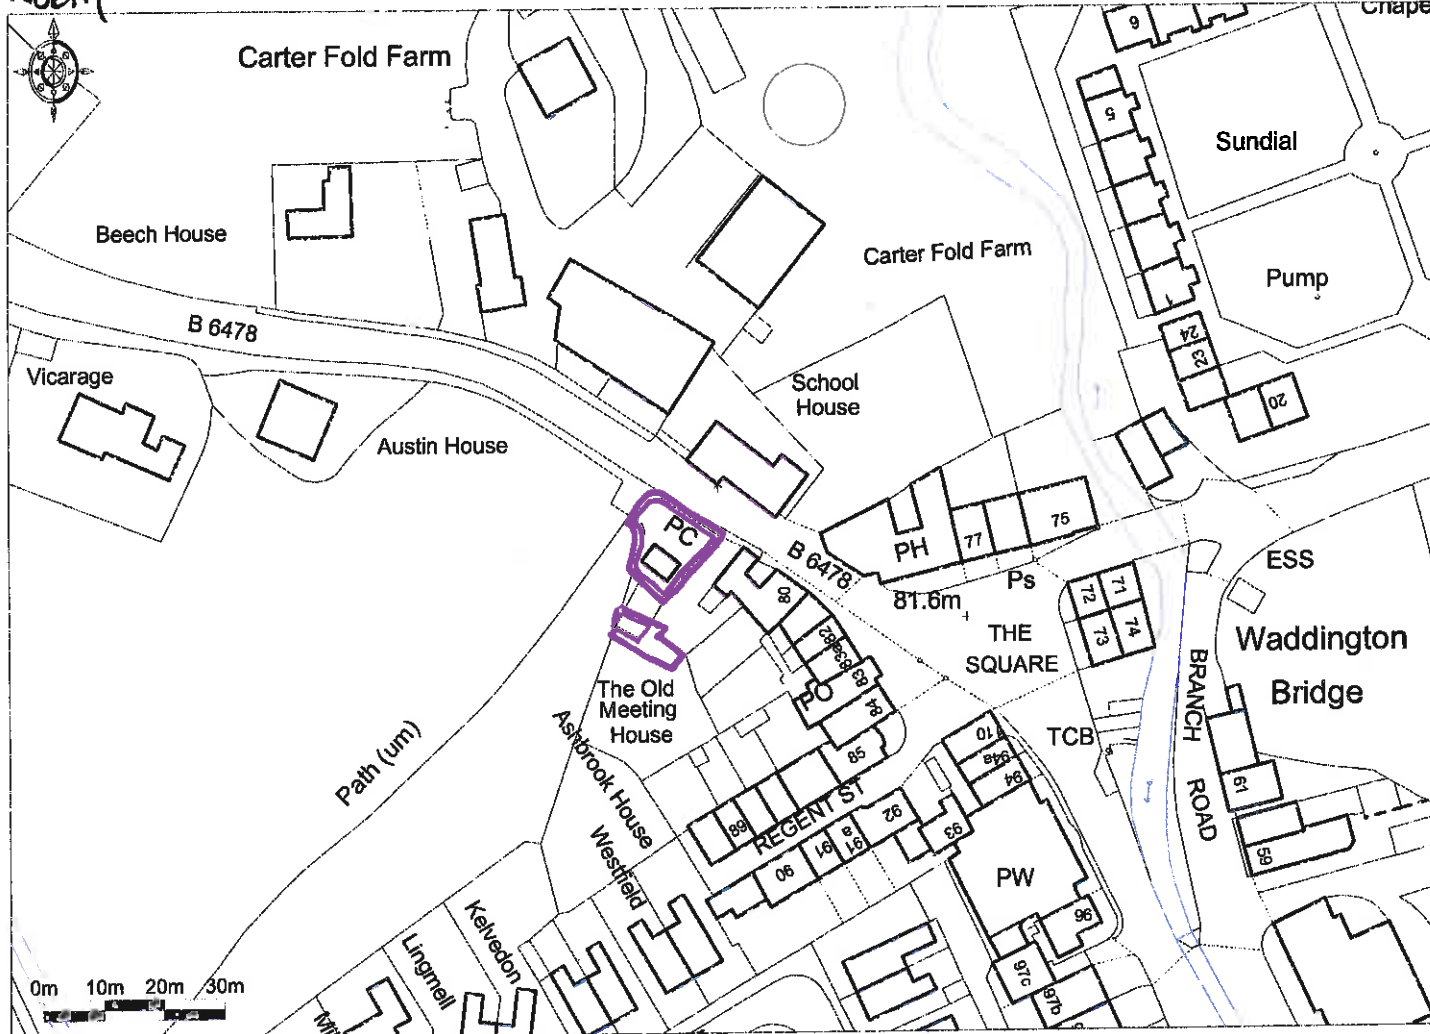

NOETH

Ordnance Survey © Crown Copyright 2013. All rights reserved. Licence number 100020449. Plotted Scale 1:1250

320131031P