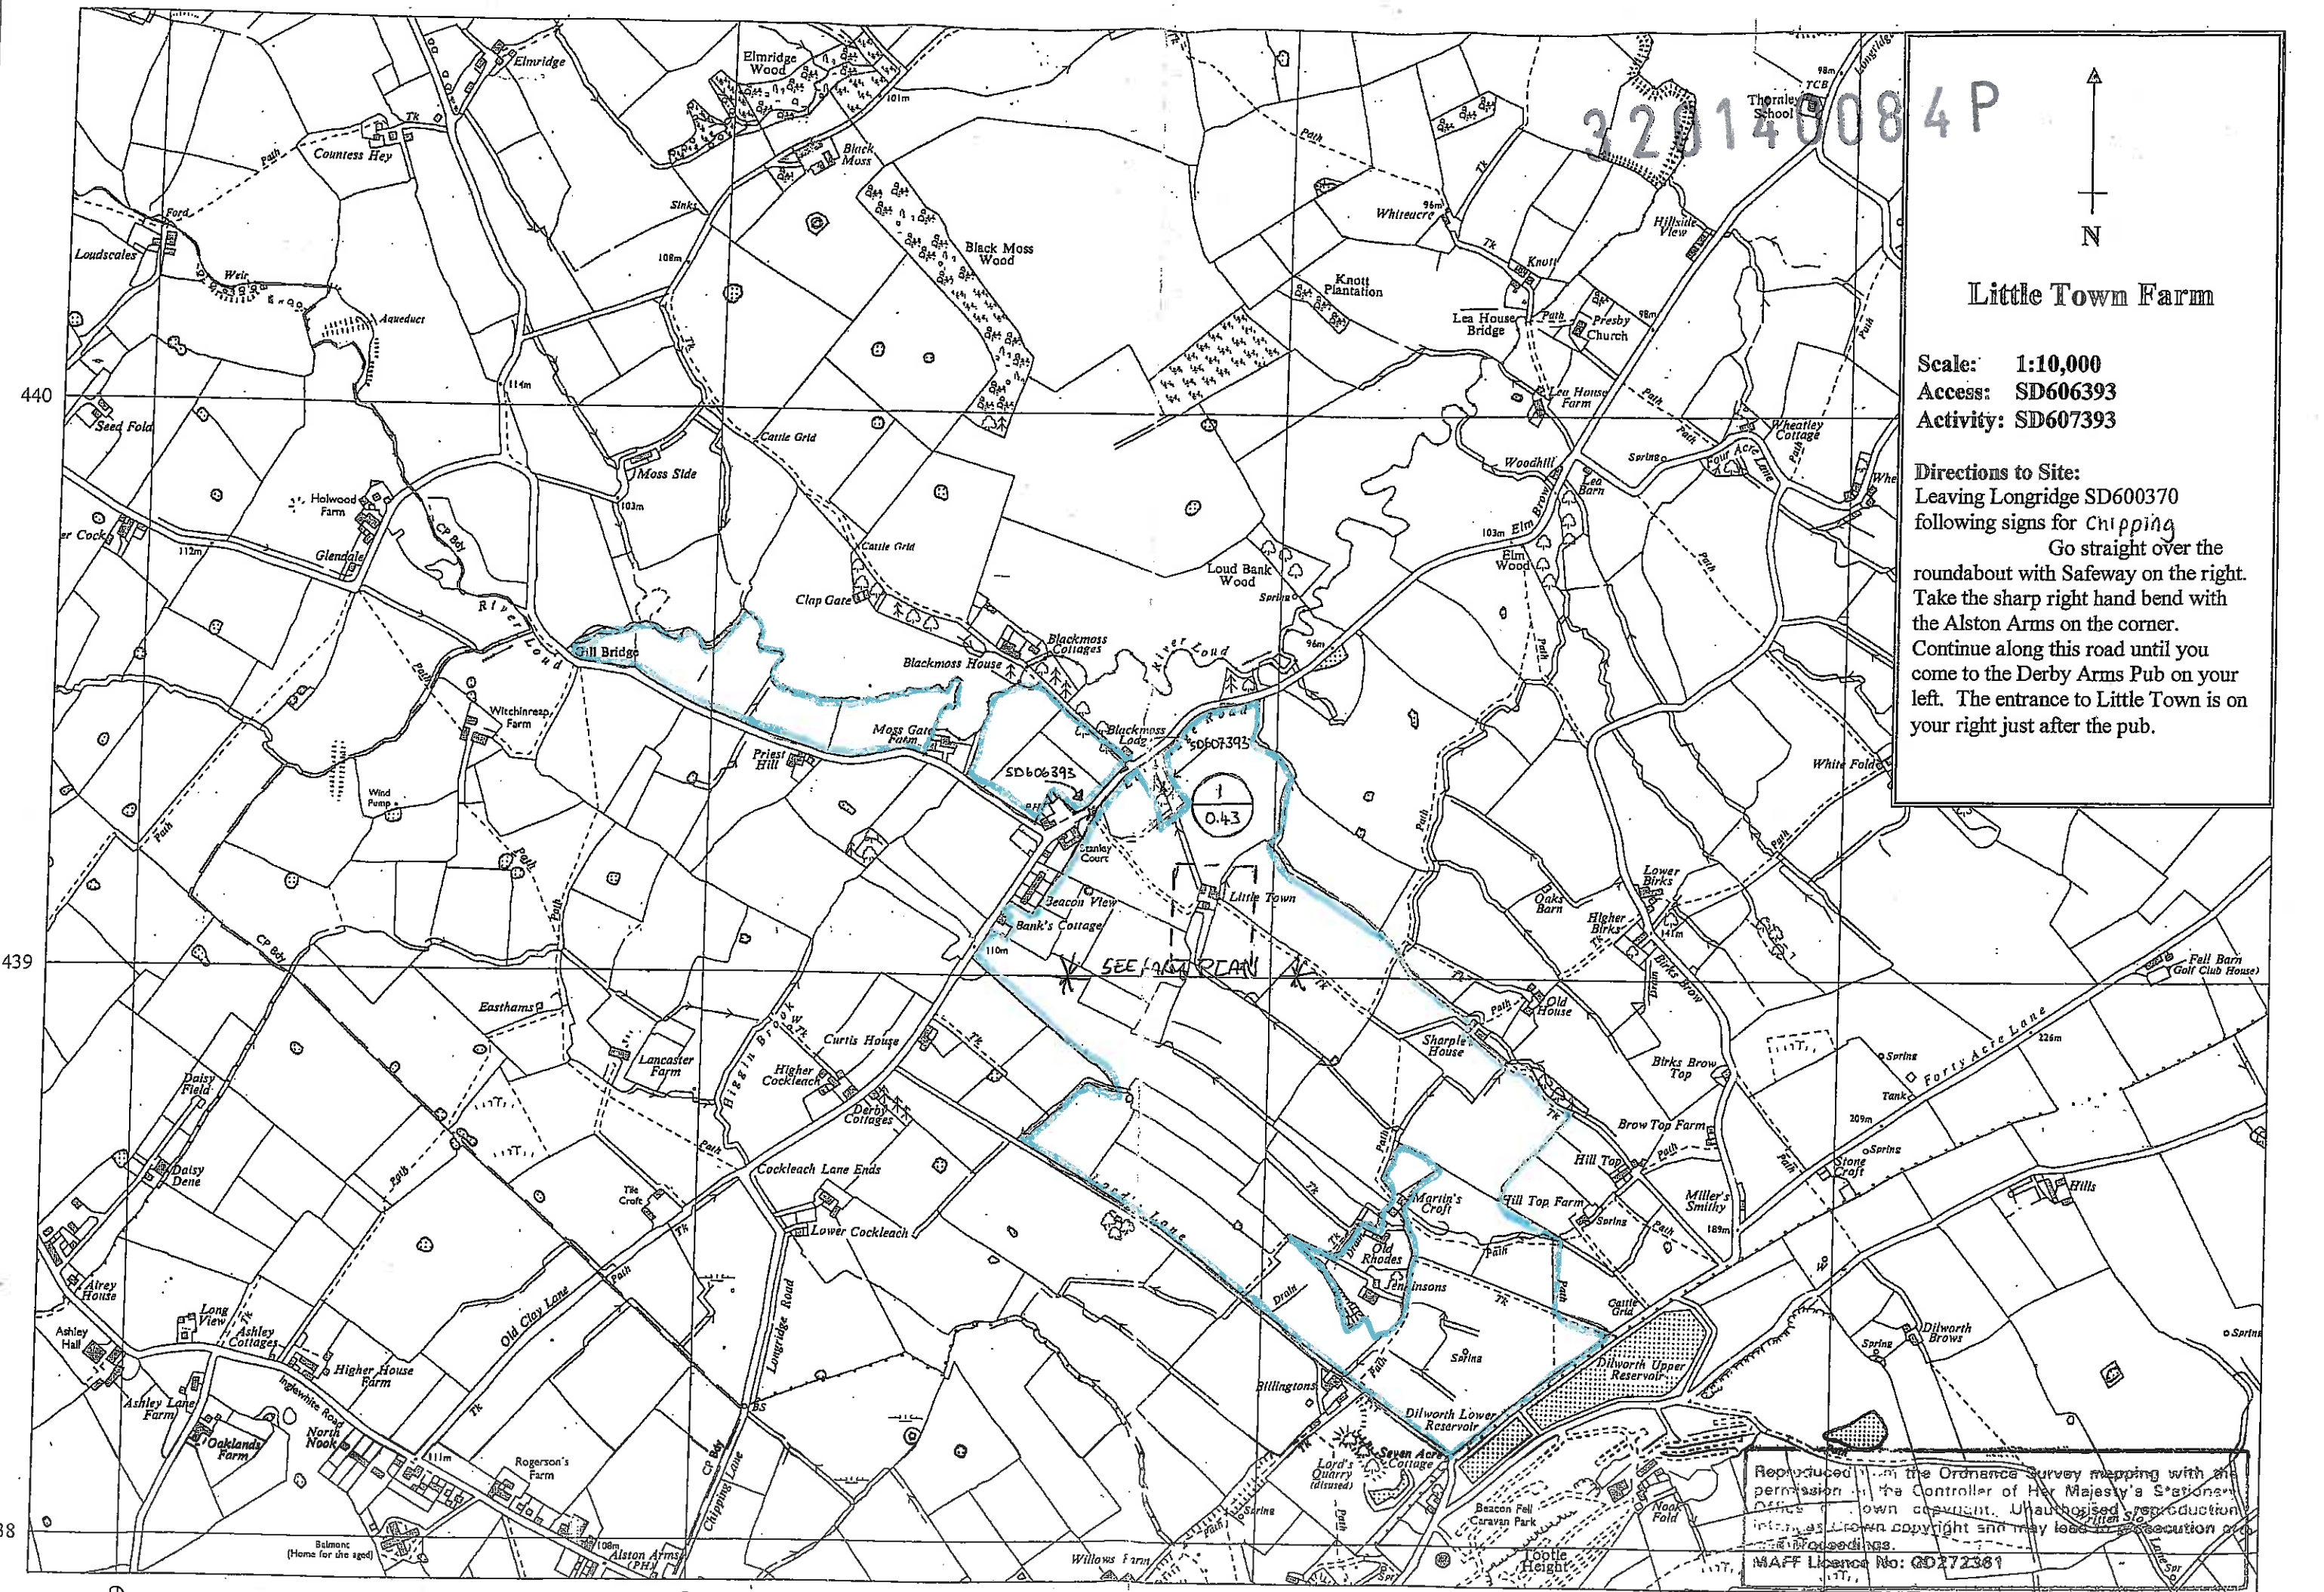

320140084P

### Little Town Farm

Scale: 1:10,000  
Access: SD606393  
Activity: SD607393

Directions to Site:  
Leaving Longridge SD600370 following signs for Chipping Go straight over the roundabout with Safeway on the right. Take the sharp right hand bend with the Alston Arms on the corner. Continue along this road until you come to the Derby Arms Pub on your left. The entrance to Little Town is on your right just after the pub.

Reproduced from the Ordnance Survey mapping with the permission of the Controller of Her Majesty's Stationery Office. Unauthorised reproduction is a criminal offence under the Copyright, Designs and Patents Act 1988. MAFF Licence No: QD272361