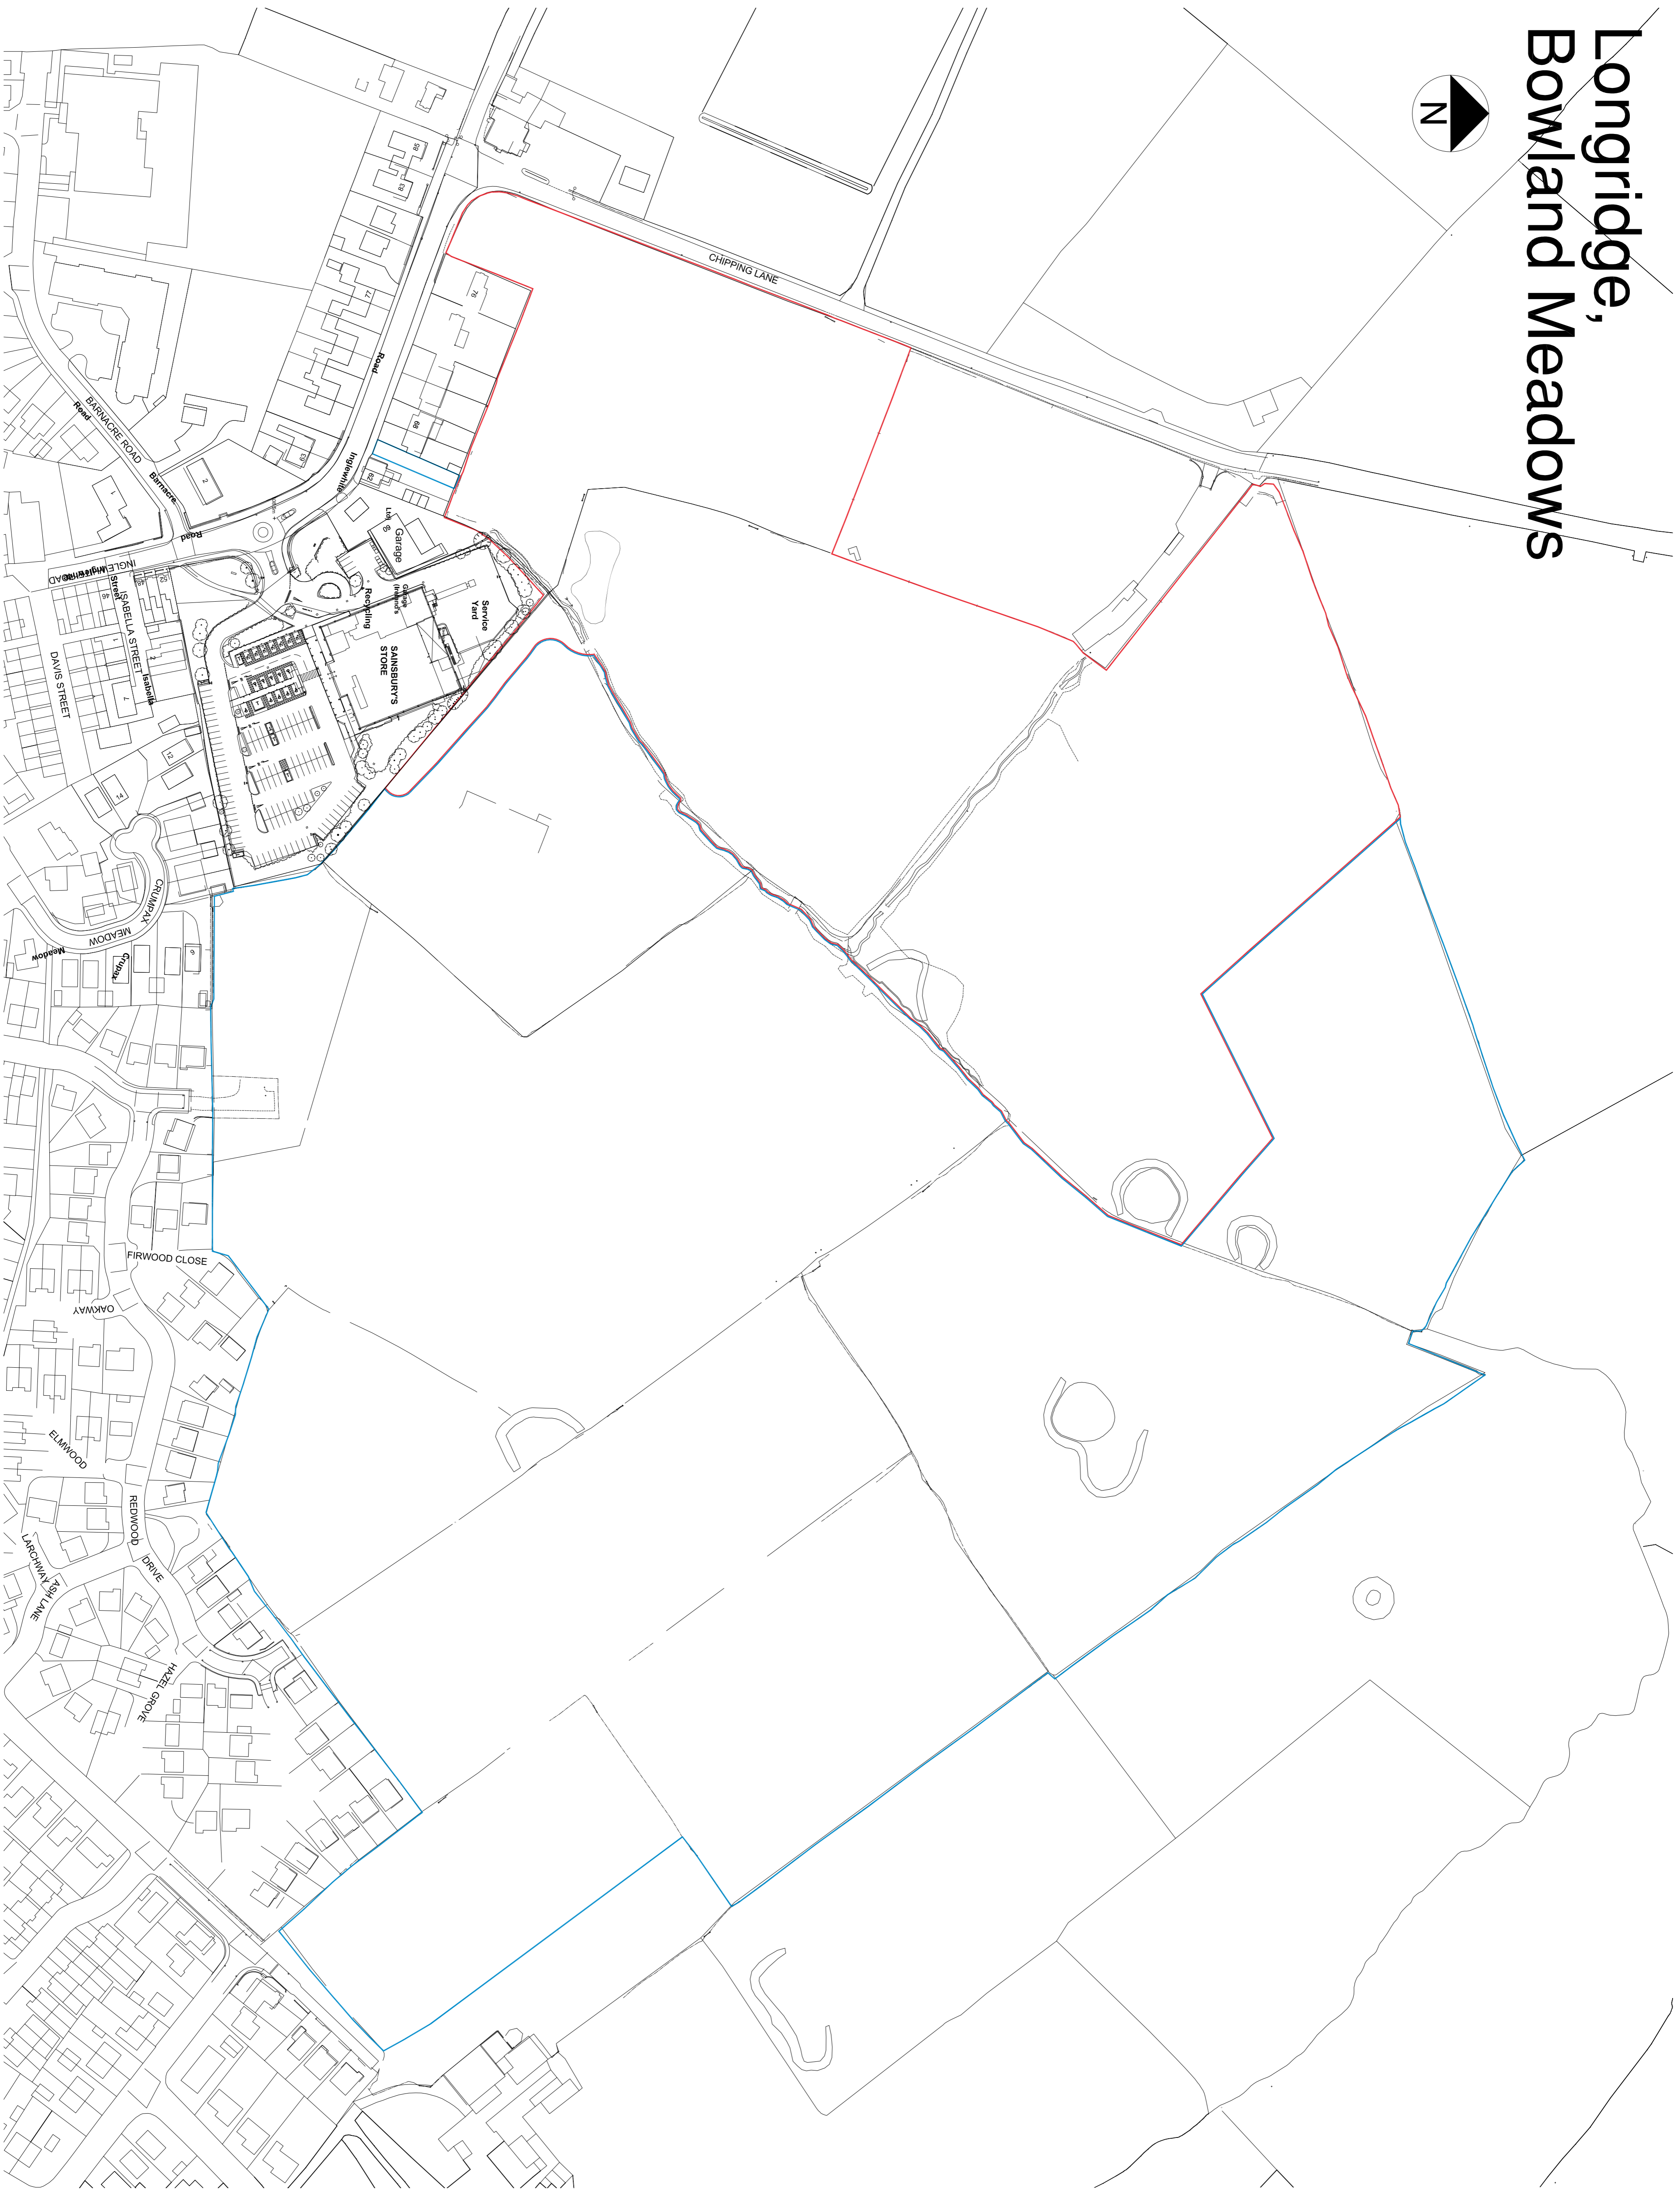

Longridge, Bowland Meadows

Baldwin **Design**
Consultancy Ltd

A. Red edge amended 19.05.14

Project Title:
Residential Redevelopment
Address:
**Longridge,
Bowland Meadows**

Drawing:
Location Plan
Drawing No:
BHLP1/LP/09
Date:
Date: 09/04/14
Paper Size:
A1
Scale:
1:1250

Suite 109-110 Lovell House, Birchwood Park, Birchwood, Warrington WA3 6FW Tel: 01942 719513 e-mail: graham.baldwin@bdc.gb.com