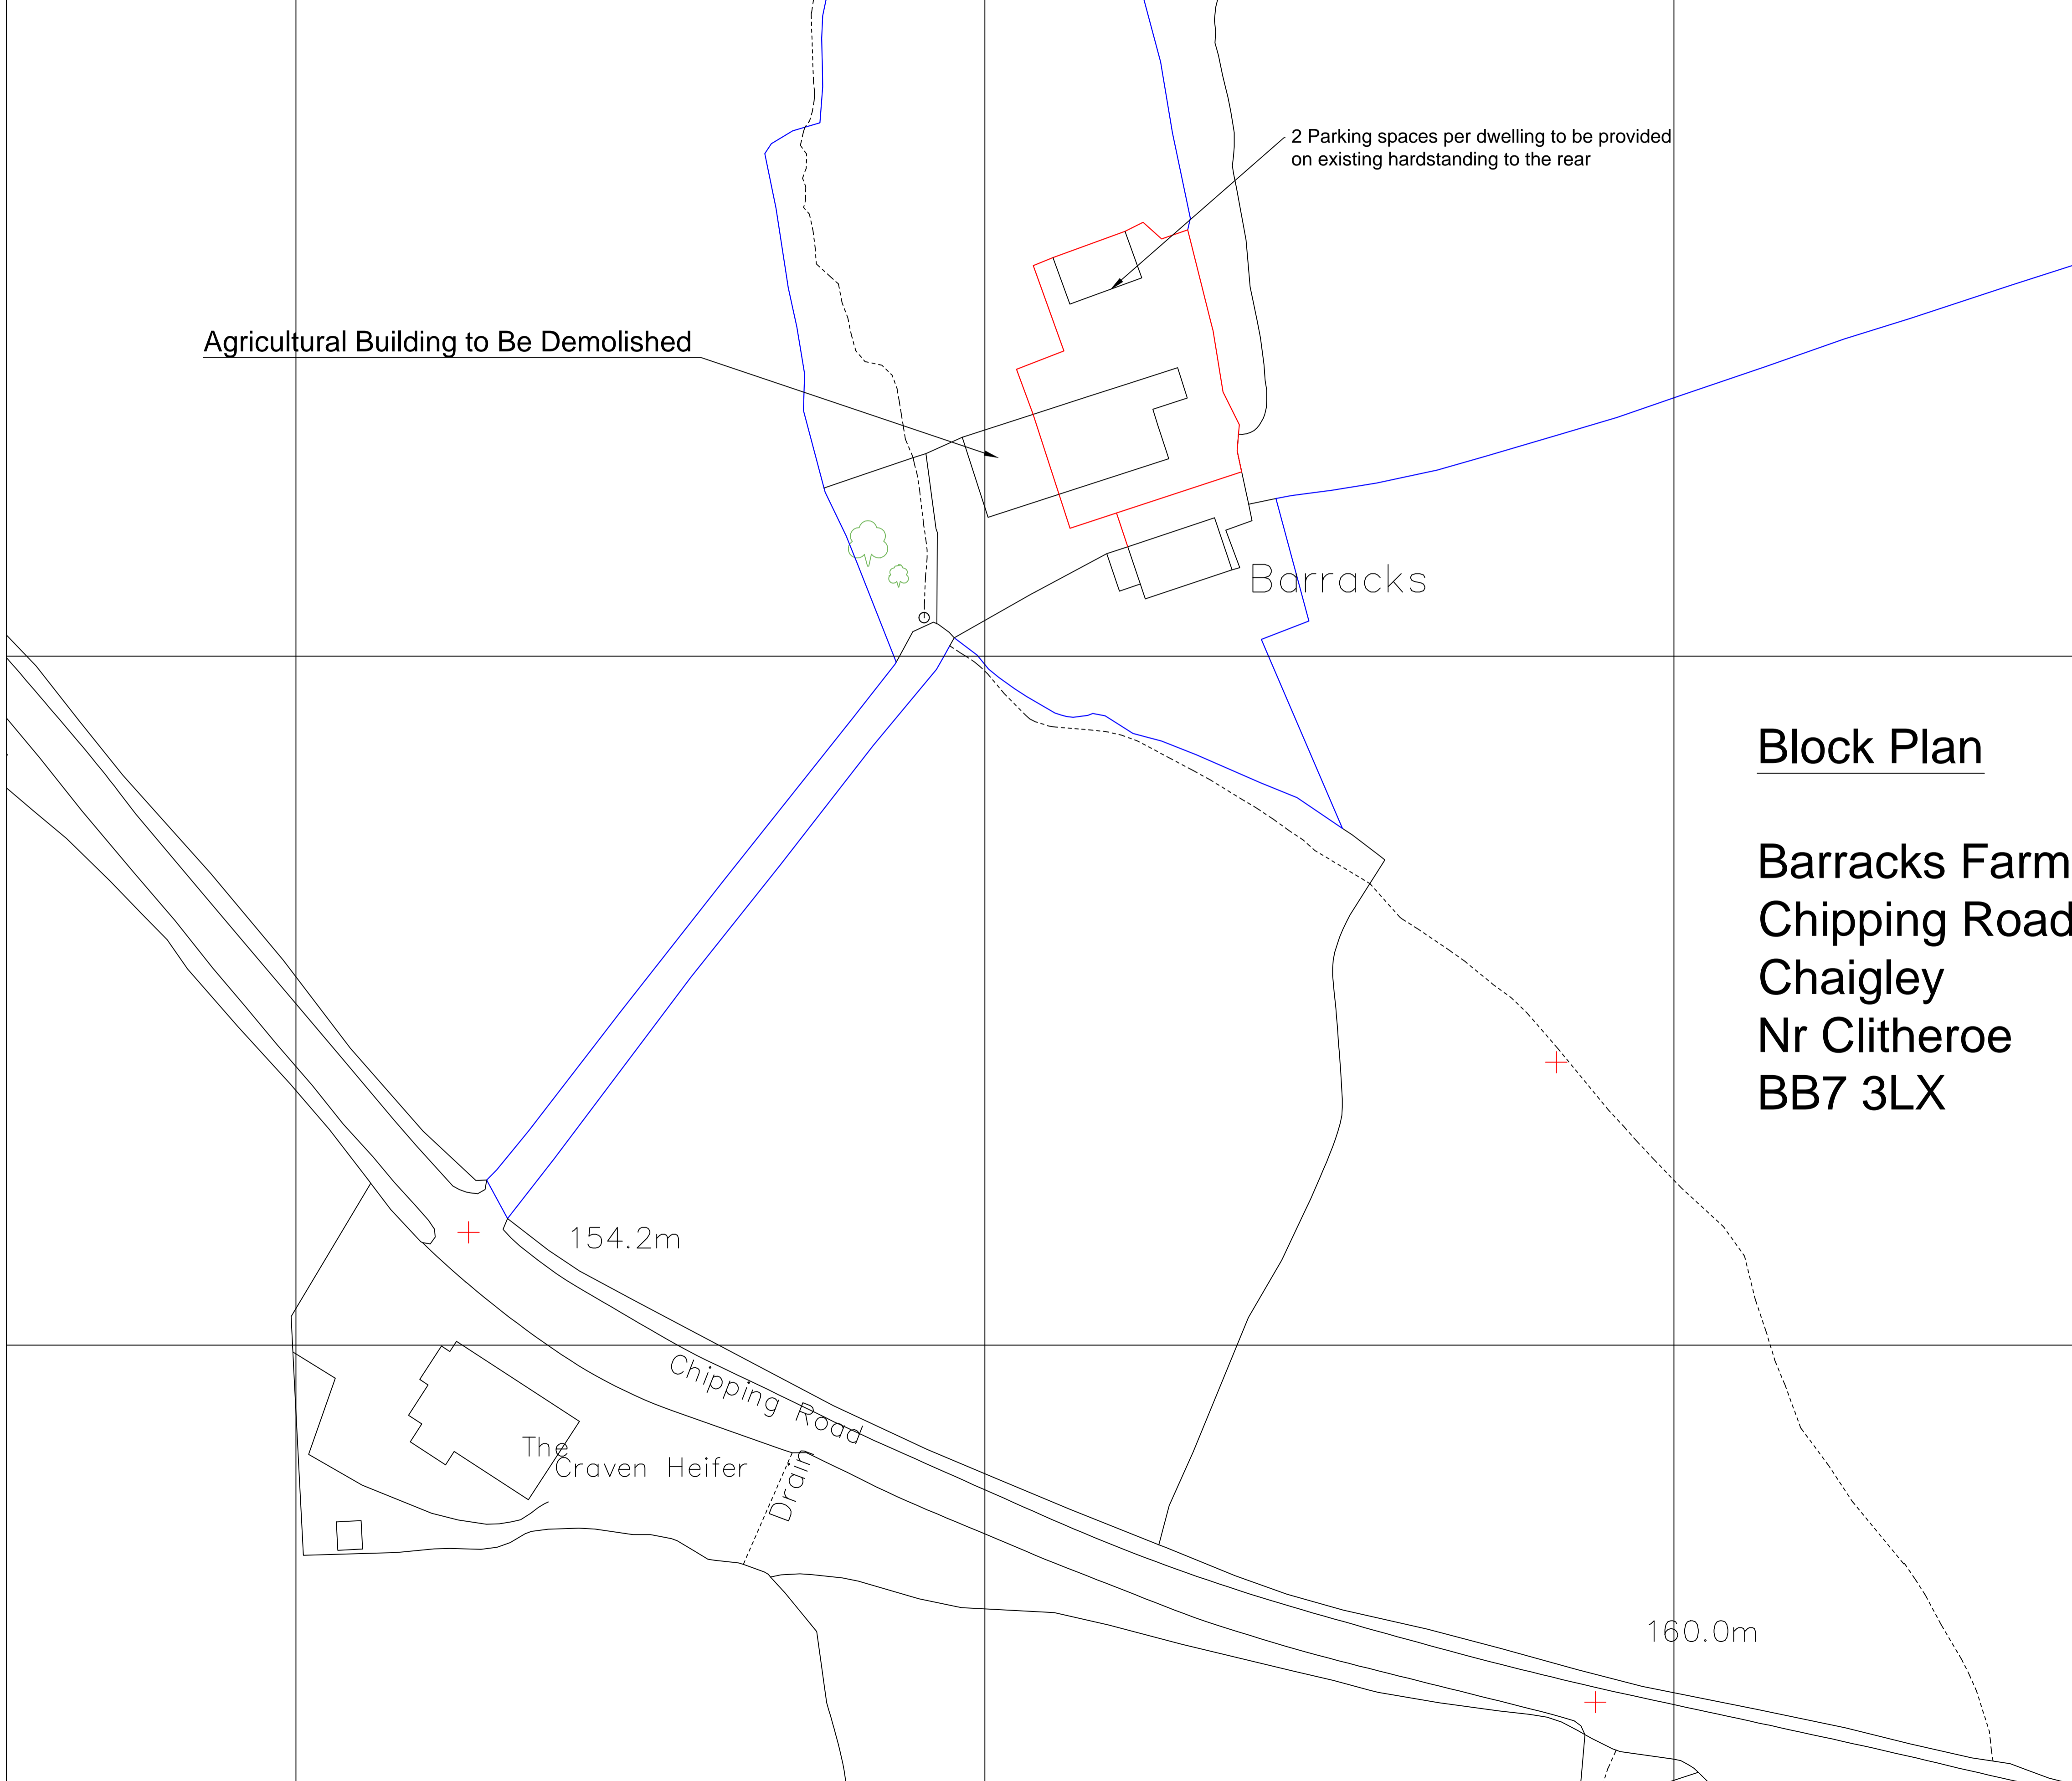

442096m 58m 667 668 669 58m 442096m

Block Plan
Barracks Farm
Chipping Road
Chaigley
Nr Clitheroe
BB7 3LX

419
Scale 1:500