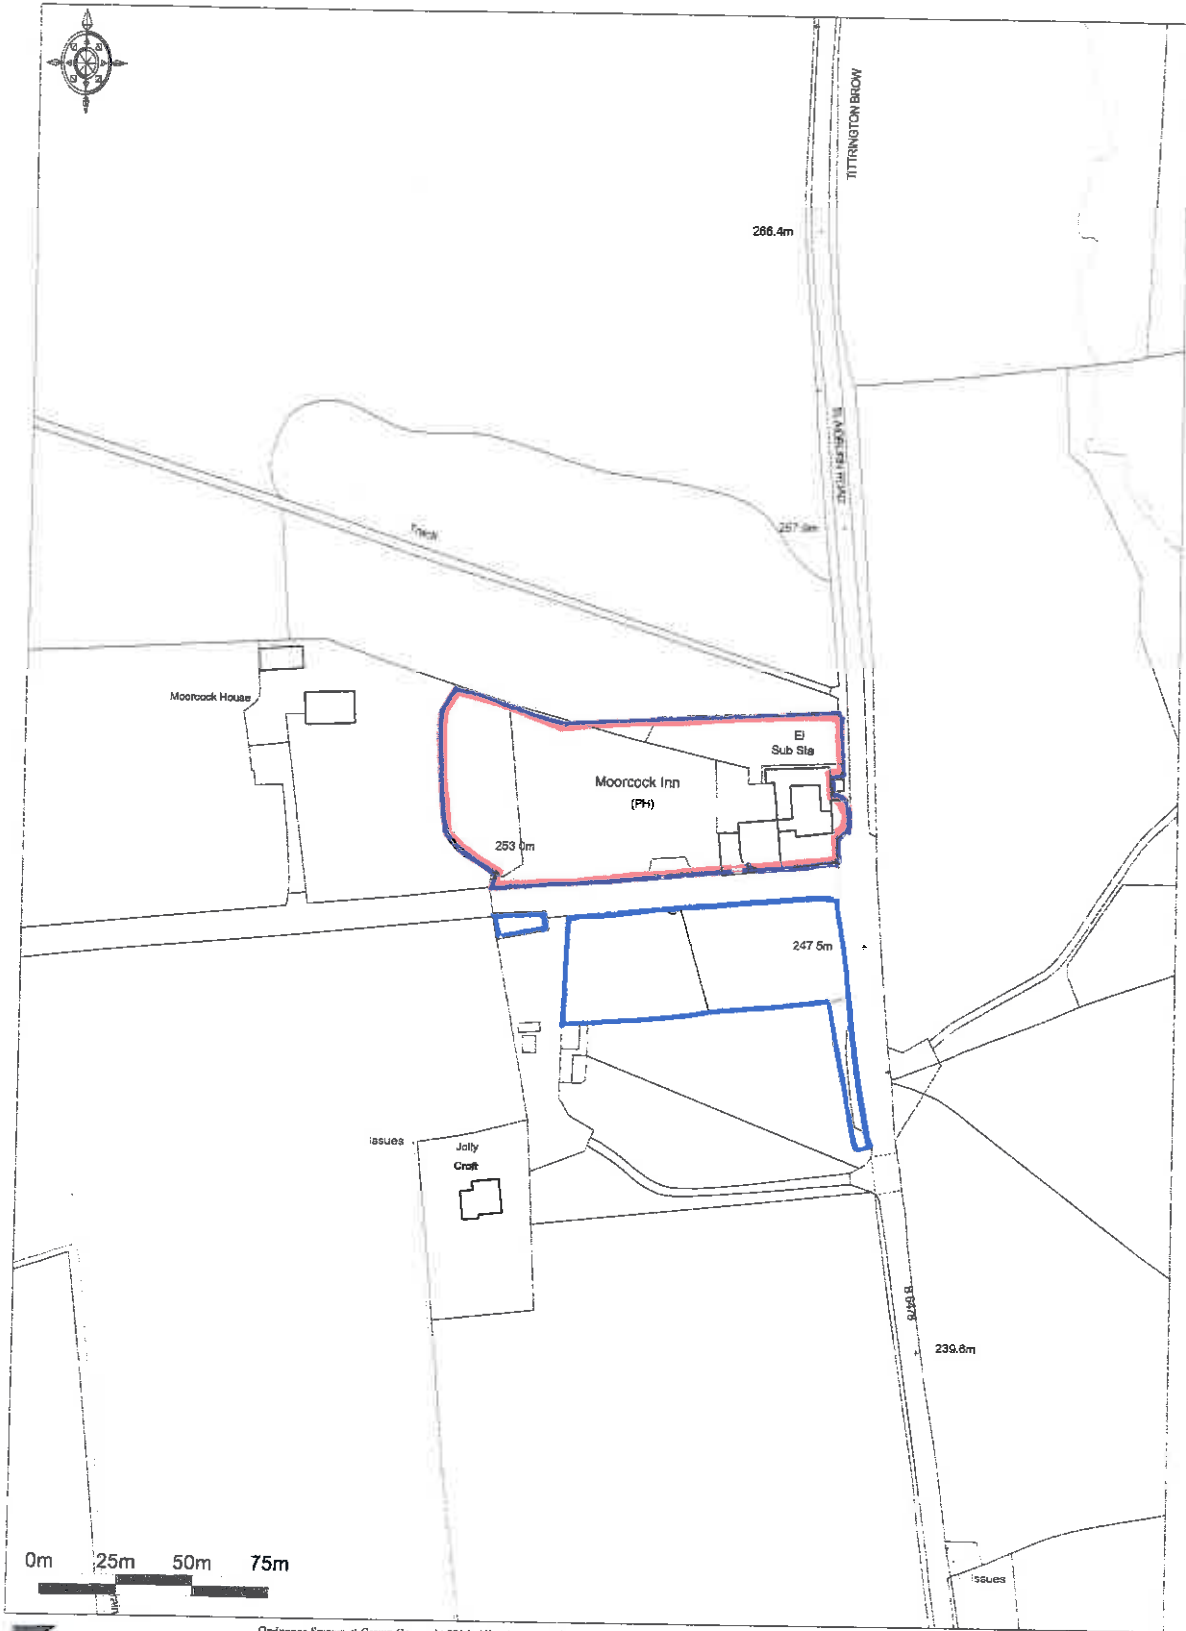

3 20140592

NORTH

THE MOORCOCK INN, SLAIDBURN ROAD, WADDINGTON BB7 3AA

SITE LOCATION PLAN.

JOB REF. 4512