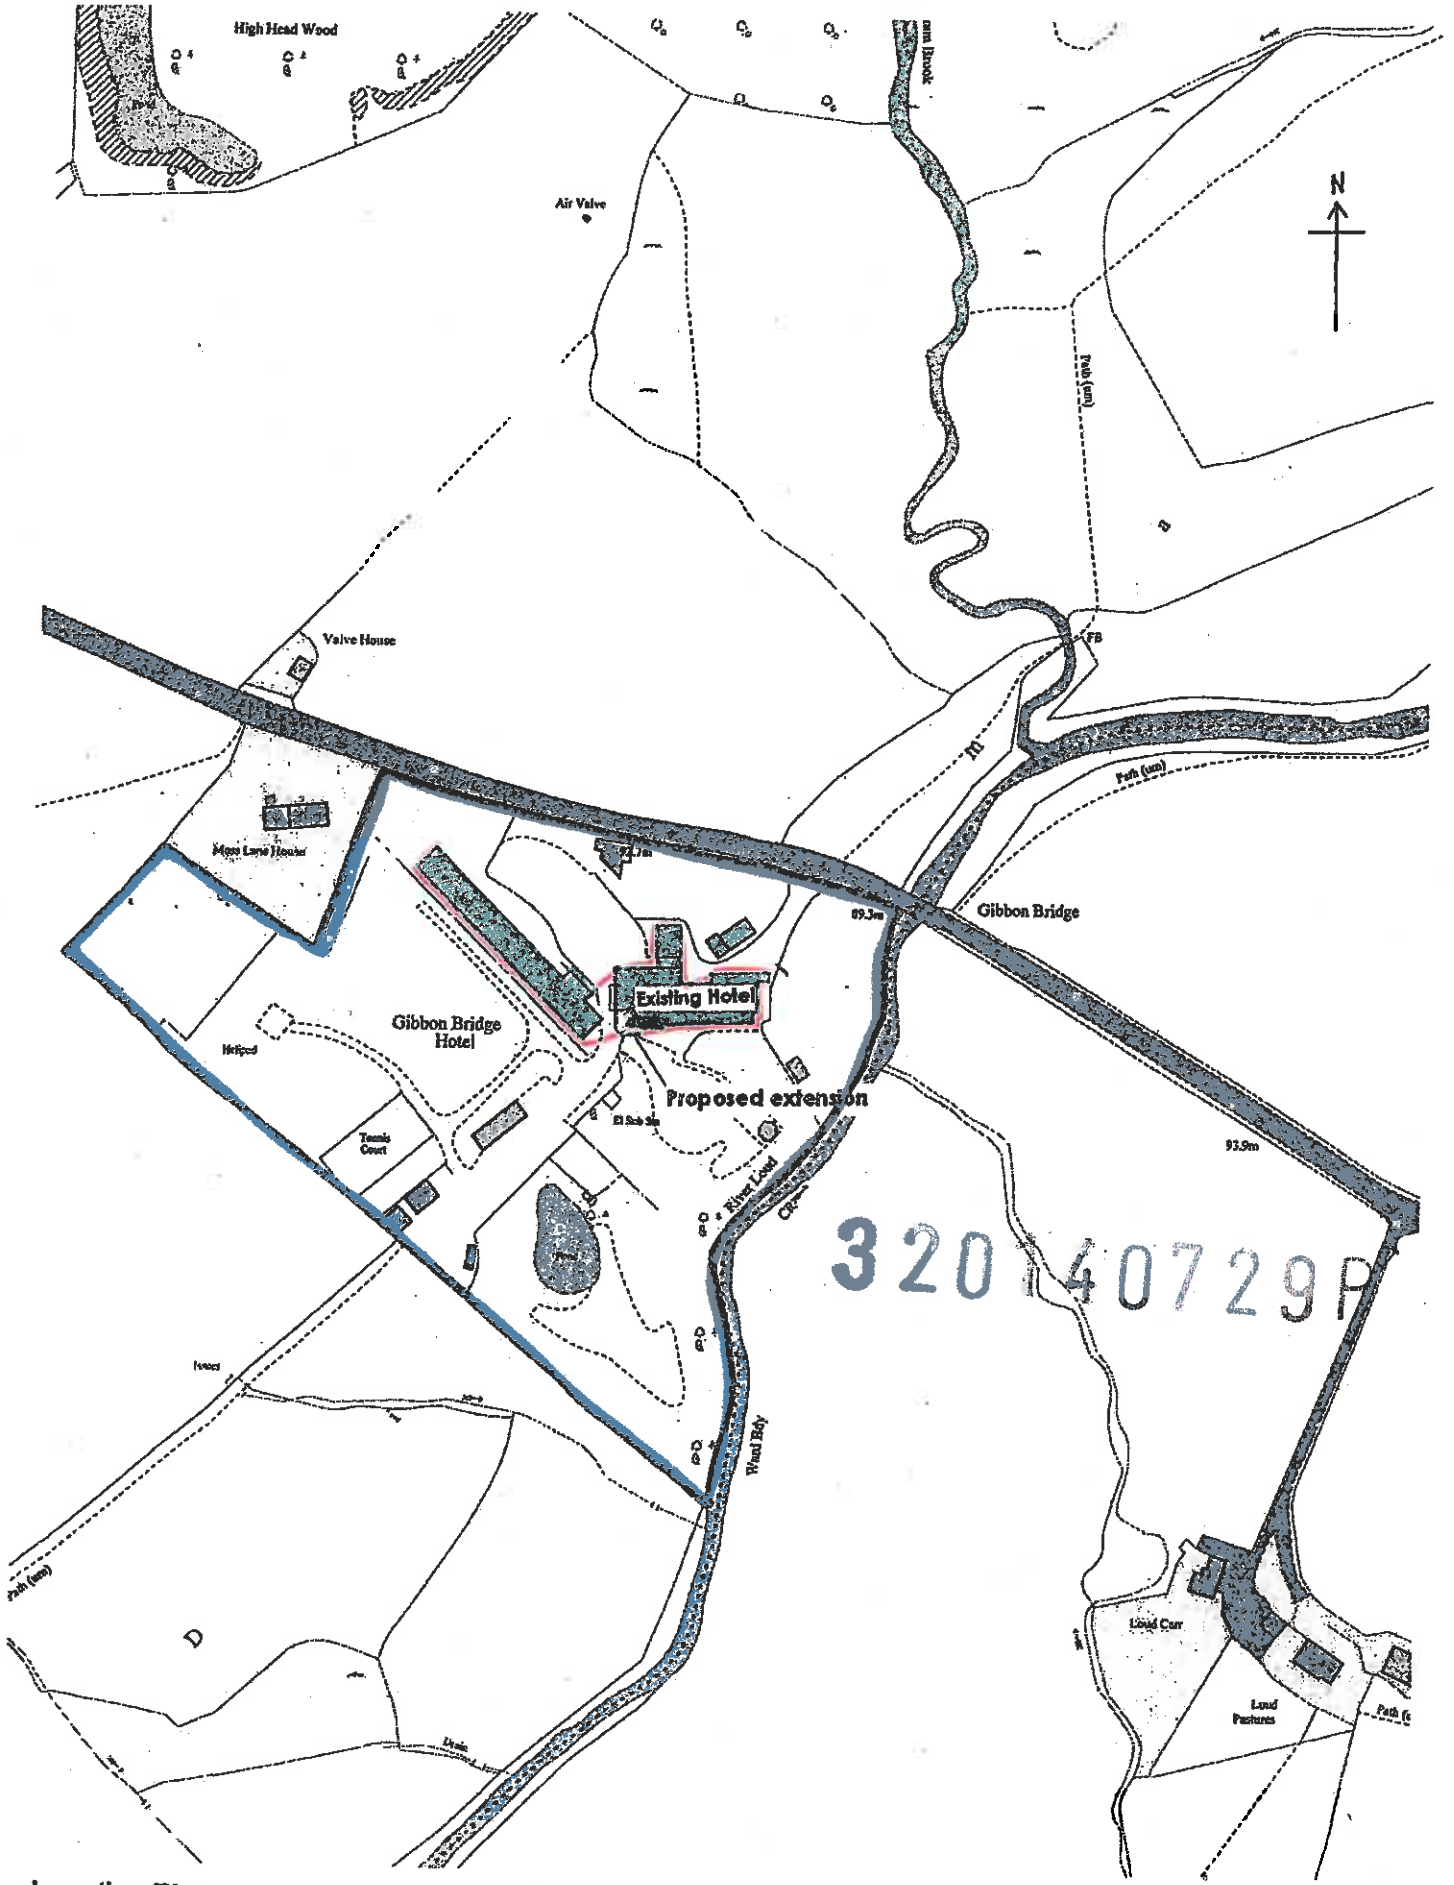

REC'D 118714

Location Plan
Scale 1:2500
Gibbon Bridge Hotel
Chipping