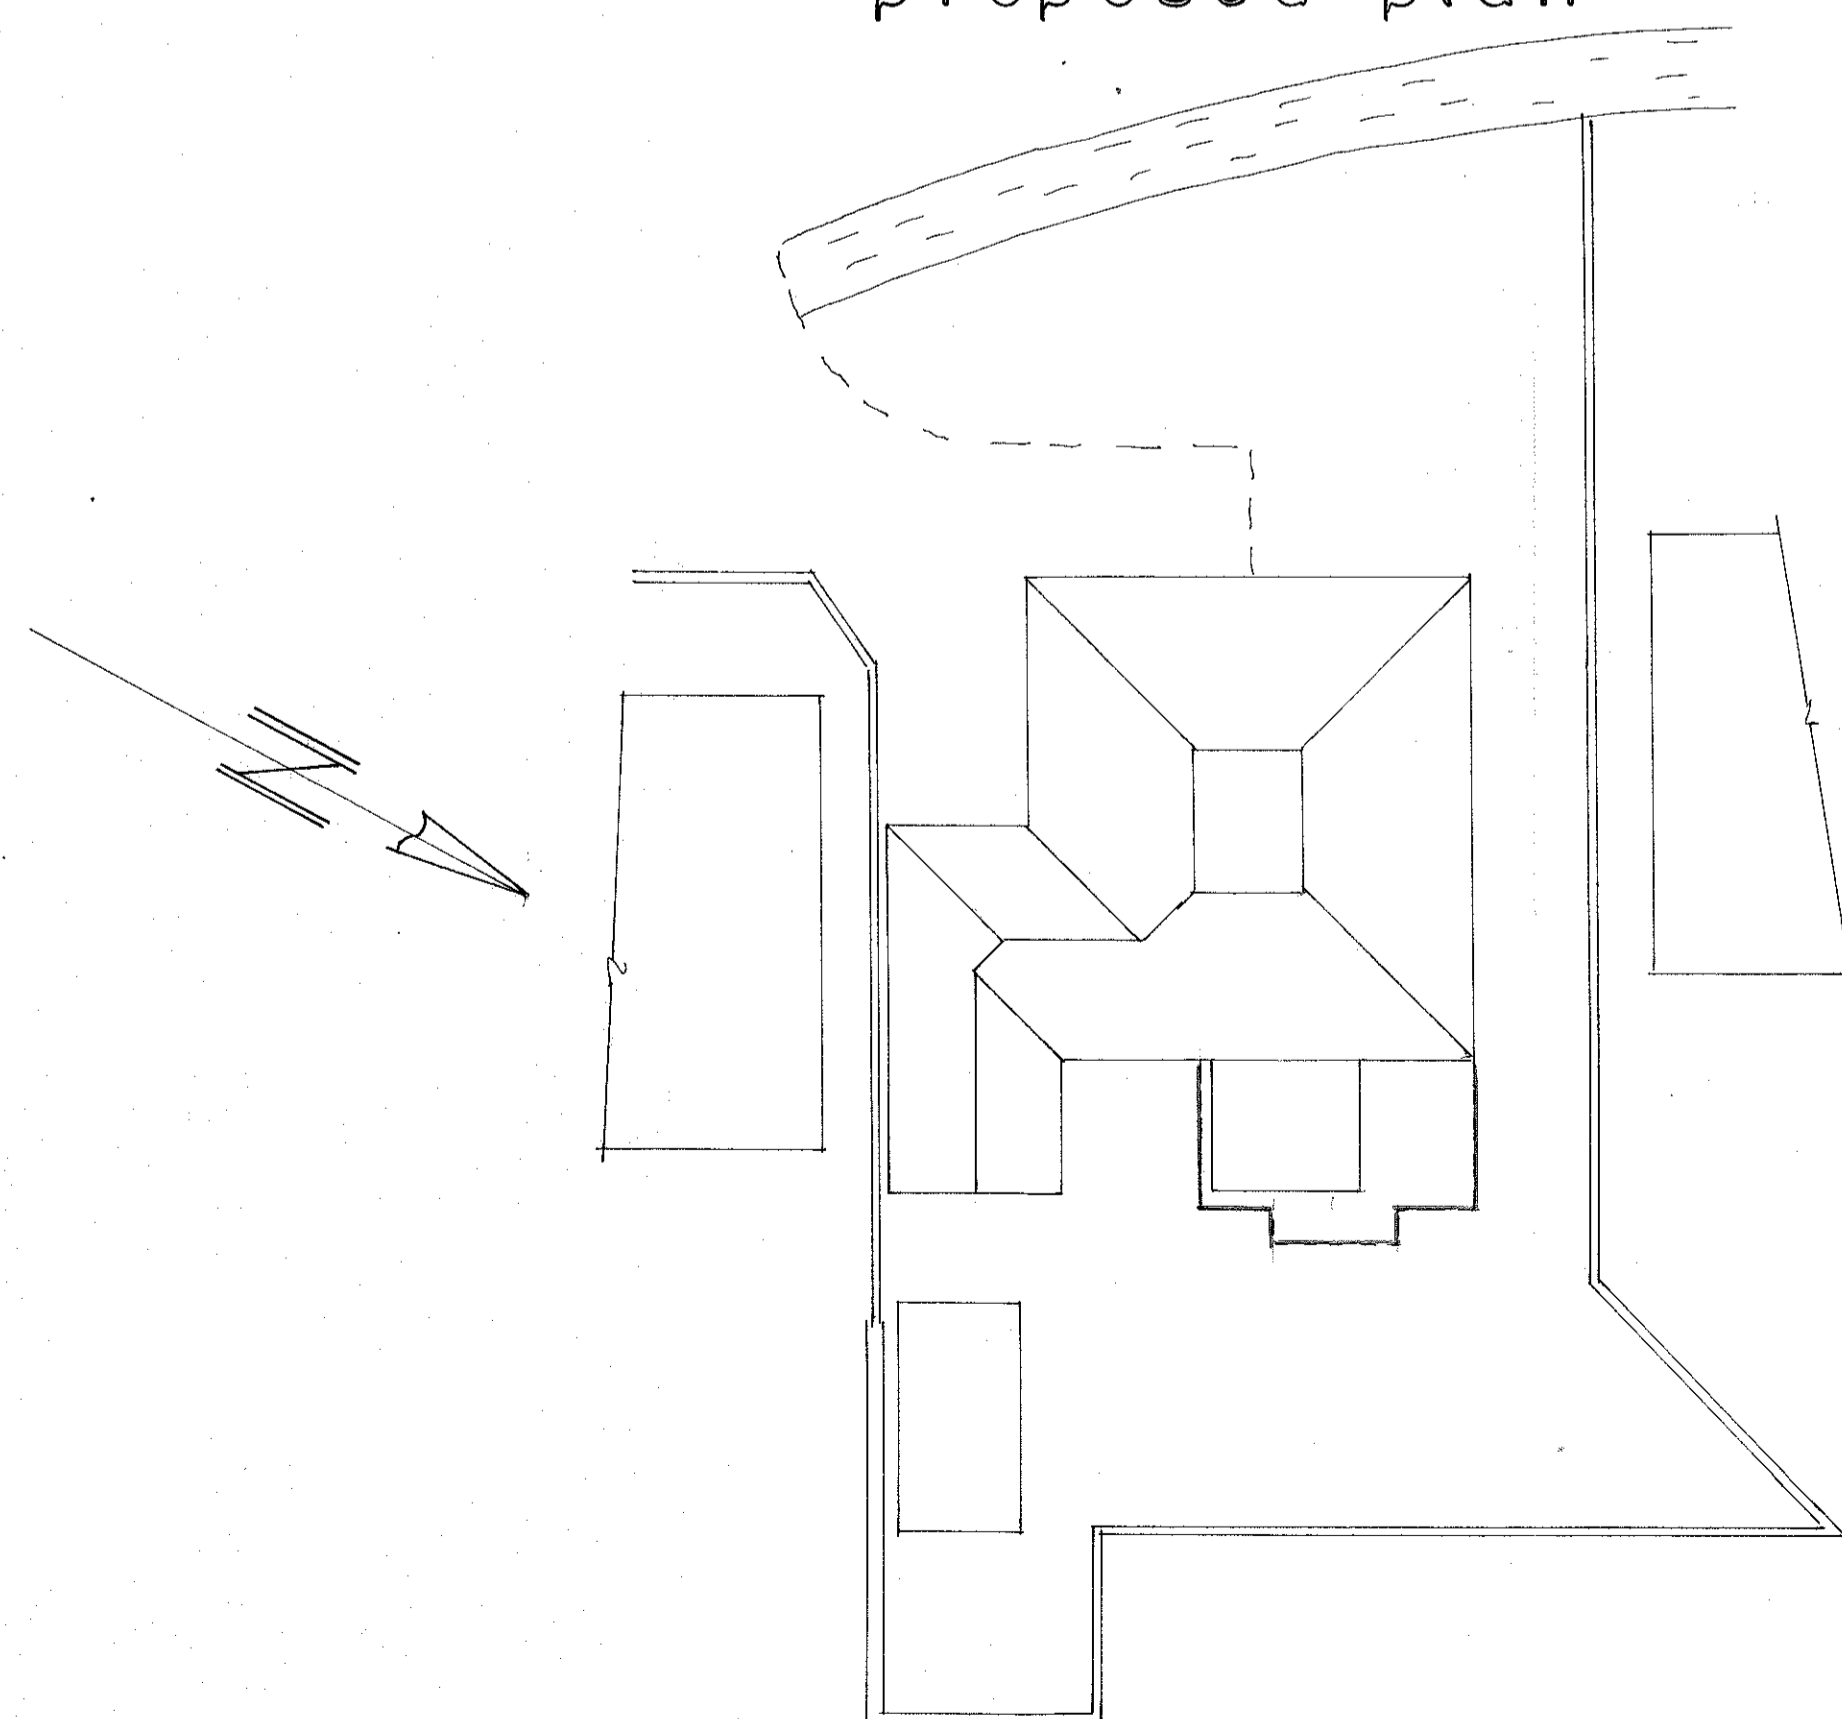

existing north west

existing north east

proposed plan

existing floor plan

existing site plan

320140798P

S.J.Bialecki Limited Building Surveyors
Drawing no 7007
Scale 1:100 & 1:50
Proposed Single Storey Extension At The Bungalow Clitheroe Road Waddington