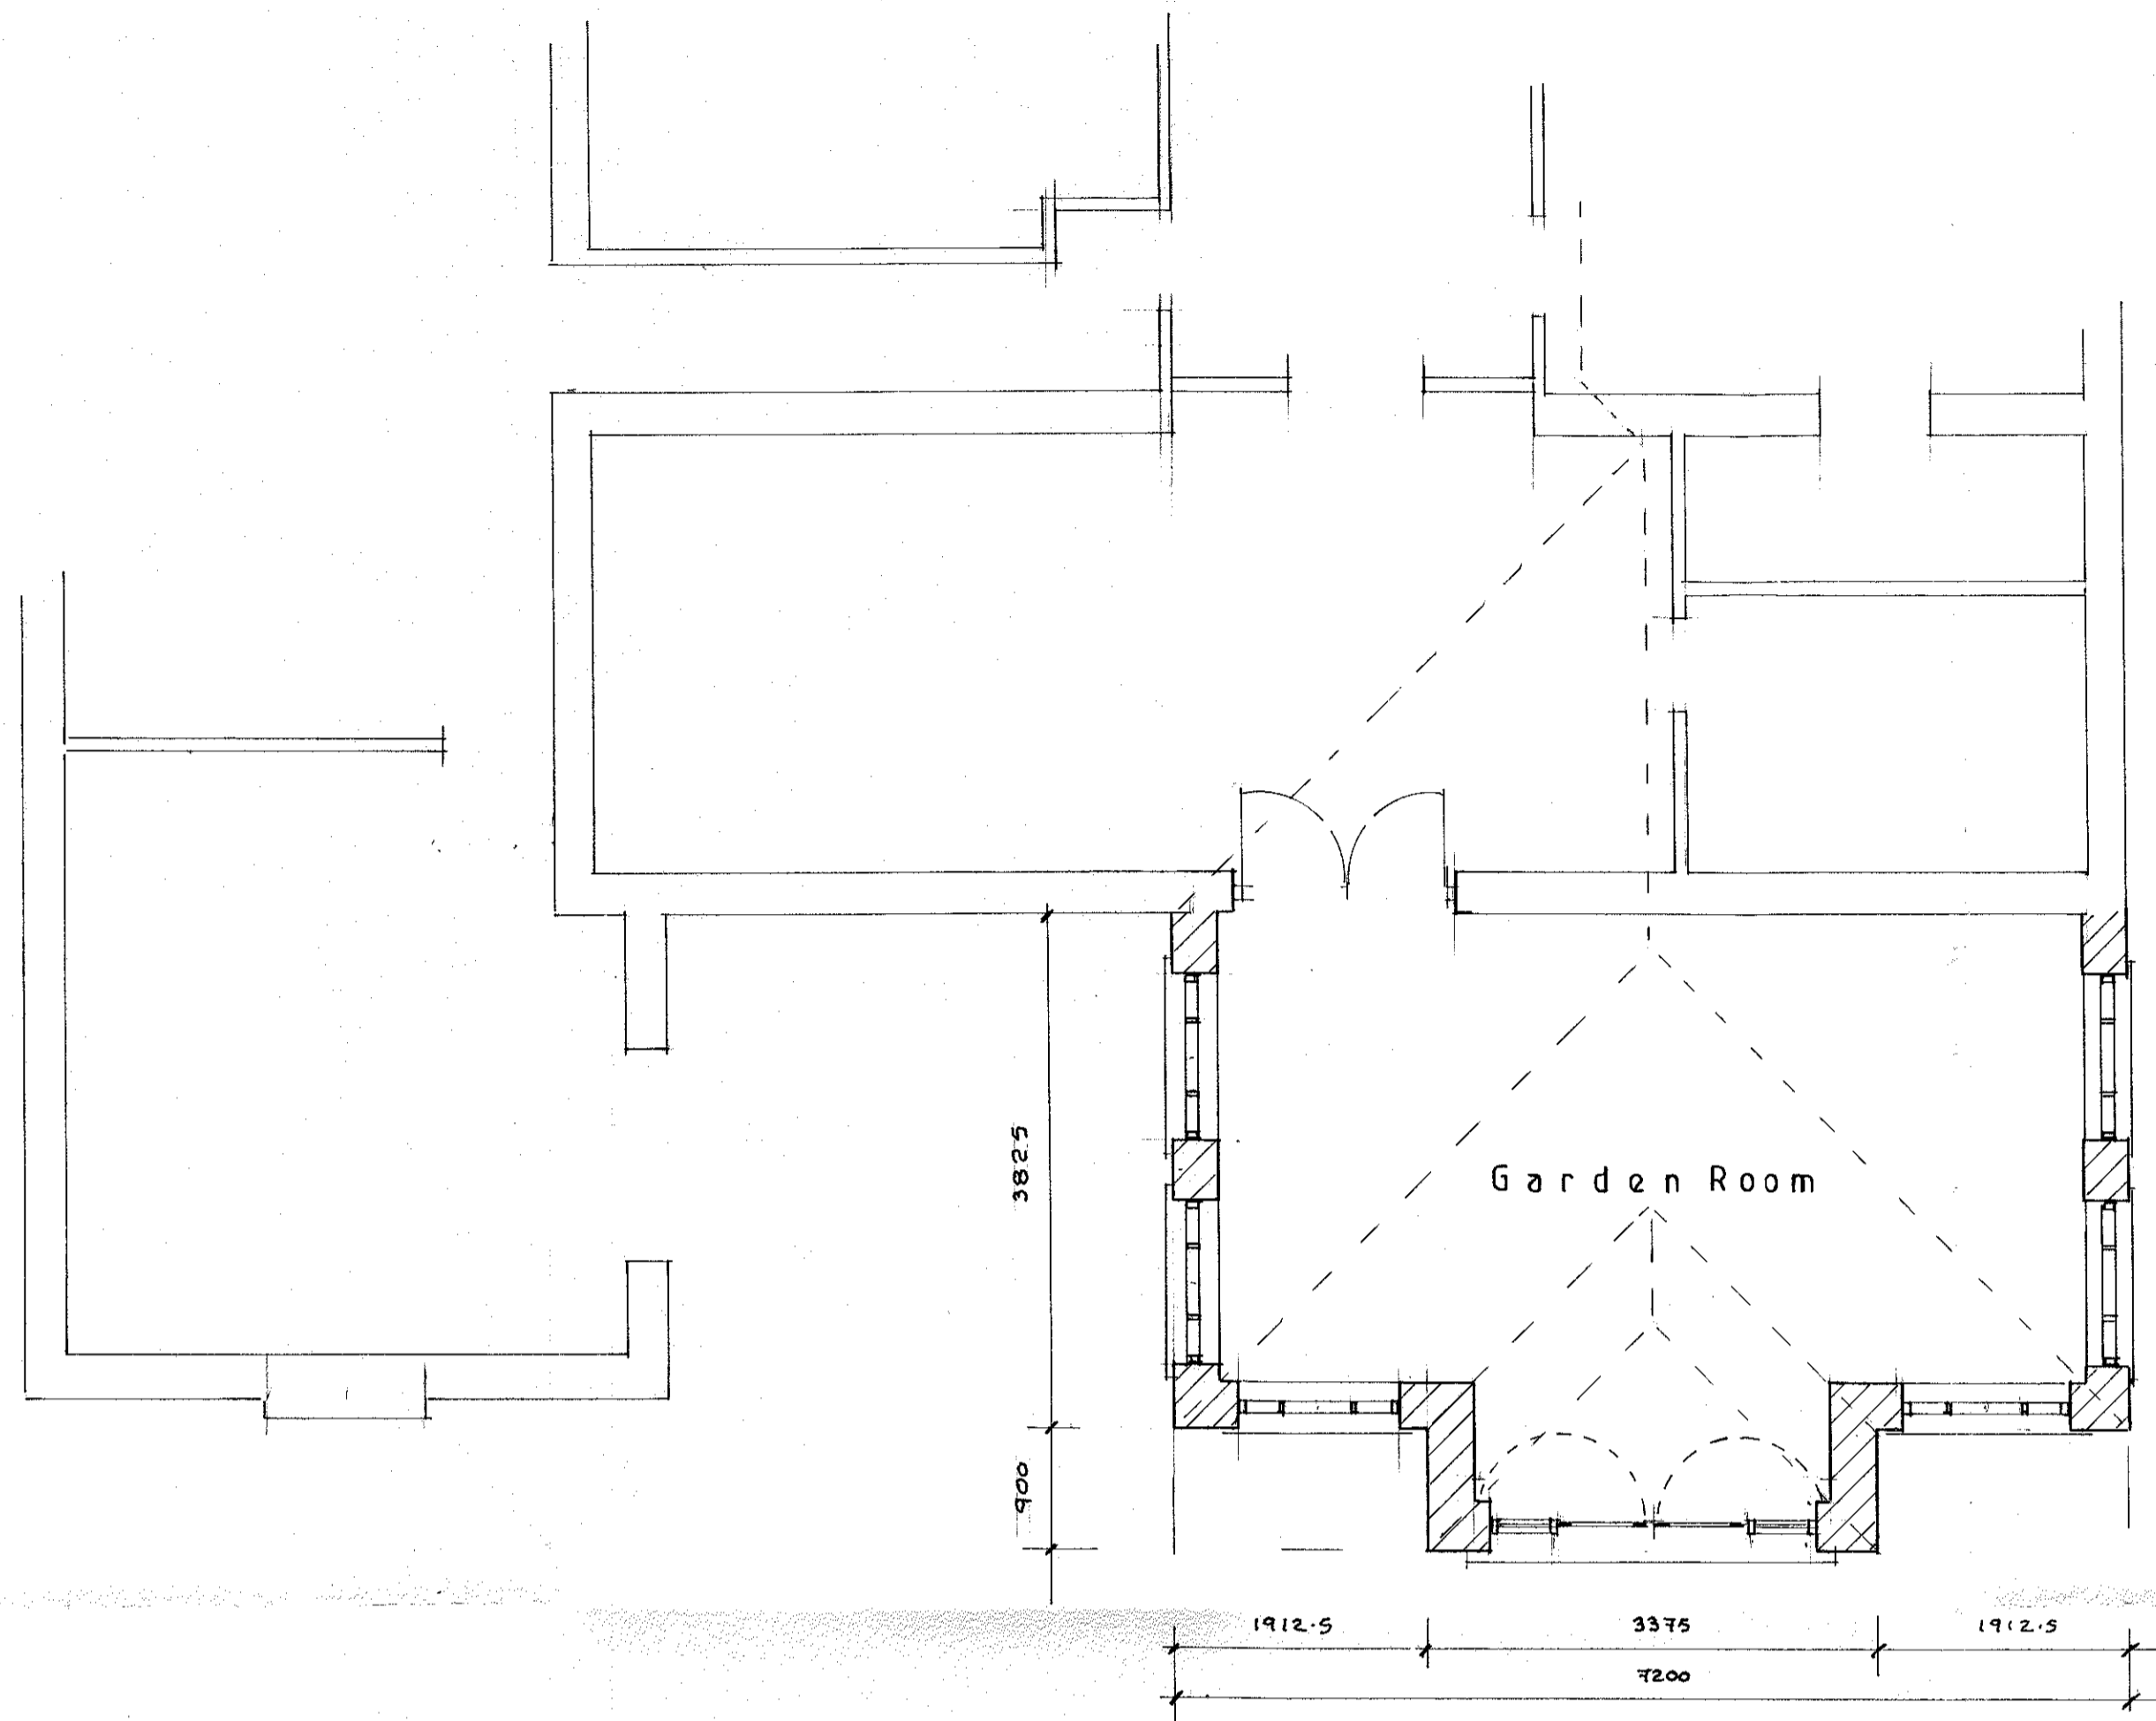

existing north west

existing north east

proposed plan

existing floor plan

existing site plan

320140798P

S.J.Bialecki Limited Building Surveyors
Drawing no 7007
Scale 1:100 & 1:50
Proposed Single Storey Extension At The Bungalow Clitheroe Road Waddington