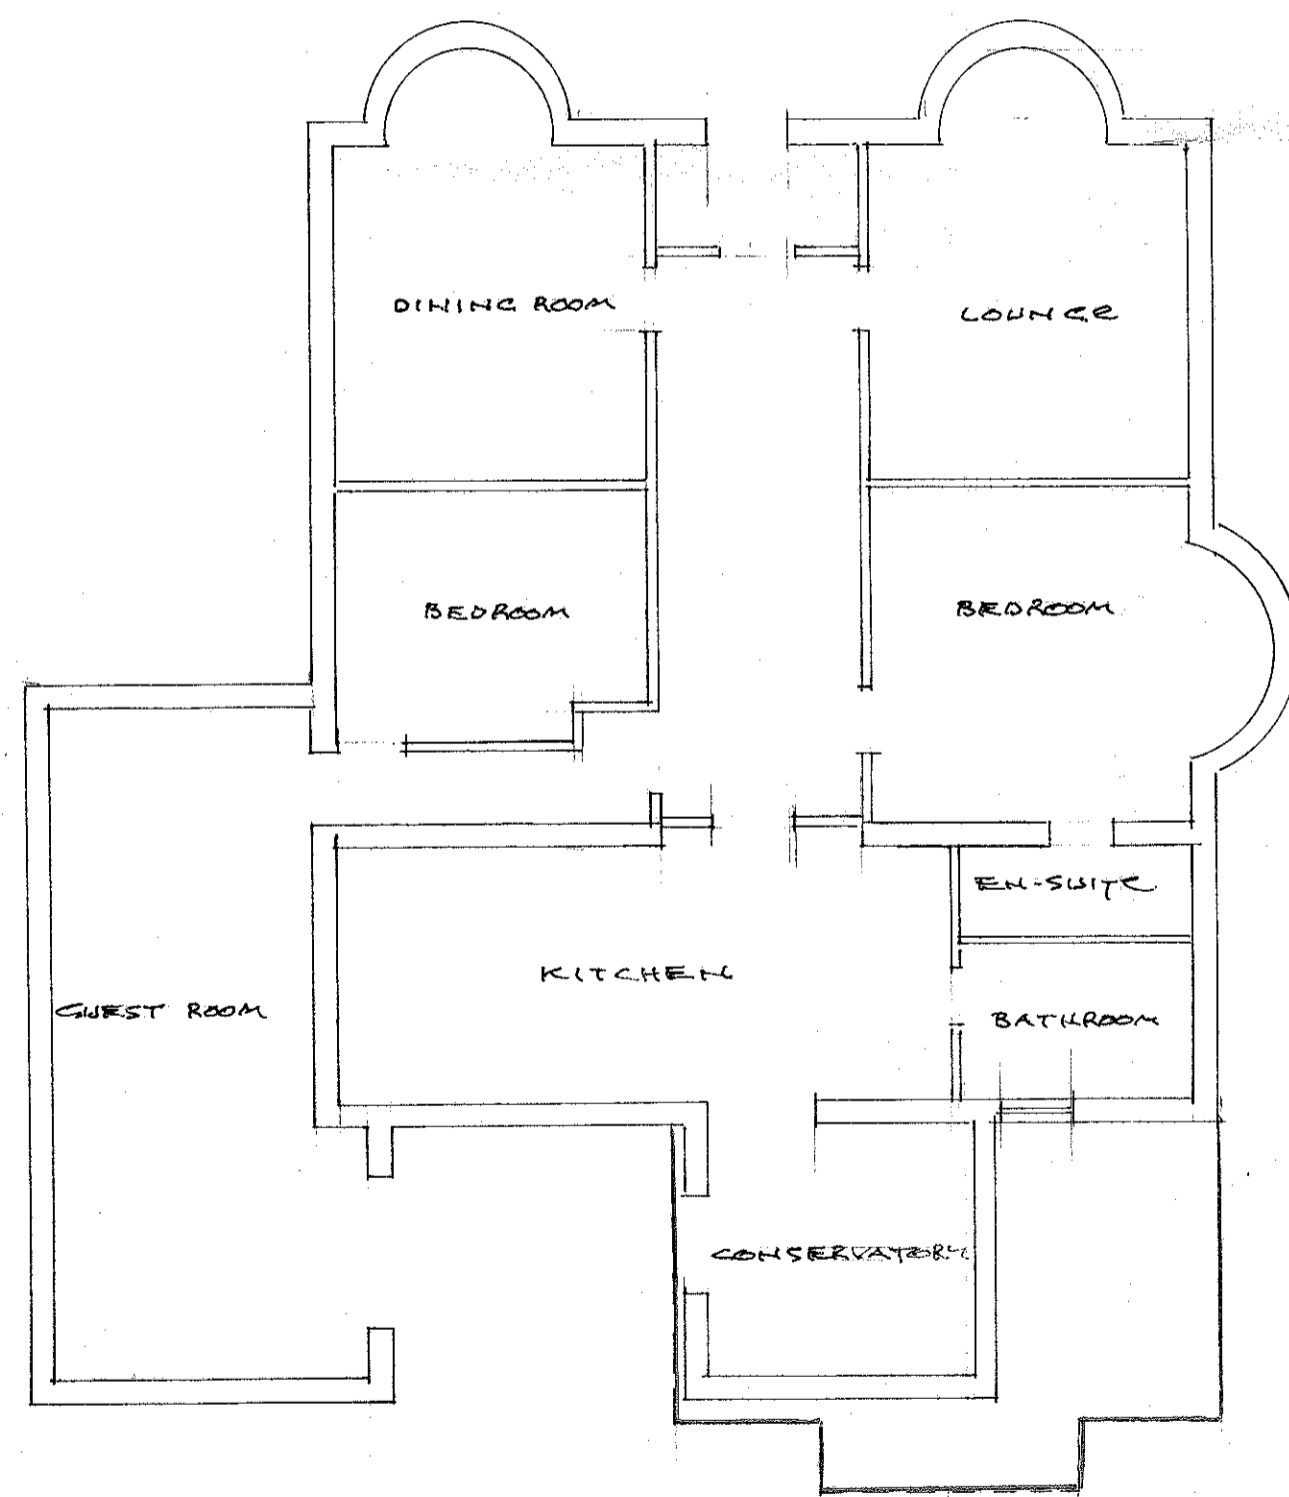

existing north west

existing north east

proposed plan

existing floor plan

existing site plan

320140798P

S.J.Bialecki Limited Building Surveyors
Drawing no 7007
Scale 1:100 & 1:50
Proposed Single Storey Extension At The Bungalow Clitheroe Road Waddington