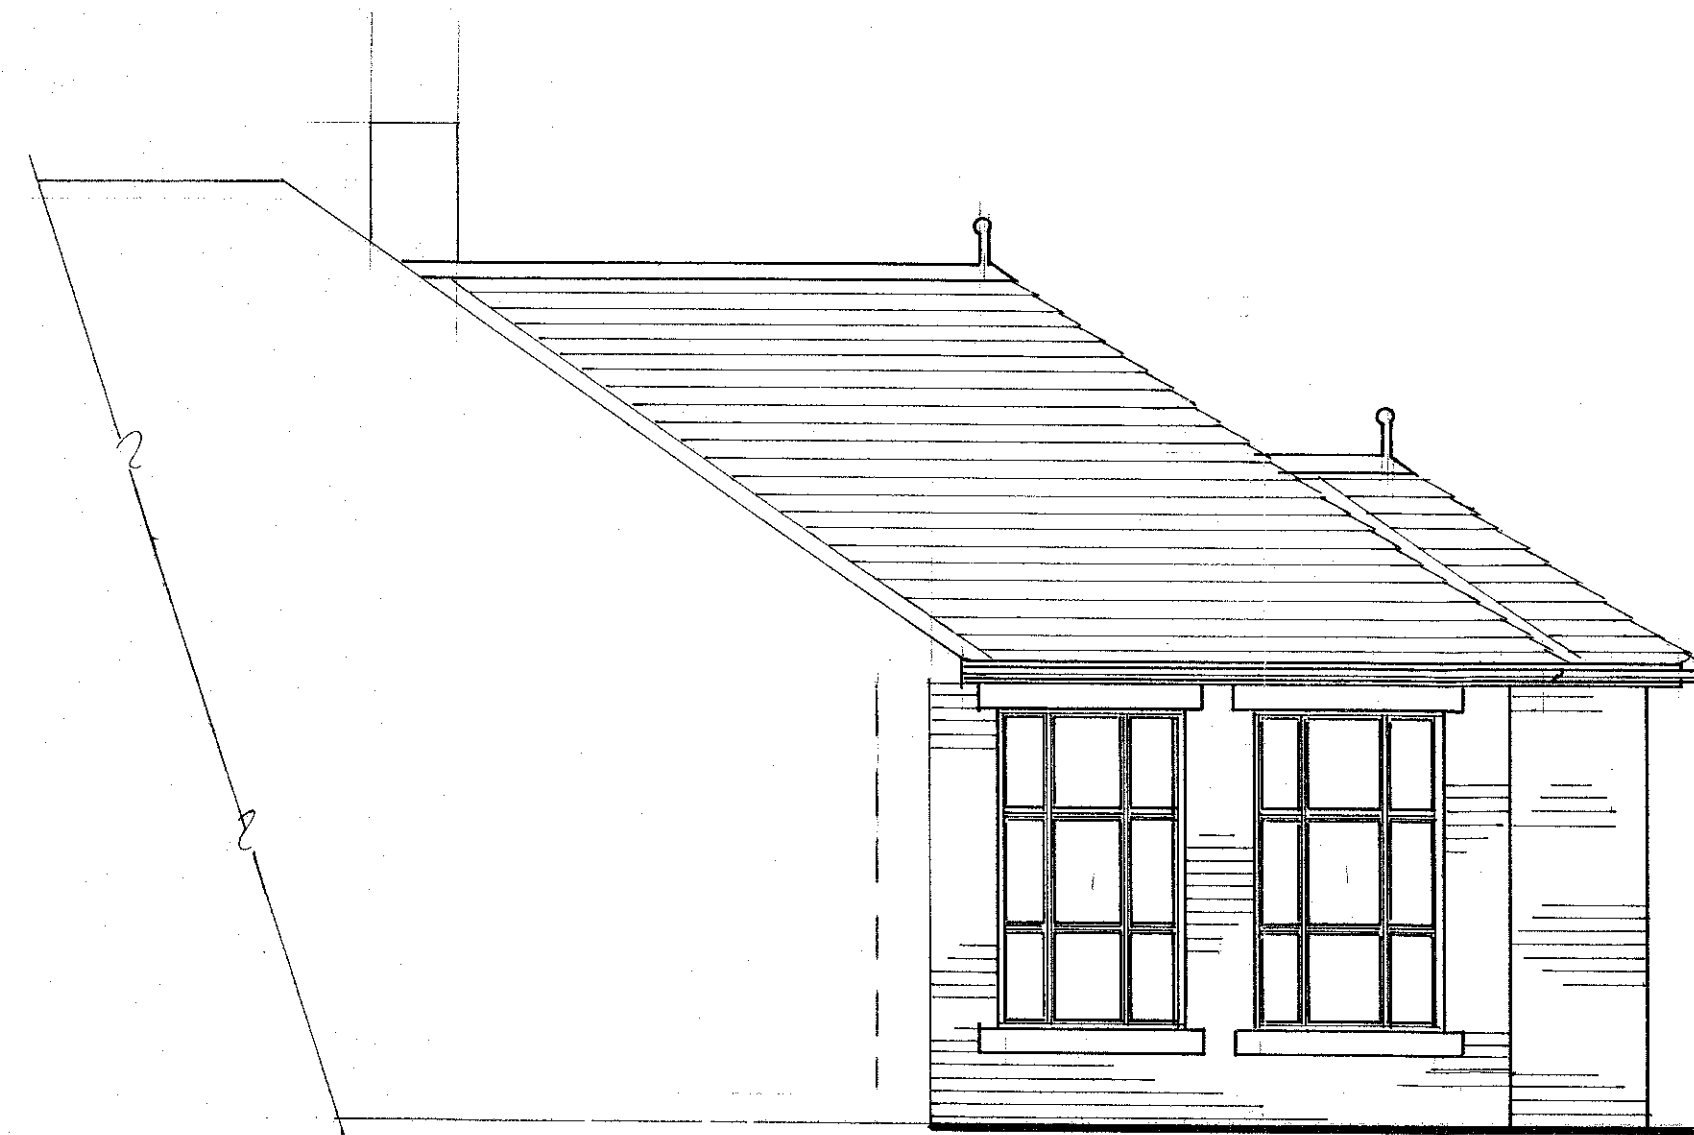

North East

South East

North West

320140798P

S.J. Bialecki Limited Building Surveyors
Drawing no 7008
Scale 1:50
Proposed Single Storey Extension At The Bungalow Clitheroe Road Waddington