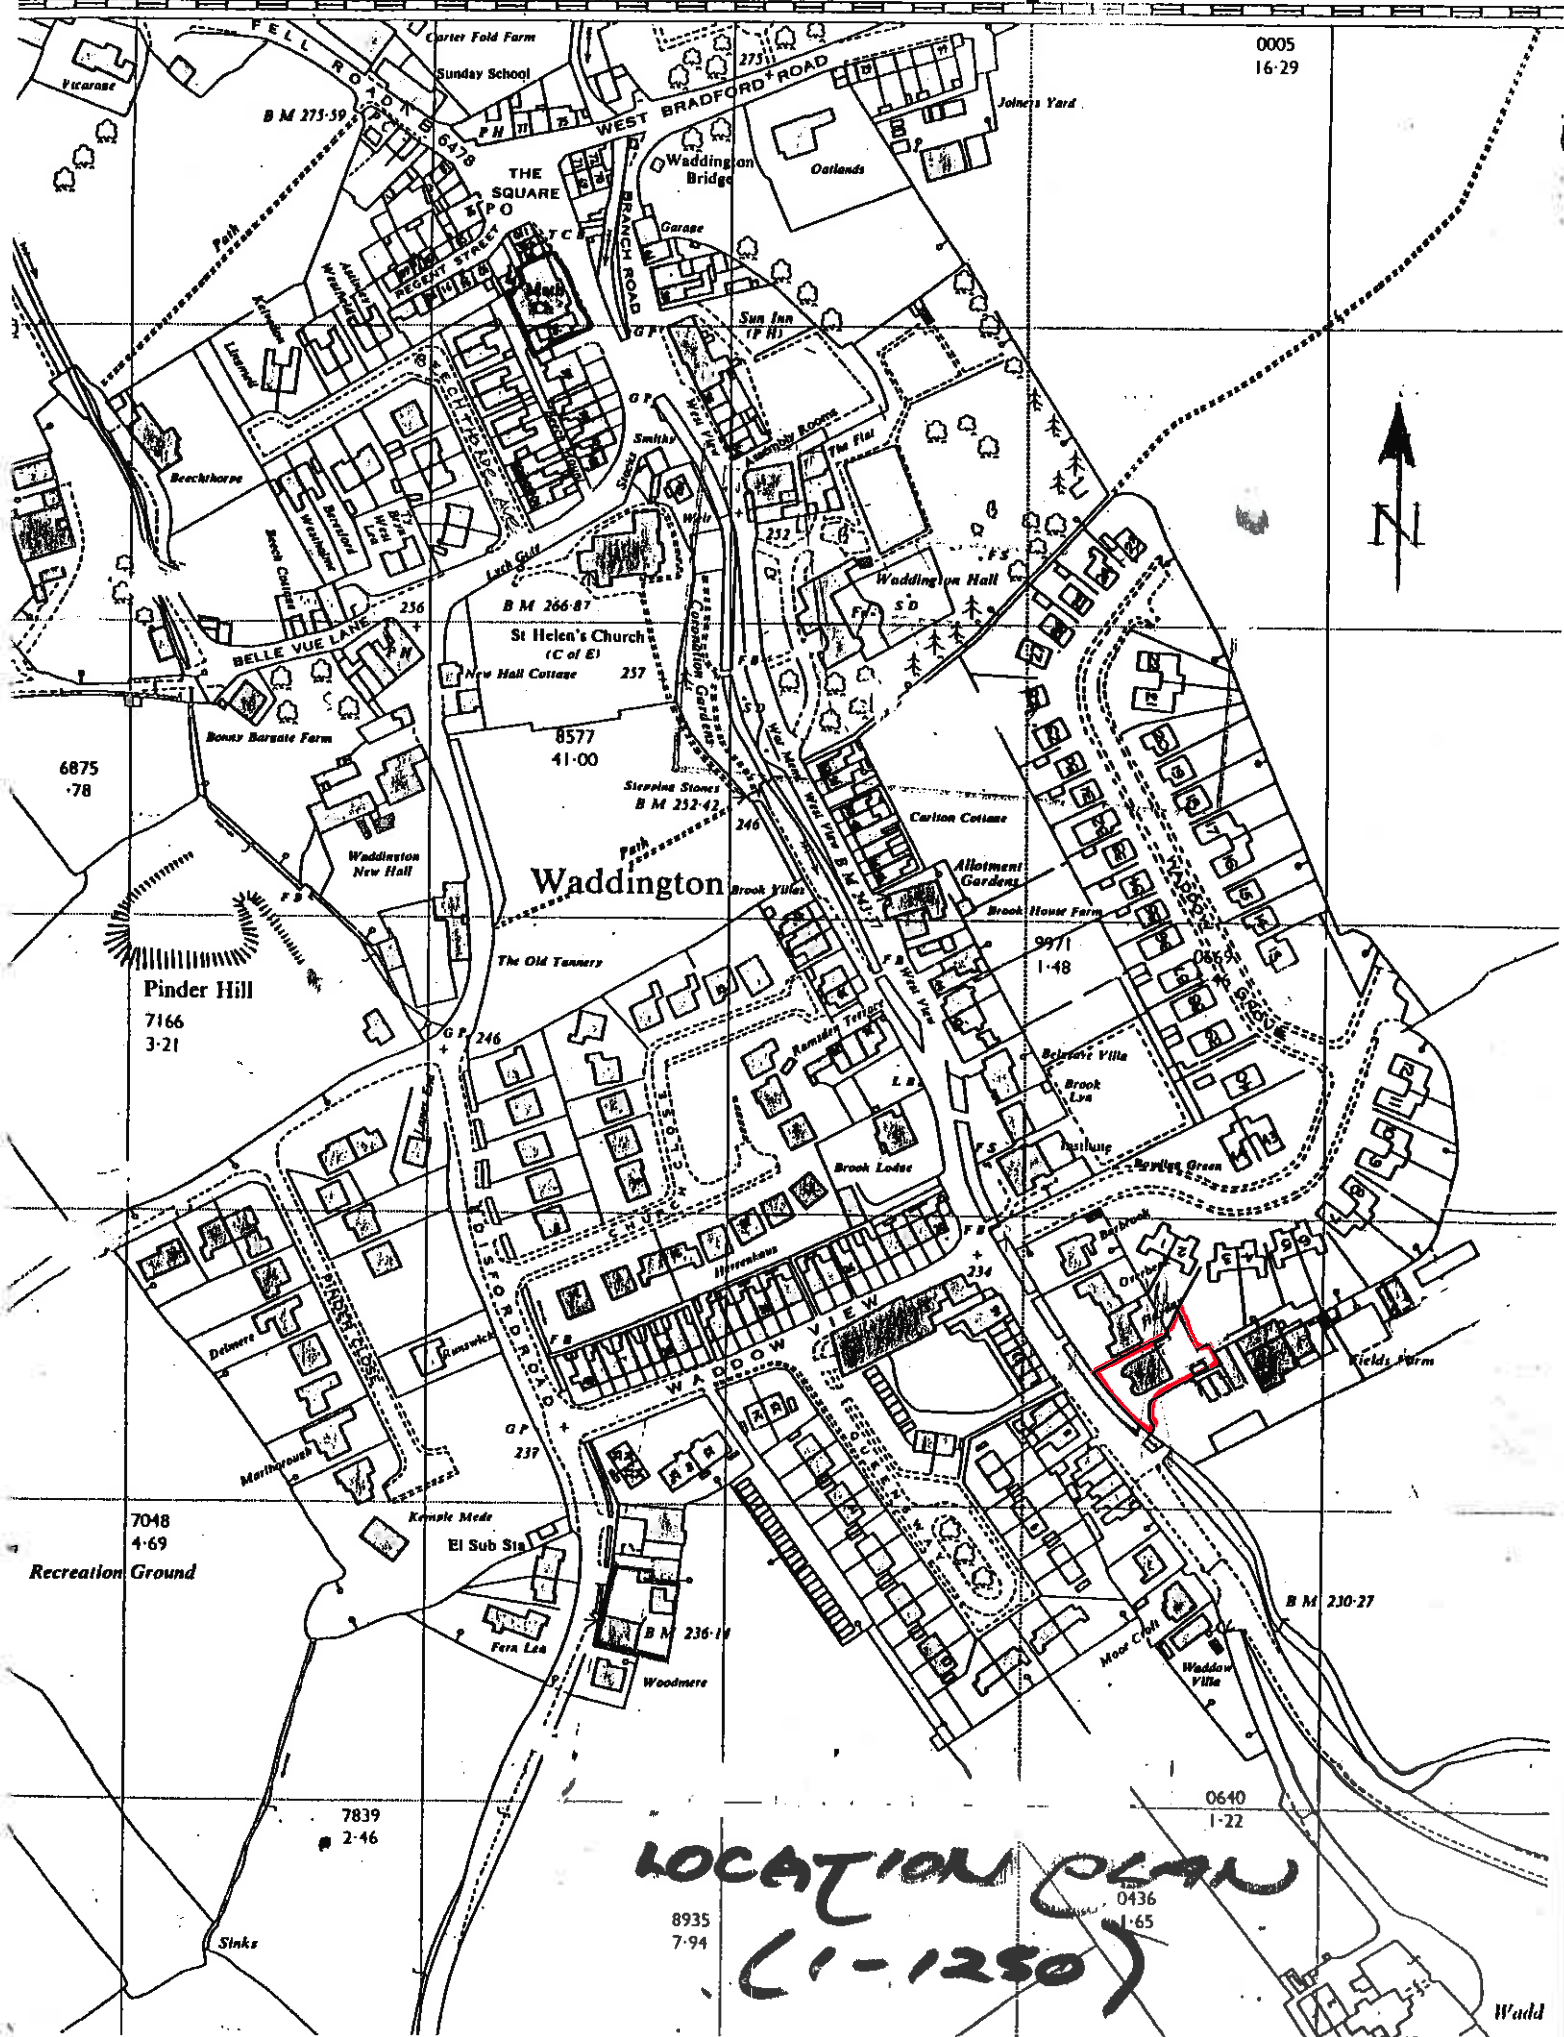

YORKSHIRE
727

32014073
WEST RIDING ADMIN CO
728 729

BOWLAND RD
731

40

50

373000

LOCATION PLAN
(1-1250)

Wadd