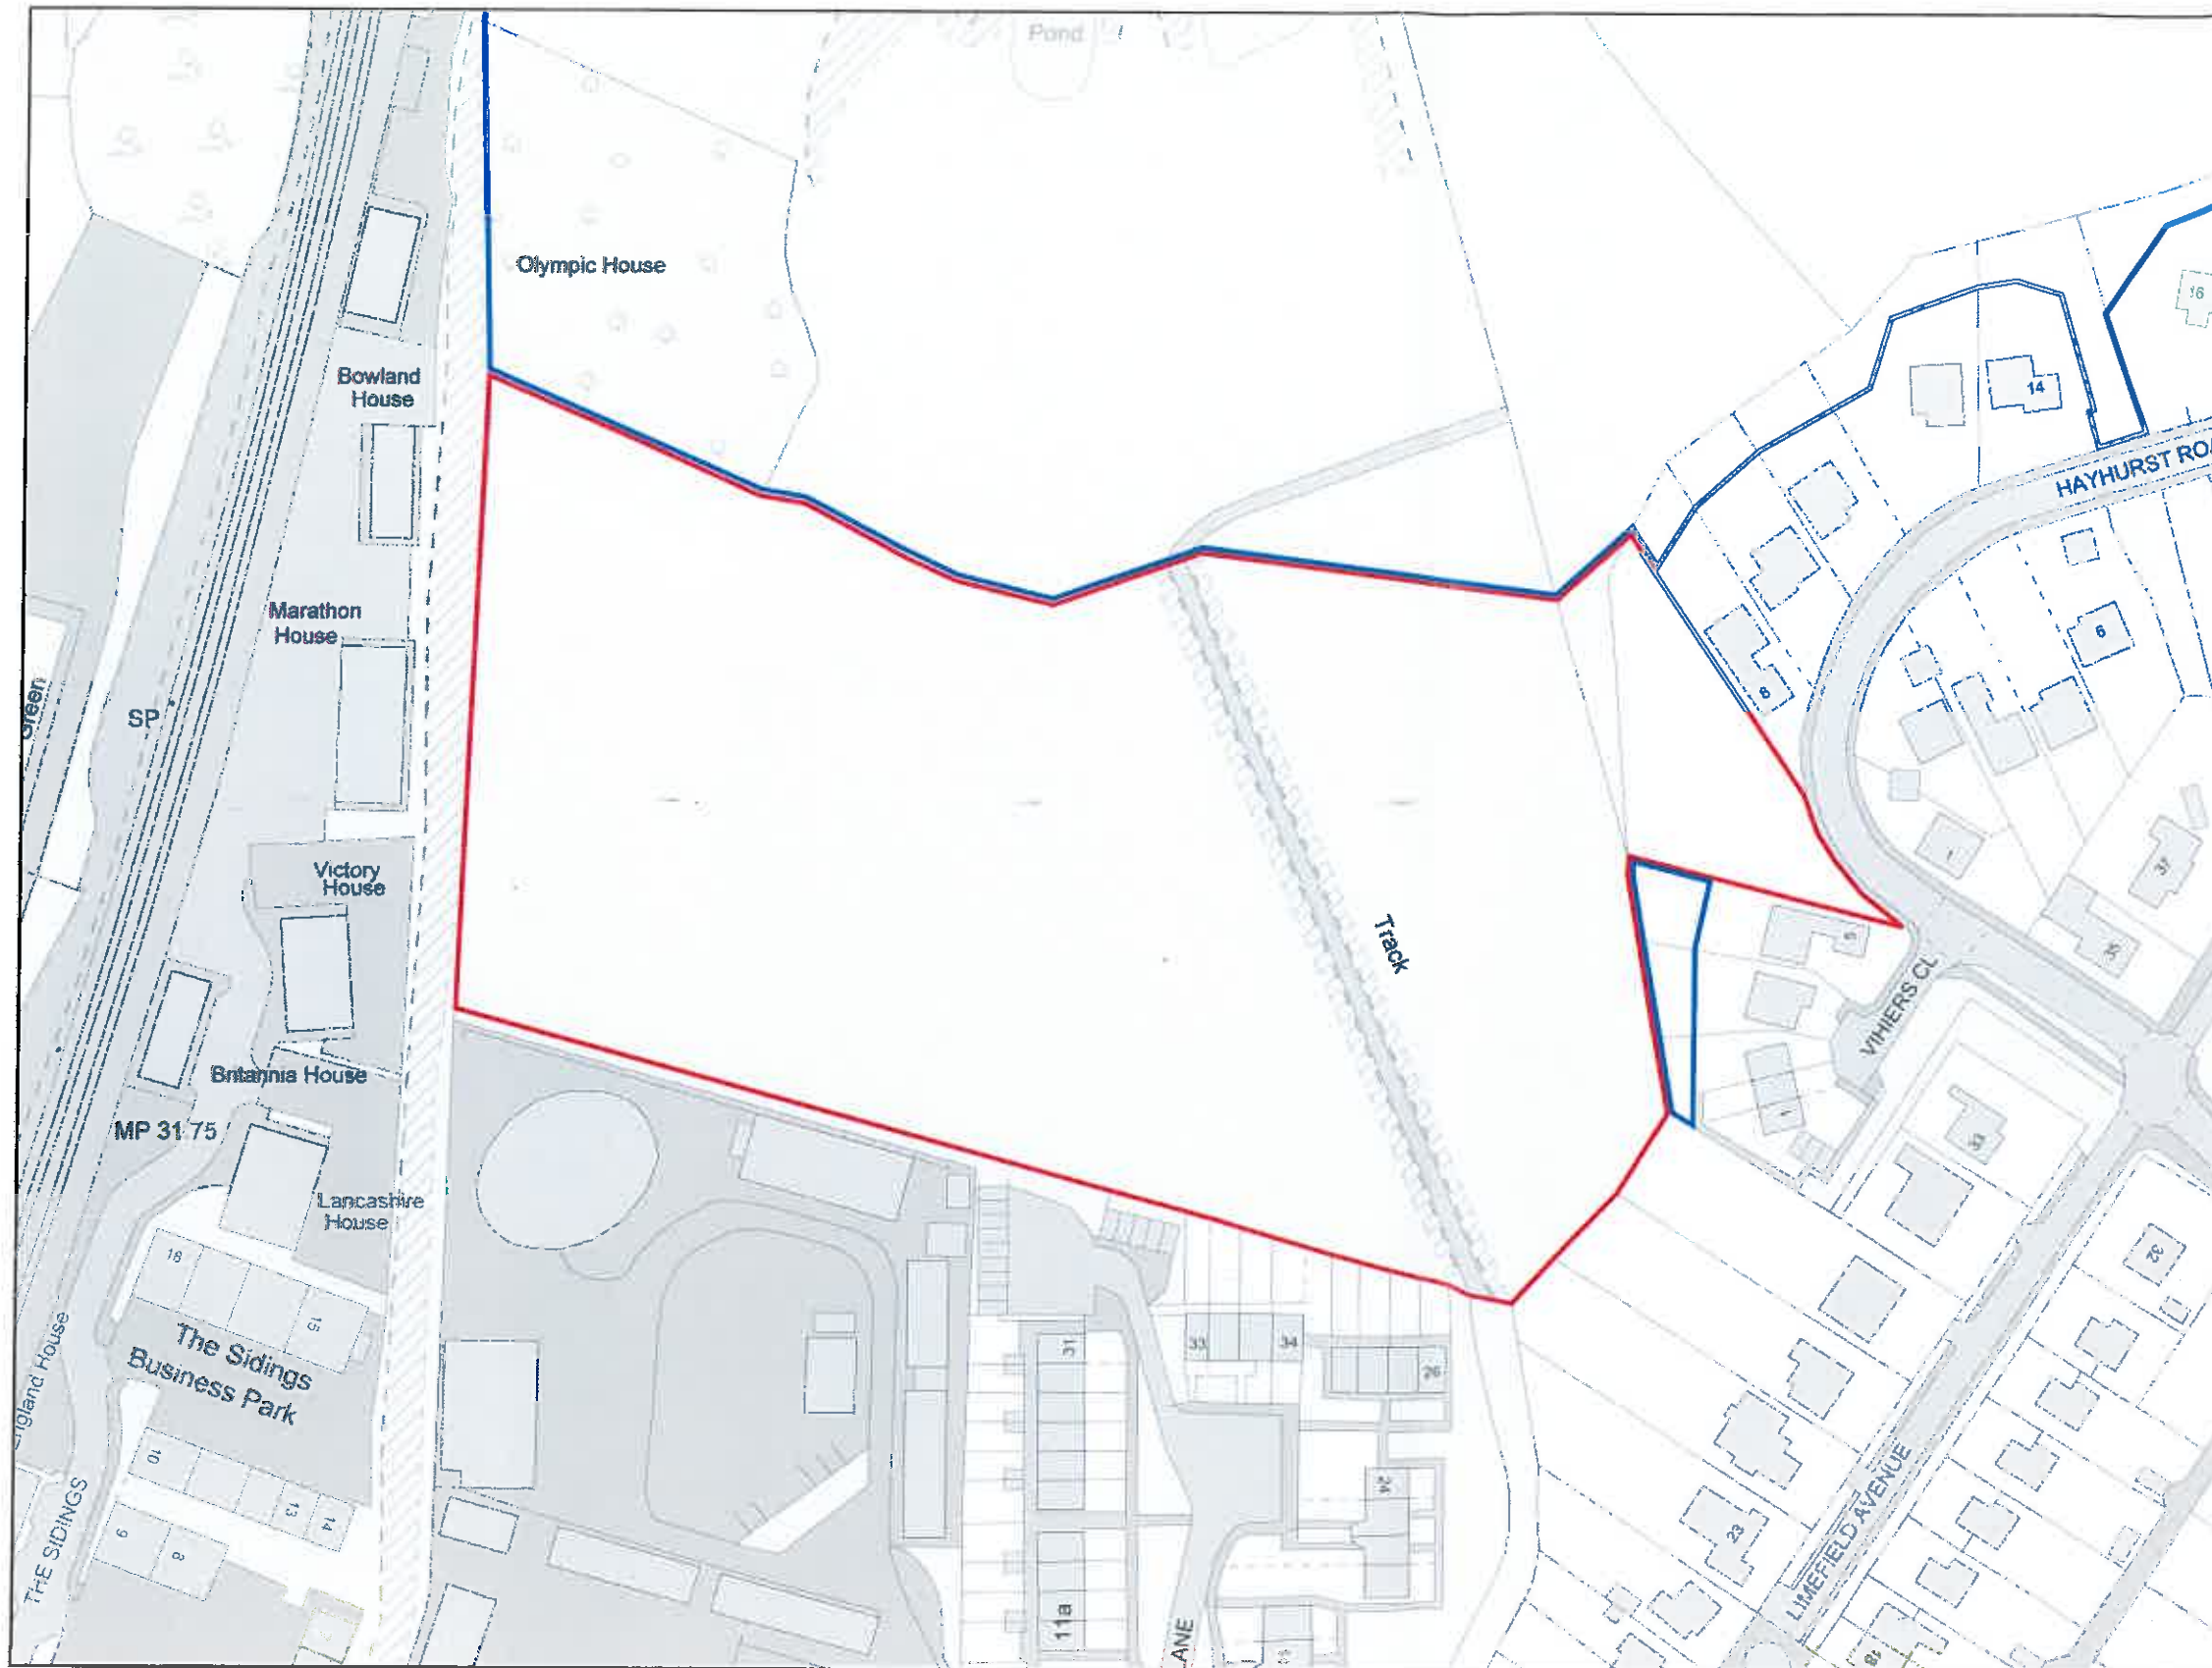

CAPITA LOVEJOY

land planning by design

-  Application Site boundary (& within applicant's ownership)
-  Other land owned by the applicant

320140815P

Co-Operative Land, Whalley
Site Location Plan

CS/045968_SK06
Date: September 2010