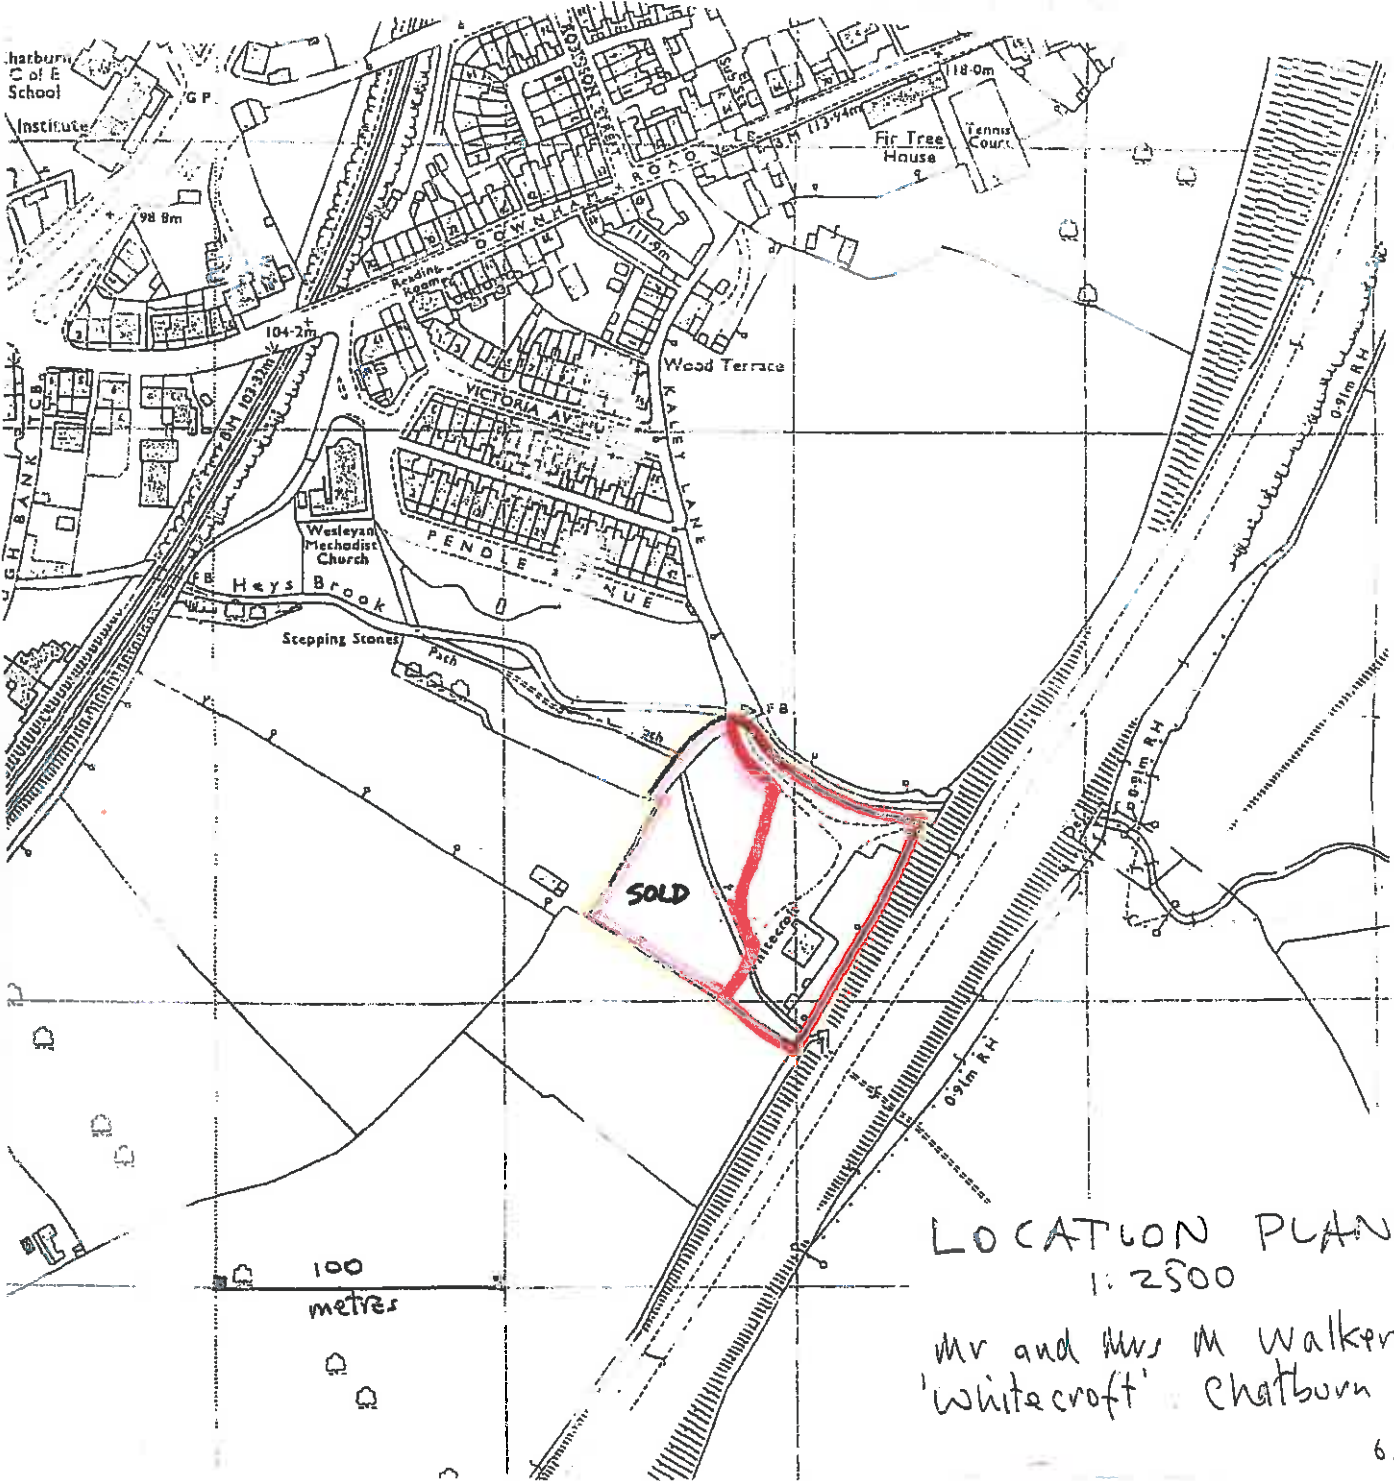

LAND REGISTRY

TITLE NO. VICID

1771617

SD7743 SD7744

Scale  
1:2500

LANCASHIRE

RIBBLE VALLEY DISTRICT

© Crown Copyright

220140821P

LOCATION PLAN  
1:2500

Mr and Mrs M Walker  
'Whitecroft' Chatburn