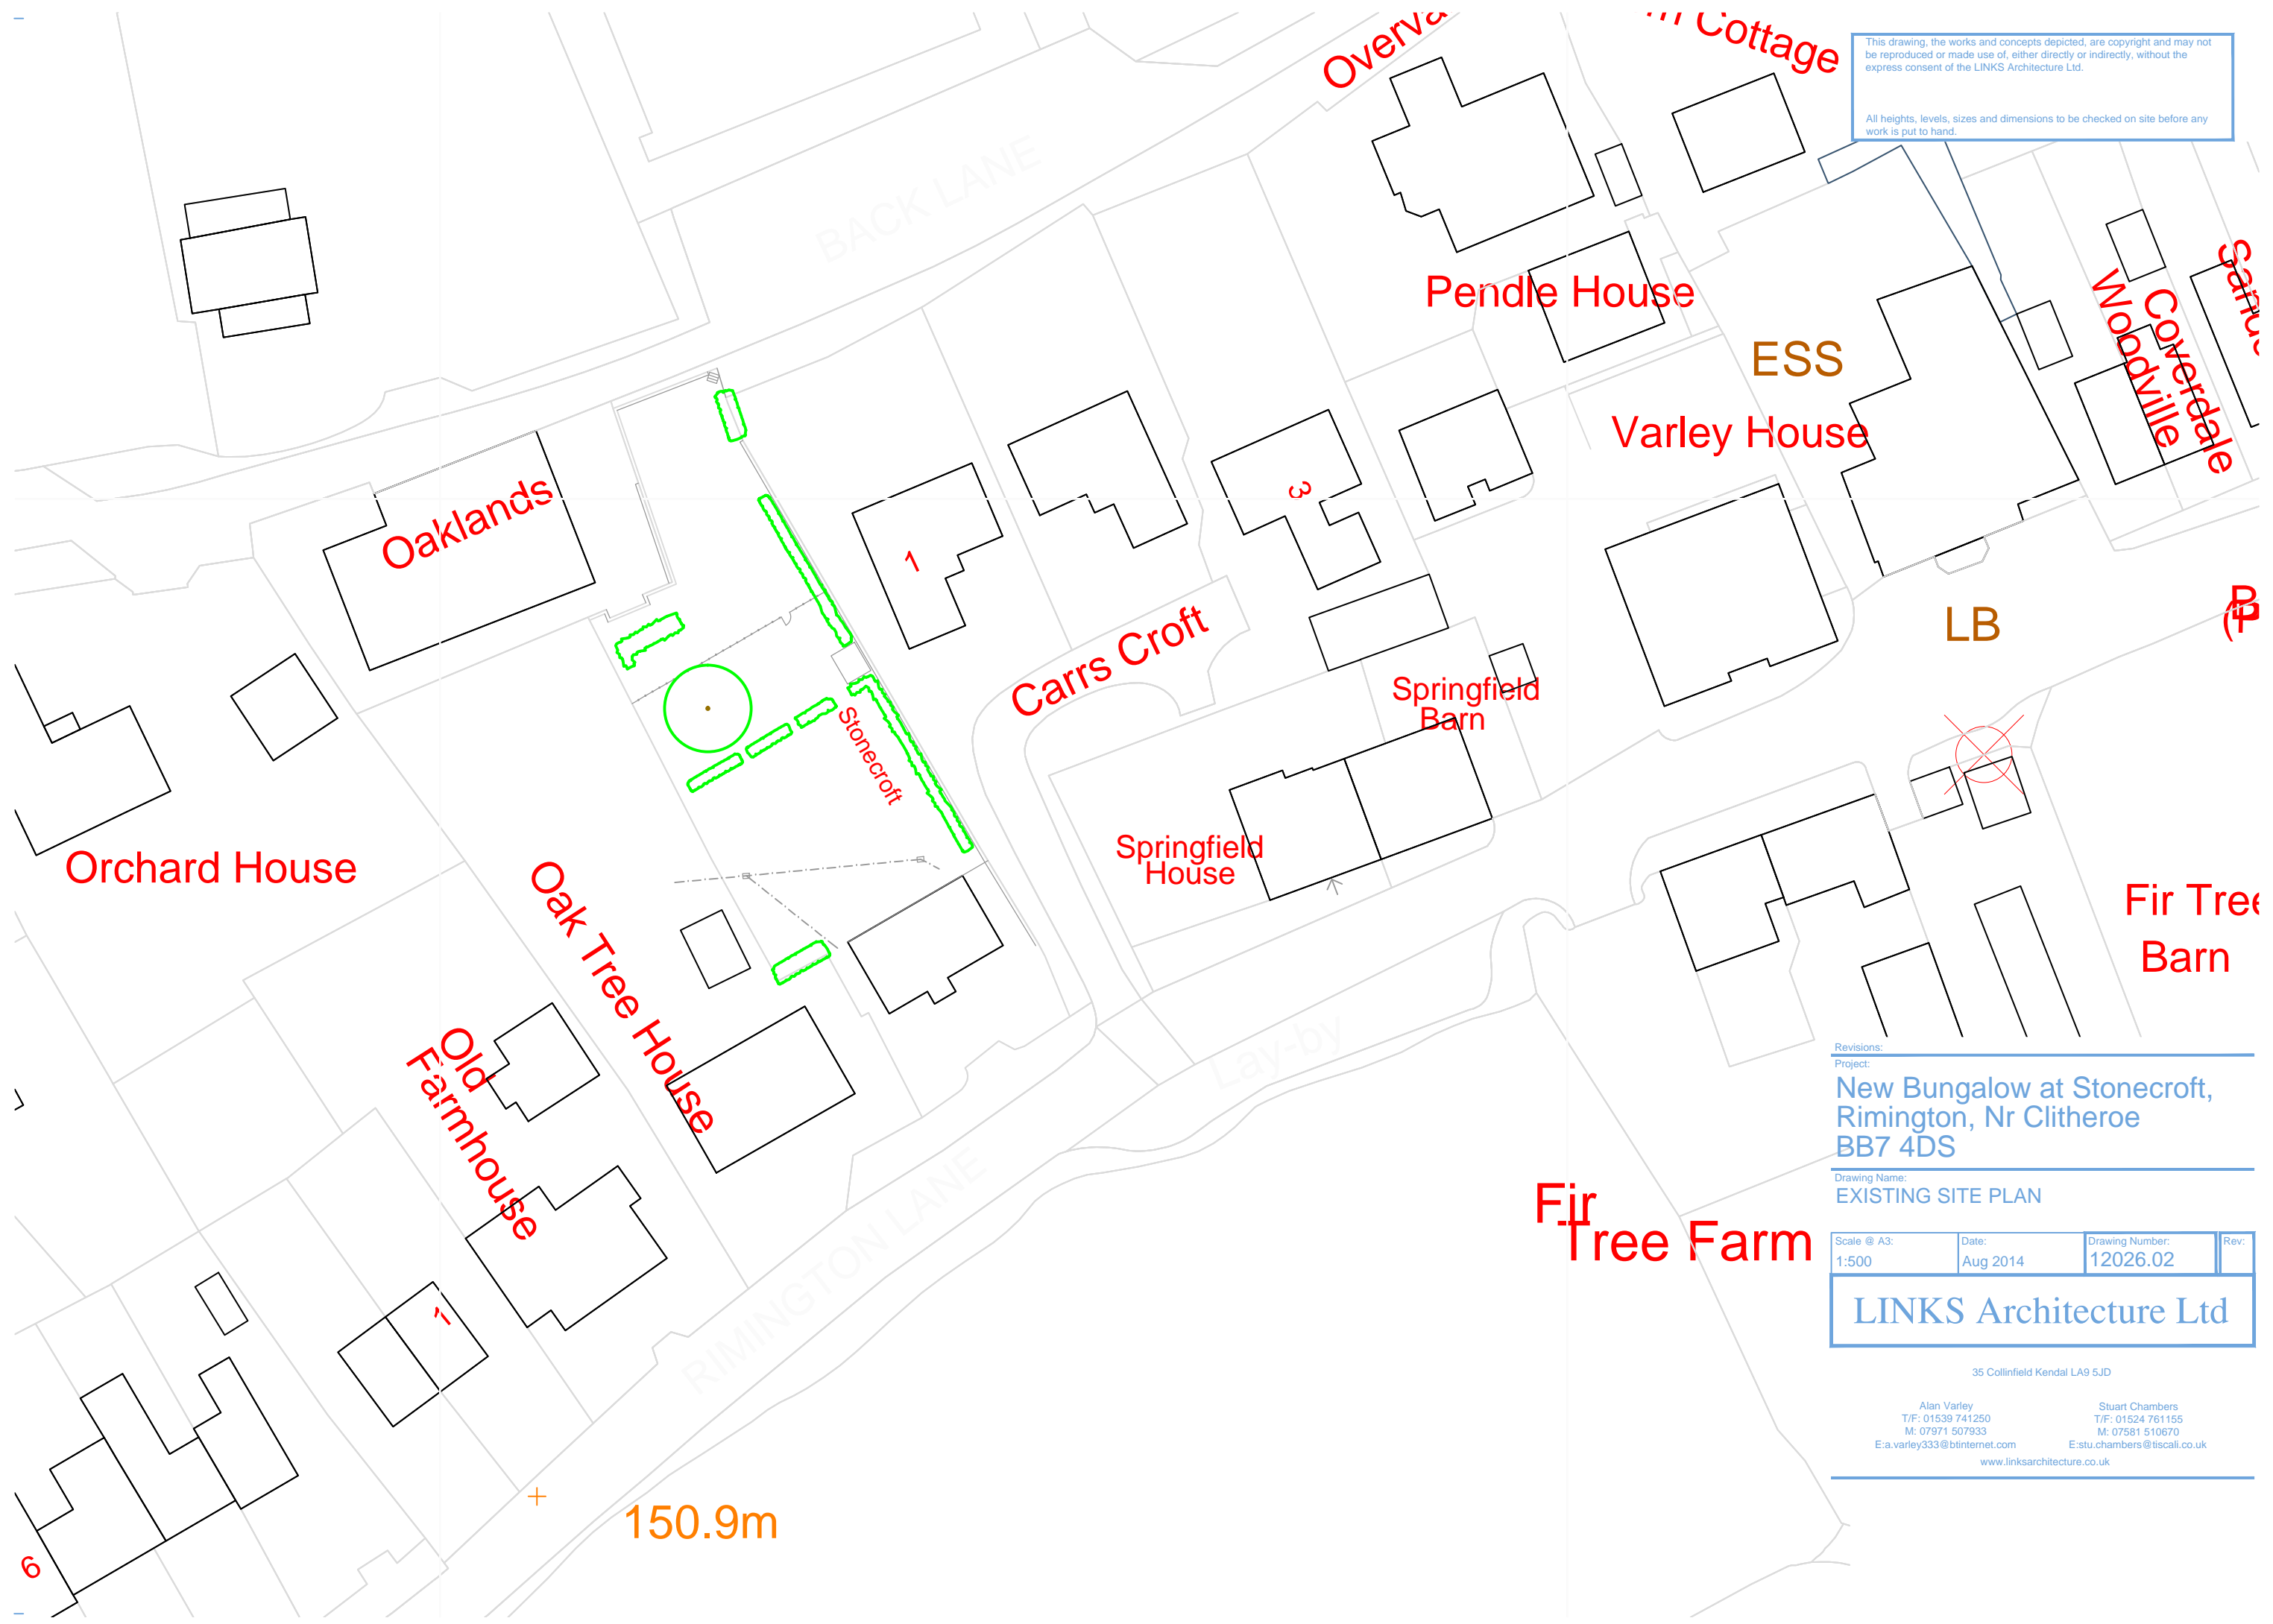

Revisions:
 Project:
**New Bungalow at Stonecroft,
 Rimington, Nr Clitheroe
 BB7 4DS**

Drawing Name:
EXISTING SITE PLAN

Scale @ A3: 1:500	Date: Aug 2014	Drawing Number: 12026.02	Rev:
----------------------	-------------------	-----------------------------	------