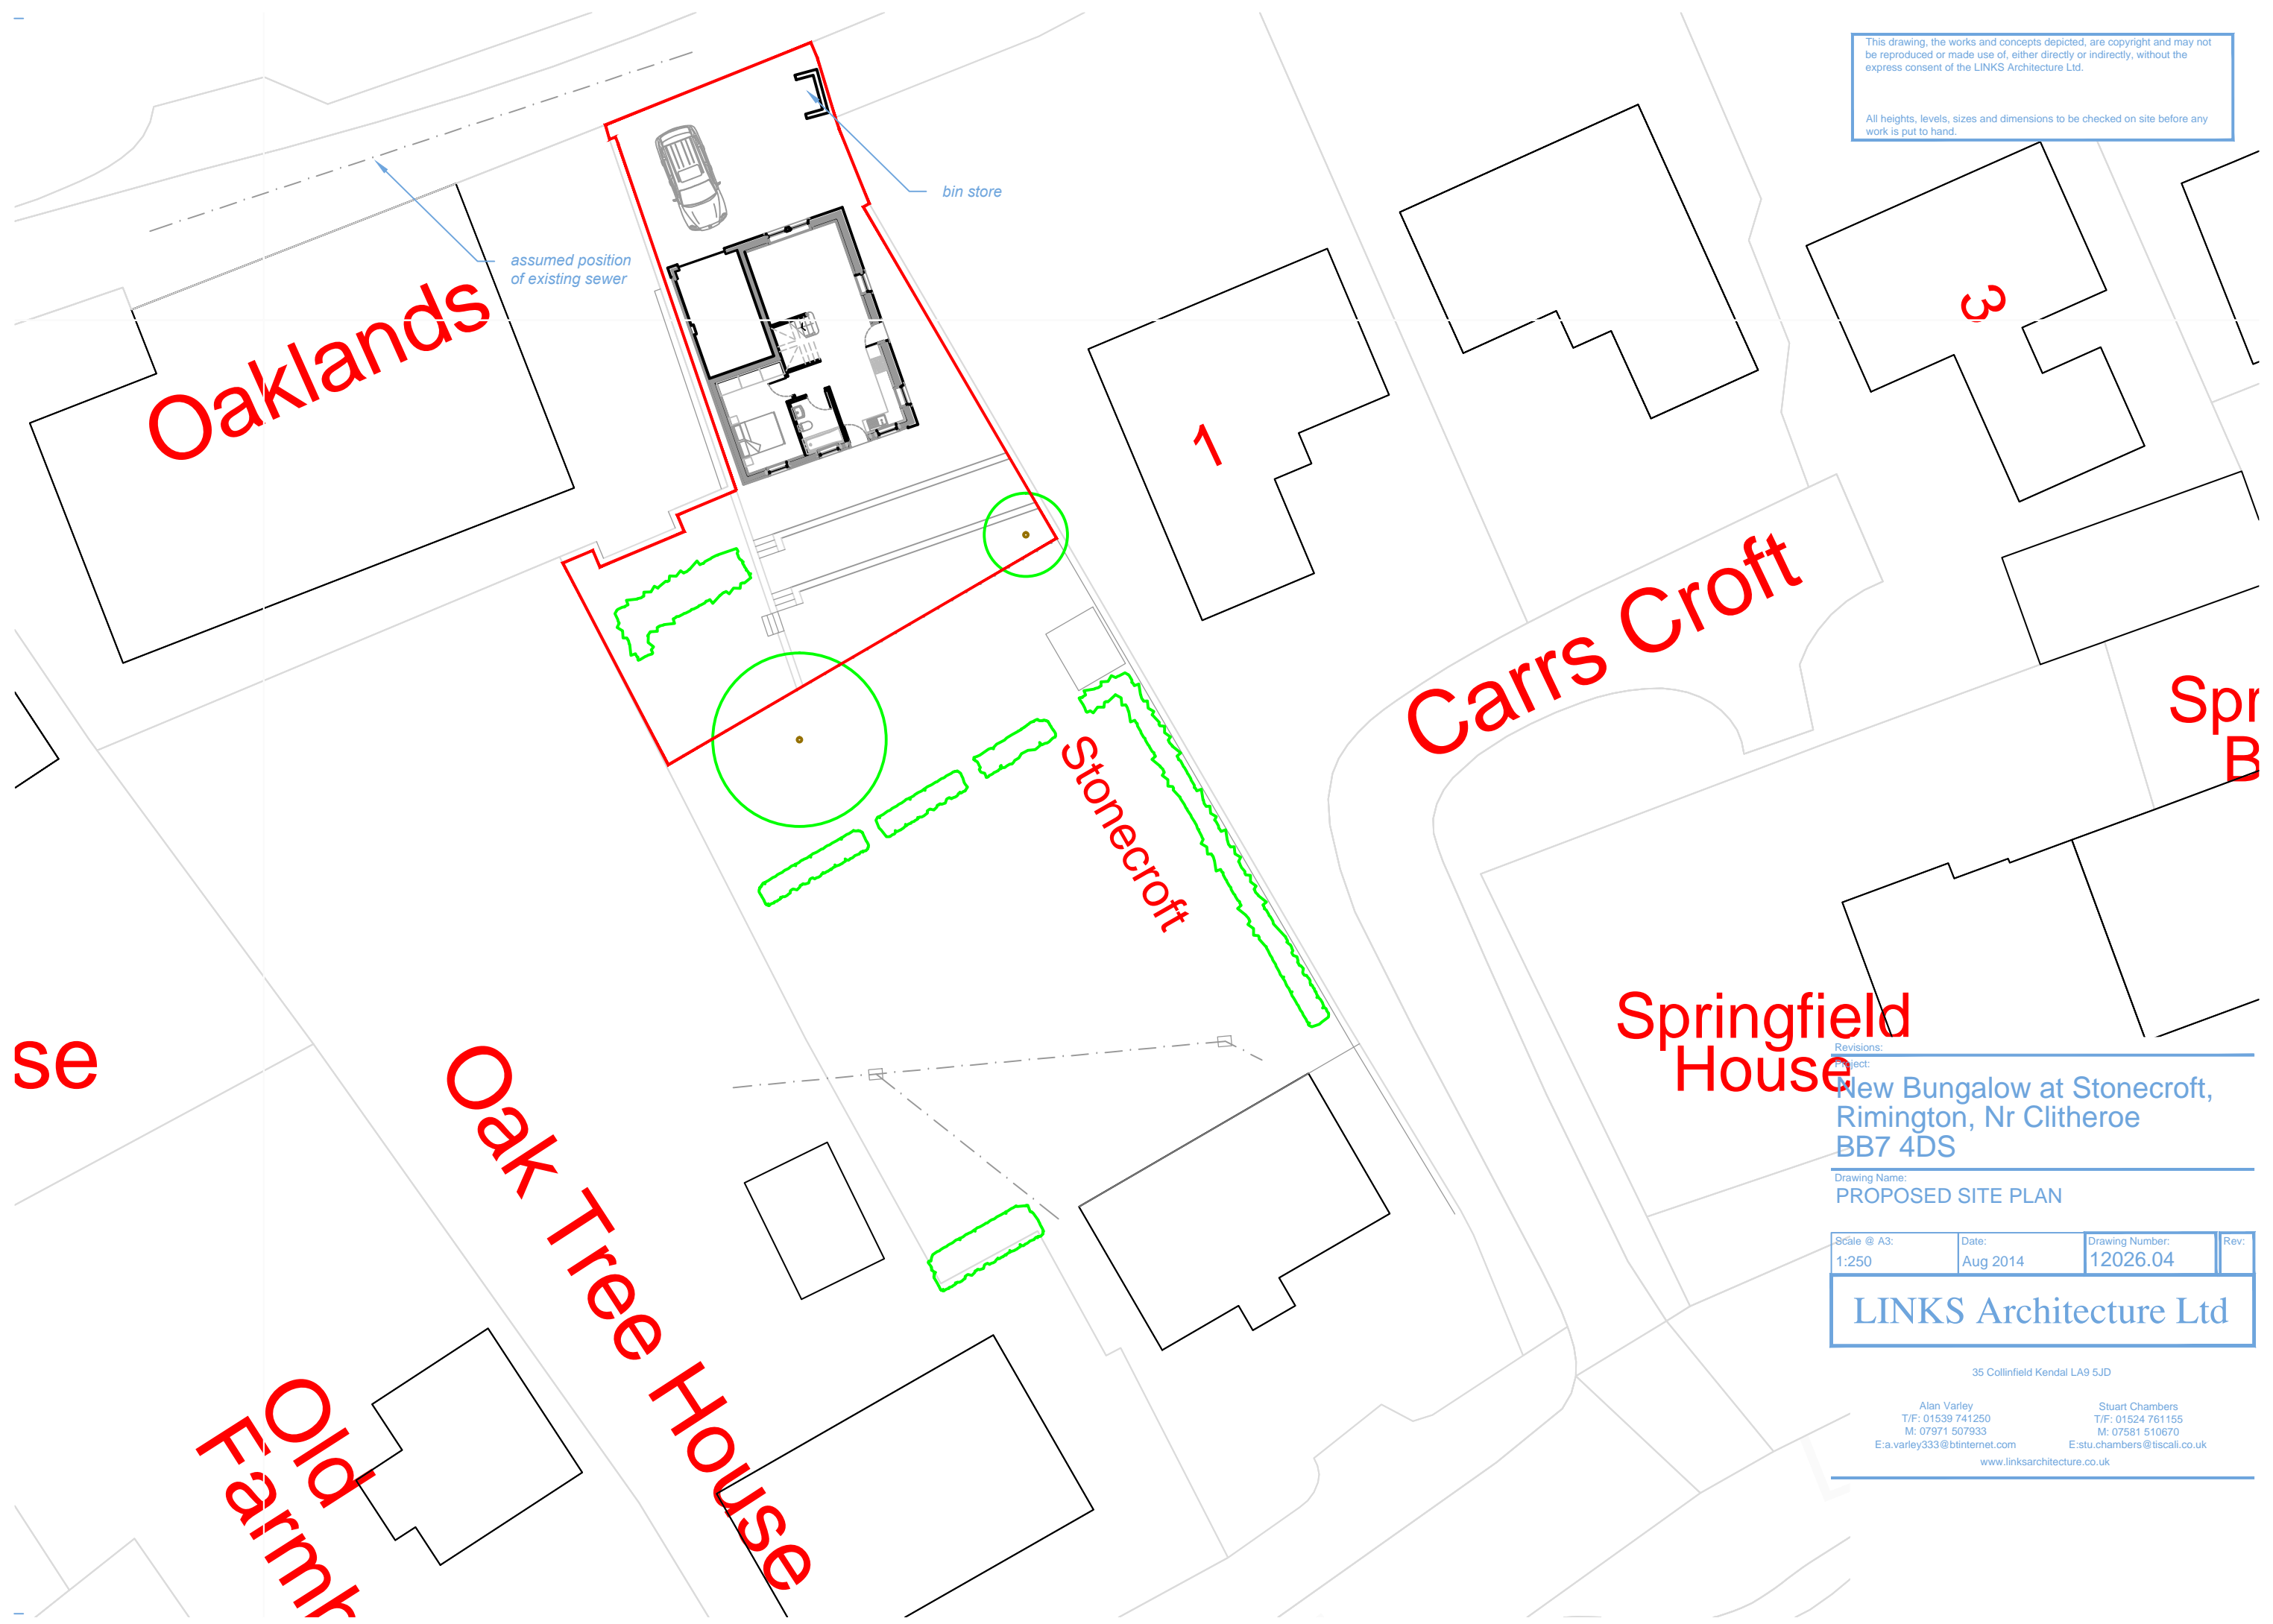

Revisions:
Project: New Bungalow at Stonecroft, Rimington, Nr Clitheroe BB7 4DS

Drawing Name: PROPOSED SITE PLAN

Scale @ A3: 1:250	Date: Aug 2014	Drawing Number: 12026.04	Rev:
----------------------	-------------------	-----------------------------	------