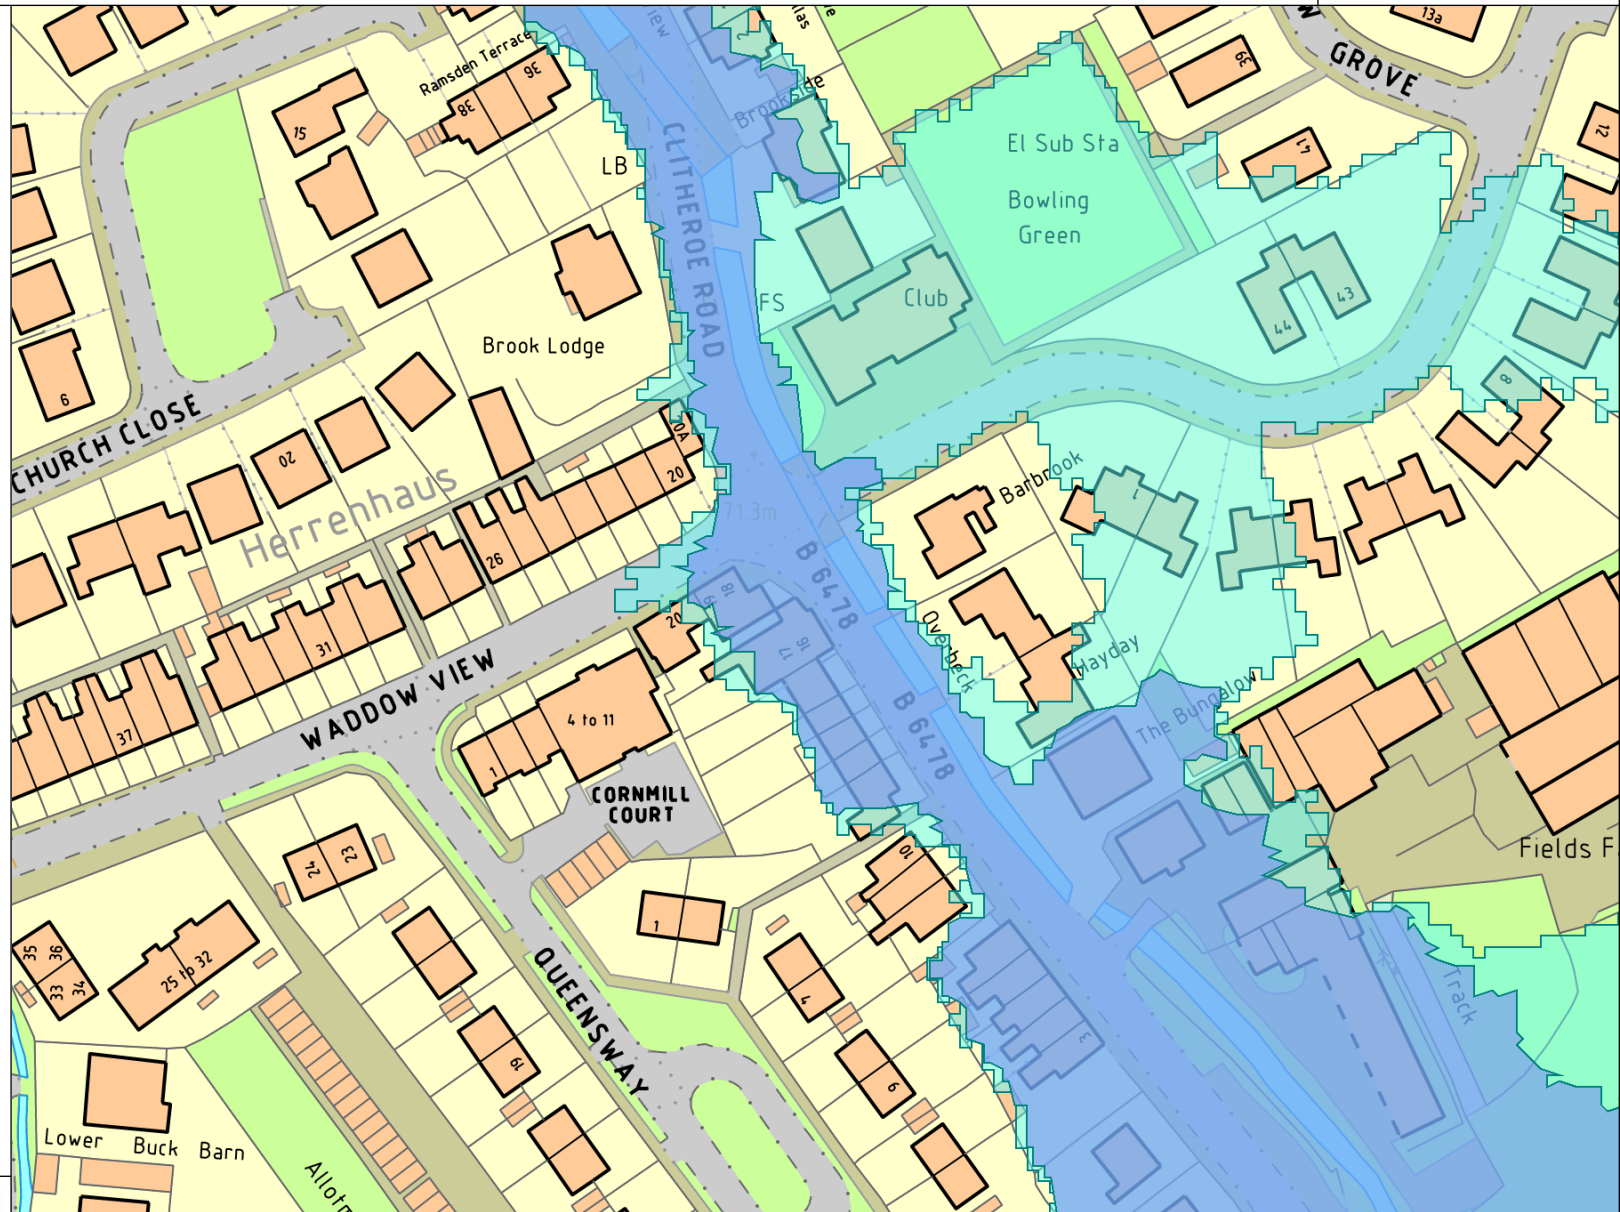

Waddington Flood Map

- Legend**
-  Flood Map - Defences
 -  Areas Benefiting from Flood Defences
 -  Flood Map - Flood Storage Areas
 -  Flood Map - Flood Zone 3
 -  Flood Map - Flood Zone 2

0 12 24 36 m.