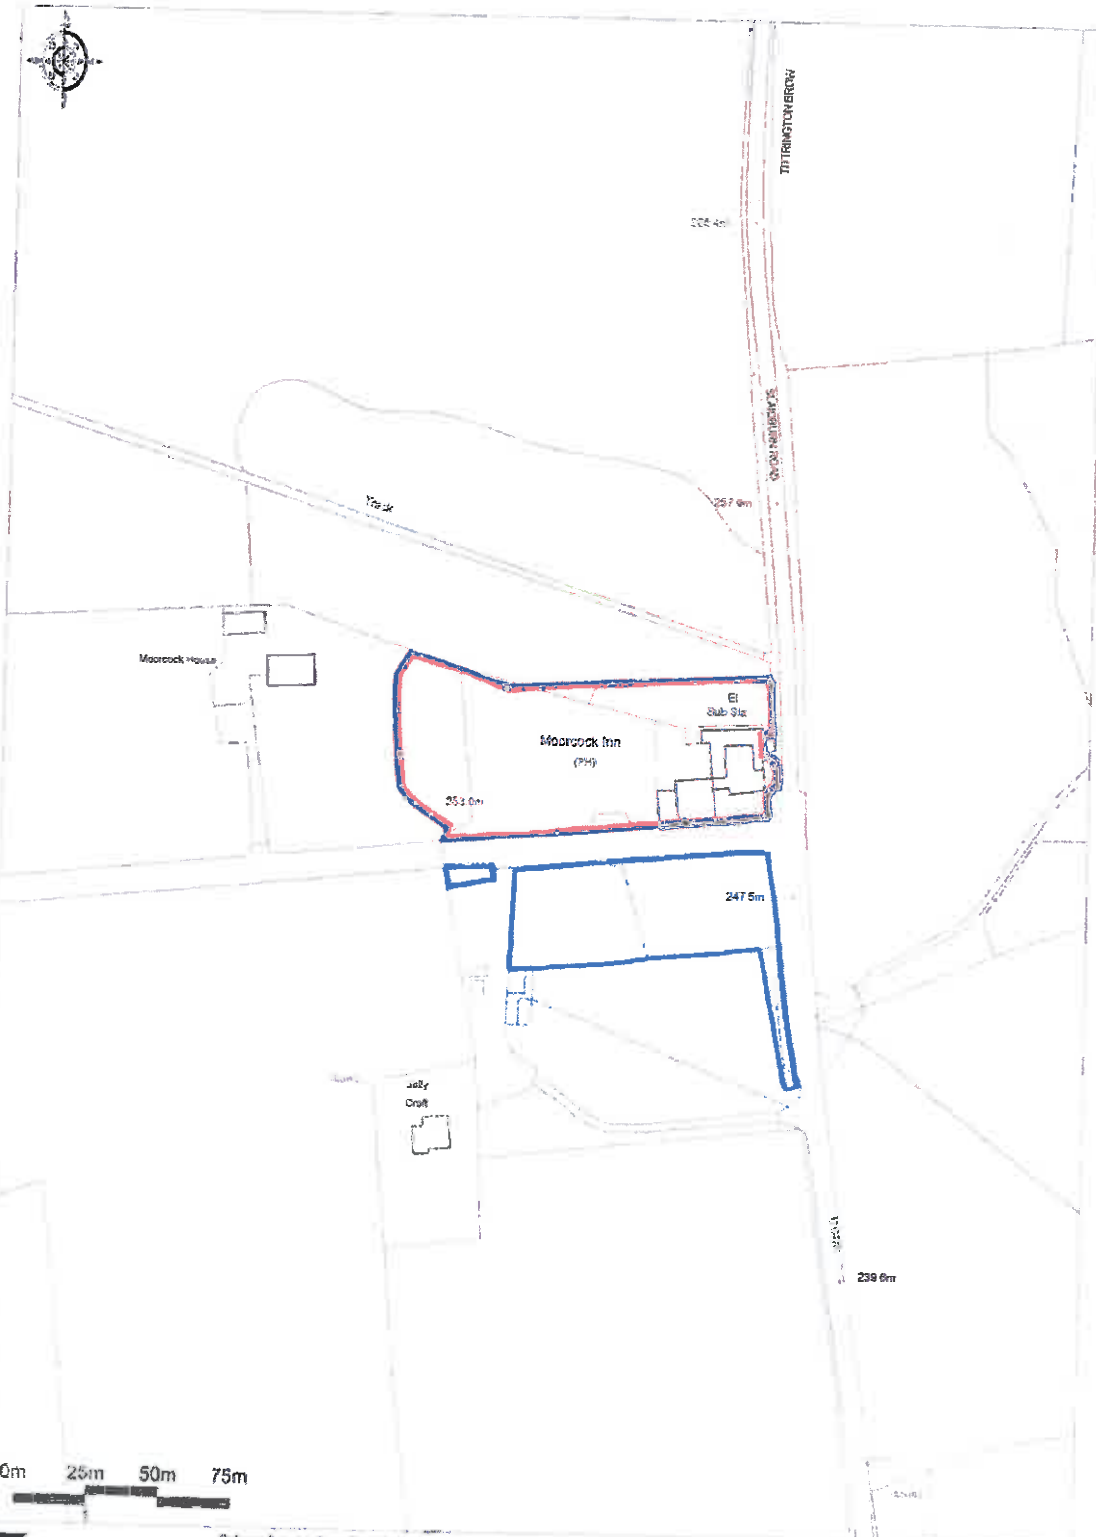

320141119P

NORTH

**Promap** Ordnance Survey & Copernicus Copyright 2014. All rights reserved. Licence number 100023432. Plotted Scale - 1:2500

THE MOORCOCK INN, SLAIDBURN ROAD, WADDINGTON BB7 3AA  
SITE LOCATION PLAN.  
JOB REF. 4512