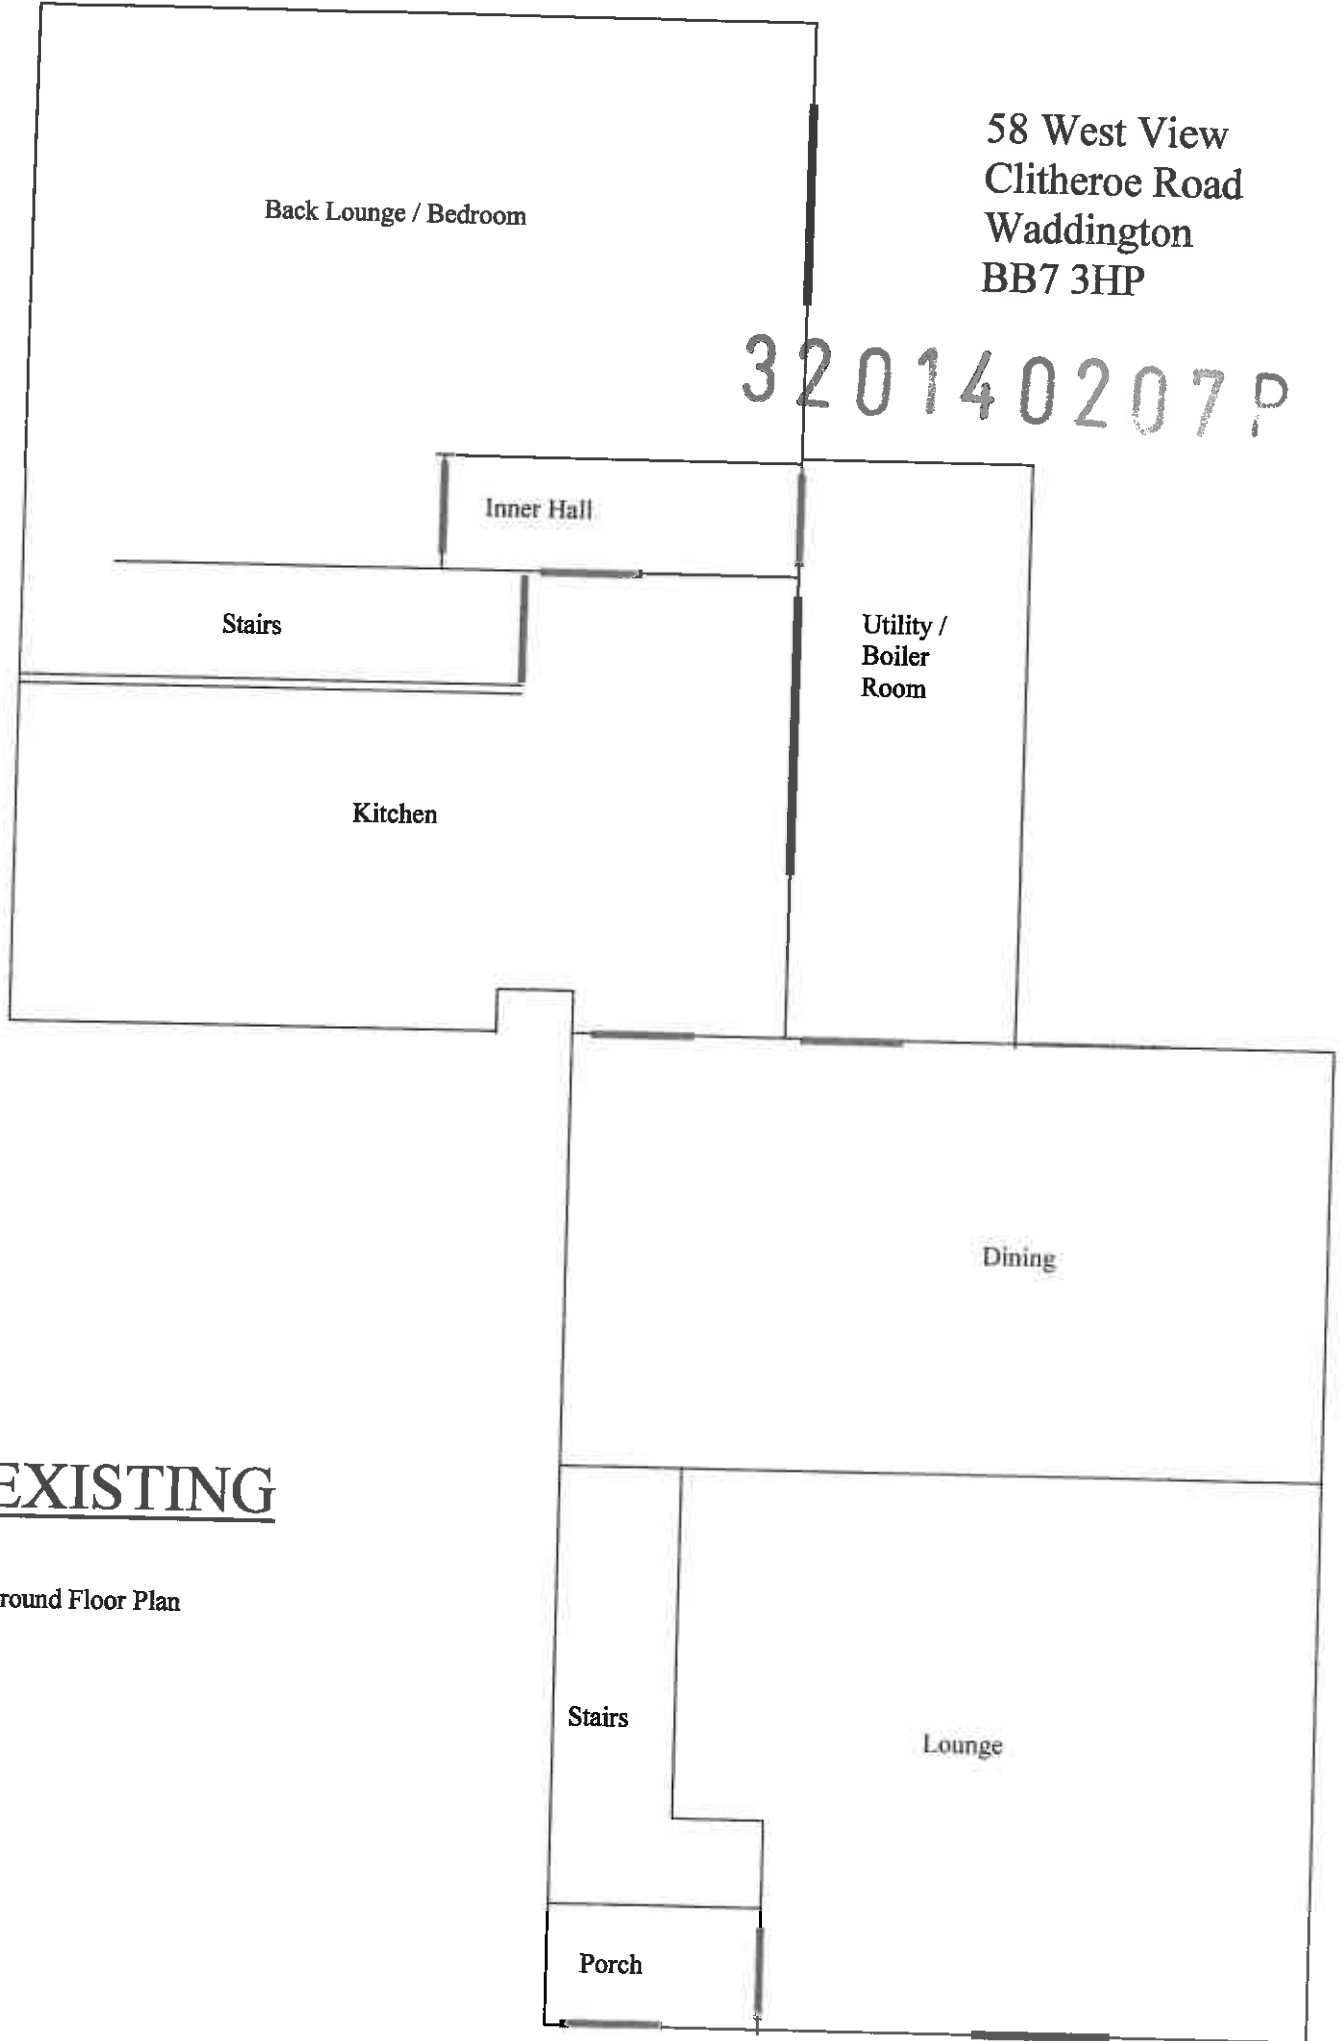

58 West View  
Clitheroe Road  
Waddington  
BB7 3HP

320140207P

**EXISTING**

Ground Floor Plan

58 West View  
Clitheroe Road  
Waddington  
BB7 3HP

320140207P

**PROPOSED**

Ground Floor Plan

Shaded area – used for B&B