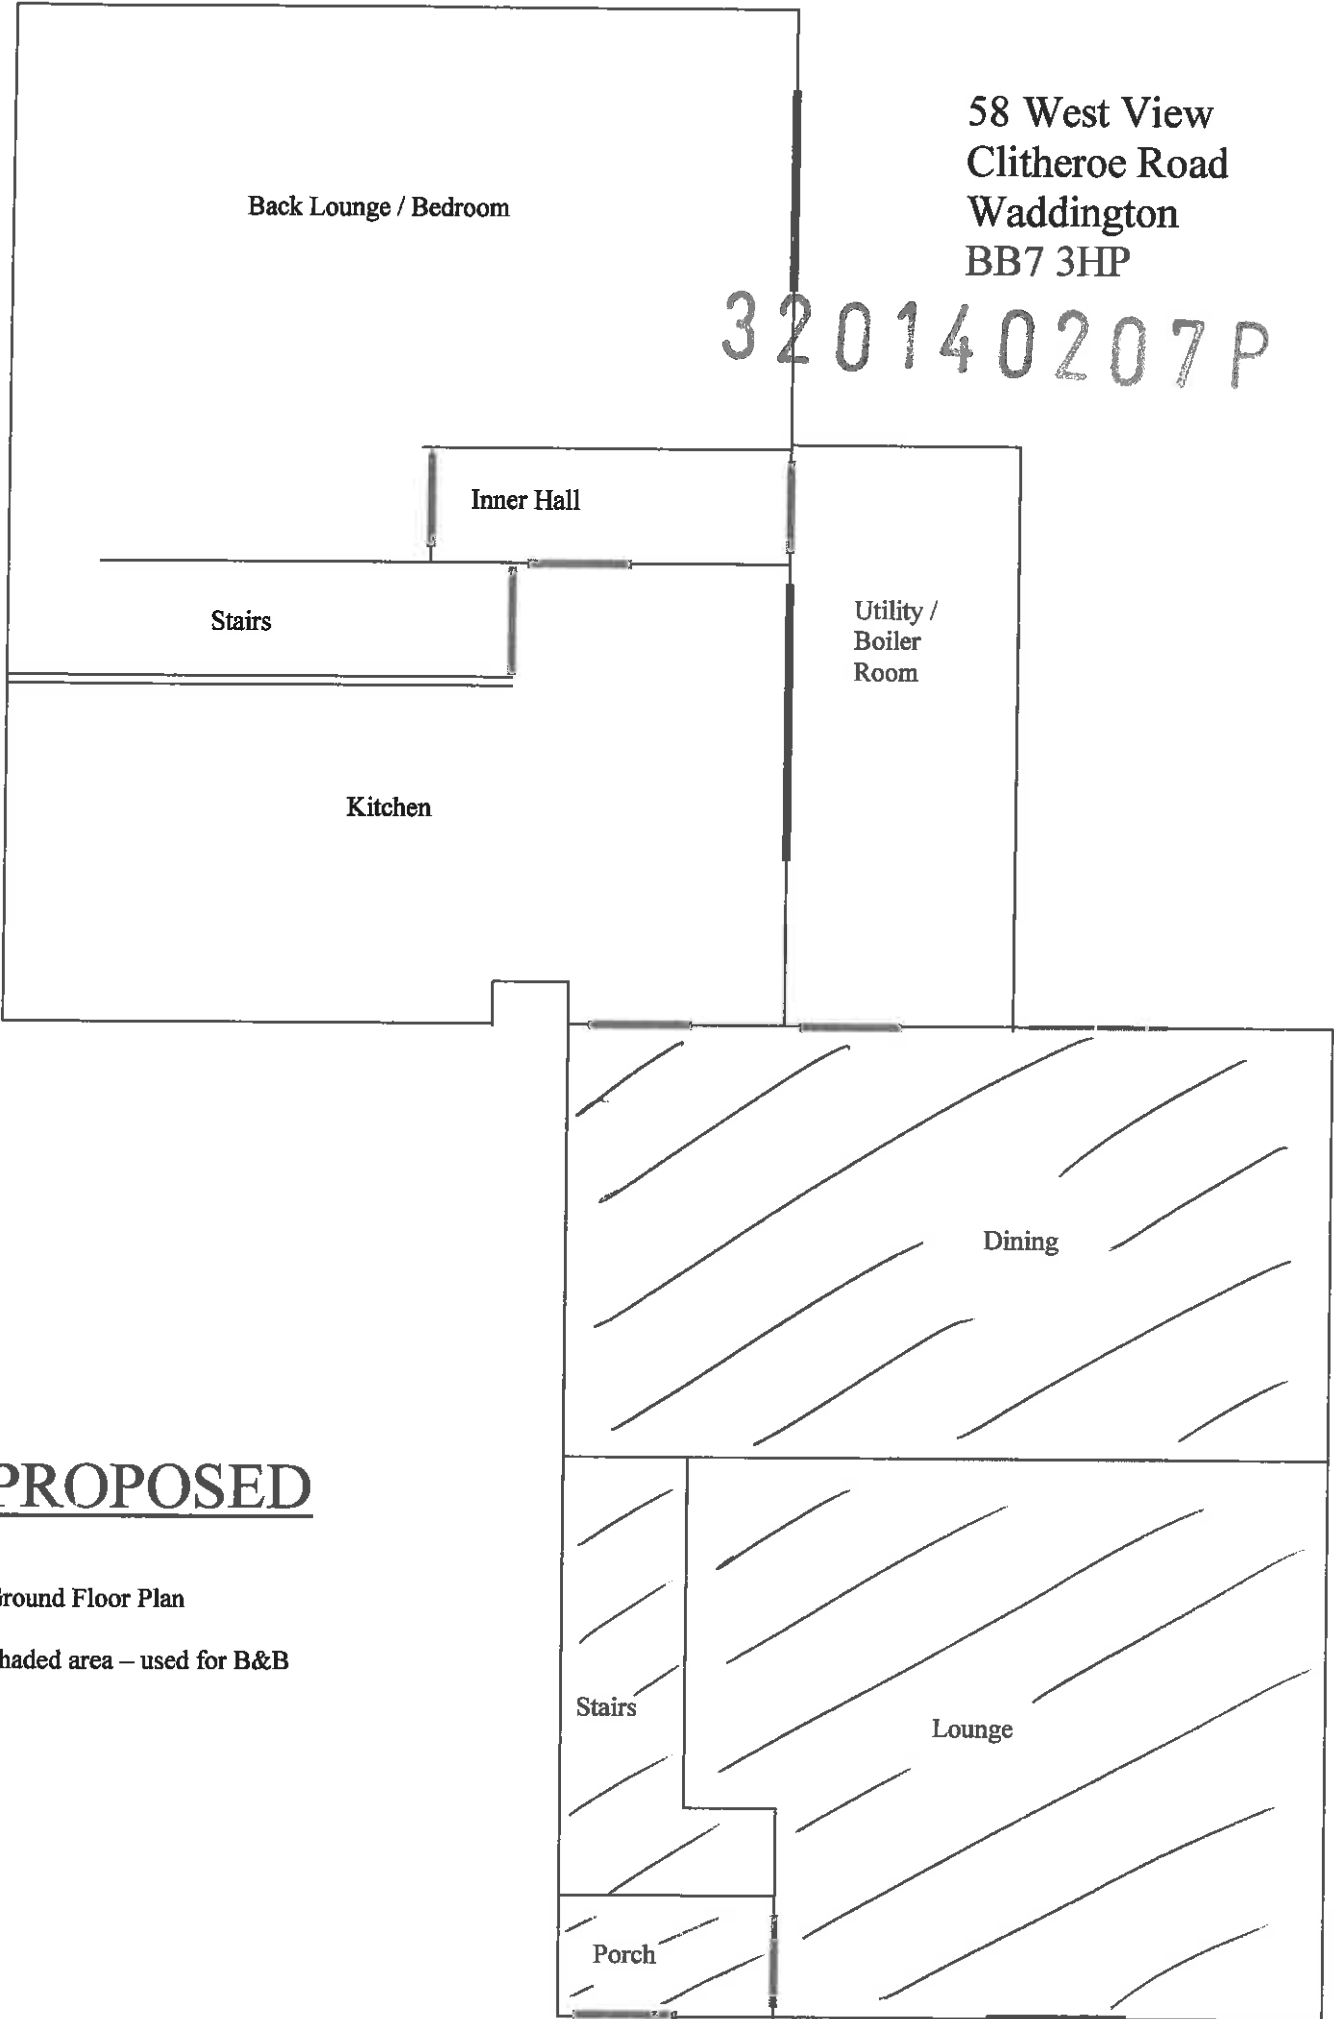

58 West View  
Clitheroe Road  
Waddington  
BB7 3HP

320140207P

**EXISTING**

Ground Floor Plan

58 West View  
Clitheroe Road  
Waddington  
BB7 3HP

320140207P

**PROPOSED**

Ground Floor Plan

Shaded area – used for B&B