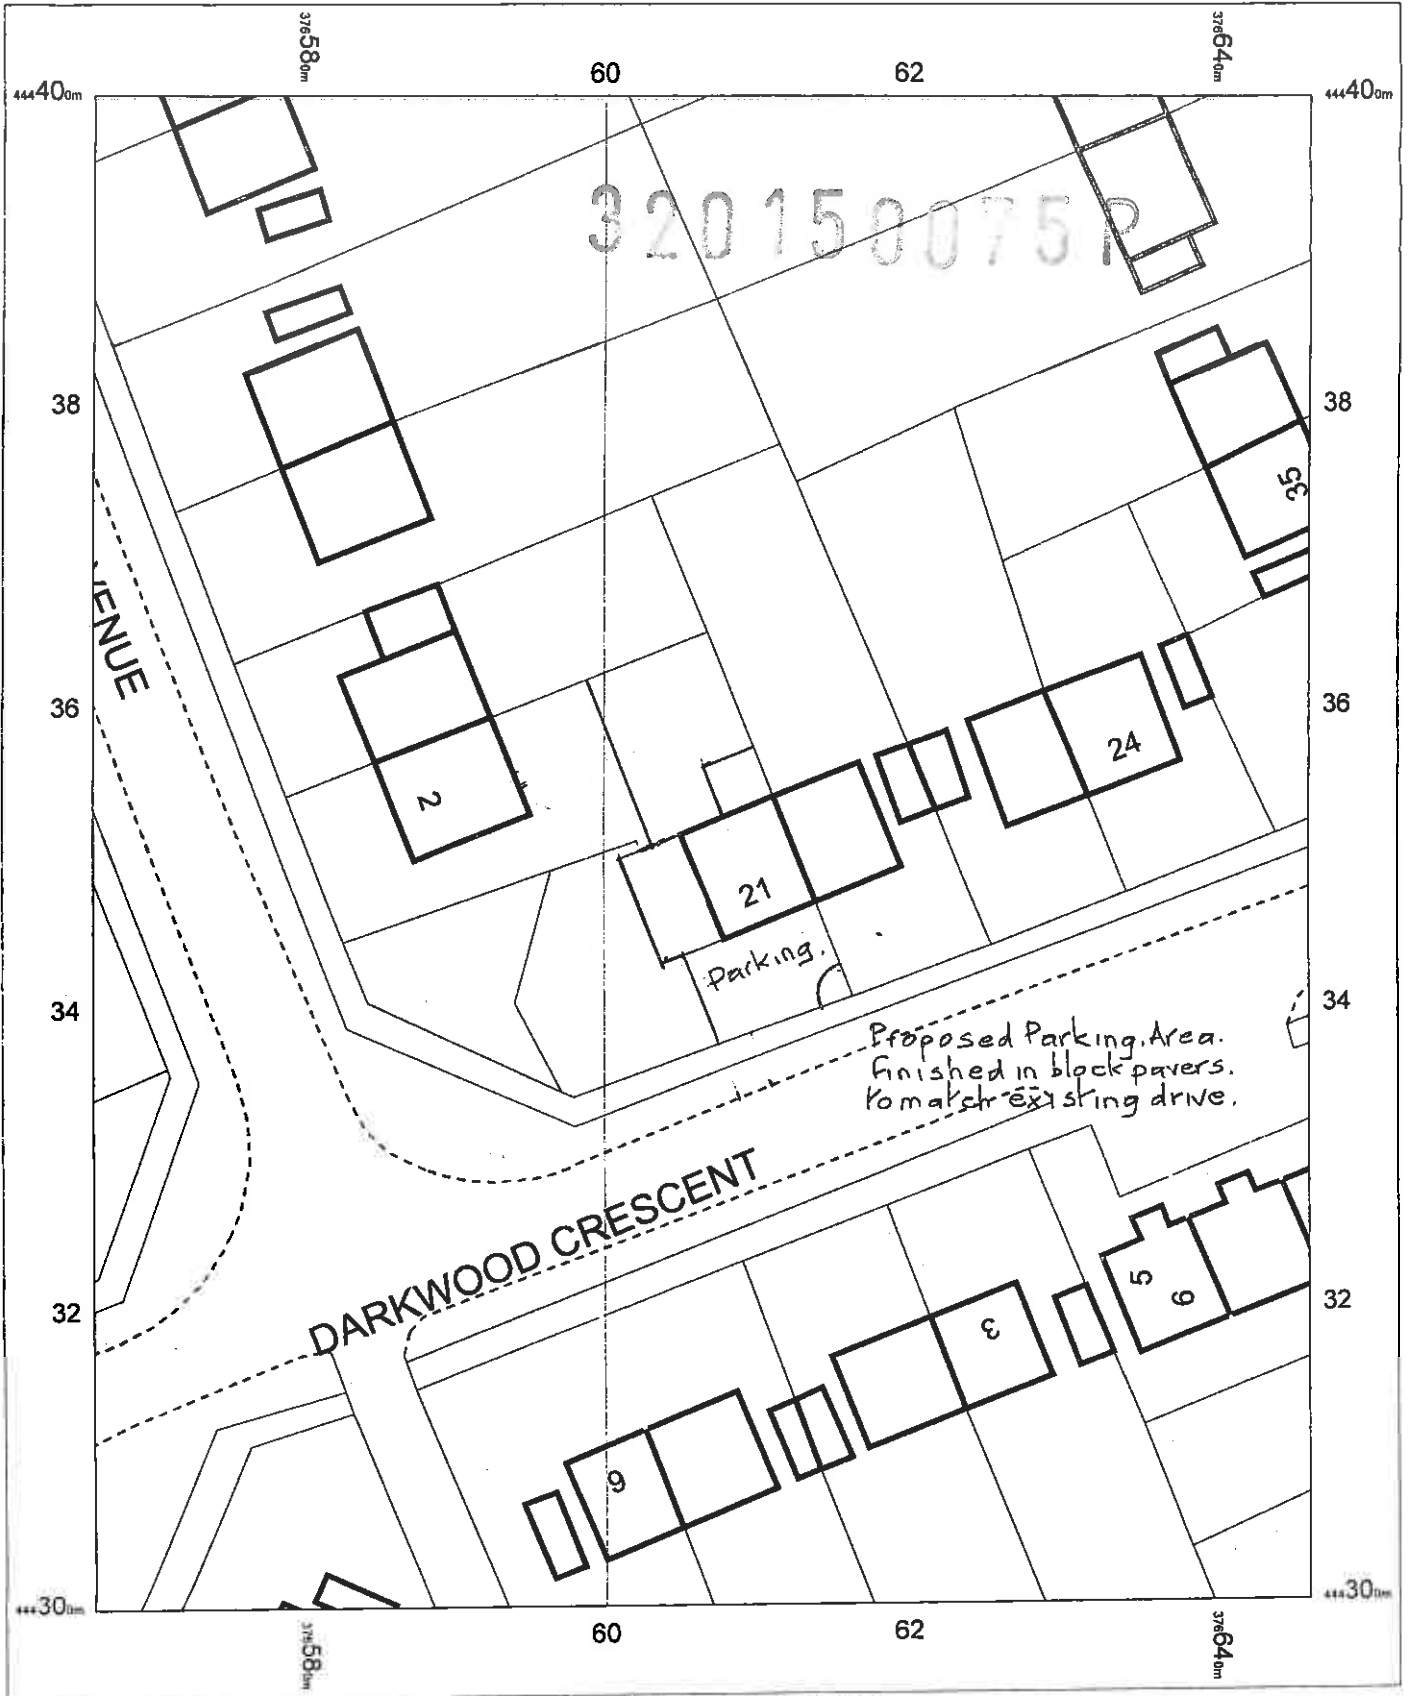

EXISTING SITE PLAN  
SCALE 1 TO 500

OS MasterMap 1250/2500/10000 scale  
05 January 2015, ID: M4P-00389076  
Dash SW Ltd

1:500 scale print at A4, Centre: 376608 E, 444350 N

©Crown Copyright Ordnance Survey. Licence no.  
100025026

PROPOSED SITE PLAN  
SCALE 1 TO 500

OS MasterMap 1250/2500/10000 scale  
05 January 2015, ID: M4P-00389076  
Dash SW Ltd  
1:500 scale print at A4, Centre: 376608 E, 444350 N  
©Crown Copyright Ordnance Survey. Licence no.  
100025026