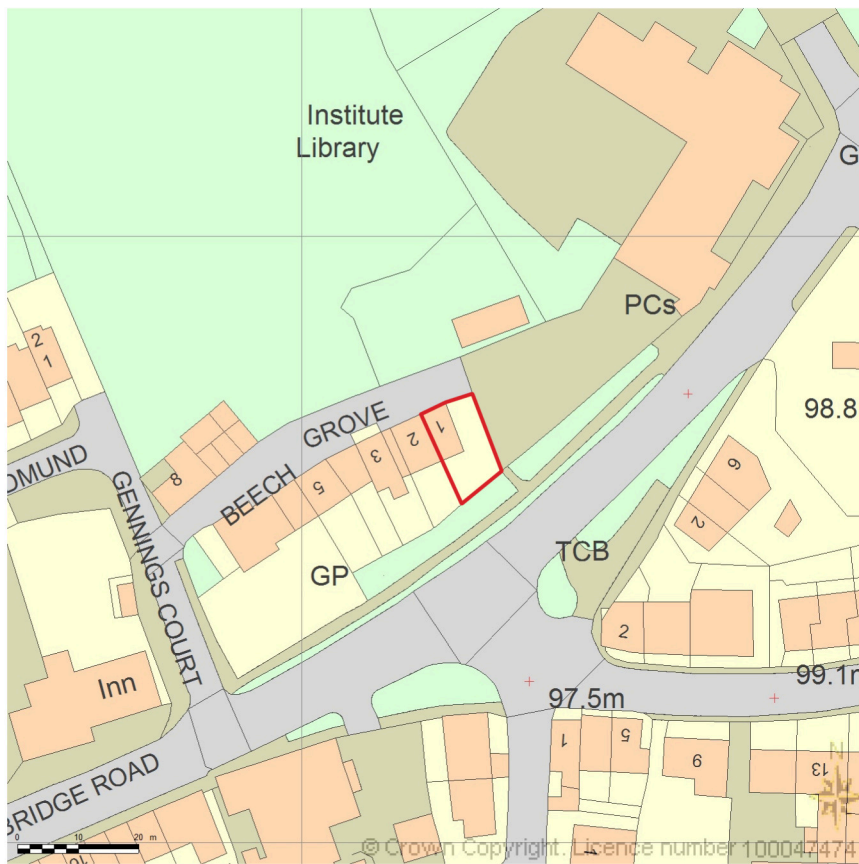

SITE LOCATION PLAN
AREA 2 HA
SCALE: 1:1250 on A4
CENTRE COORDINATES: 376922 , 444167

Supplied by Streetwise Maps Ltd
www.streetwise.net
Licence No: 100047474