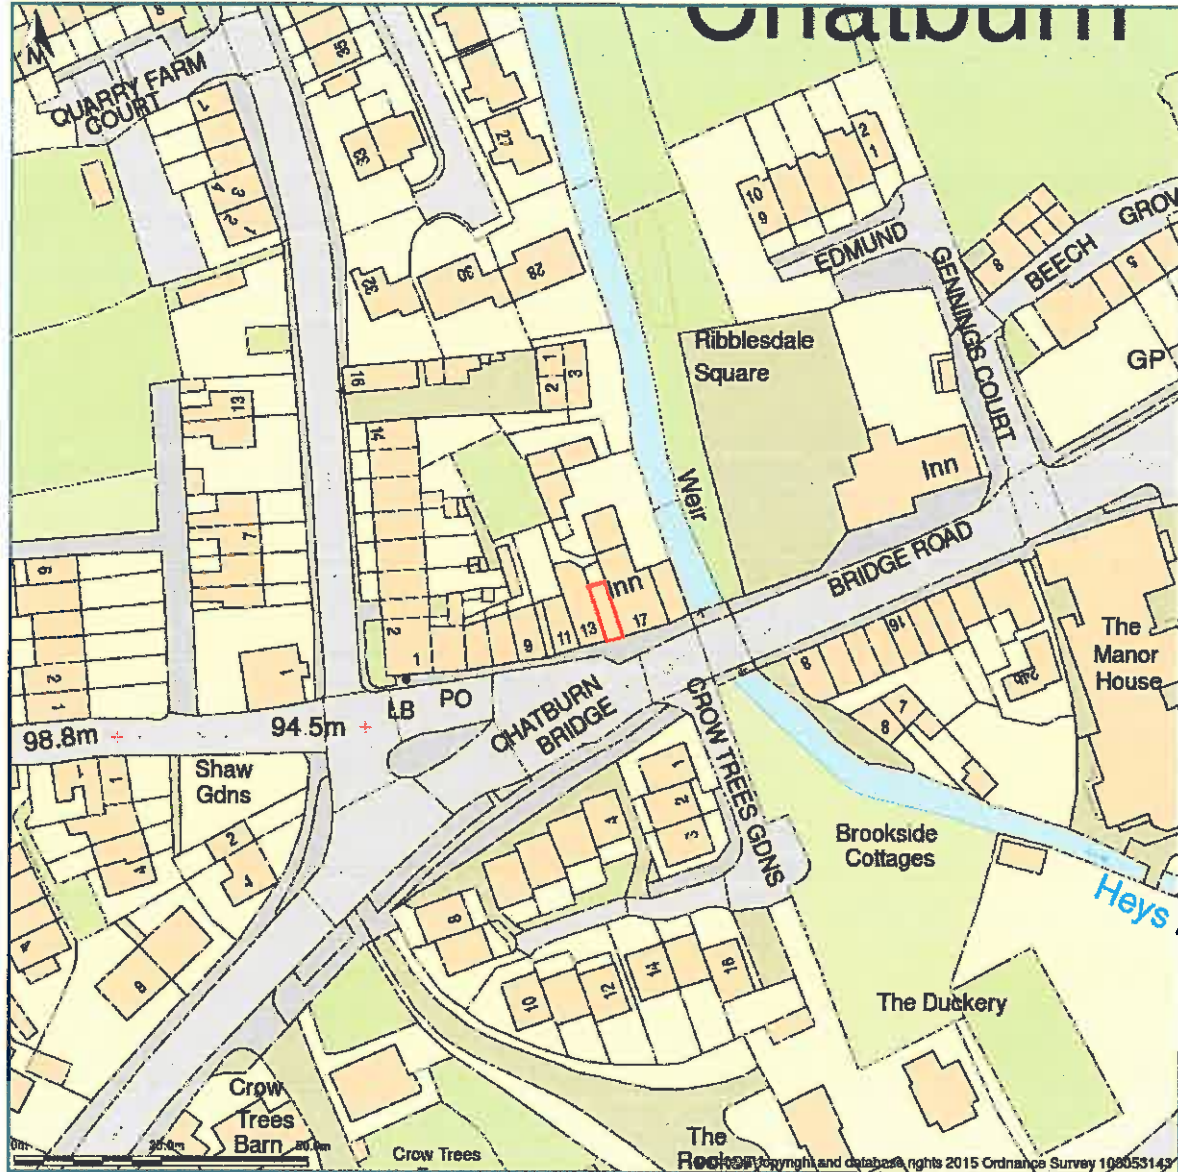

Scissor Sister Hair Design, Scissor Sister, 15 Bridge Road, Clitheroe, BB7 4AW

Site Plan shows area bounded by: 376711.0,444003.0 376911.0,444203.0 (at a scale of 1:1250) The representation of a road, track or path is no evidence of a right of way. The representation of features as lines is no evidence of a property boundary.

Produced on 14th Feb 2015 from the Ordnance Survey National Geographic Database and incorporating surveyed revision available at this date. Reproduction in whole or part is prohibited without the prior permission of Ordnance Survey. © Crown copyright 2015. Supplied by buyaplan.co.uk a licensed Ordnance Survey partner (100053143). Unique plan reference: #00057387-AE959A