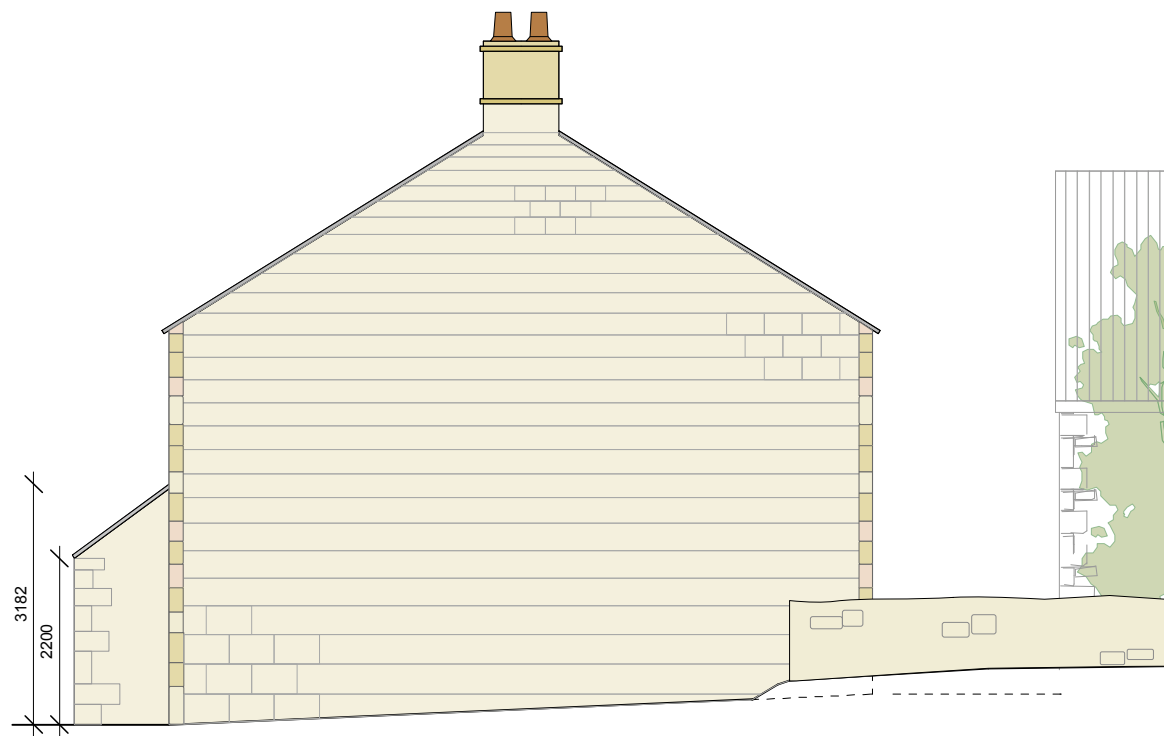

EAST ELEVATION

SOUTH ELEVATION

WEST ELEVATION

NORTH ELEVATION

| | |
|--|-----------------|
| Higher Lickhurst Farmhouse Chipping | |
| Existing Elevations | |
| Drwg. No.: 1735.E.03 | Rev.: A |
| Date: 4/11 | Scale: 1:100@A3 |
| IWA Architects <small>Waterloo Mill, Waterloo Road, Clitheroe, Lancs. BB7 1LR. Tel. 01200 423487. Fax. 01200 458278</small> | |
| <small>Email address : admin@iwarhitects.co.uk Website address : www.iwarhitects.co.uk</small> | |

Rev A 01/12 existing window to attic added