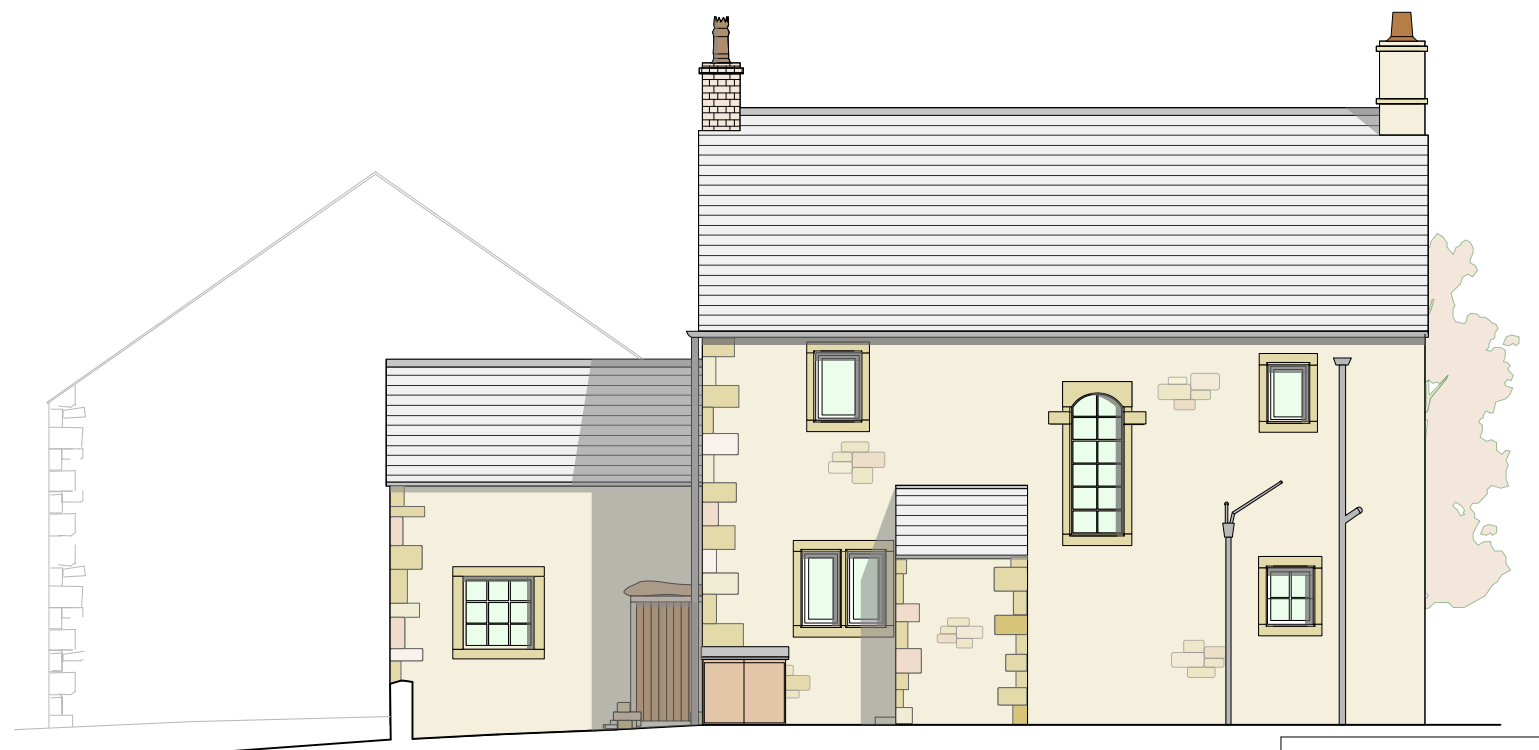

EAST ELEVATION

SOUTH ELEVATION

WEST ELEVATION

NORTH ELEVATION

| | |
|--|-----------------|
| Higher Lickhurst Farmhouse Chipping | |
| Existing Elevations | |
| Drwg. No.: 1735.E.03 | Rev.: A |
| Date: 4/11 | Scale: 1:100@A3 |
| IWA Architects <small>Waterloo Mill, Waterloo Road, Clitheroe, Lancs. BB7 1LR. Tel. 01200 423487. Fax. 01200 458278</small> | |
| <small>Email address : admin@iwarhitects.co.uk Website address : www.iwarhitects.co.uk</small> | |

Rev A 01/12 existing window to attic added