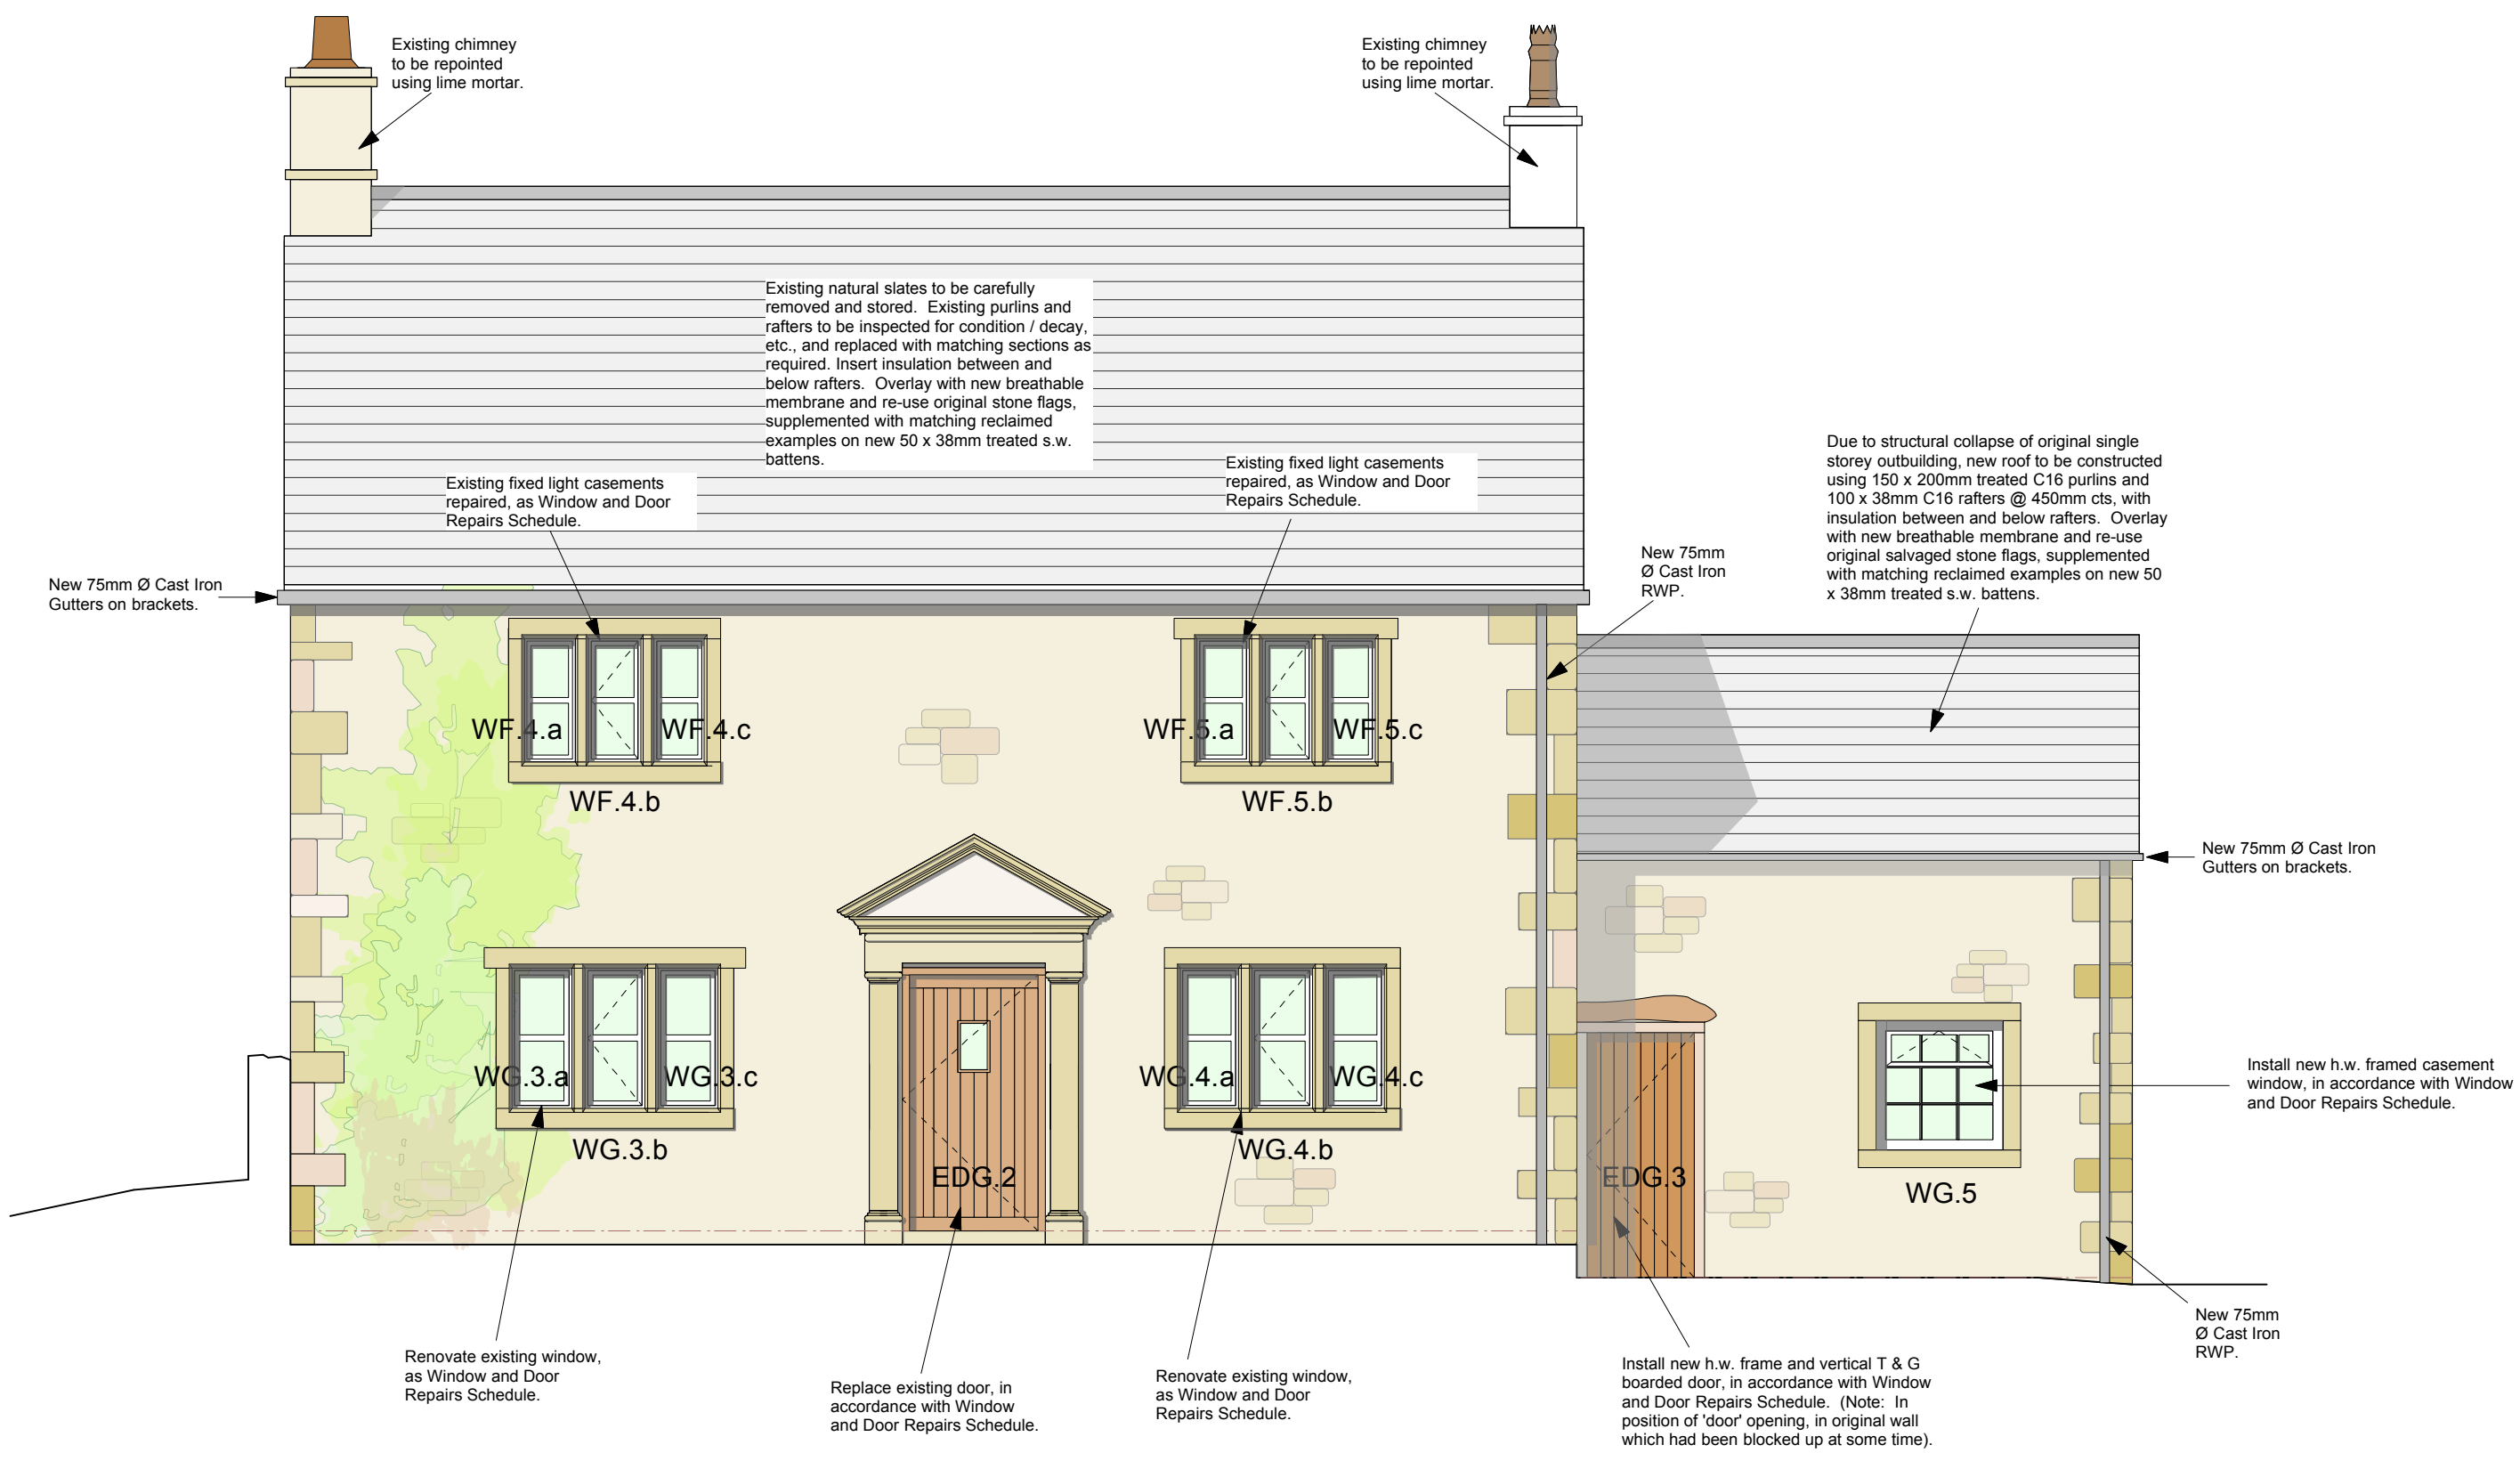

EAST ELEVATION

SOUTH ELEVATION

WEST ELEVATION

NORTH ELEVATION

Rev	Date	Description
-	-	-

Higher Likhurst Farmhouse
Chipping

Proposed Elevations -
Building Regulations

Drwg. No.: 1735.LB.003 Rev.: -

Date: Dec '14 Scale: 1:50@A1

IWA Architects

Waterloo Mill, Waterloo Road, Clitheroe, Lancashire, BB7 1LR.
t: +44 (0) 1200 423487
f: +44 (0) 1200 458278
e: admin@iwaarchitects.co.uk
w: www.iwaarchitects.co.uk