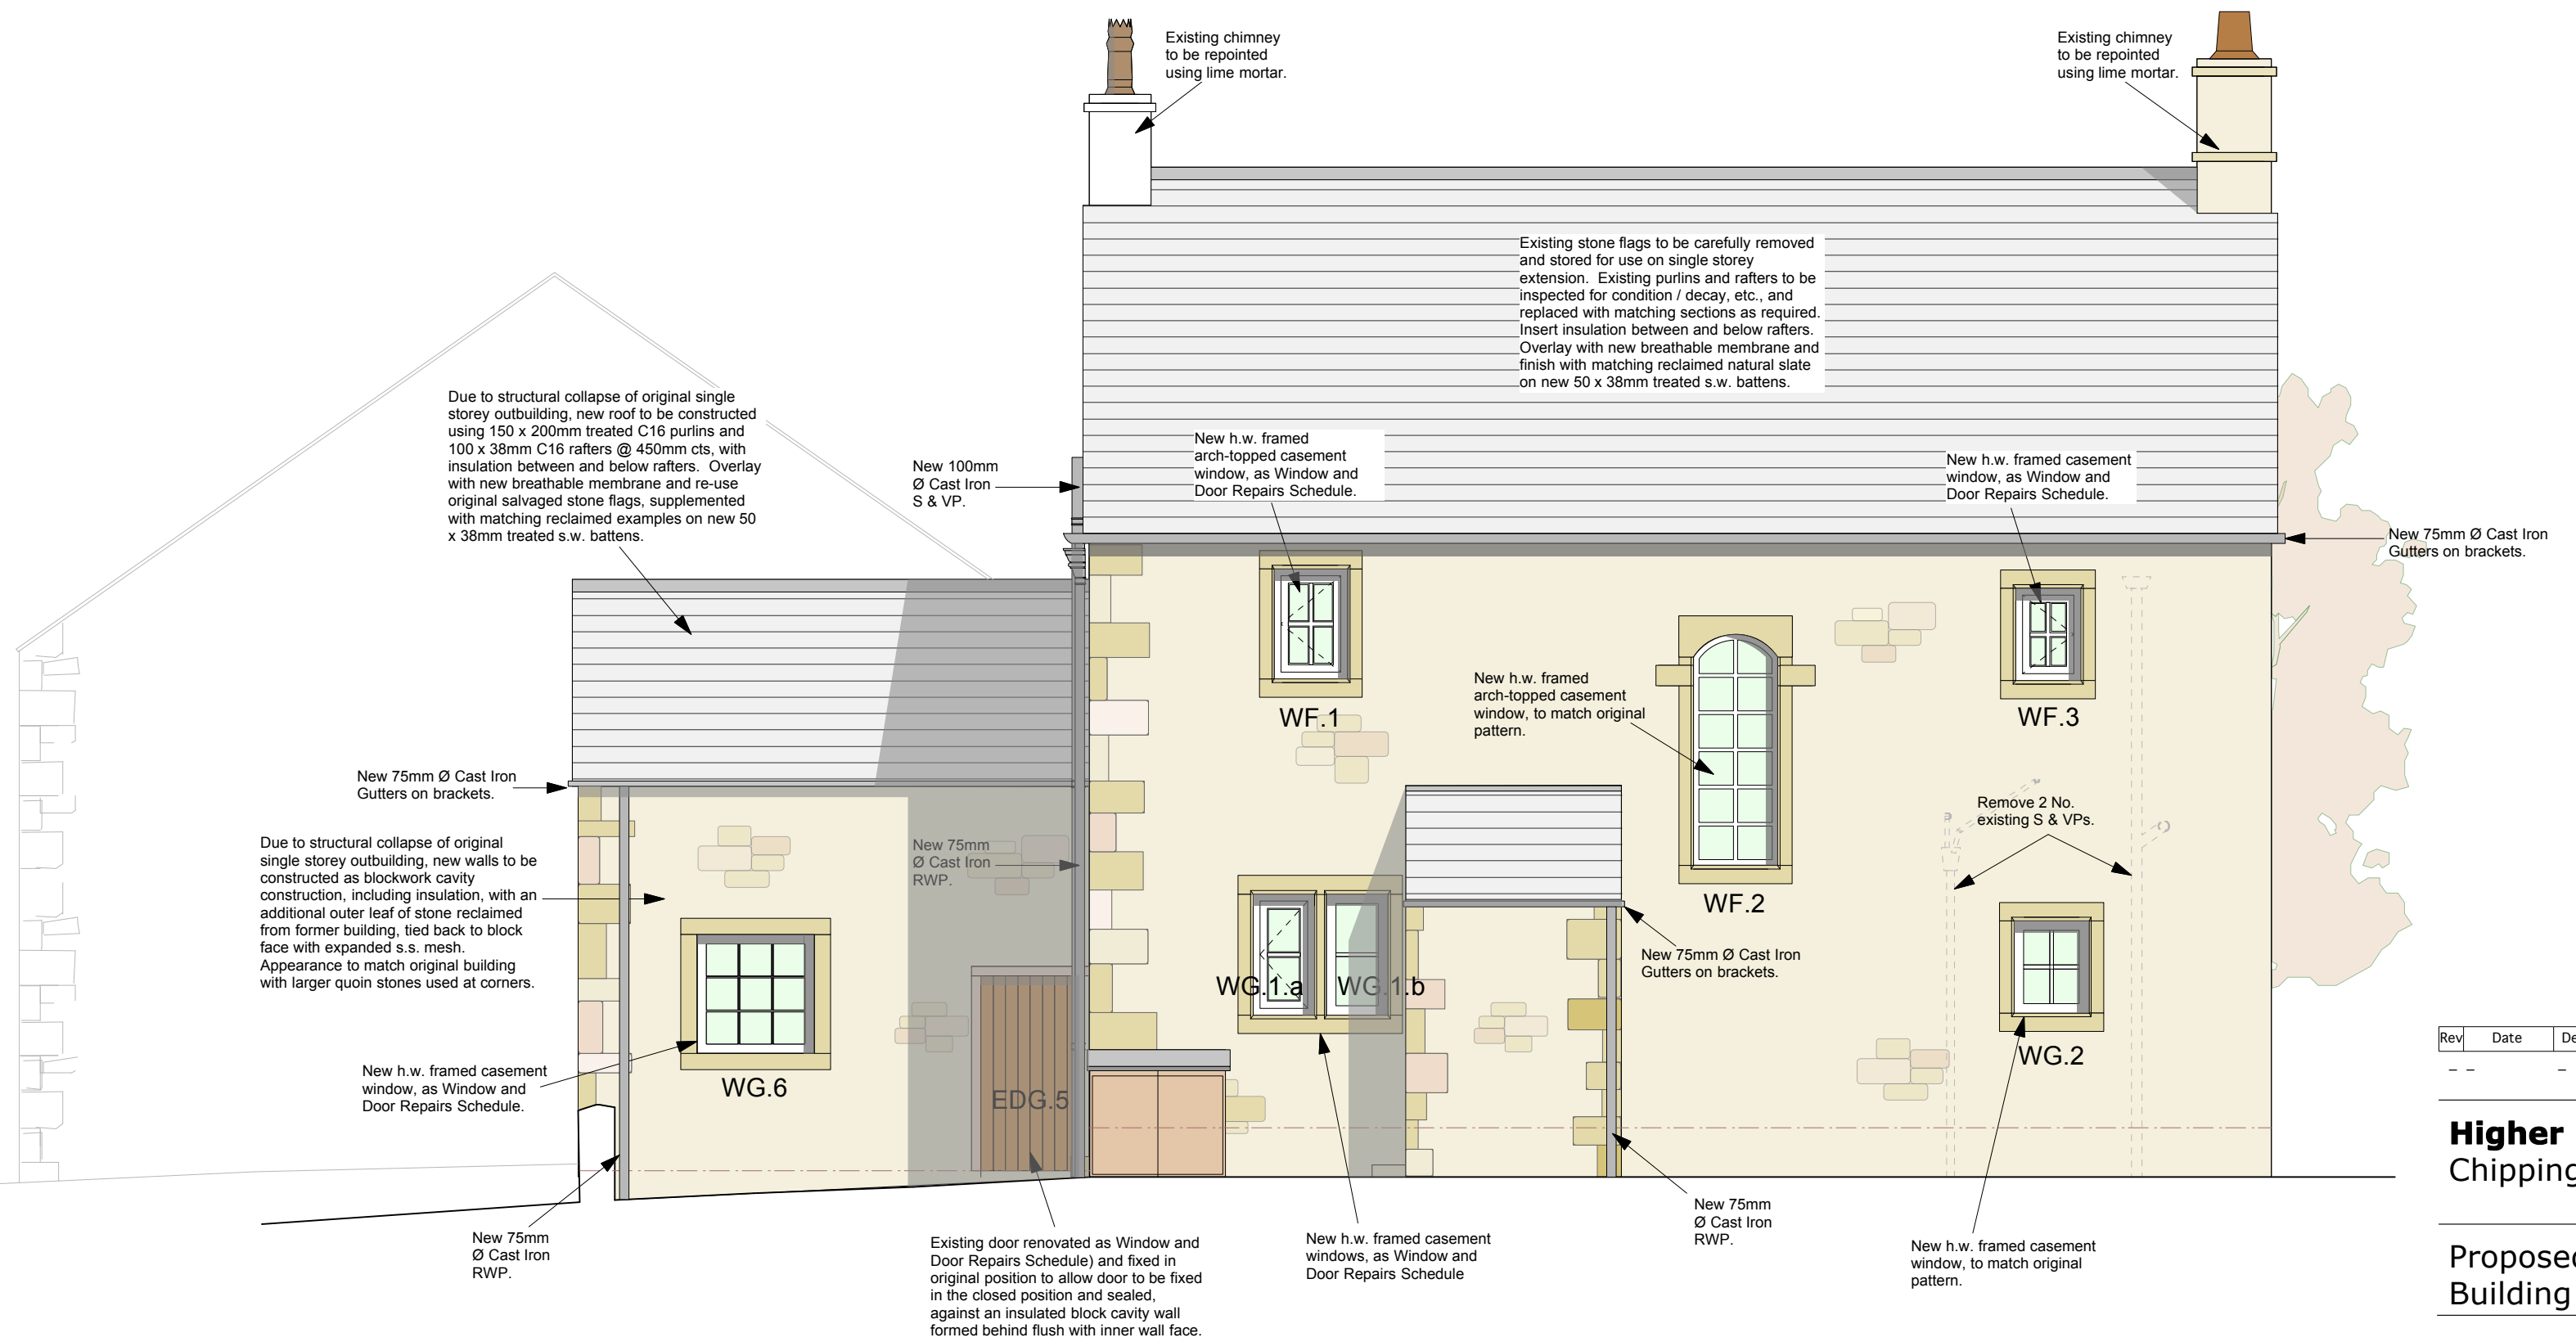

EAST ELEVATION

SOUTH ELEVATION

WEST ELEVATION

NORTH ELEVATION

Rev	Date	Description
-	-	-

Higher Likhurst Farmhouse
Chipping

Proposed Elevations -
Building Regulations

Drwg. No.: 1735.LB.003 Rev.: -

Date: Dec '14 Scale: 1:50@A1

IWA Architects

Waterloo Mill, Waterloo Road, Clitheroe, Lancashire, BB7 1LR.
t: +44 (0) 1200 423487
f: +44 (0) 1200 458278
e: admin@iwaarchitects.co.uk
w: www.iwaarchitects.co.uk