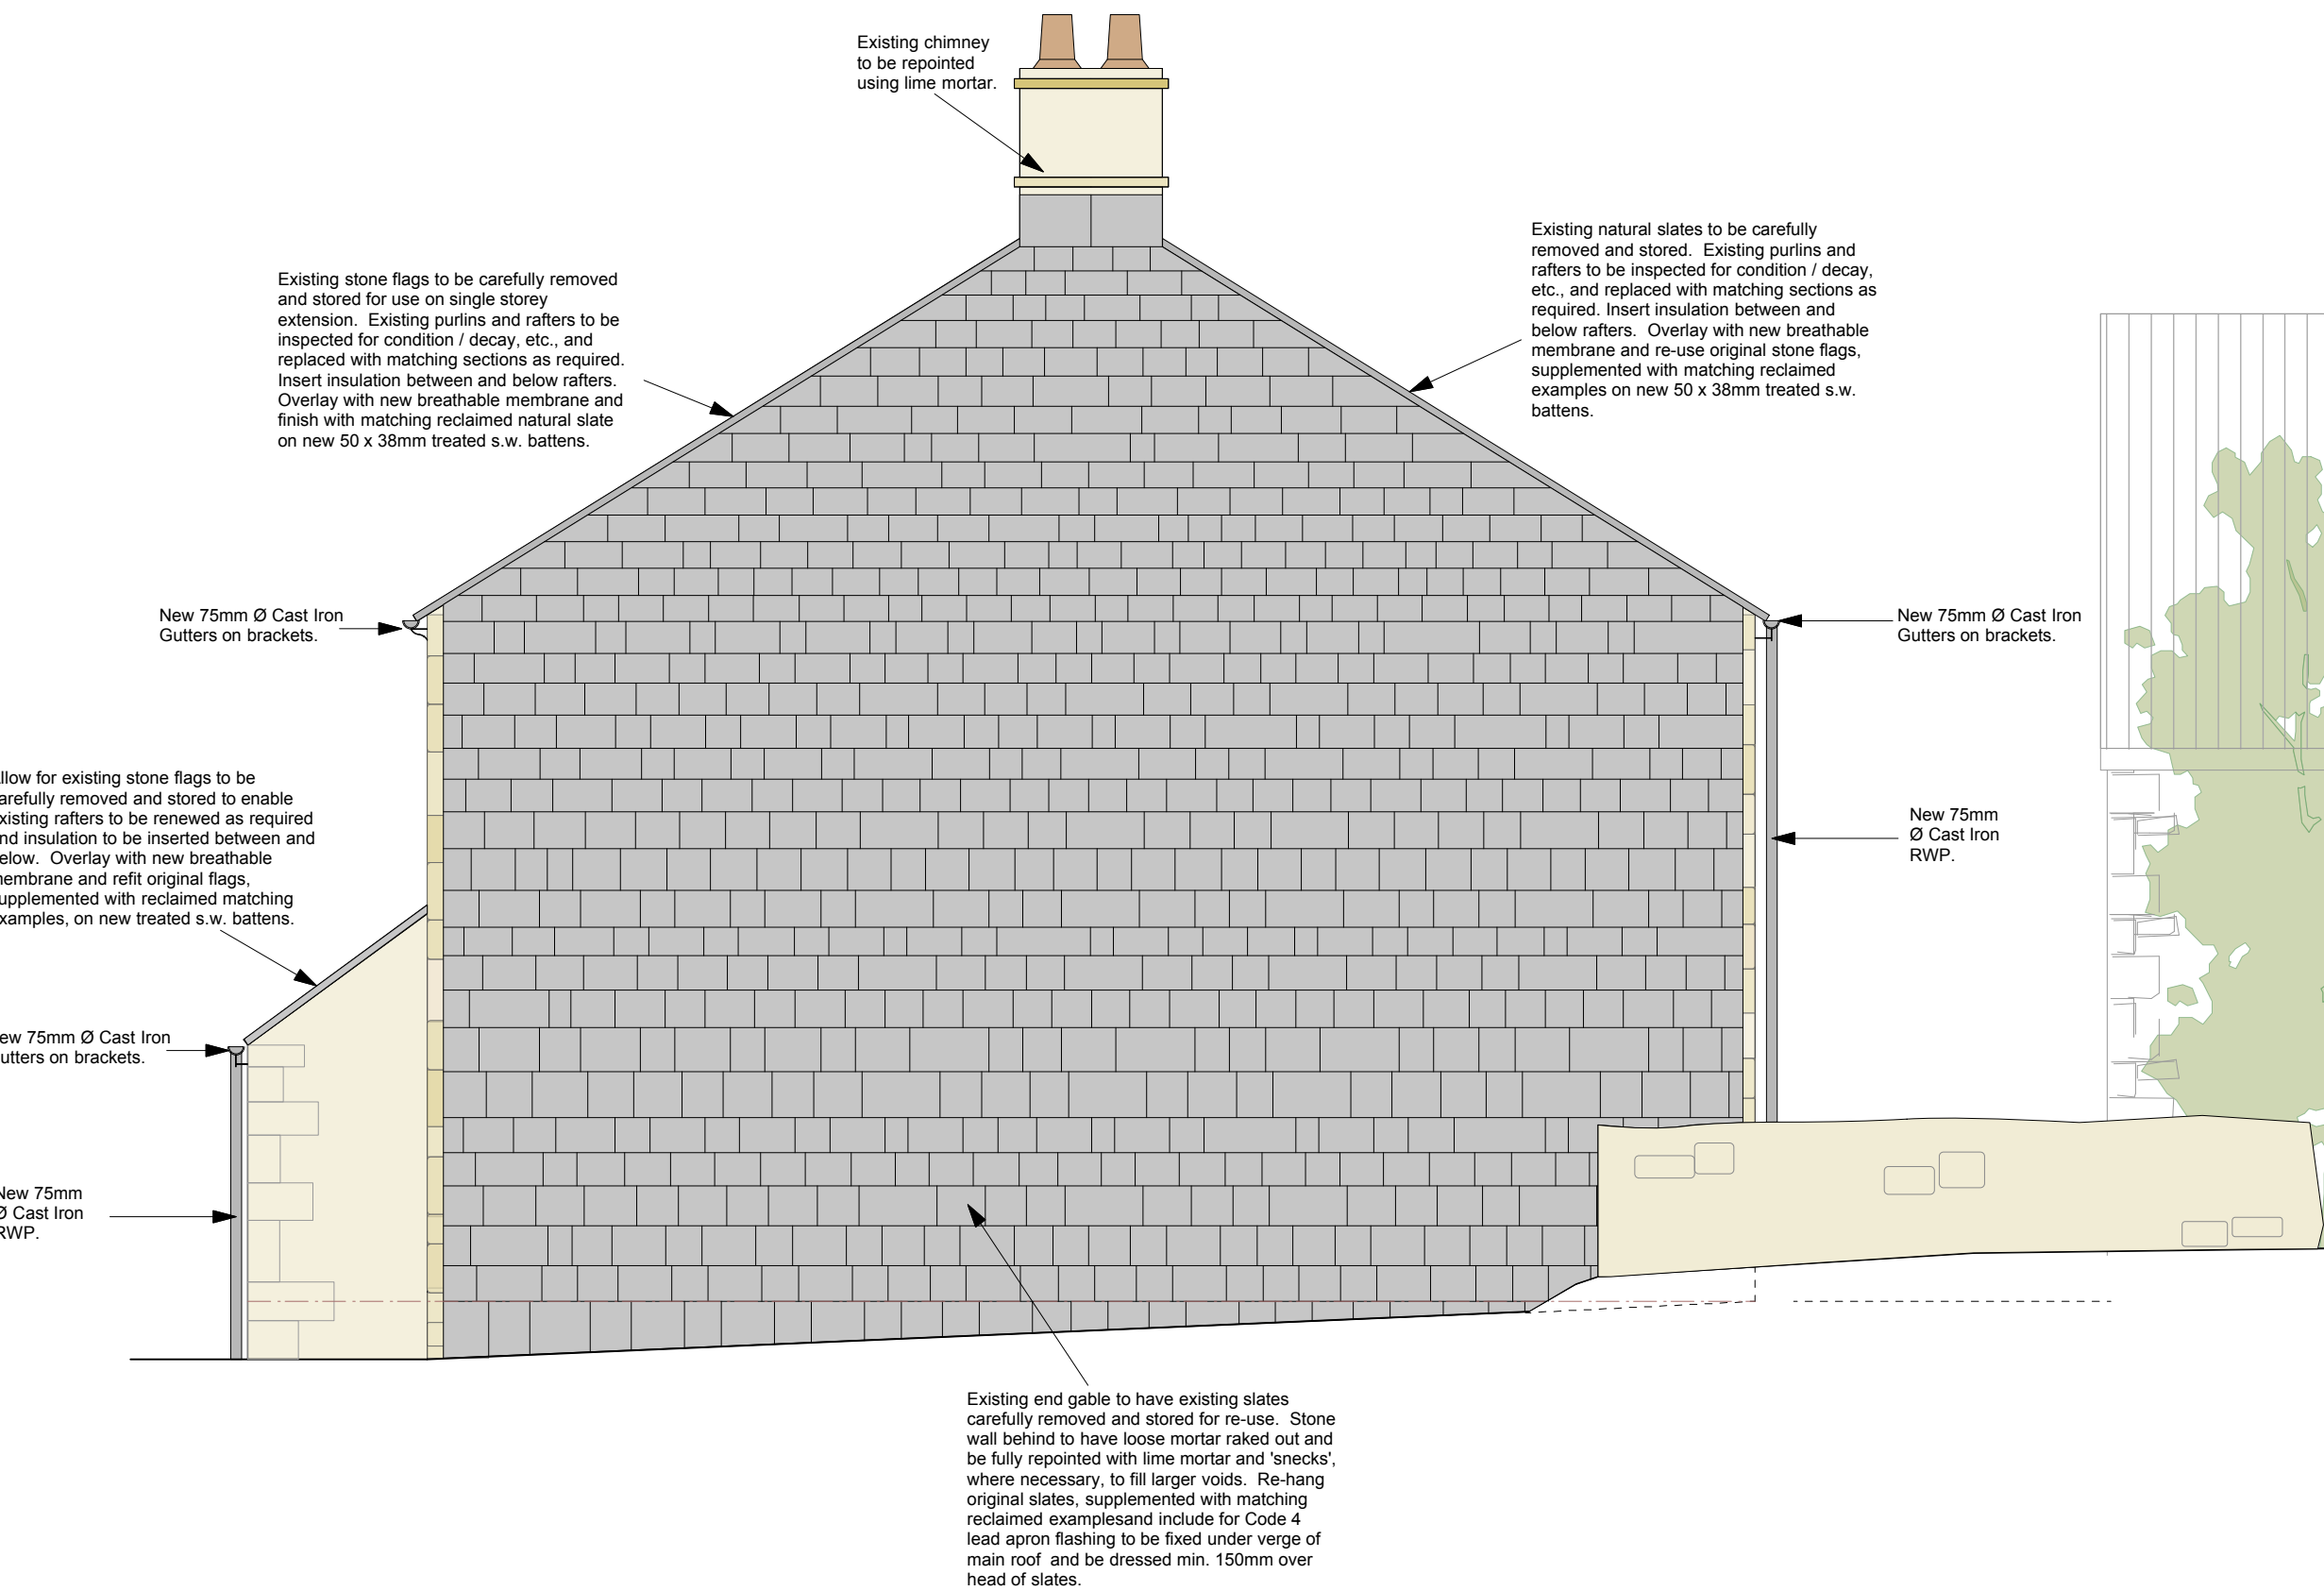

EAST ELEVATION

SOUTH ELEVATION

WEST ELEVATION

NORTH ELEVATION

Rev	Date	Description
-	-	-

Higher Likhurst Farmhouse
Chipping

Proposed Elevations -
Building Regulations

Drwg. No.: 1735.LB.003 Rev.: -

Date: Dec '14 Scale: 1:50@A1

IWA Architects

Waterloo Mill, Waterloo Road, Clitheroe, Lancashire, BB7 1LR.
t: +44 (0) 1200 423487
f: +44 (0) 1200 458278
e: admin@iwaarchitects.co.uk
w: www.iwaarchitects.co.uk