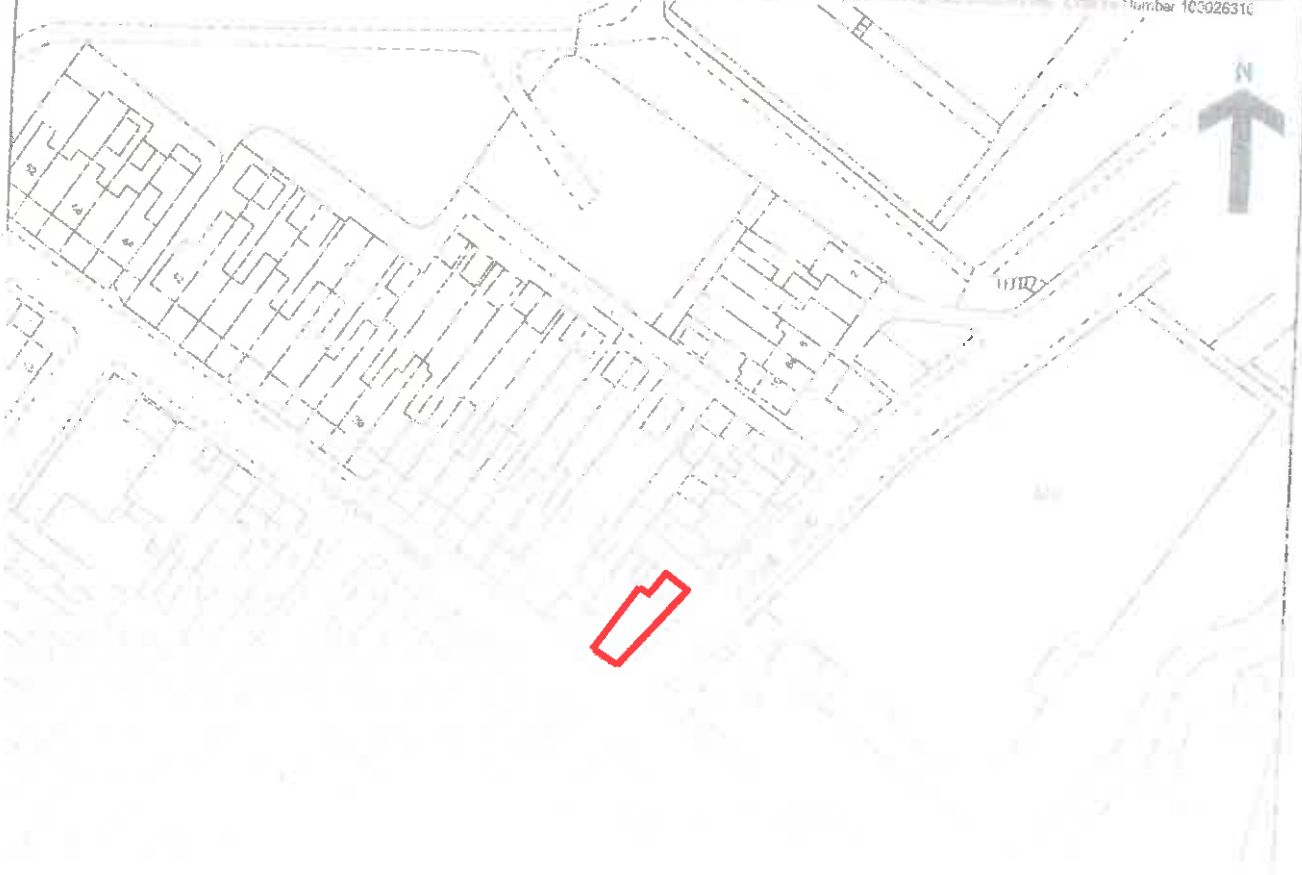

320150285P

DESIGN AND ACCESS STATEMENT

Land Registry
Official copy of
title plan

Title number LAN82929
Ordnance Survey map reference SD74418W
Scale 1:1250 enlarged from 1:2500
Administrative area Lancashire: Ribbles Valley

© Crown Copyright. Produced by Land Registry. Reproduction in whole or in part is prohibited without the express permission of Land Registry. Licence number 103026310

Figure 11: Location of property - Land Registry document, Title number LAN82929