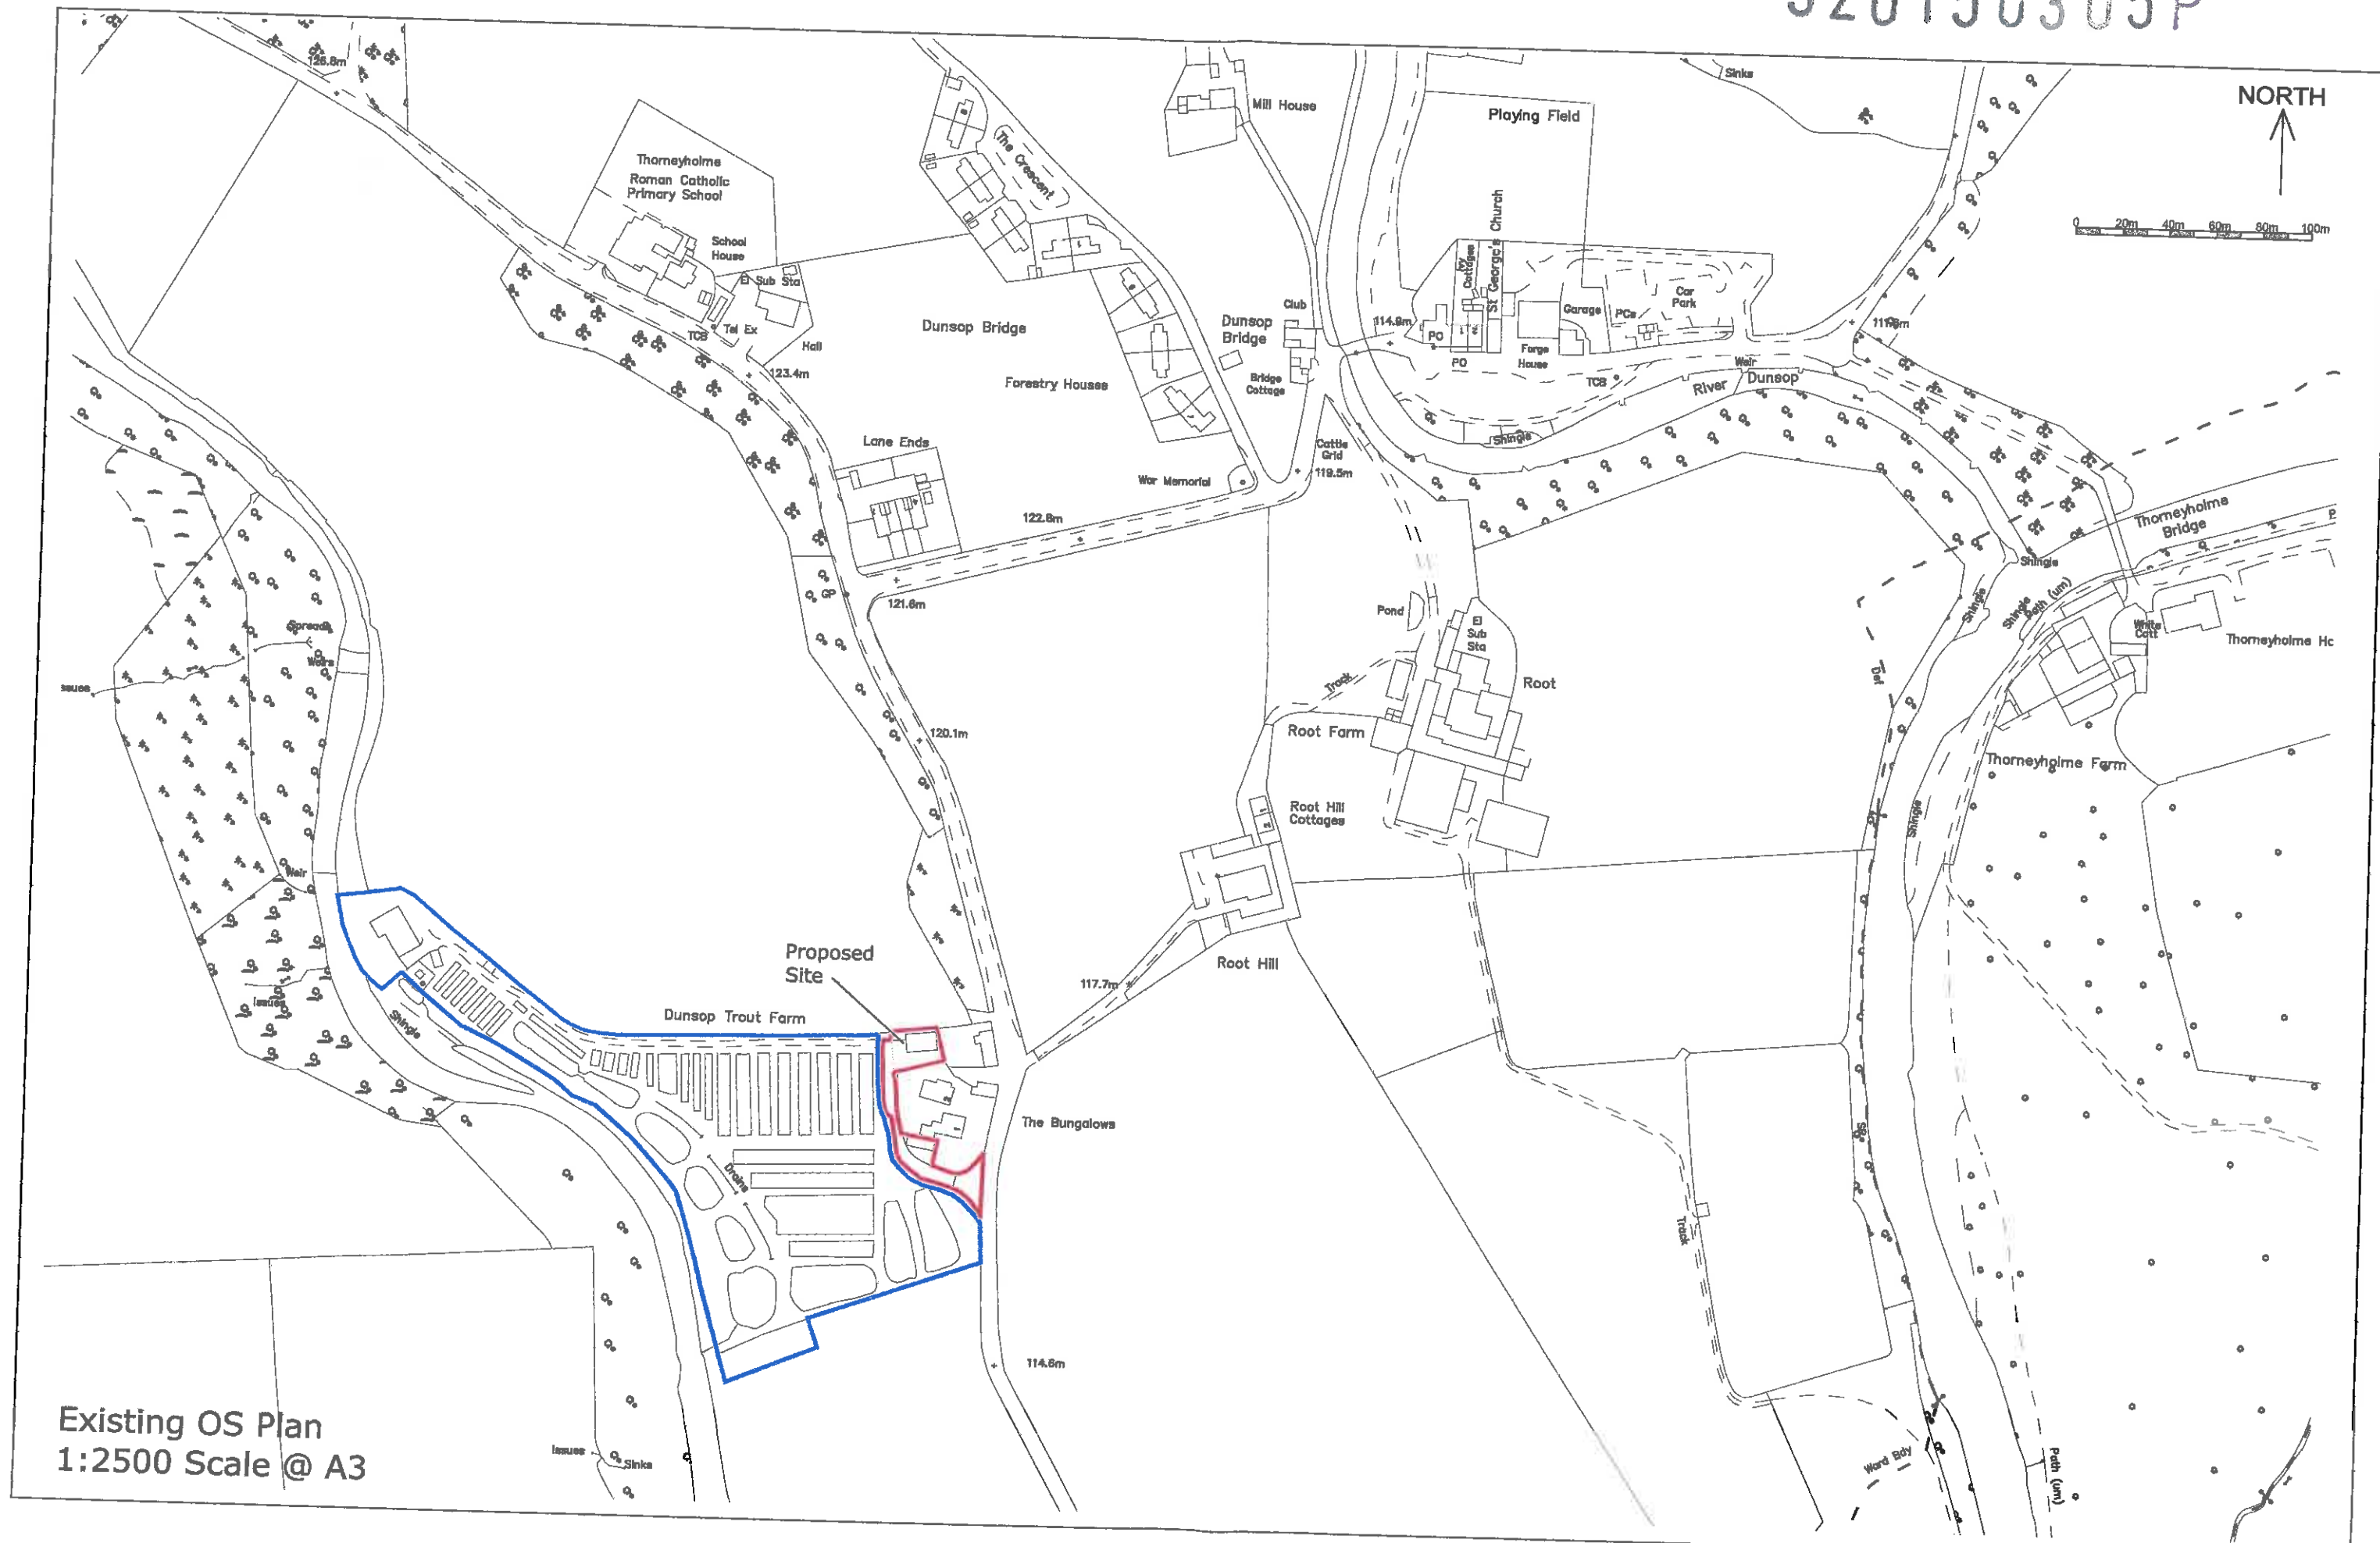

320150305P

NORTH

Existing OS Plan
1:2500 Scale @ A3