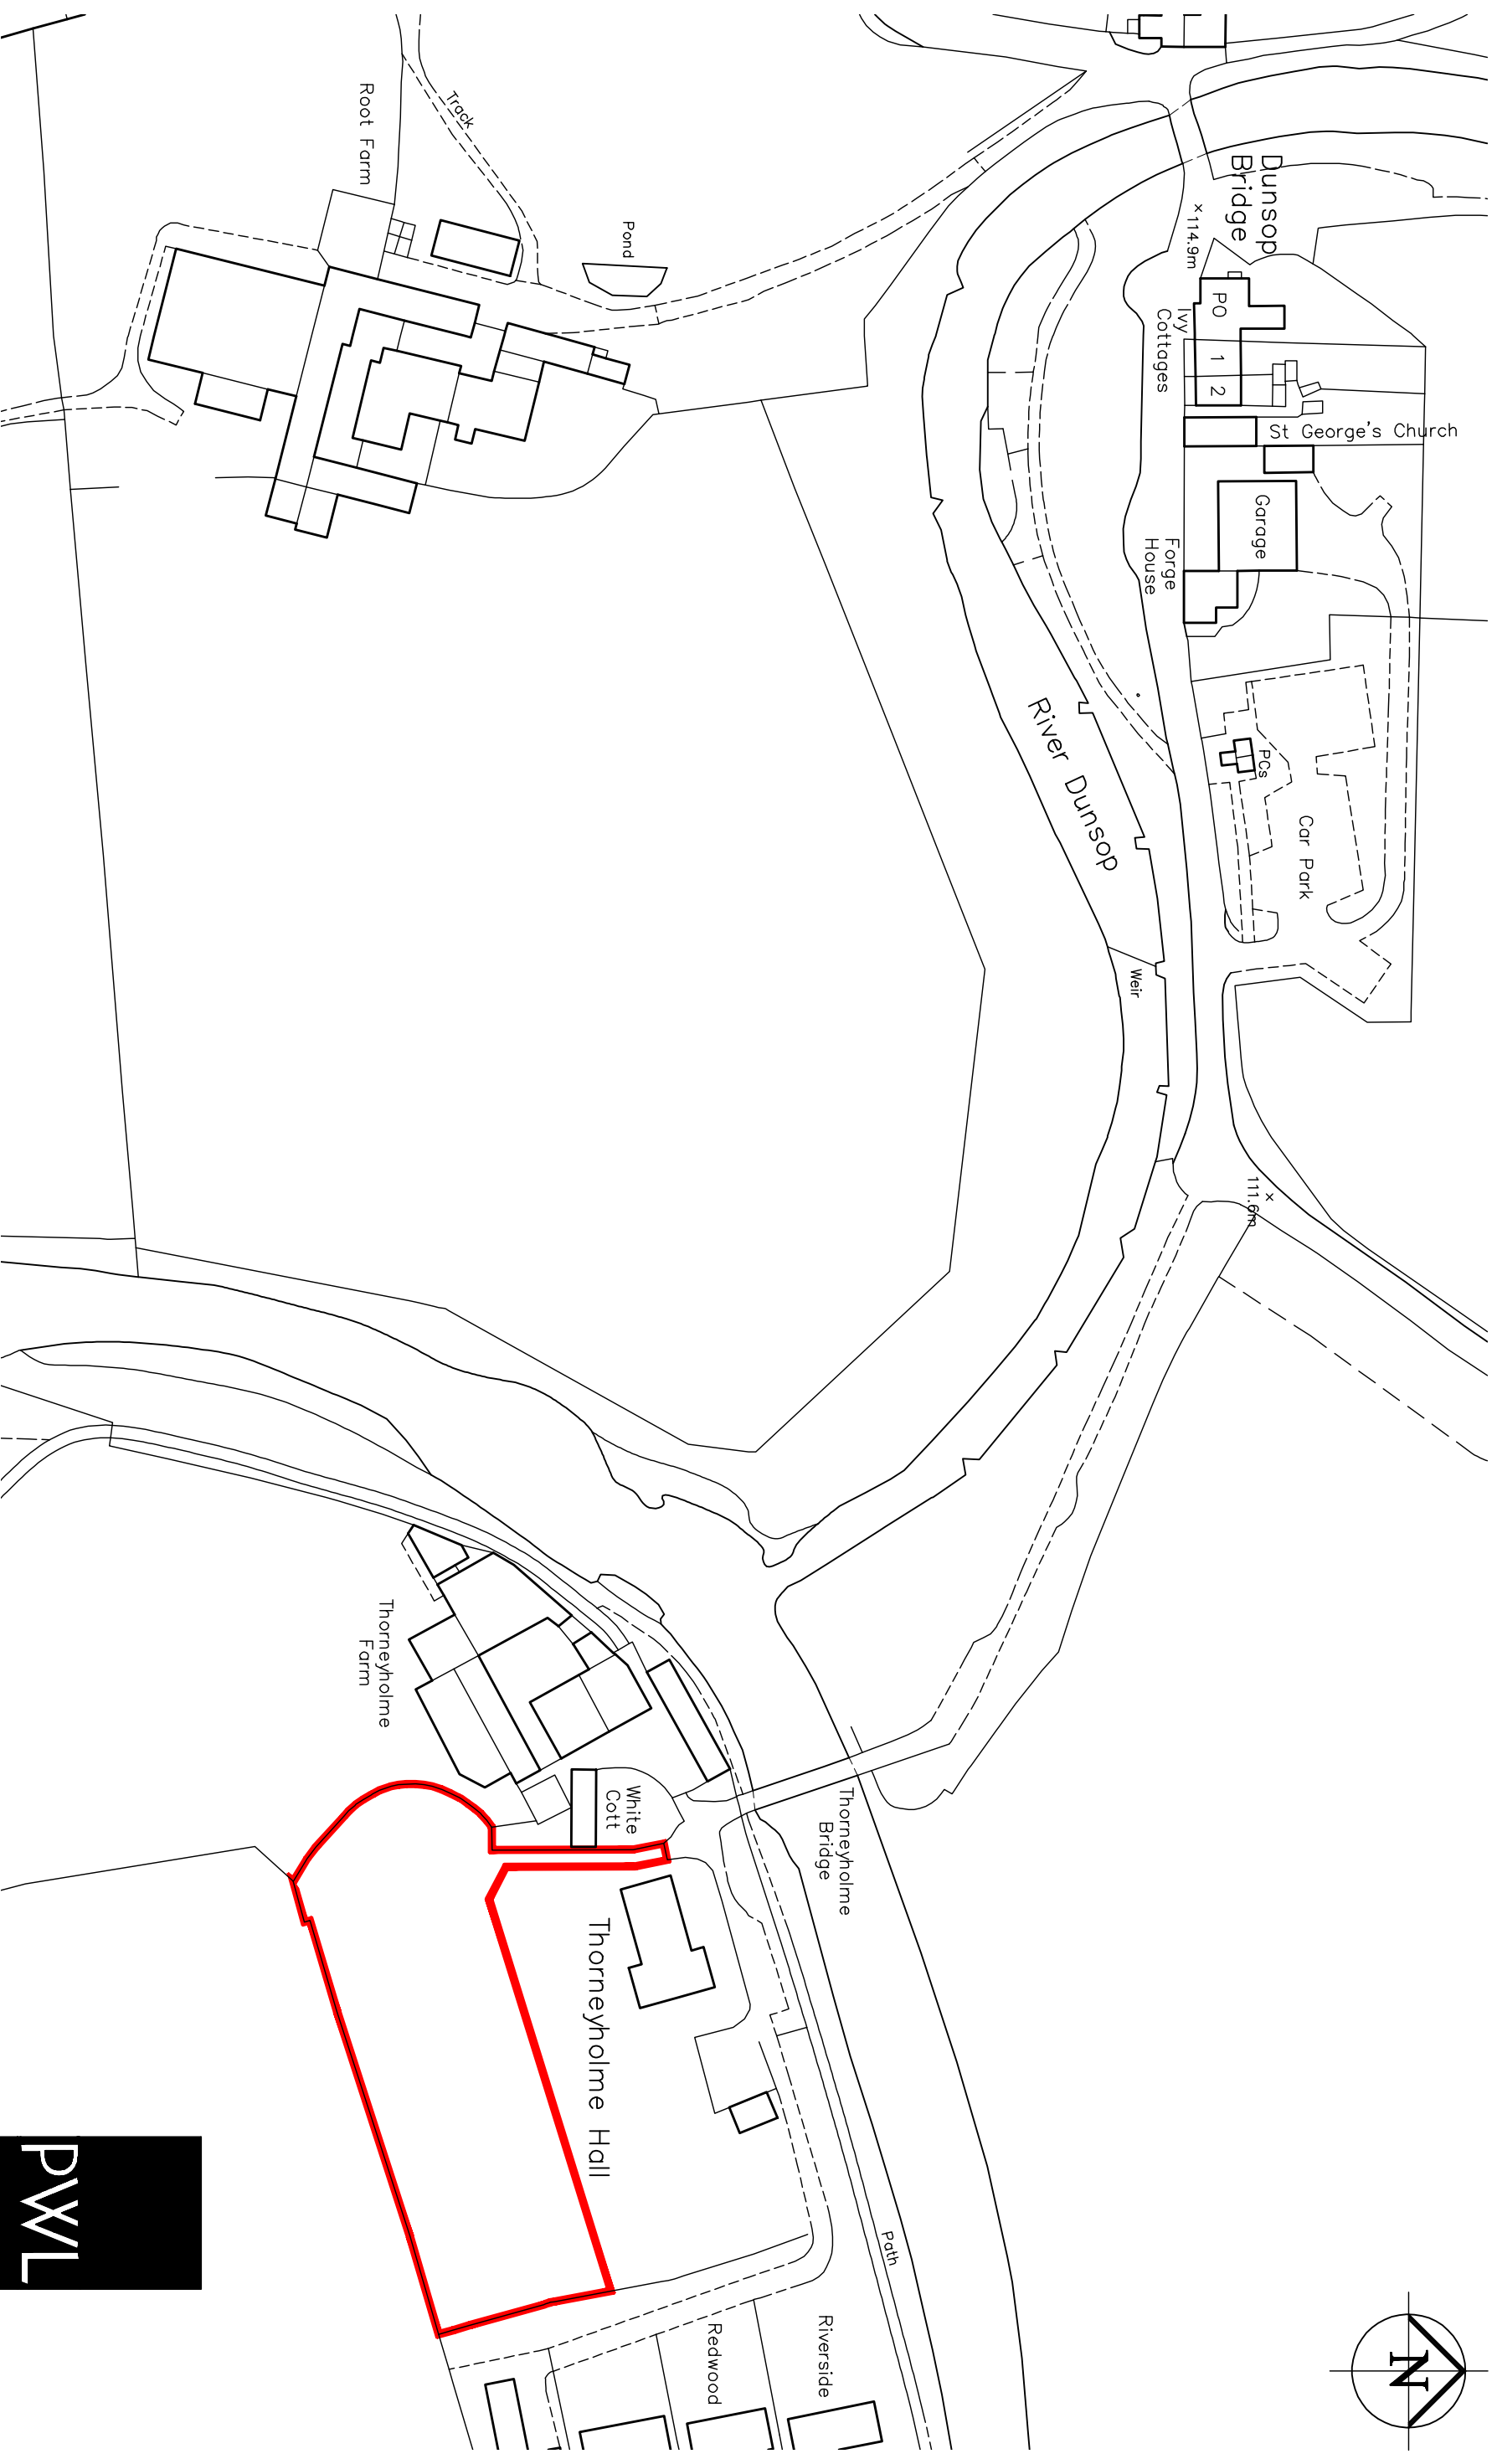

Thorneyholme Hall, Dunsop Bridge

1:1250@A3 1178-PL-01B

Location Plan

ARCHITECTS

The Studio 29 Best Lane Leyland Preston PR35 4HP
Tel 01773 467404 E Mail info@pwlandarchitects.com