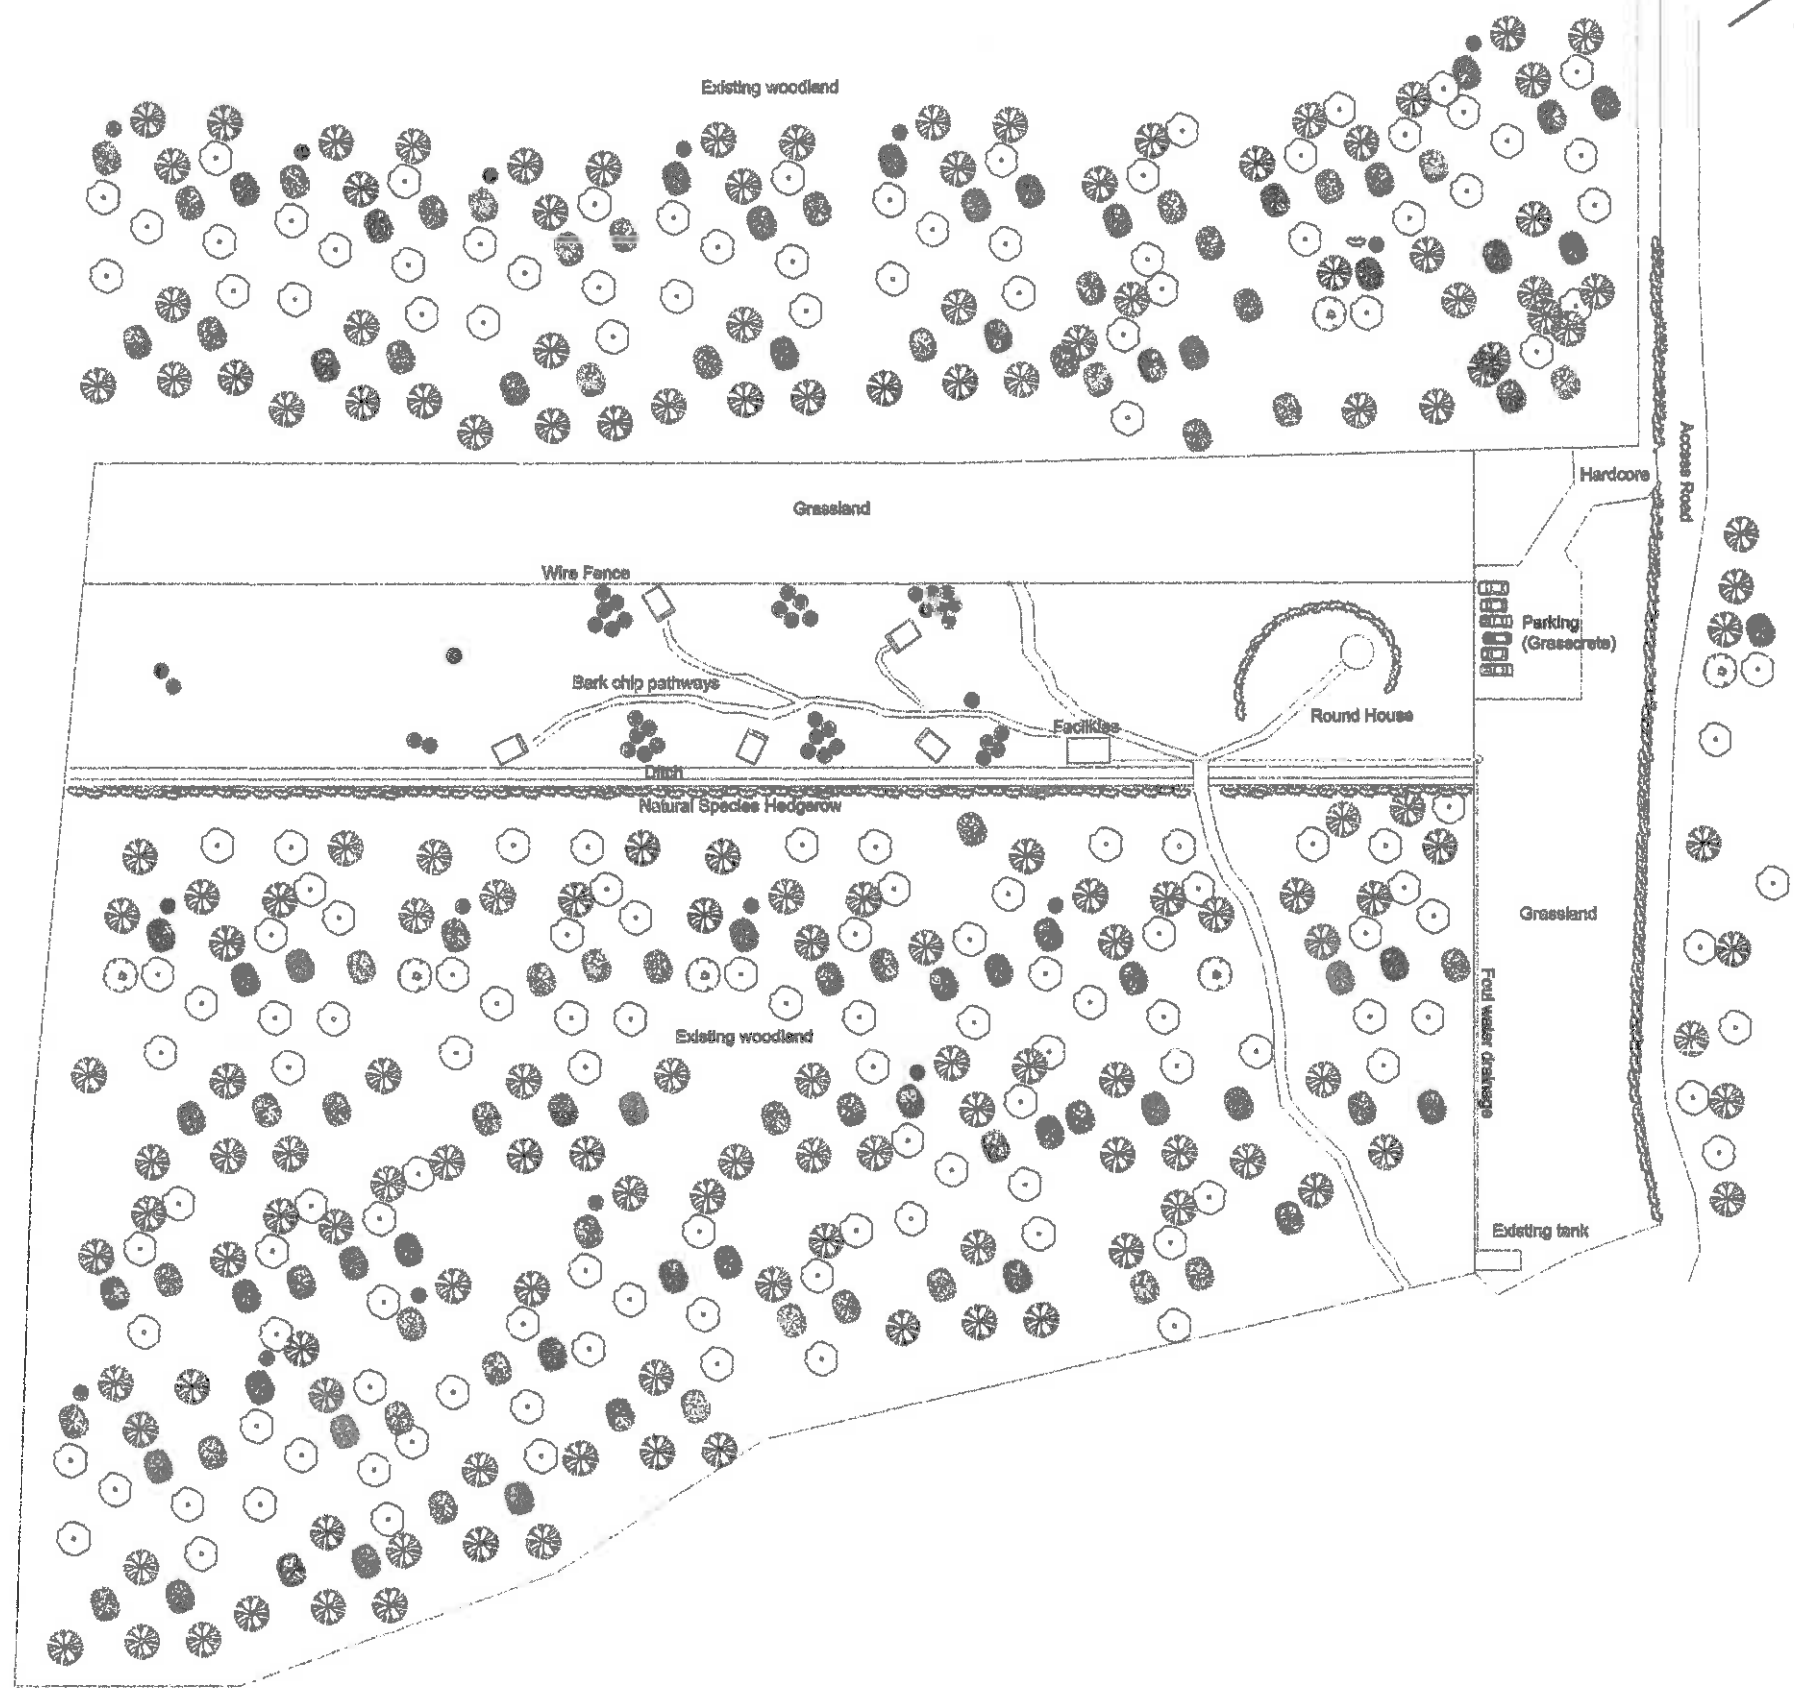

EXISTING SITE
PLAN

Scale; 1:1000

Site Plan - Bowland Wildlife Eco- Camping

PROPOSED SITE
PLAN

Scale; 1:1000

Site Plan - Bowland Wildlife Eco-Camping