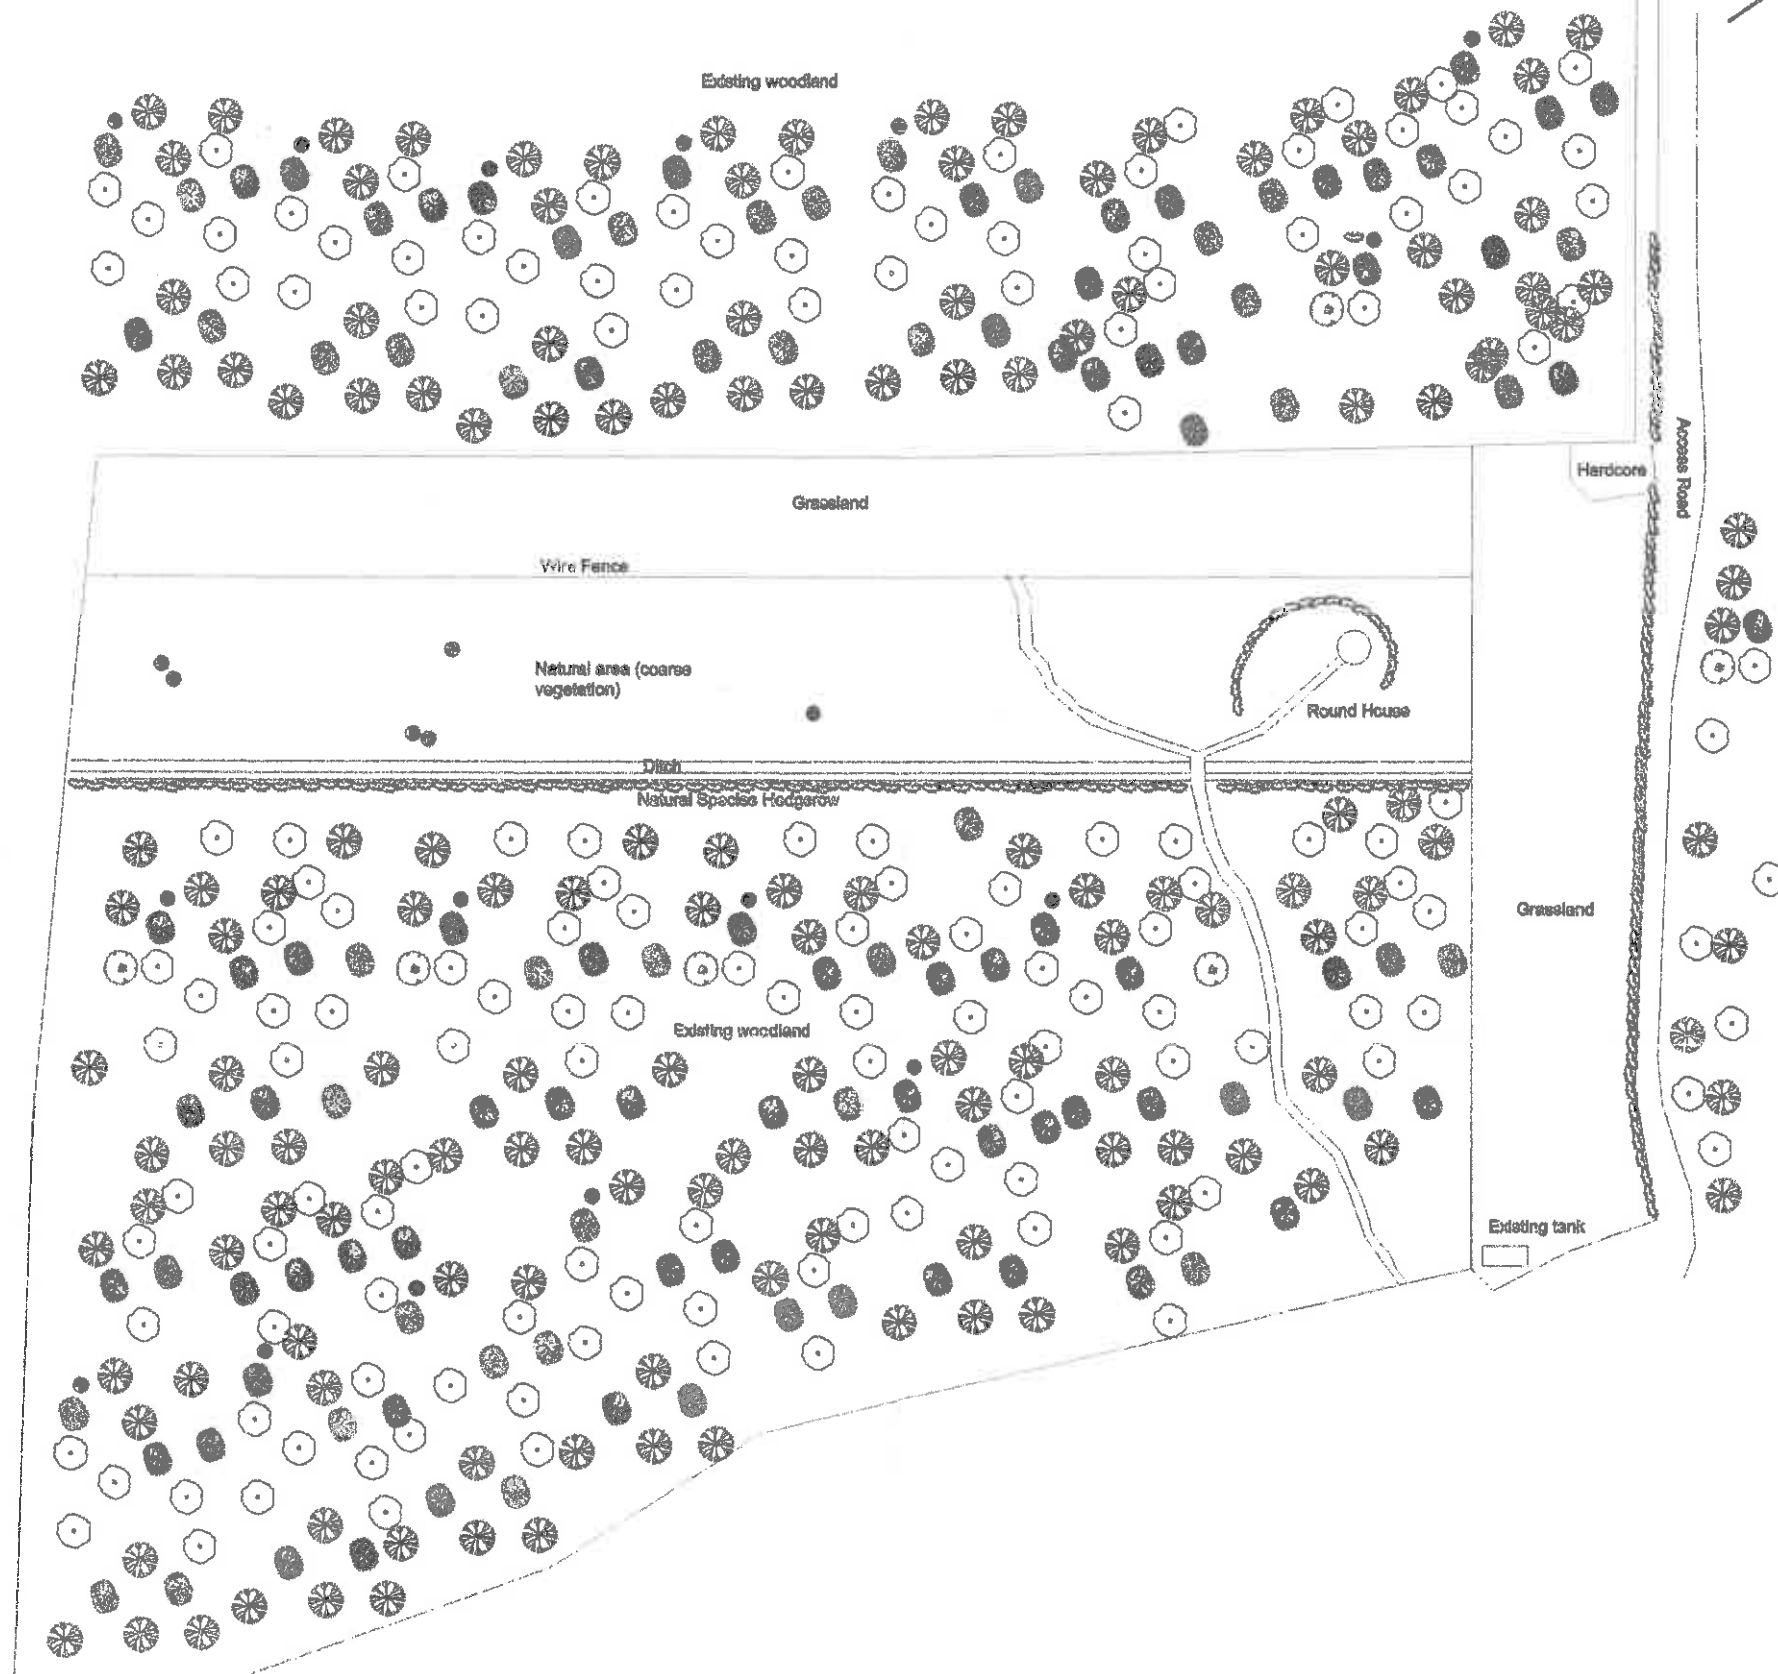

EXISTING SITE
PLAN

Scale; 1:1000

Site Plan - Bowland Wildlife Eco- Camping

PROPOSED SITE
PLAN

Scale; 1:1000

Site Plan - Bowland Wildlife Eco-Camping