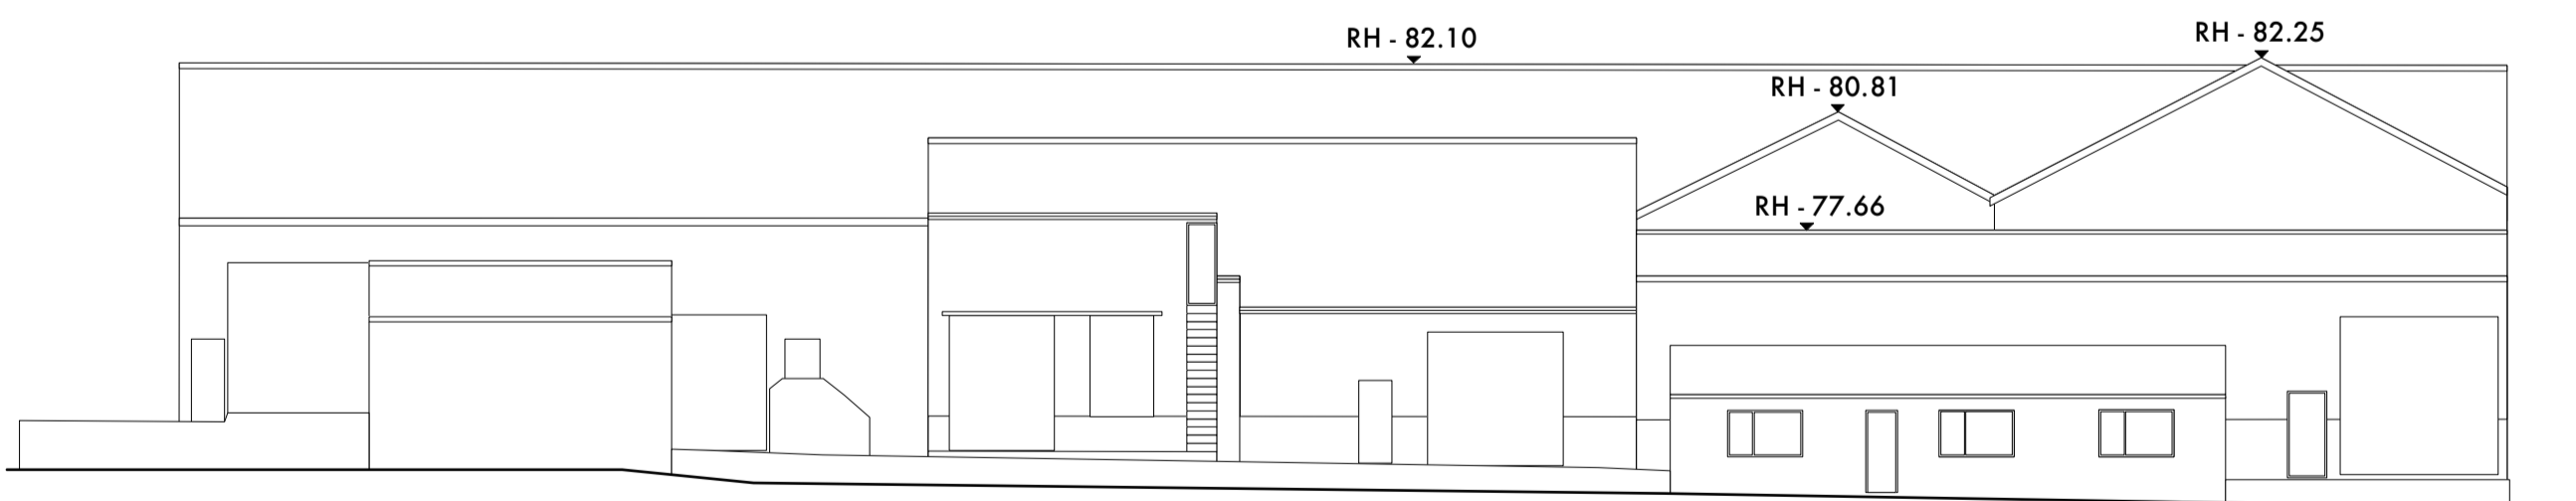

Datum 60.00

East Elevation

Datum 60.00

East Elevation

Datum 60.00

North Elevation

Datum 60.00

West Elevation

stanton andrews
architects

44 york street
clitheroe
BB7 2DL

t 01200 444490
e mail@stantonandrews.co.uk
w stantonandrews.co.uk

Whalley Industrial Park

Existing Elevations

drg.no. 1560 / Ex04 rev. -

drawn. jb date. nov 15 scale. 1:250 @ A1