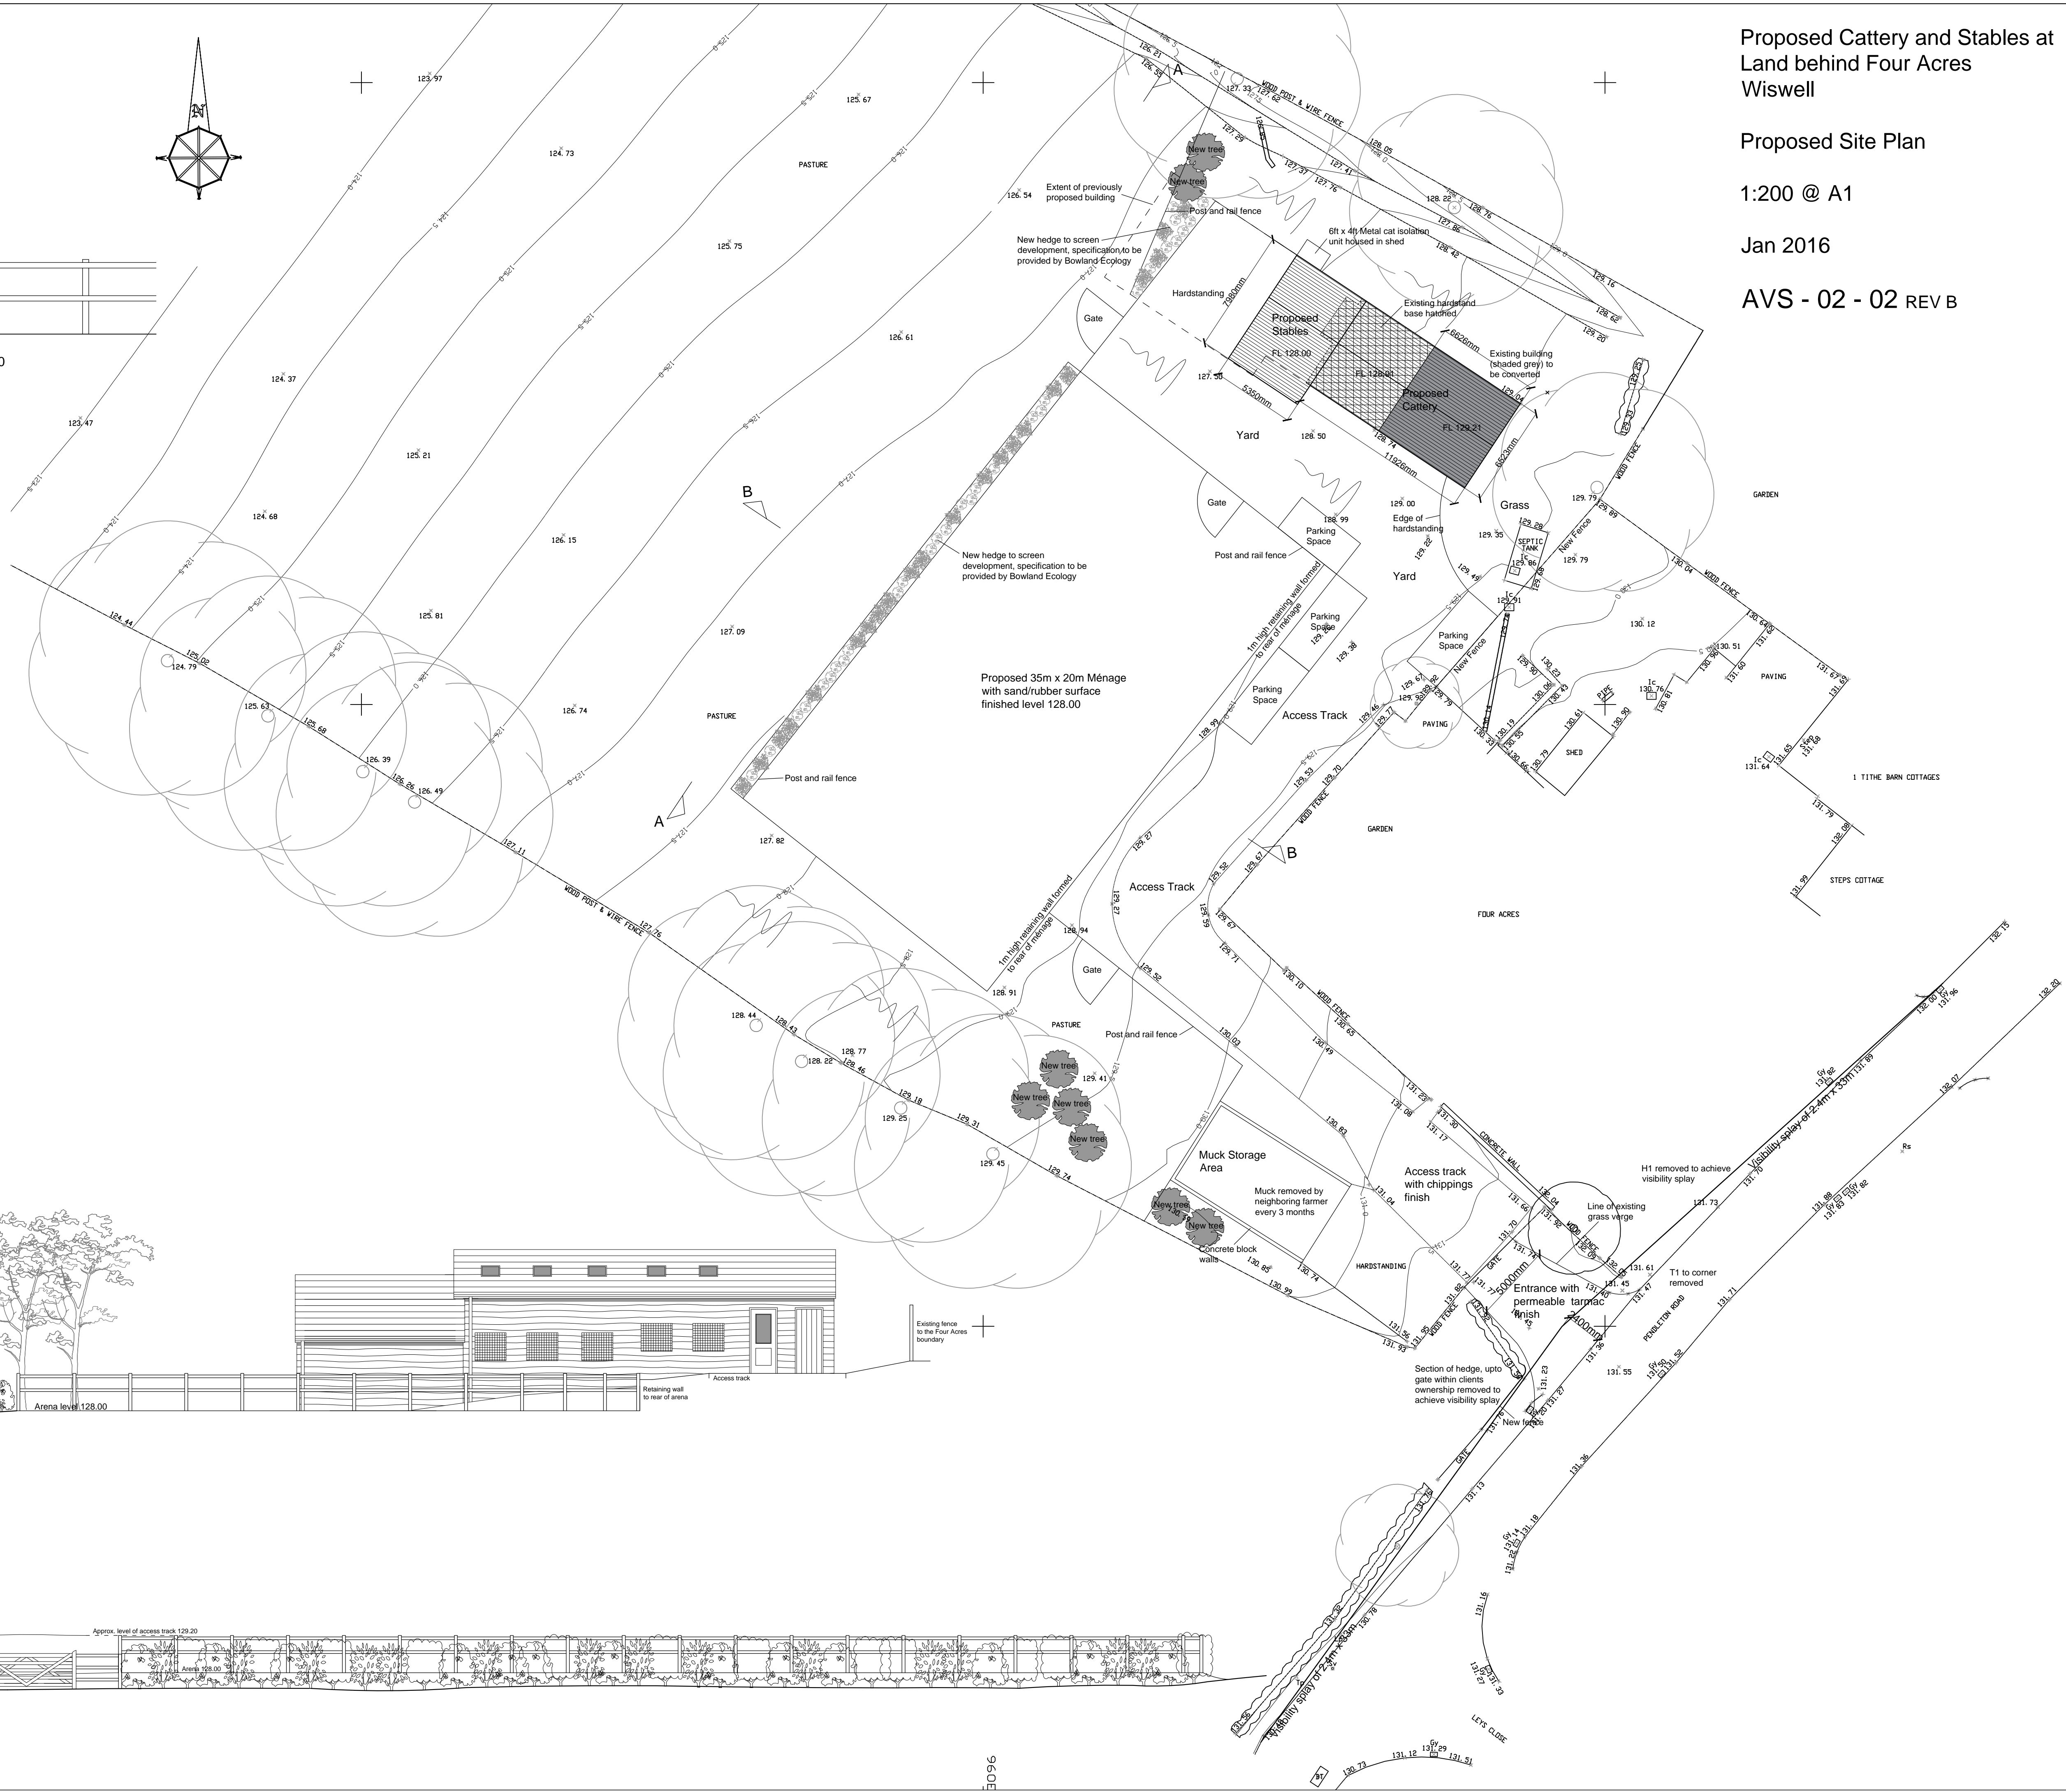

Proposed Cattery and Stables at Land behind Four Acres Wiswell

Proposed Site Plan

1:200 @ A1

Jan 2016

AVS - 02 - 02 REV B

PROPOSED SITE ELEVATION BB scale 1:100

PROPOSED SITE ELEVATION AA scale 1:100