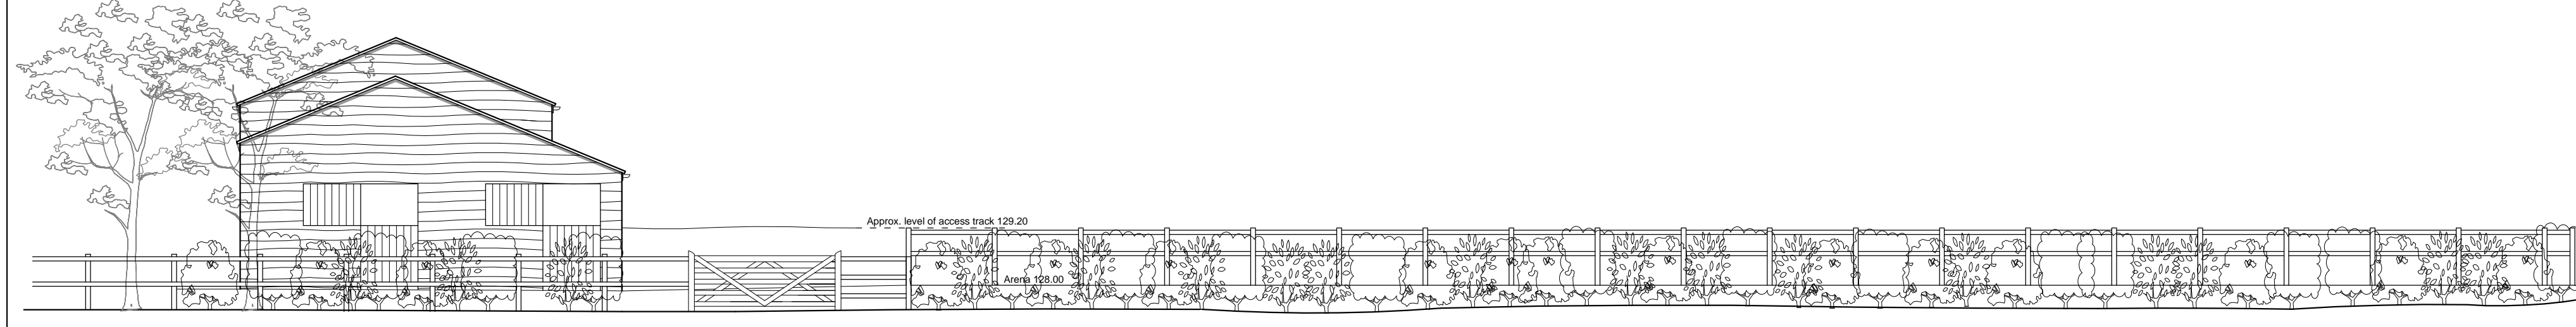

Proposed Cattery and Stables at Land behind Four Acres Wiswell

Proposed Site Plan

1:200 @ A1

Jan 2016

AVS - 02 - 02 REV B

PROPOSED SITE ELEVATION BB scale 1:100

PROPOSED SITE ELEVATION AA scale 1:100