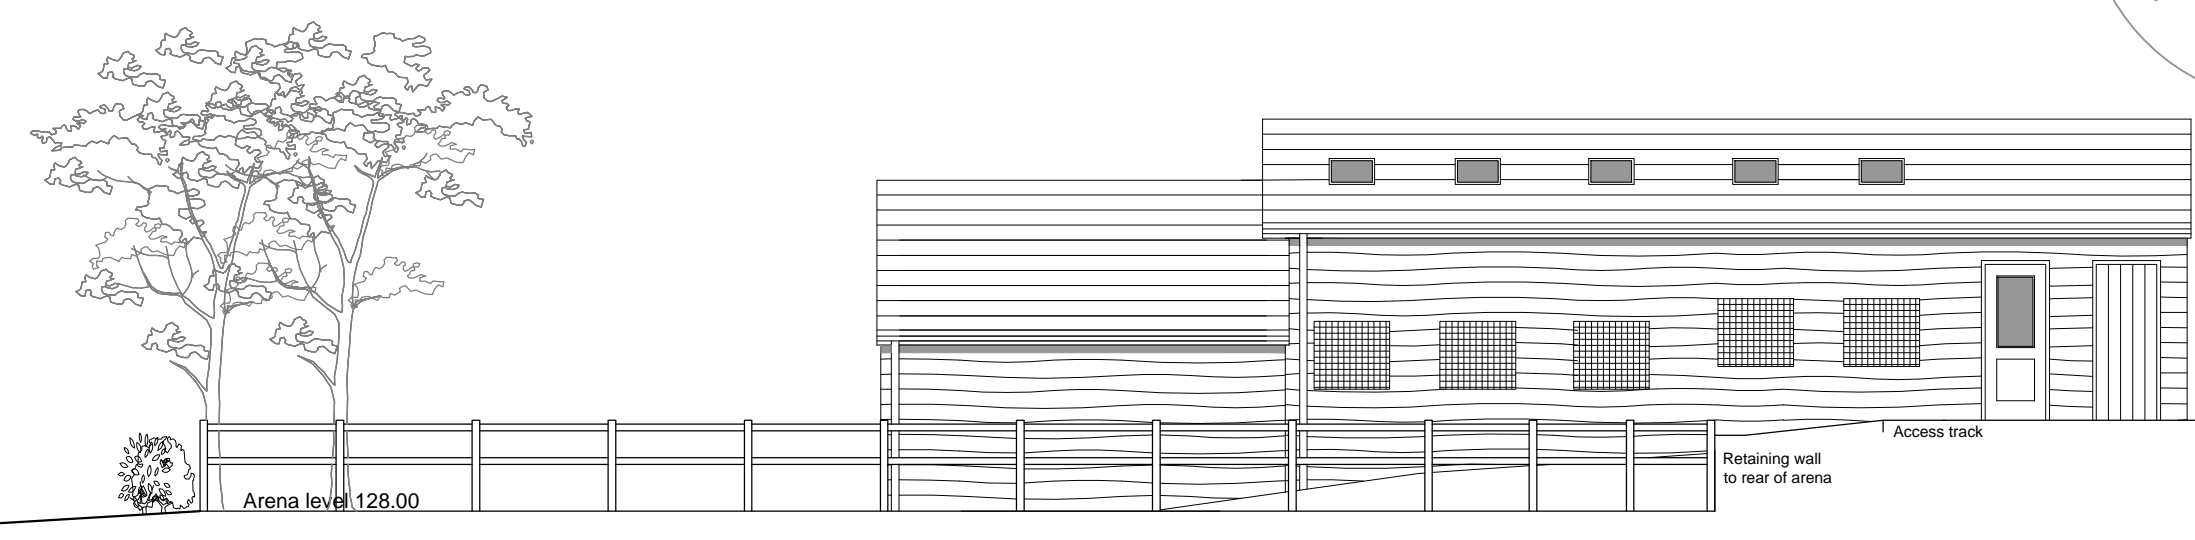

Proposed Cattery and Stables at Land behind Four Acres Wiswell

Proposed Site Plan

1:200 @ A1

Jan 2016

AVS - 02 - 02 REV B

PROPOSED SITE ELEVATION BB scale 1:100

PROPOSED SITE ELEVATION AA scale 1:100