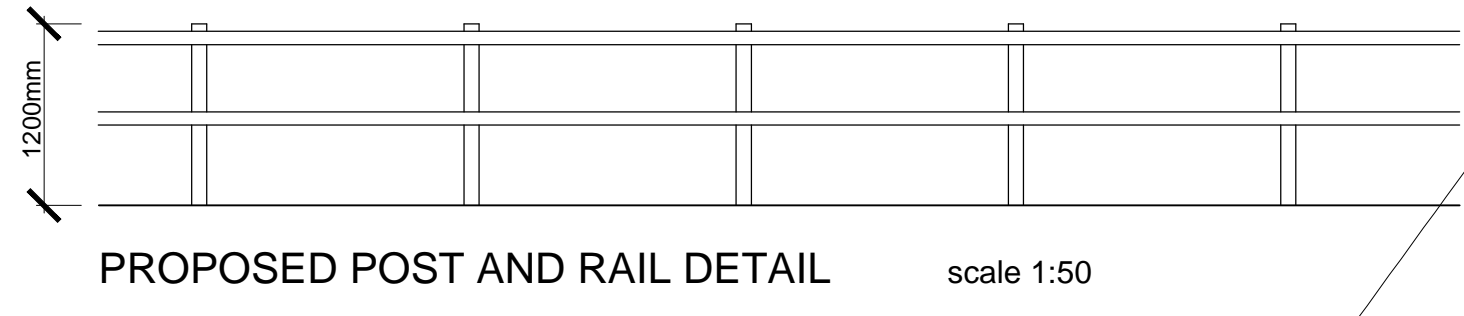

Proposed Cattery and Stables at Land behind Four Acres Wiswell

Proposed Site Plan

1:200 @ A1

Jan 2016

AVS - 02 - 02 REV B

PROPOSED SITE ELEVATION BB scale 1:100

PROPOSED SITE ELEVATION AA scale 1:100