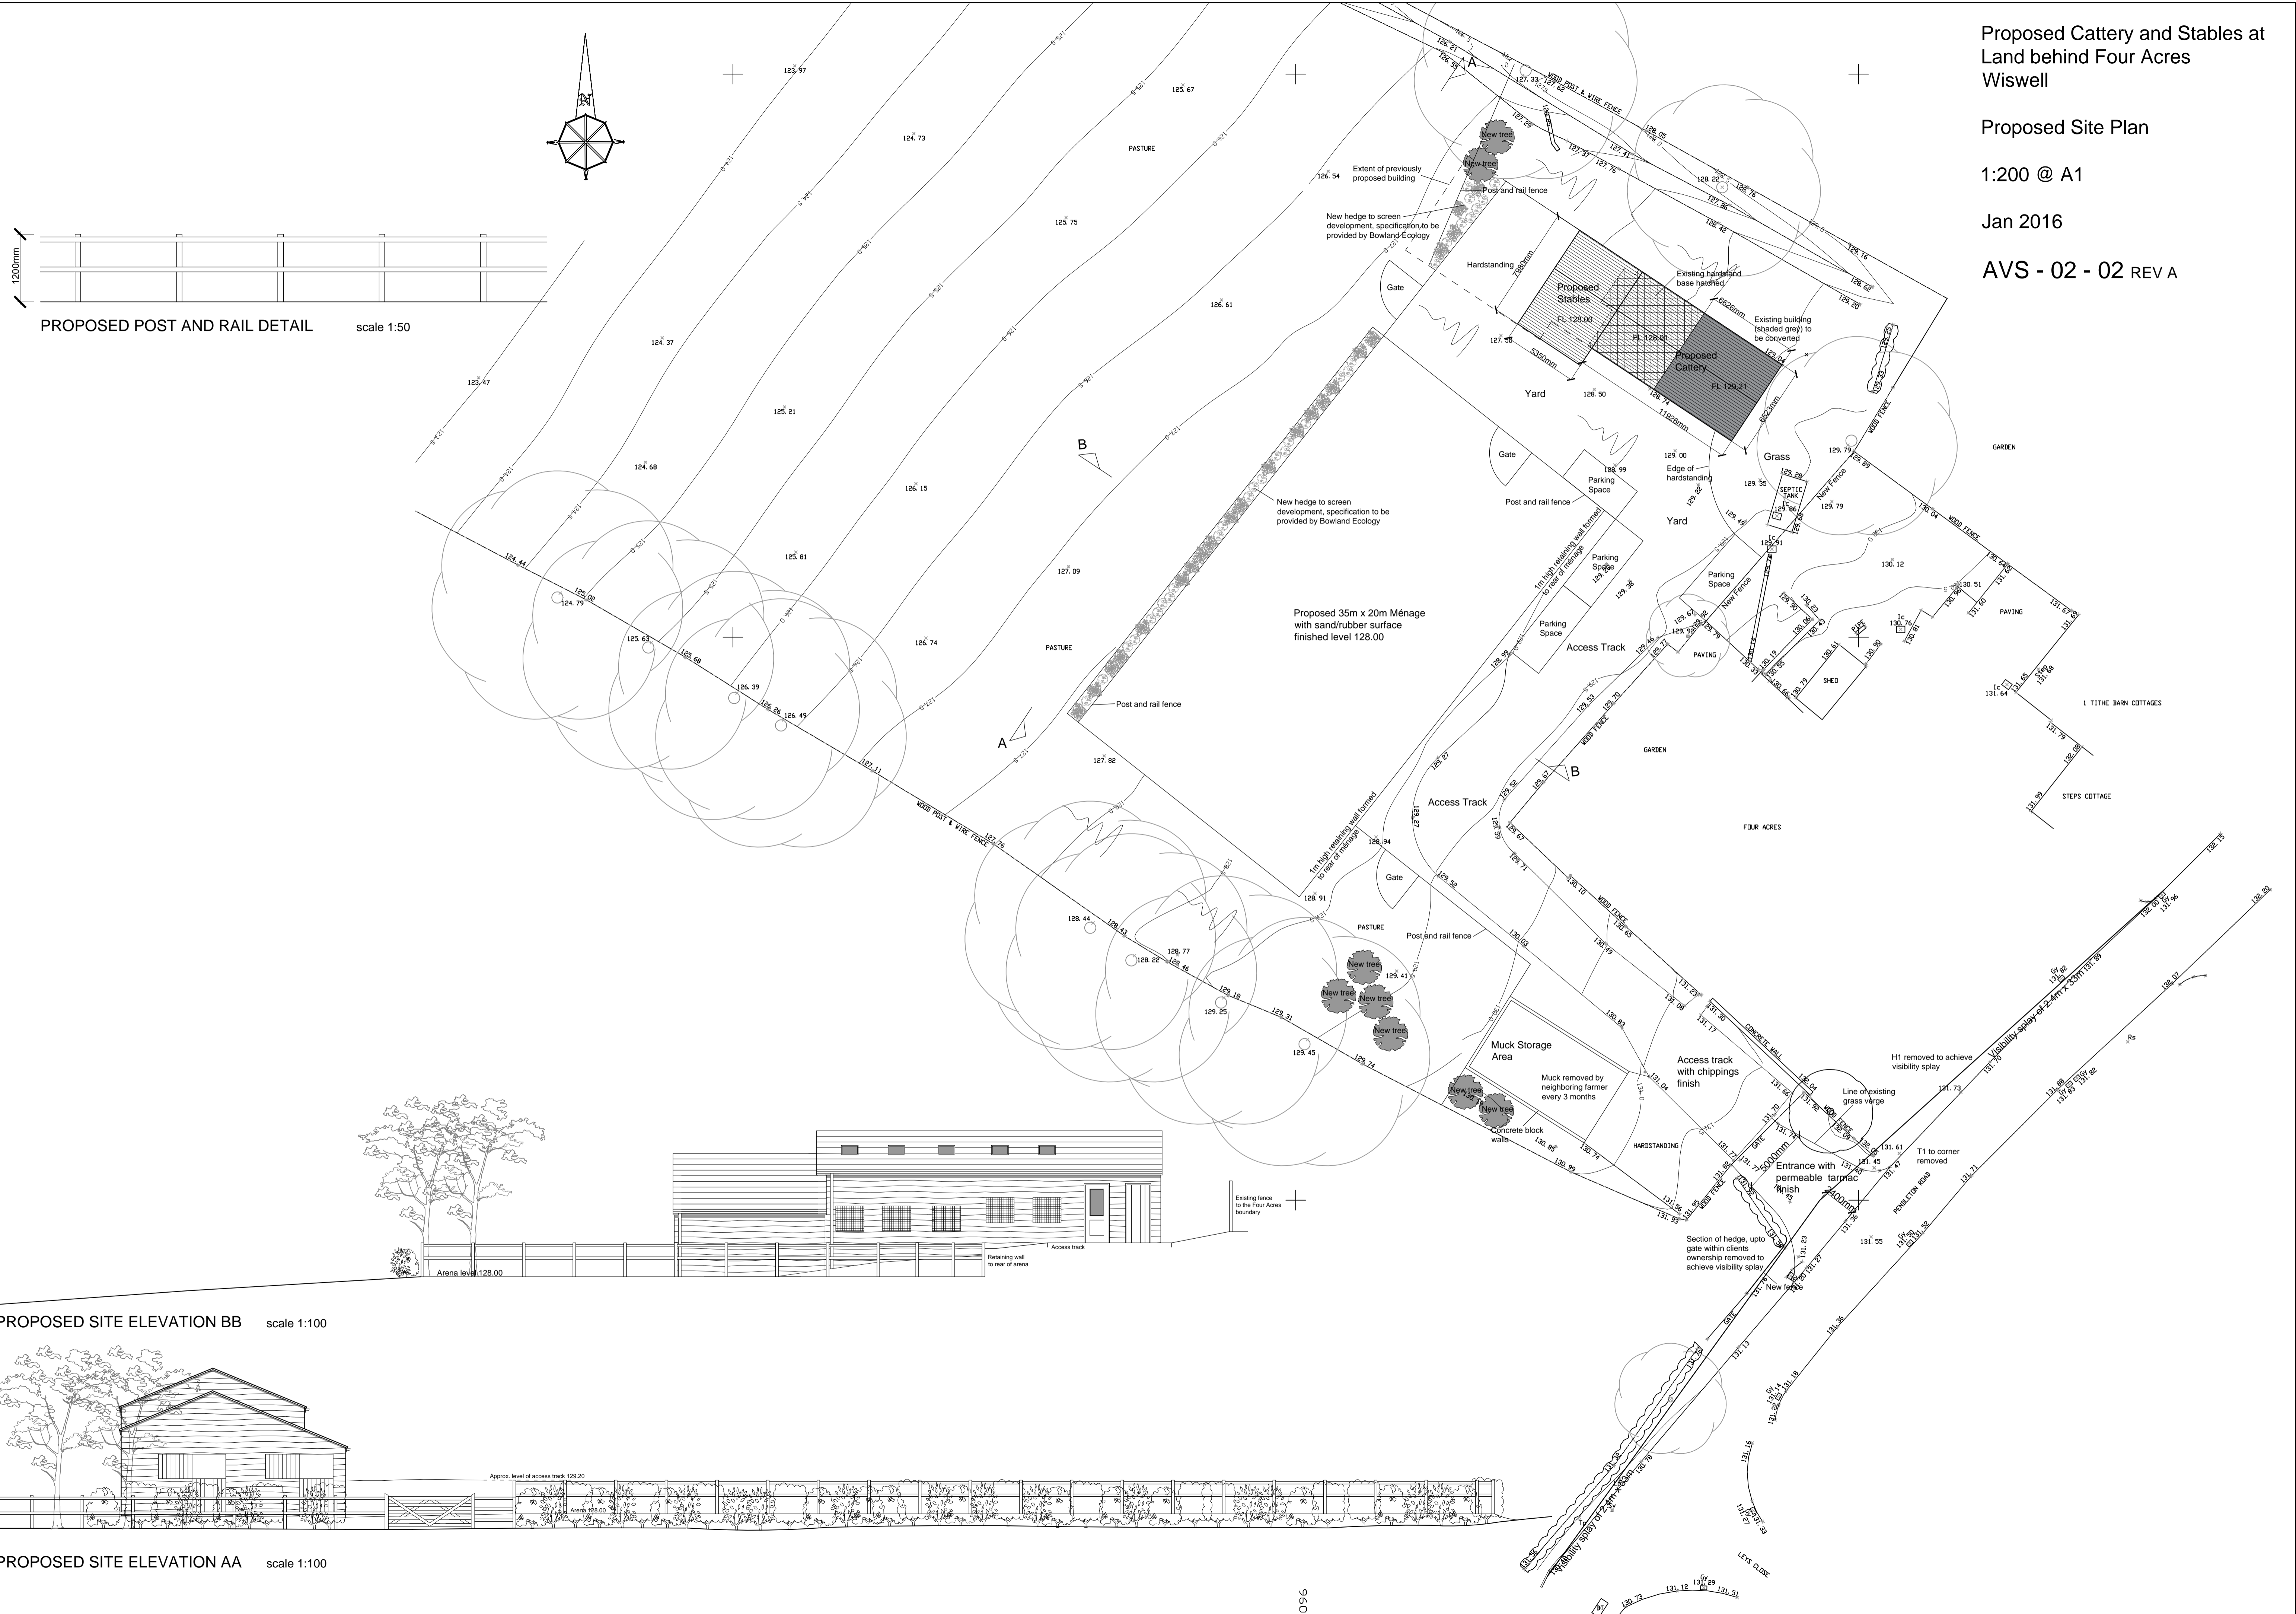

Proposed Cattery and Stables at Land behind Four Acres Wiswell

Proposed Site Plan

1:200 @ A1

Jan 2016

AVS - 02 - 02 REV A

SCALE