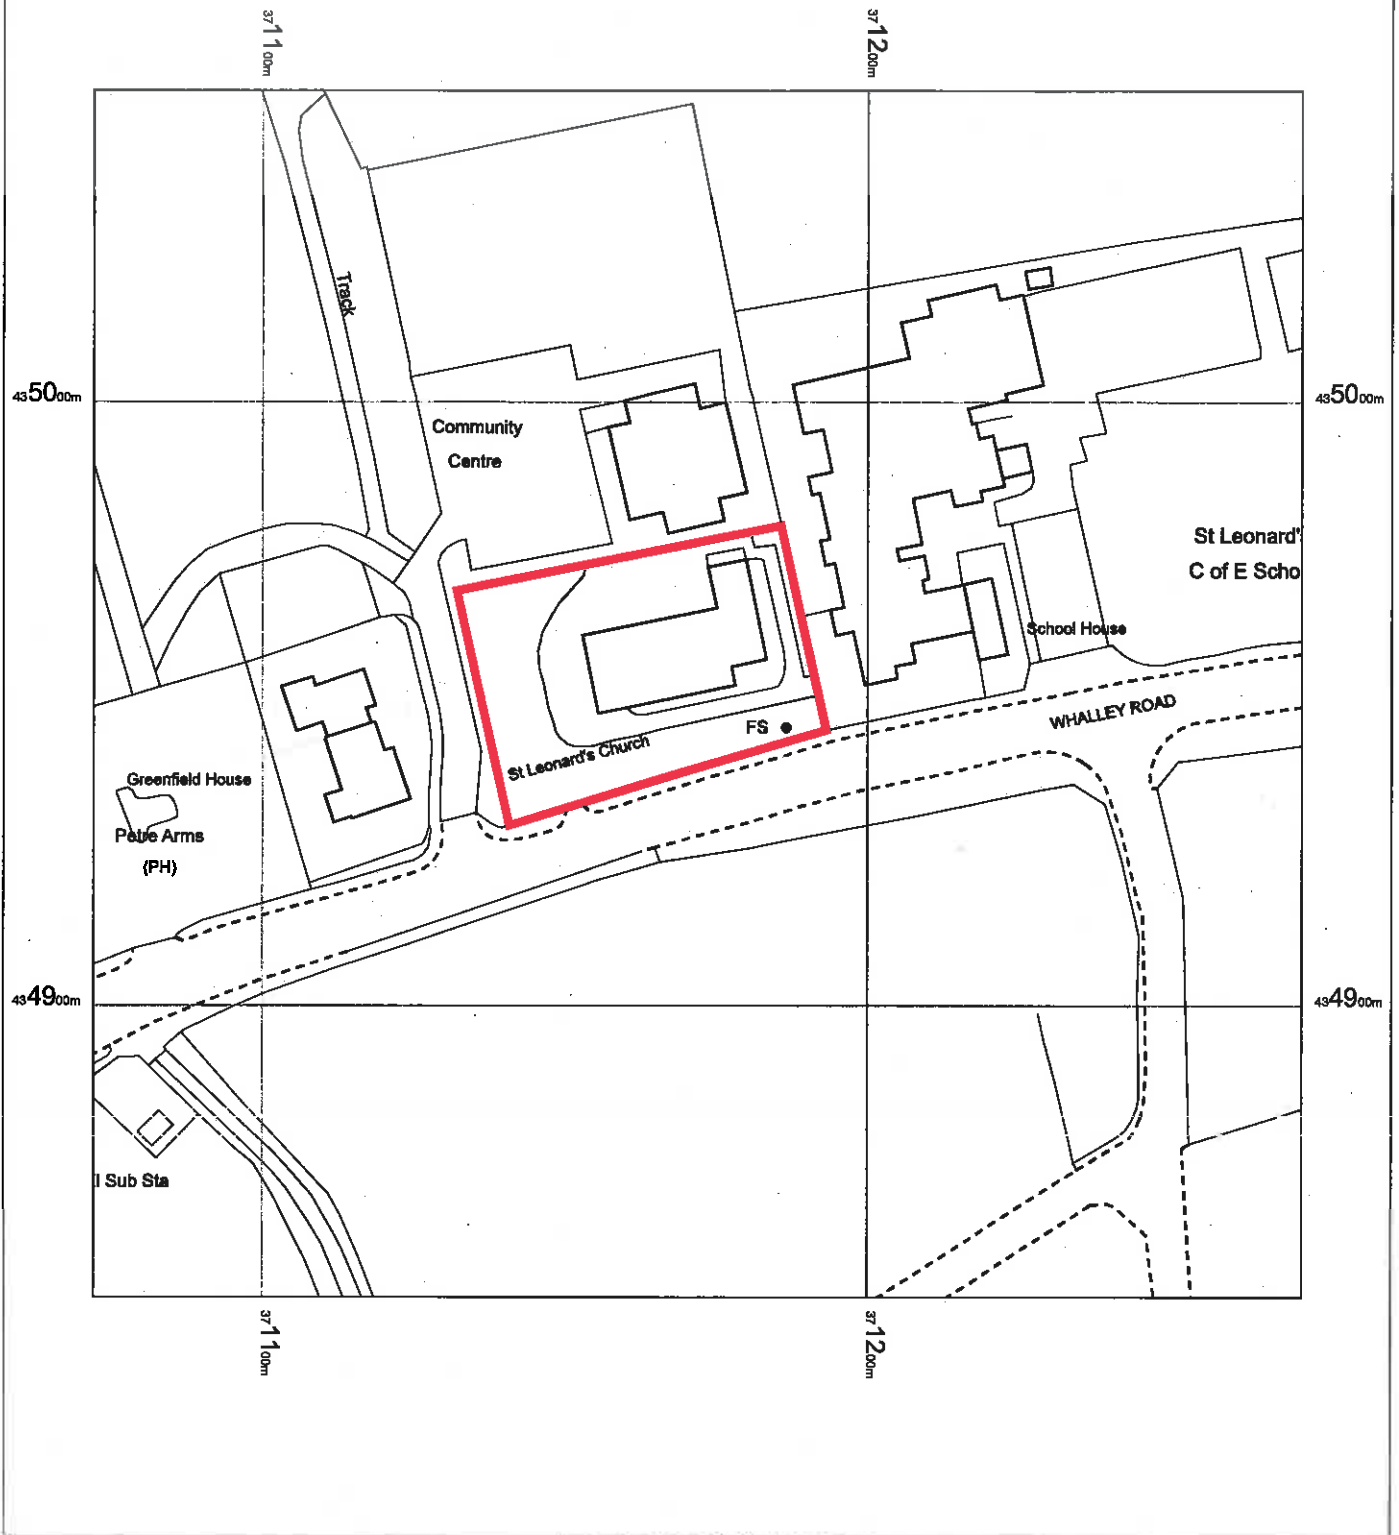

St Leonards Church

320160087P

OS MasterMap 1250/2500/10000 scale
22 January 2016, ID: BLJT-00495556
www.planningapplicationmaps.co.uk

1:1250 scale print at A4, Centre: 371172 E, 434951 N

©Crown Copyright Ordnance Survey. Licence no. 100051661