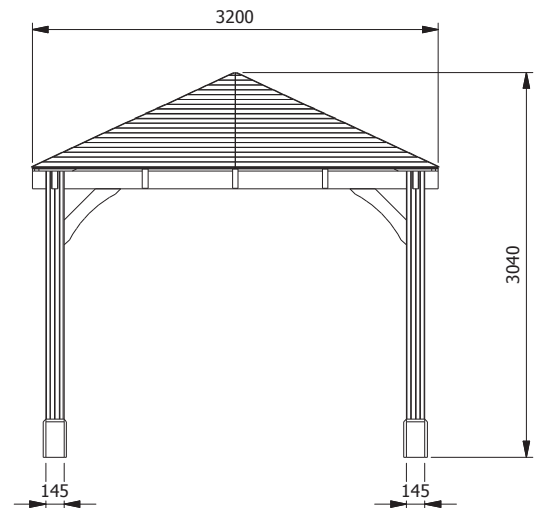

Atlas Open Gazebo W3.2m x D3.2m

Everything you need for your
PERFECT
GARDEN

Atlas

Open Gazebo

W3.2m x D3.2m

DIMENSIONS:

External Width: 3.20m (10' 5")
External Depth: 3.20m (10' 5")
Internal Eaves Height: 2.26m (7' 4")
Uprights: 145mm x 145mm
Overall Height: 3.04m (9' 11")

FEATURES:

Roof Covering Options: None, Felt or Shingles
Timber: Spruce
Roof: 19mm Tongue and Groove
Walls: Optional Timber or Glass Panels
Fully Pressure Treated