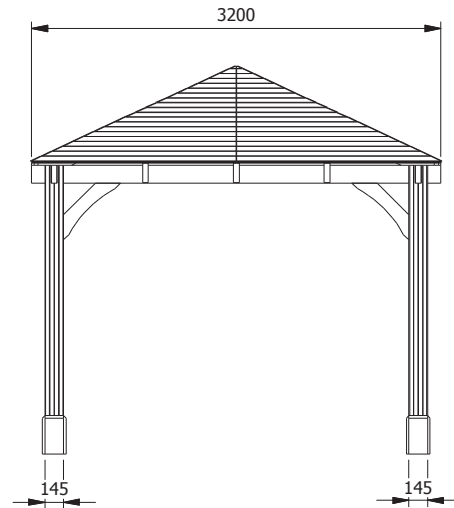

Atlas Open Gazebo W3.2m x D3.2m

Everything you need for your
PERFECT
GARDEN

Atlas

Open Gazebo

W3.2m x D3.2m

DIMENSIONS:

External Width: 3.20m (10' 5")
External Depth: 3.20m (10' 5")
Internal Eaves Height: 2.26m (7' 4")
Uprights: 145mm x 145mm
Overall Height: 3.04m (9' 11")

FEATURES:

Roof Covering Options: None, Felt or Shingles
Timber: Spruce
Roof: 19mm Tongue and Groove
Walls: Optional Timber or Glass Panels
Fully Pressure Treated