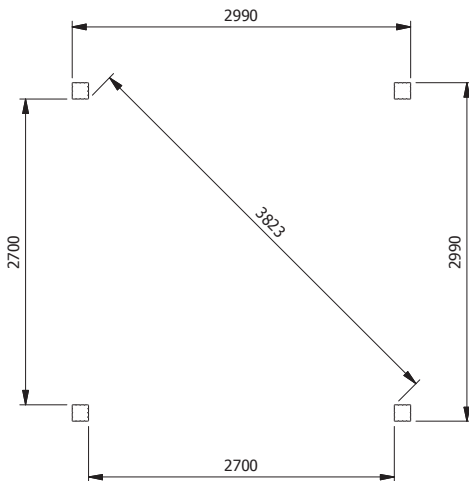

Atlas Open Gazebo W3.2m x D3.2m

Everything you need for your
PERFECT
GARDEN

Atlas

Open Gazebo

W3.2m x D3.2m

DIMENSIONS:

External Width: 3.20m (10' 5")
External Depth: 3.20m (10' 5")
Internal Eaves Height: 2.26m (7' 4")
Uprights: 145mm x 145mm
Overall Height: 3.04m (9' 11")

FEATURES:

Roof Covering Options: None, Felt or Shingles
Timber: Spruce
Roof: 19mm Tongue and Groove
Walls: Optional Timber or Glass Panels
Fully Pressure Treated