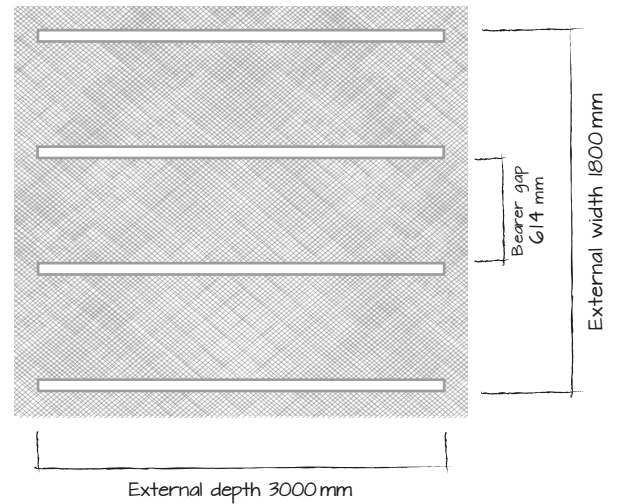

Finli 3.0m W1.8m x D3.0m

Everything you need for your
**PERFECT
GARDEN**

Finli 3.0m

W1.8m x D3.0m

Use a flat level base allowing 100mm all around in addition to external cabin measurements.

DIMENSIONS:

External width 1800mm (5'10")
 External depth 3000mm (9'10")
 Ridge height 2440mm (8'0")
 External eave height 1840mm (6'10")
 Internal eave height 1818mm (5'11")

Door walkthrough height 1995mm (6'6")
 Door opening size 745mm x 1995mm (2'5" x 6'6")

WALL OPTIONS

16mm Shiplap

Internal width 1730mm (5'8")
 Internal depth 2930mm (9'7")
 Internal area (m²) 5.07m²

FEATURES:

Windows: 3 Fixed closed
 Walls: Spruce
 Glazing material: 4mm Float Glass
 Glazing options: Single
 Roof covering options: None, felt or shingles
 Roof material options: 16mm roof boards
 Floor material options: 16mm floor boards
 Floor bearers: Pressure Treated