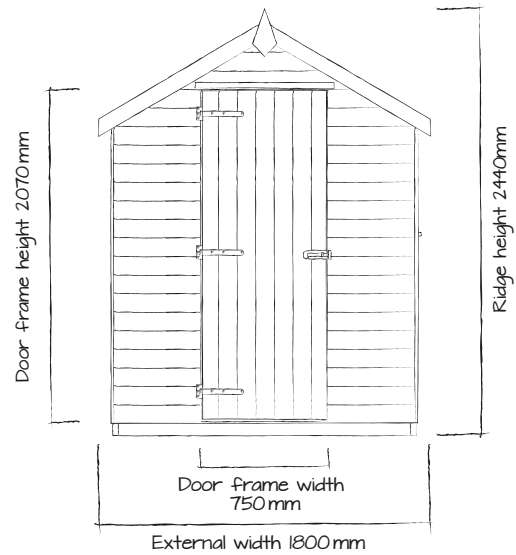

Finli 3.0m W1.8m x D3.0m

Everything you need for your
**PERFECT
GARDEN**

Finli 3.0m

W1.8m x D3.0m

Use a flat level base allowing 100mm all around in addition to external cabin measurements.

DIMENSIONS:

External width 1800mm (5'10")
 External depth 3000mm (9'10")
 Ridge height 2440mm (8'0")
 External eave height 1840mm (6'10")
 Internal eave height 1818mm (5'11")

Door walkthrough height 1995mm (6'6")
 Door opening size 745mm x 1995mm (2'5" x 6'6")

WALL OPTIONS

16mm Shiplap

Internal width 1730mm (5'8")
 Internal depth 2930mm (9'7")
 Internal area (m²) 5.07m²

FEATURES:

Windows: 3 Fixed closed
 Walls: Spruce
 Glazing material: 4mm Float Glass
 Glazing options: Single
 Roof covering options: None, felt or shingles
 Roof material options: 16mm roof boards
 Floor material options: 16mm floor boards
 Floor bearers: Pressure Treated