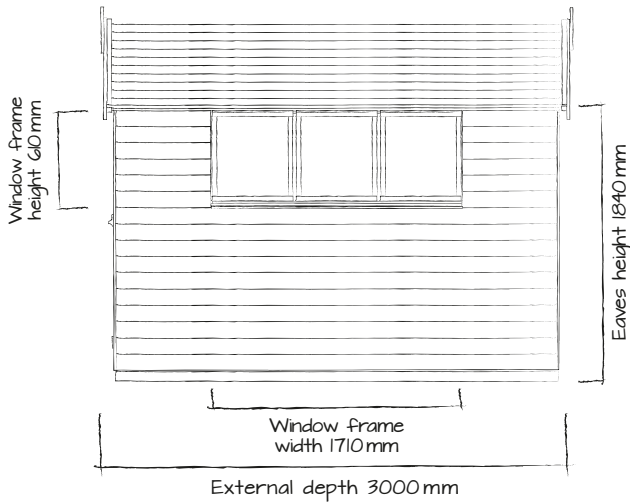

Finli 3.0m W1.8m x D3.0m

Everything you need for your
**PERFECT
GARDEN**

Finli 3.0m

W1.8m x D3.0m

Use a flat level base allowing 100mm all around in addition to external cabin measurements.

DIMENSIONS:

External width 1800mm (5'10")
 External depth 3000mm (9'10")
 Ridge height 2440mm (8'0")
 External eave height 1840mm (6'10")
 Internal eave height 1818mm (5'11")

Door walkthrough height 1995mm (6'6")
 Door opening size 745mm x 1995mm (2'5" x 6'6")

WALL OPTIONS

16mm Shiplap

Internal width 1730mm (5'8")
 Internal depth 2930mm (9'7")
 Internal area (m²) 5.07m²

FEATURES:

Windows: 3 Fixed closed
 Walls: Spruce
 Glazing material: 4mm Float Glass
 Glazing options: Single
 Roof covering options: None, felt or shingles
 Roof material options: 16mm roof boards
 Floor material options: 16mm floor boards
 Floor bearers: Pressure Treated