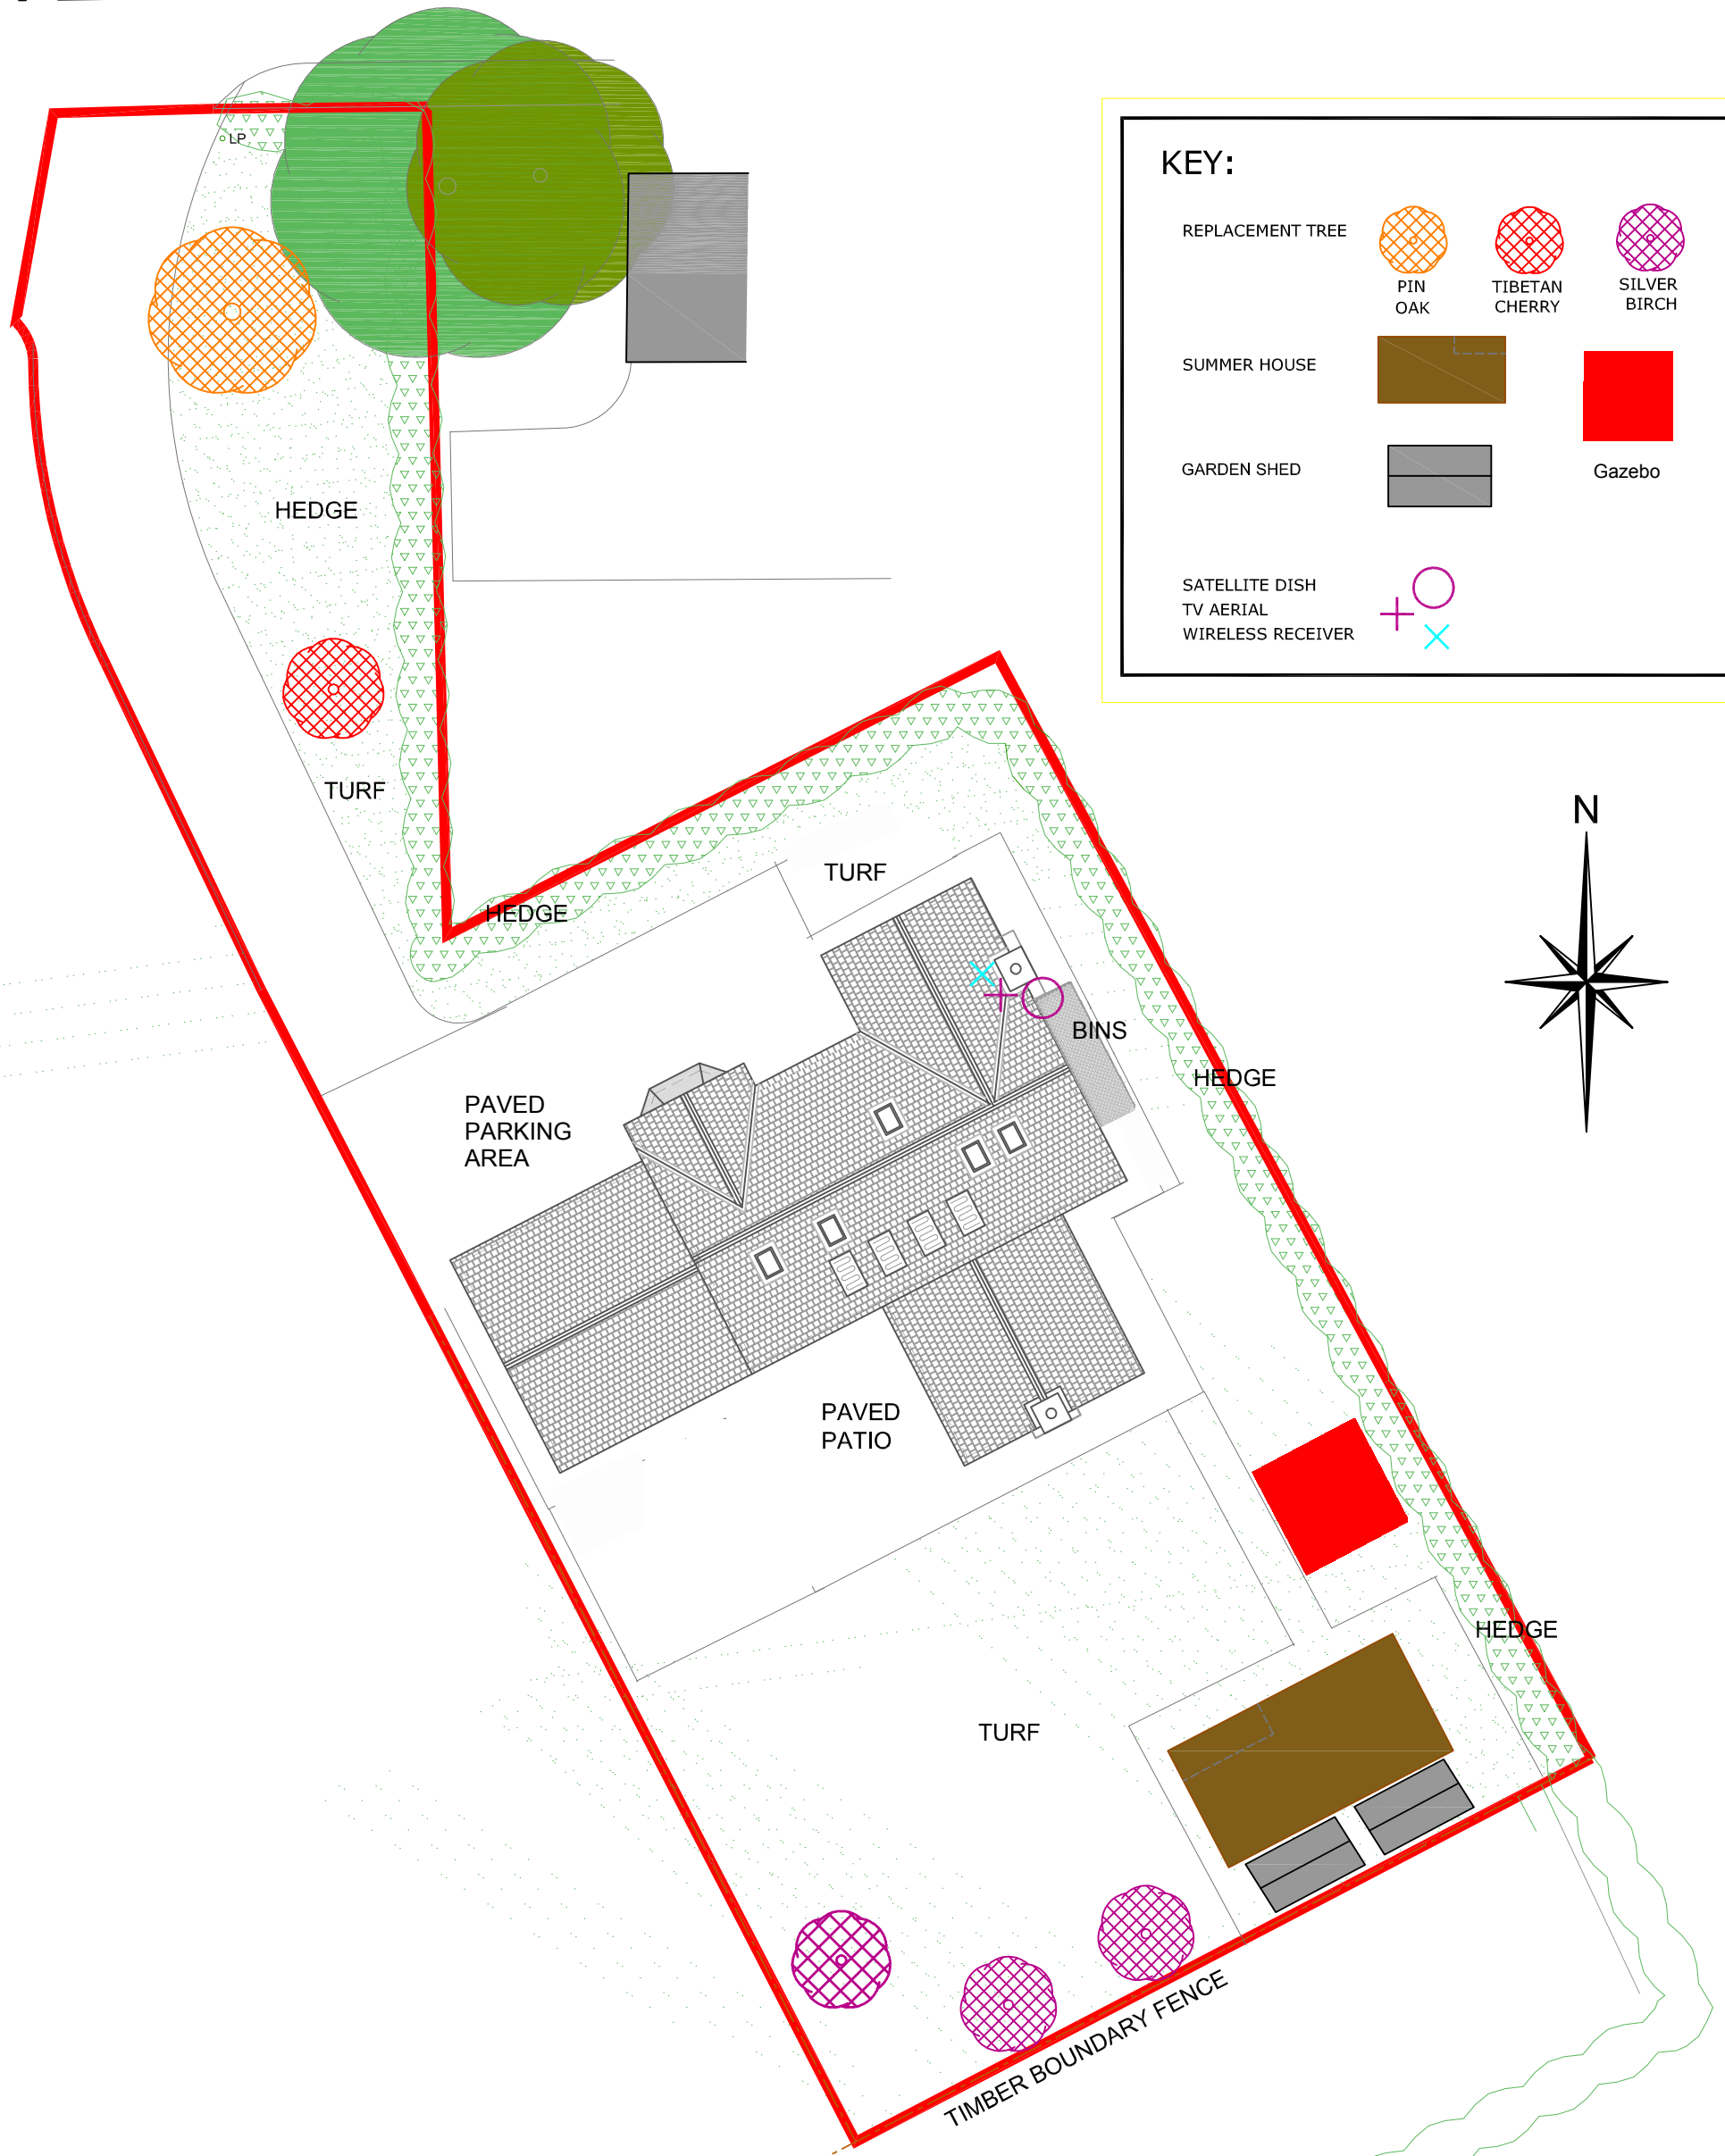

RIVE

KEY:

REPLACEMENT TREE			
	PIN OAK	TIBETAN CHERRY	SILVER BIRCH
SUMMER HOUSE			
GARDEN SHED		Gazebo	
SATELLITE DISH			
TV AERIAL			
WIRELESS RECEIVER			

Client:	Mr. & Mrs. R.Lofthouse	Site Address:	Boyd House , Brockhall Village, Old Langho, Blackburn BB6 8HJ		
Customer Reference:	6234	Drawing Title:	Garden Sheds/Gazebo With Red Boundary Line		
Project Name:	Garden Sheds	Scale:	1:200	Drawing No:	RL 1
		Date:	Jan 2015	Revision:	
		Drawn By:	RL	Checked By:	