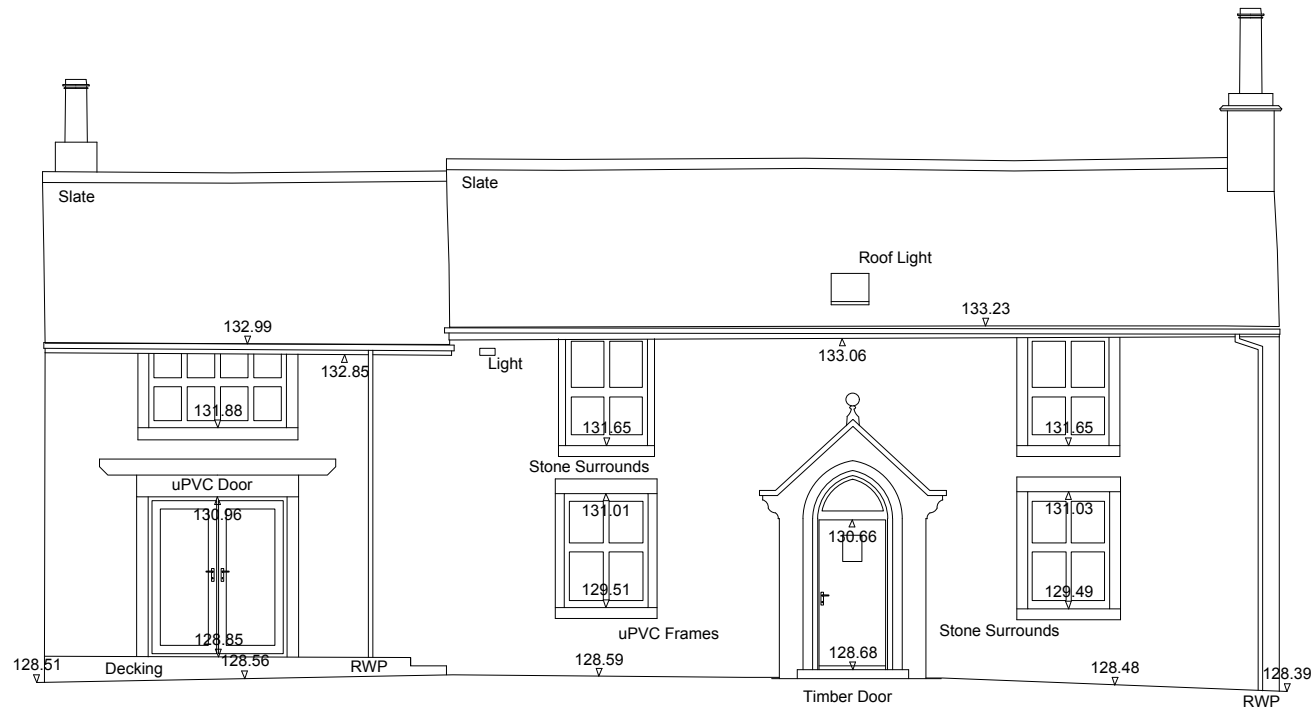

▼ 127.00m above OS Datum

North Elevation

▼ 127.00m above OS Datum

West Elevation

▼ 127.00m above OS Datum

South Elevation

▼ 127.00m above OS Datum

East Elevation

**Moor Nook Farm**  
**Dutton**

Existing Elevations

drg.no. 1538 / Ex03 rev. A  
 drawn. jb date. nov 2015 scale. 1 to 100 @ A3