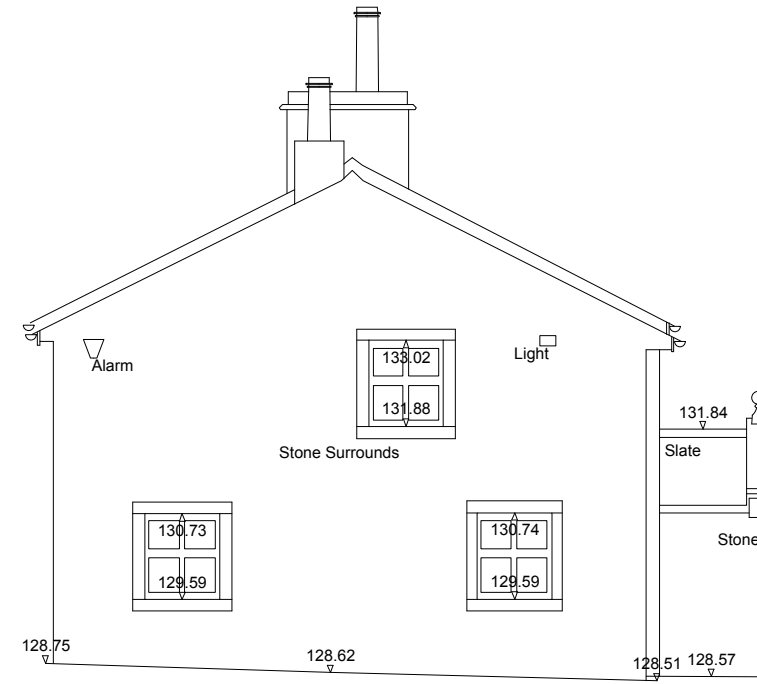

▼ 127.00m above OS Datum

North Elevation

▼ 127.00m above OS Datum

West Elevation

▼ 127.00m above OS Datum

South Elevation

▼ 127.00m above OS Datum

East Elevation

**Moor Nook Farm**  
**Dutton**

Existing Elevations

drg.no. 1538 / Ex03 rev. A  
 drawn. jb date. nov 2015 scale. 1 to 100 @ A3