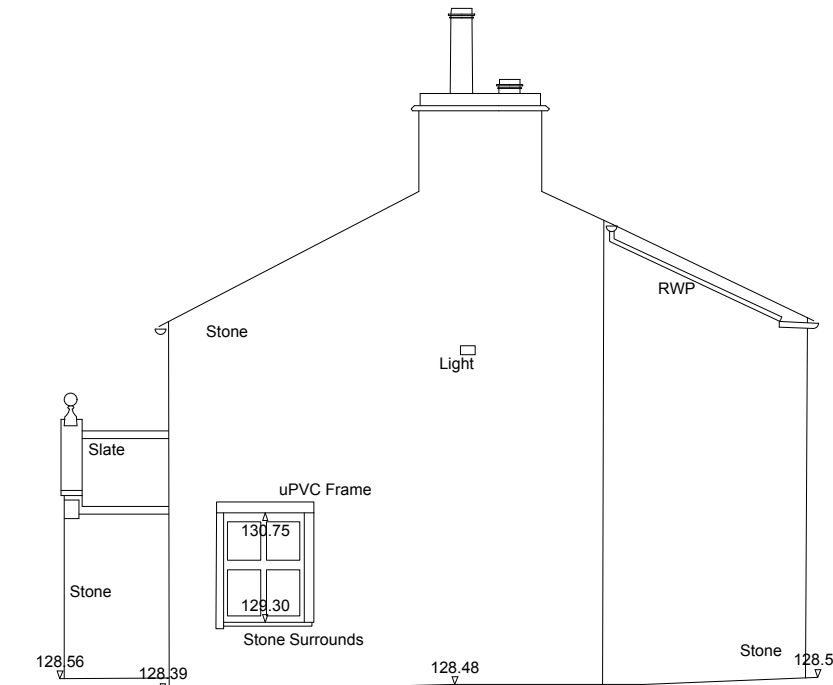

▼ 127.00m above OS Datum

North Elevation

▼ 127.00m above OS Datum

West Elevation

▼ 127.00m above OS Datum

South Elevation

▼ 127.00m above OS Datum

East Elevation

**Moor Nook Farm**  
**Dutton**

Existing Elevations

drg.no. 1538 / Ex03 rev. A  
 drawn. jb date. nov 2015 scale. 1 to 100 @ A3