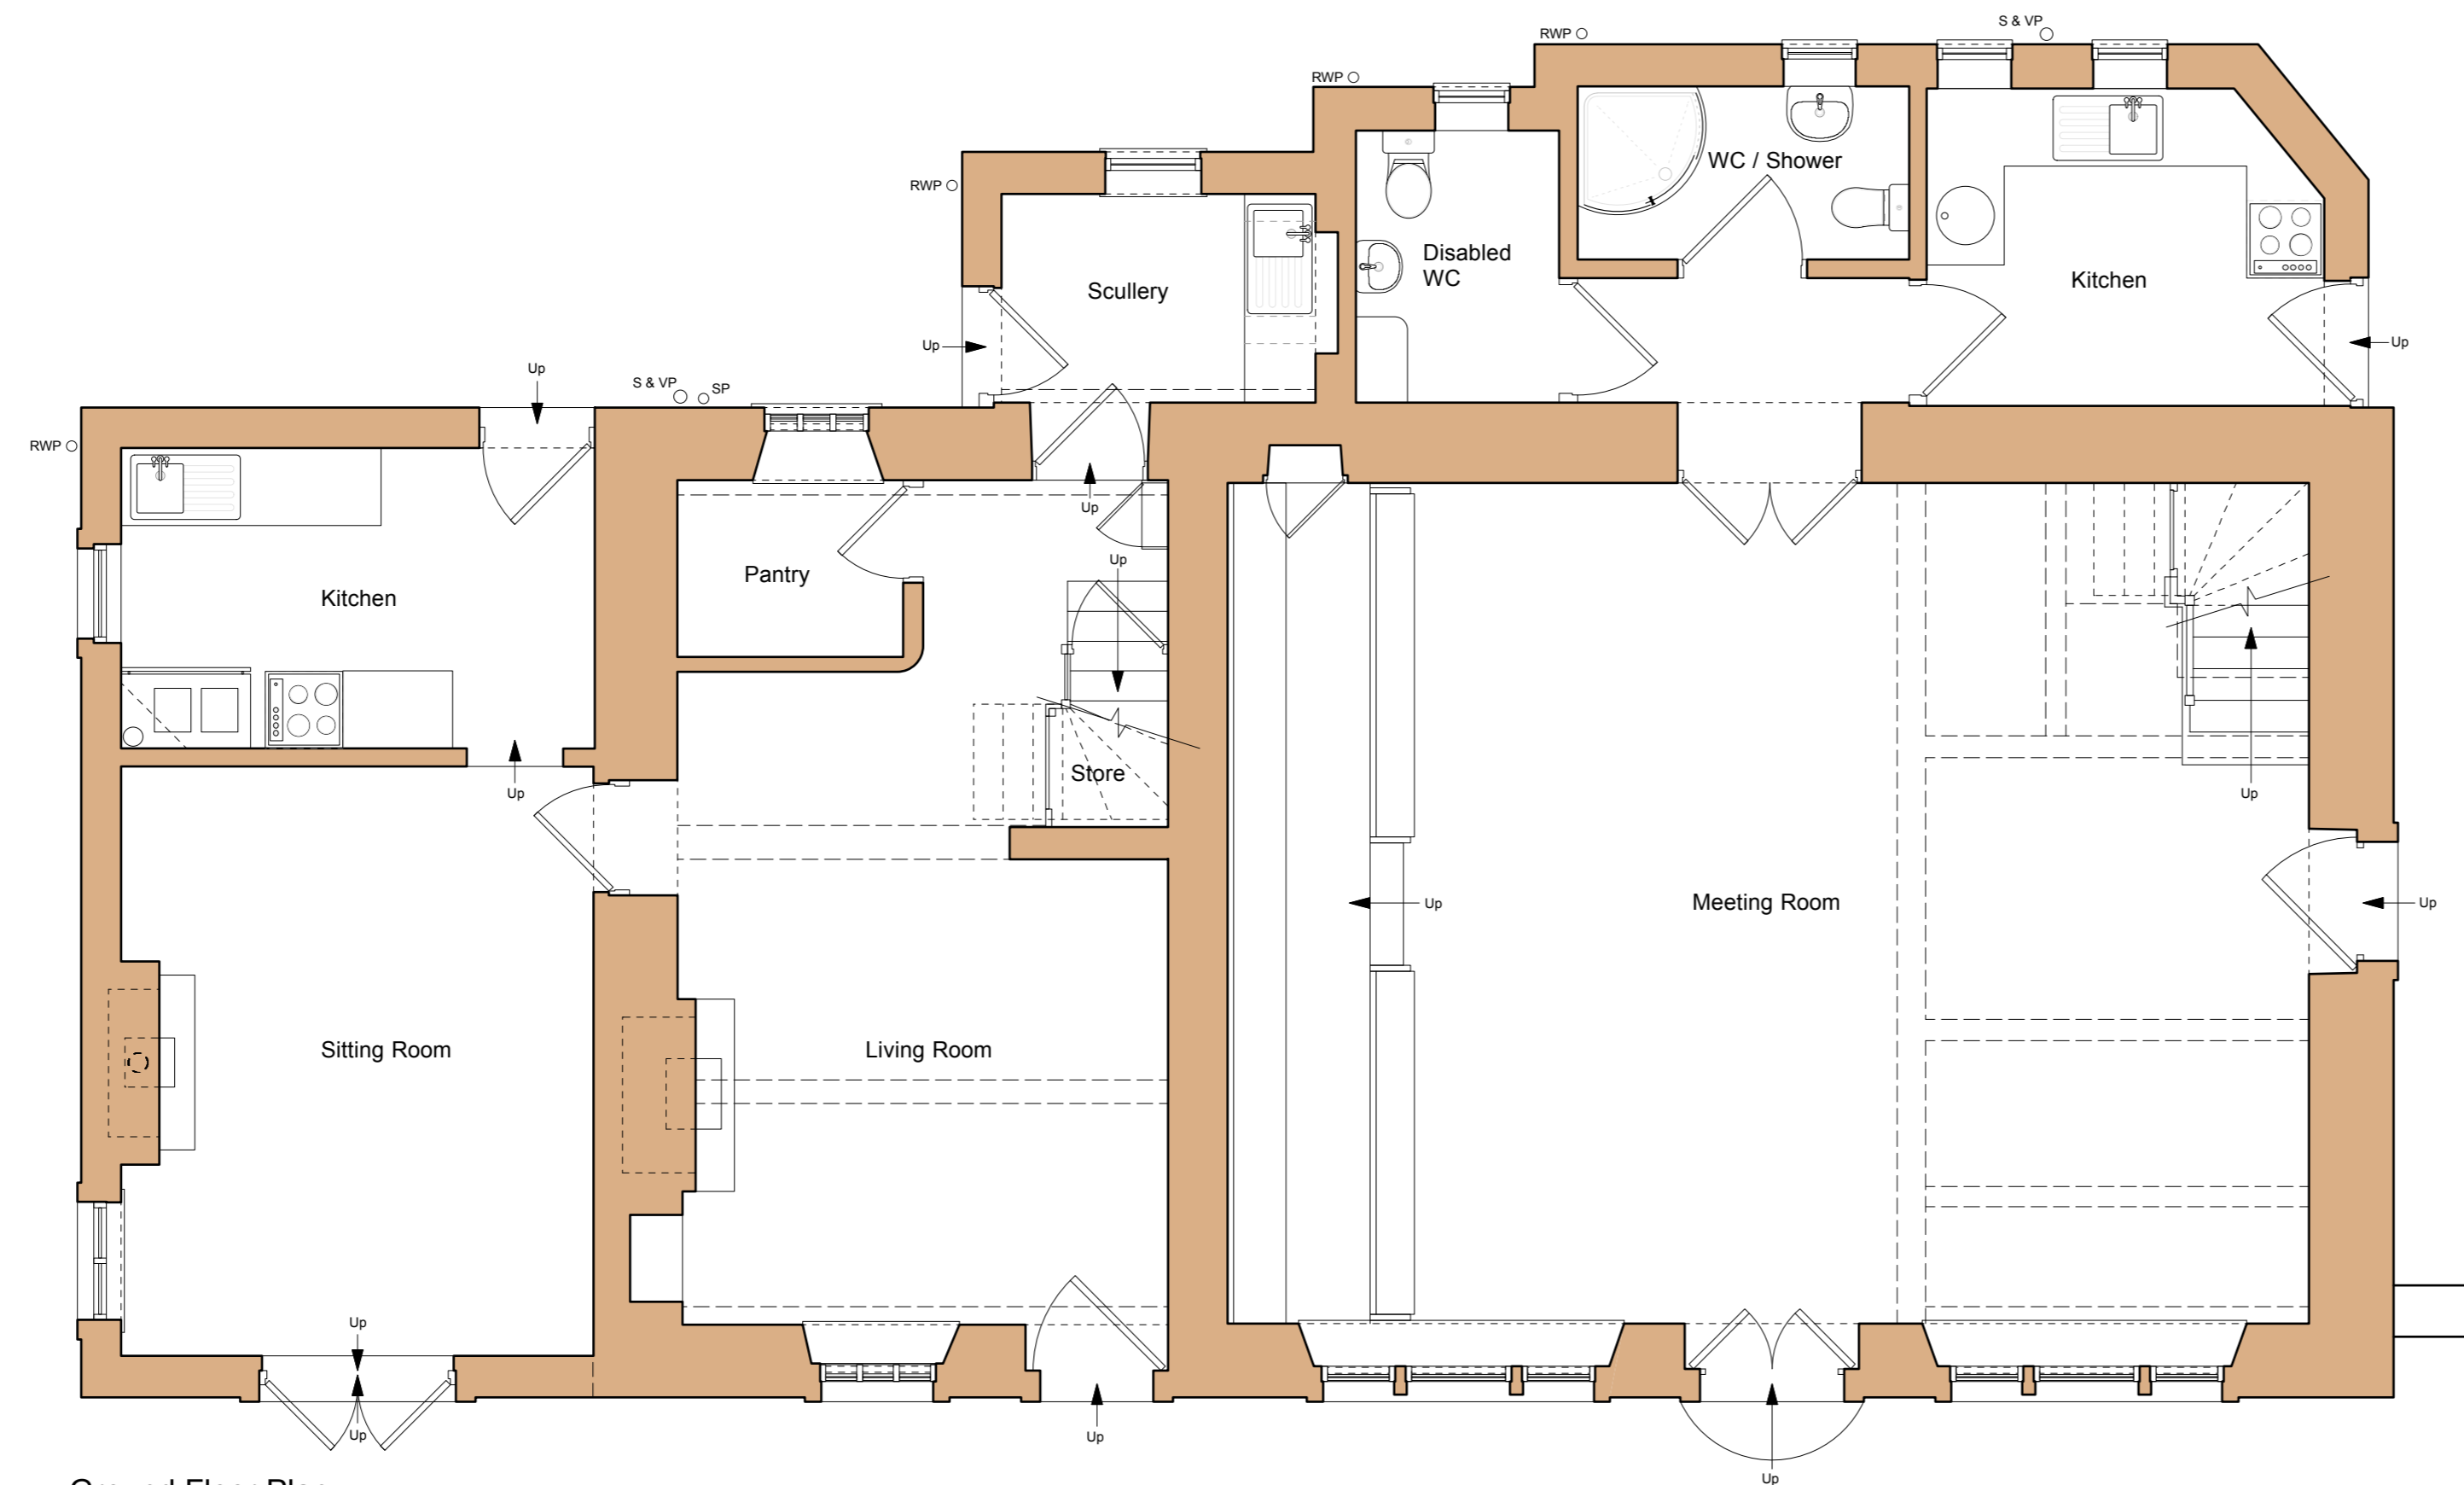

First Floor Plan

Ground Floor Plan

Rev	Date	Description
-	-	-

Friends Meeting House
Grindleton Road, Sawley

Existing Plans

Drwg. No.: 2246.E.01 Rev.: -

Date: Feb '16 Scale: 1:50@A1

IWA Architects