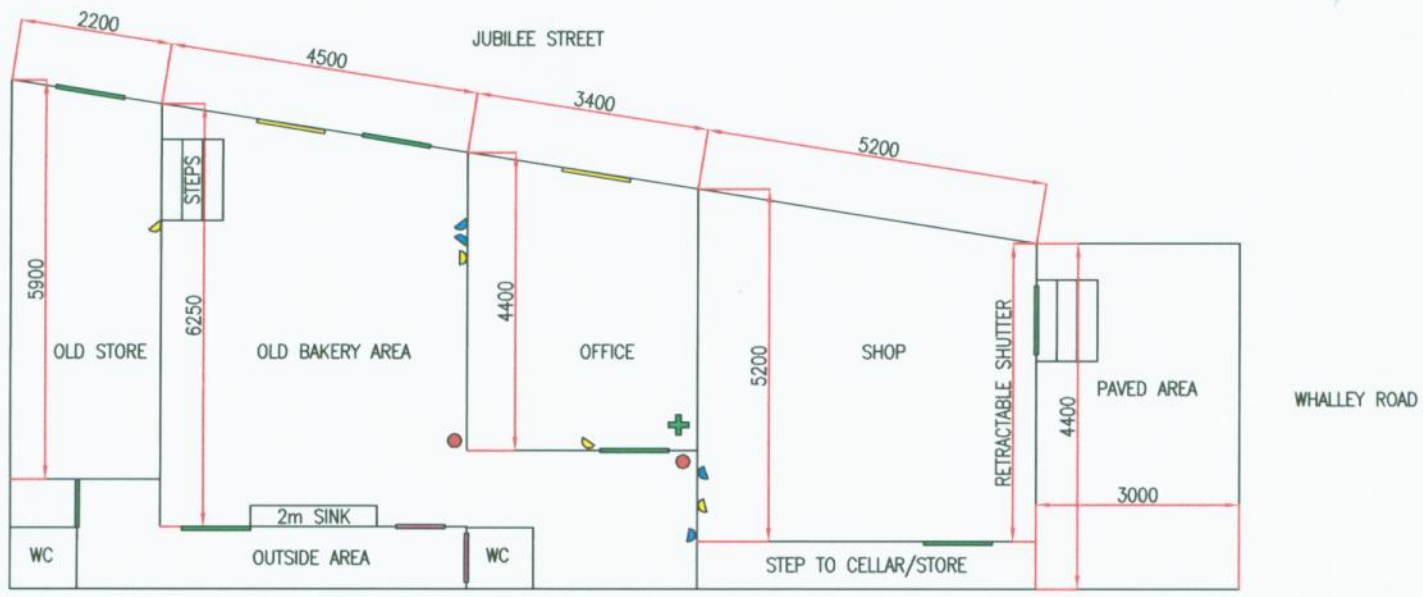

03 MAY 2016  
FOR THE

- KEY
- WINDOW WITH INTERNAL GRILL
  - DOOR WITH ALARM CONTACT
  - DOUBLE GLAZED WINDOW
  - FIRE EXTINGUISHER
  - PIR DETECTOR
  - CCTV CAMERA
  - FIRST AID

BUILDING LAYOUT

SCALE 1:100 @ A4