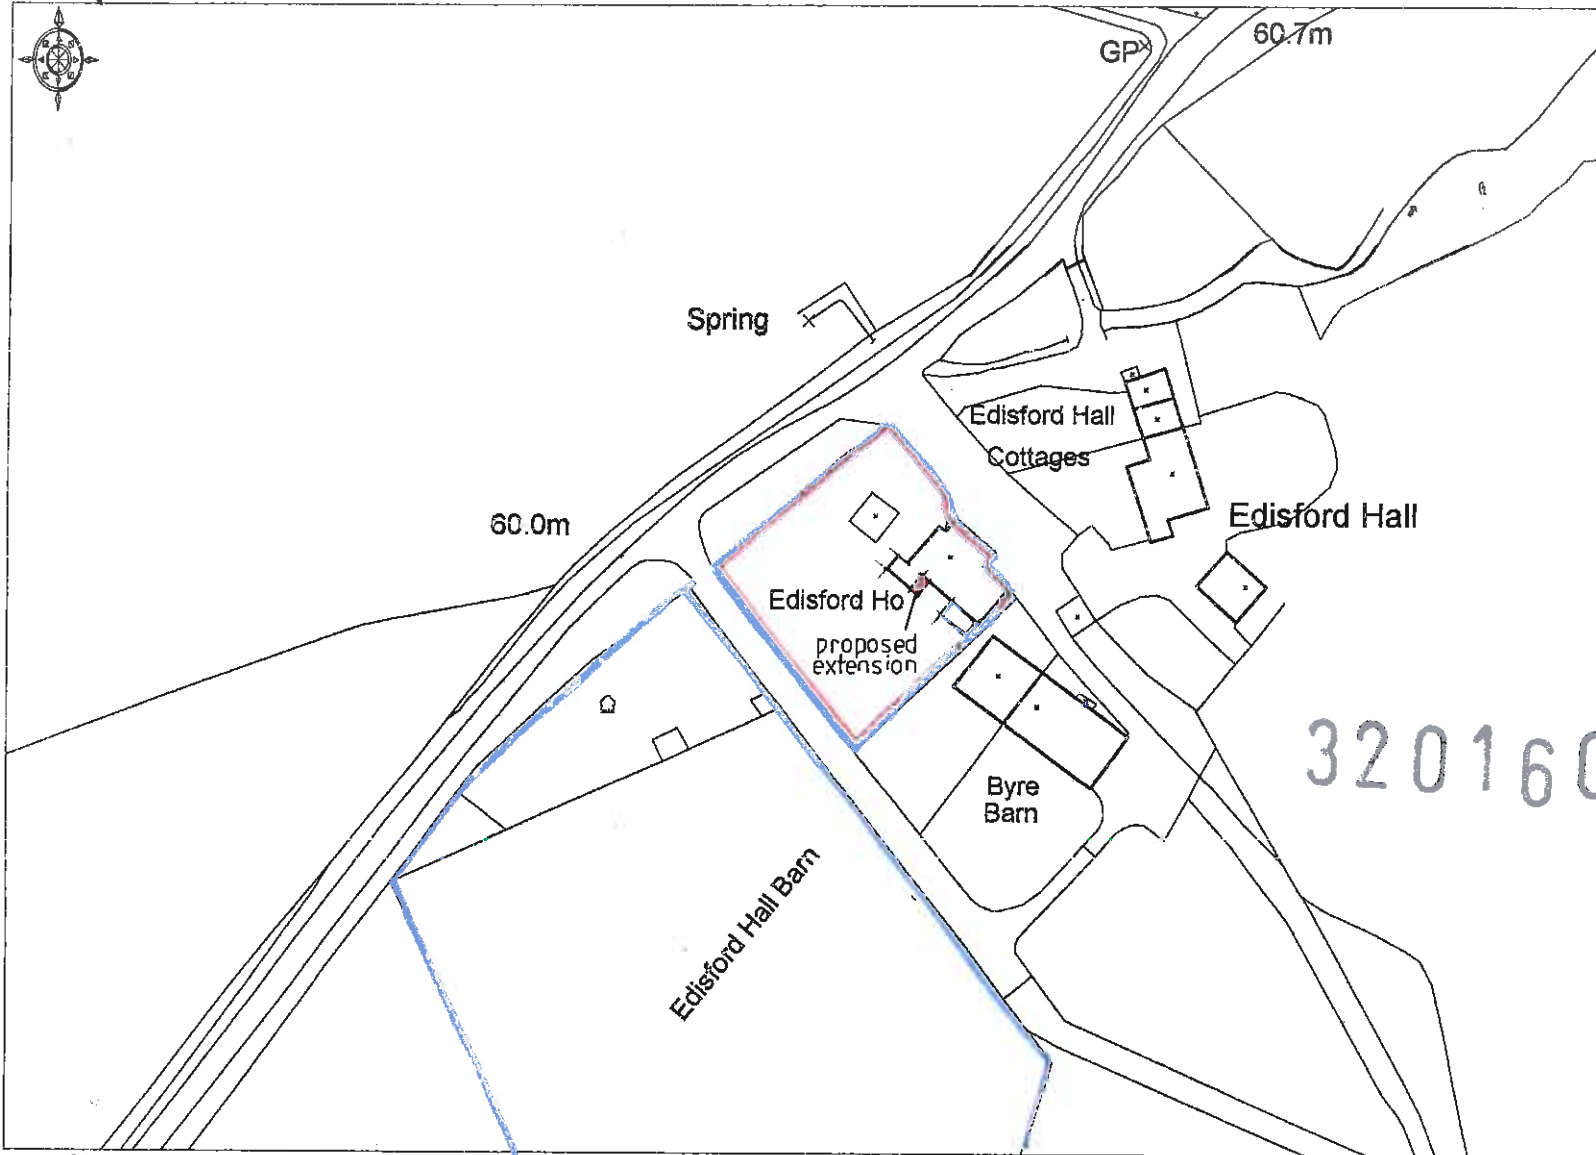

NORTH

BS Ordnance Survey

© Crown Copyright 2006. All rights reserved. Licence number 100020449. Plotted Scale - 1:1250

This map was created with Promap

SITE LOCATION PLAN FOR EDISFORD HOUSE, EDISFORD HALL, CLITHEROE BB7 3LJ