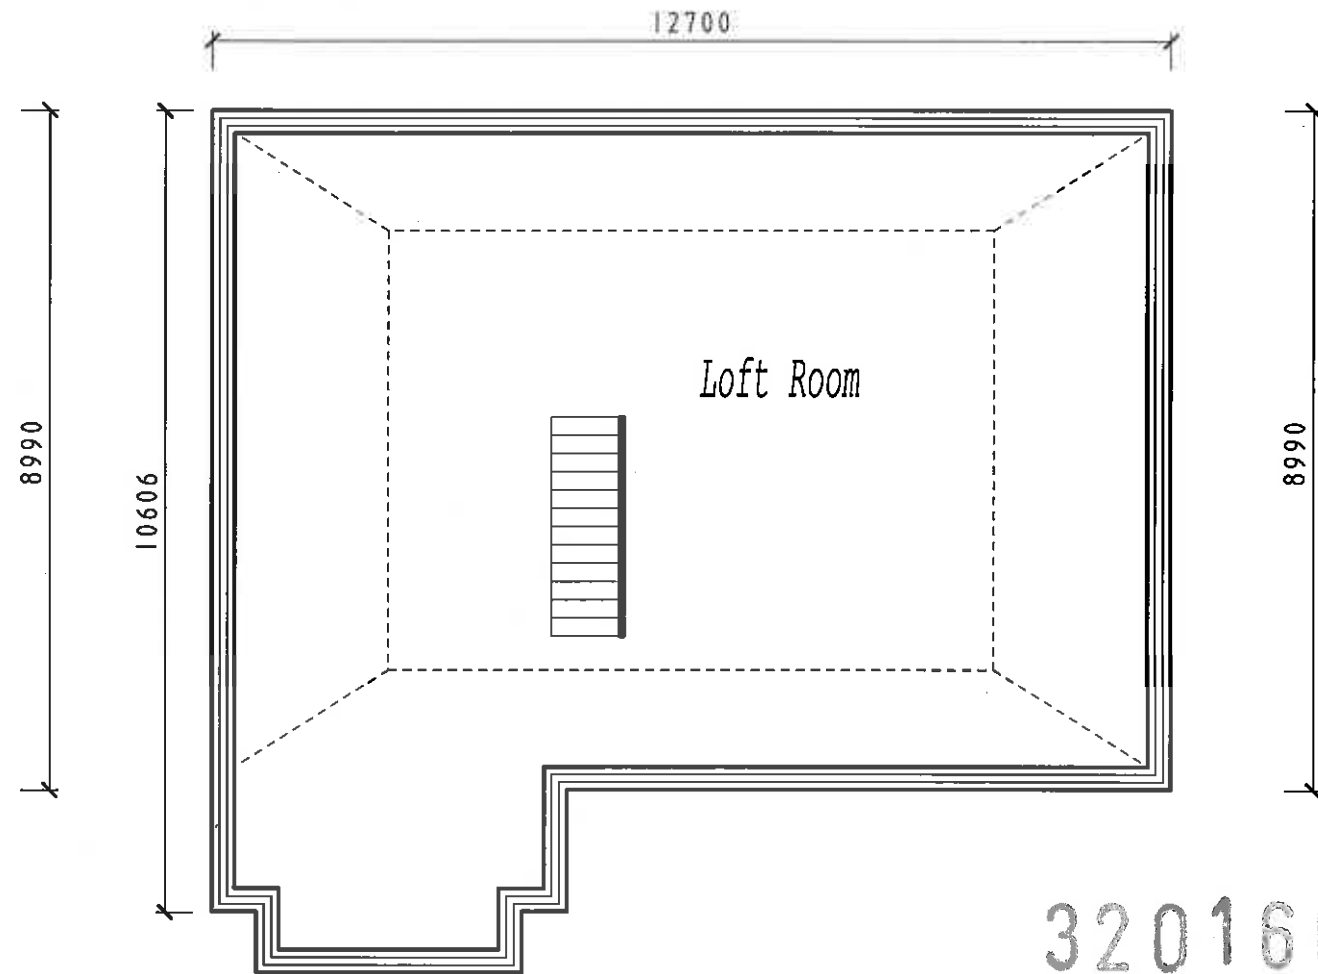

320160428P

No.	Date	By	Contents
Revisions			
Site Address			
- Plots 3 - 6, Eden Gardens, Brockhall Village, Old Langho, BB6 8HW			
Drawing Title			
- Plot 4 First and Second Floor Plan			
Scale	Date	Drawn by	
- 1:100 @ A3	- May 2016	- KSW	
LTW Developments Limited			
3 Chapelton Road Bromley Cross Bolton Lancashire BL7 9AD			
Org.No.	Rev.		
- EGBV06A	-