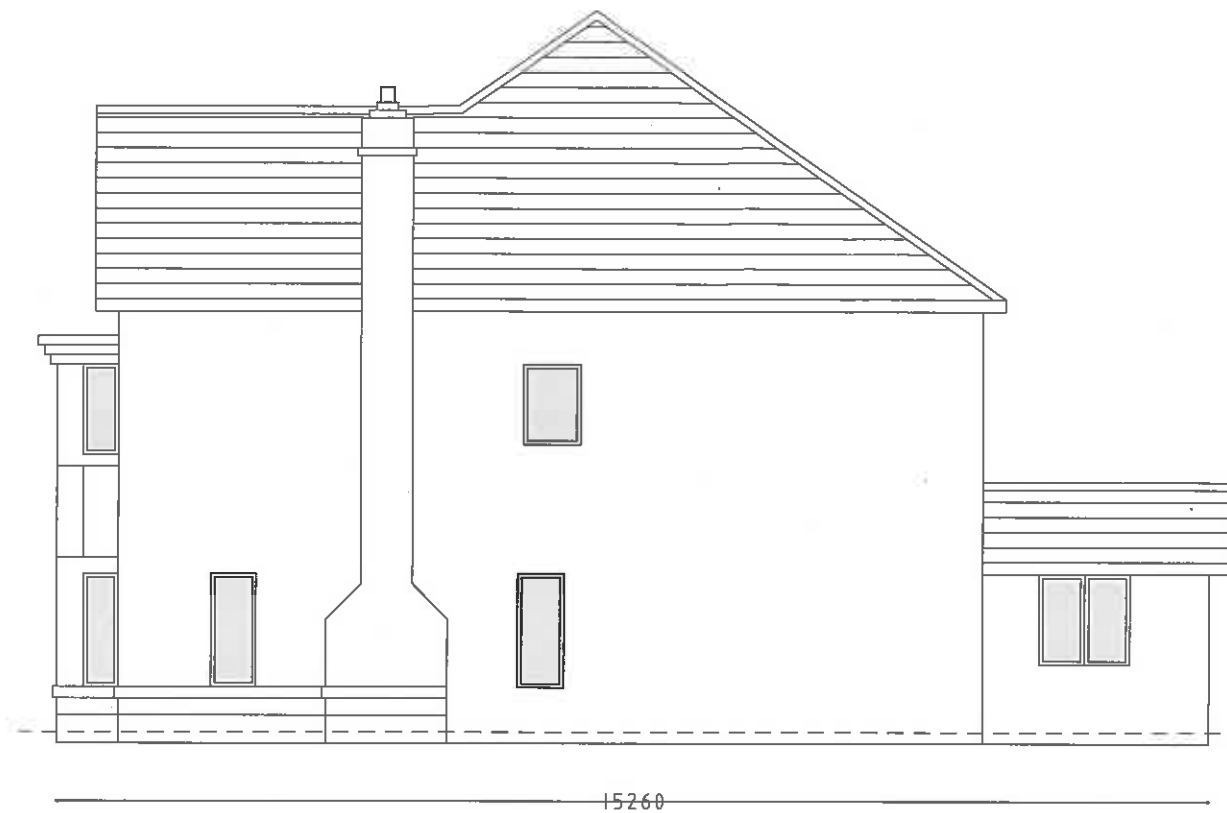

9555

9555

320160428P

No.	Date	By	Contents
<b>Revisions</b>			
<b>Site Address</b>			
- Plots 3 -6, Eden Gardens, Brockhall Village, Old Langho, BB6 8HW			
<b>Drawing Title</b>			
- Side Elevations Plot 3			
<b>Scale</b>		<b>Date</b>	<b>Drawn by</b>
- 1:100 @ A3		- May 2016	- KSW
<b>LTW Developments Limited</b>			
3 Chapeltown Road Bromley Cross Bolton Lancashire BL7 9AD			
<b>Dwg. No.</b>		<b>Rev.</b>	
- EGBV08A		-	

320160428P

No.	Date	By	Content
<b>Revisions</b>			
<b>Site Address</b>			
Plots 3 -6, Eden Gardens, Brockhall Village, Old Langho, BB6 8HW			
<b>Drawing Title</b>			
Front & Rear Elevations Plot 3			
<b>Scale</b>		<b>Date</b>	<b>Drawn by</b>
1:100 @ A3		May 2016	KSW
<b>LTW Developments Limited</b>			
3 Chapeltown Road Bromley Cross Bolton Lancashire BL7 9AD			
<b>Fig.No.</b>		<b>Rev.</b>	
EGBV07A		-	

320160428P

No.	Date	By	Contents
<b>Revisions</b>			
<b>Site Address</b>			
- Plots 3 -6, Eden Gardens, Brockhall Village, Old Langho, BB6 8HW			
<b>Drawing Title</b>			
- Ground Floor Plan Plot 3			
<b>Scale</b>	<b>Date</b>	<b>Drawn by</b>	
- 1:100 @ A3	- May 2016	- KSW	
<b>LTW Developments Limited</b>			
3 Chapeltown Road Bromley Cross Bolton Lancashire BL7 9AD			
<b>Dwg. No.</b>	<b>Rev.</b>		
- EGBV09A	-		