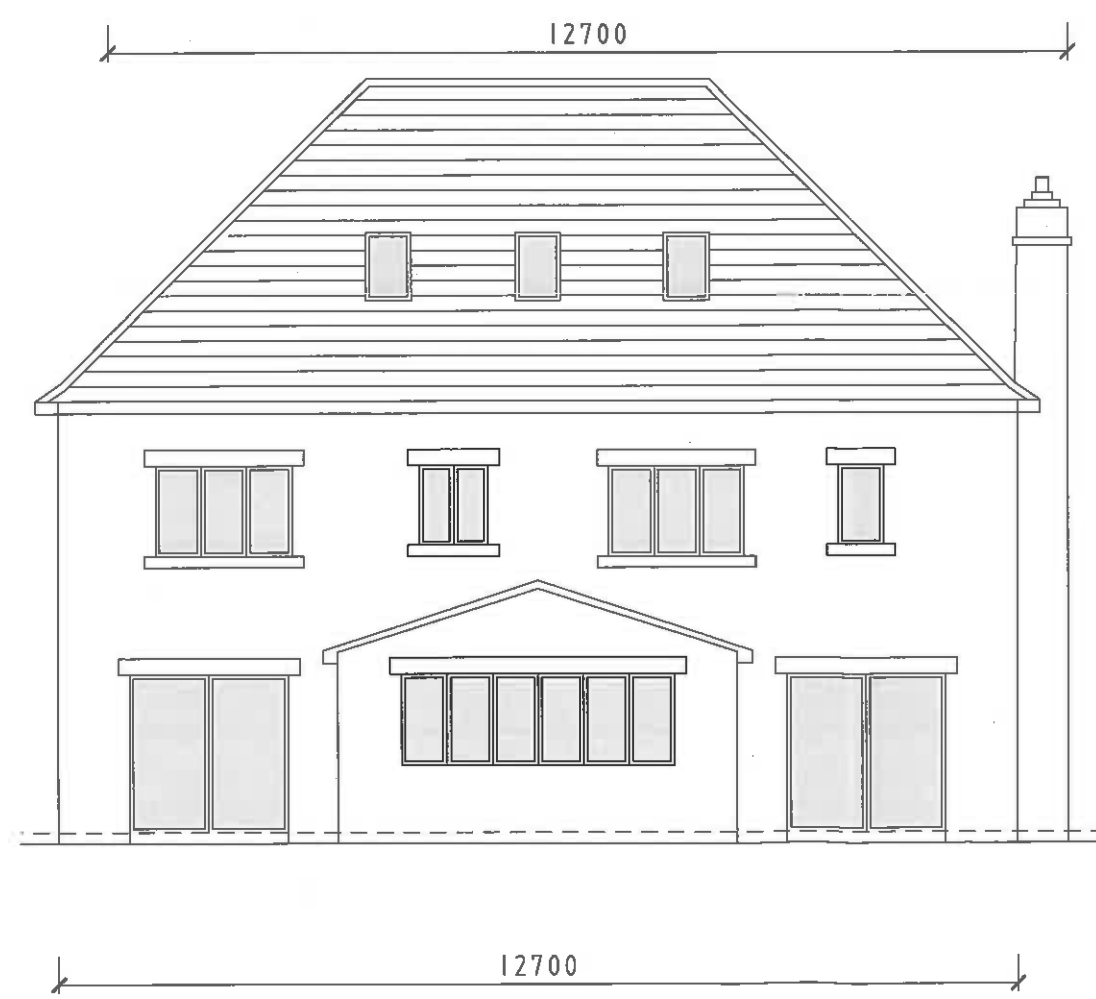

320160428P

No.	Date	By	Comments
Revisions			
Site Address			
Plots 3 - 6, Eden Gardens, Brockhall Village, Old Langho, BB6 8HW			
Drawing Title			
Plot 4 Front and Rear Elevations			
Scale	Date	Drawn by	
- 1:100 @ A3	- May 2016	- KSW	
LTW Developments Limited			
3 Chapeltown Road Bromley Cross Bolton Lancashire BL7 9AD			
Dwg. No.	Rev.		
- EGBV03A	-