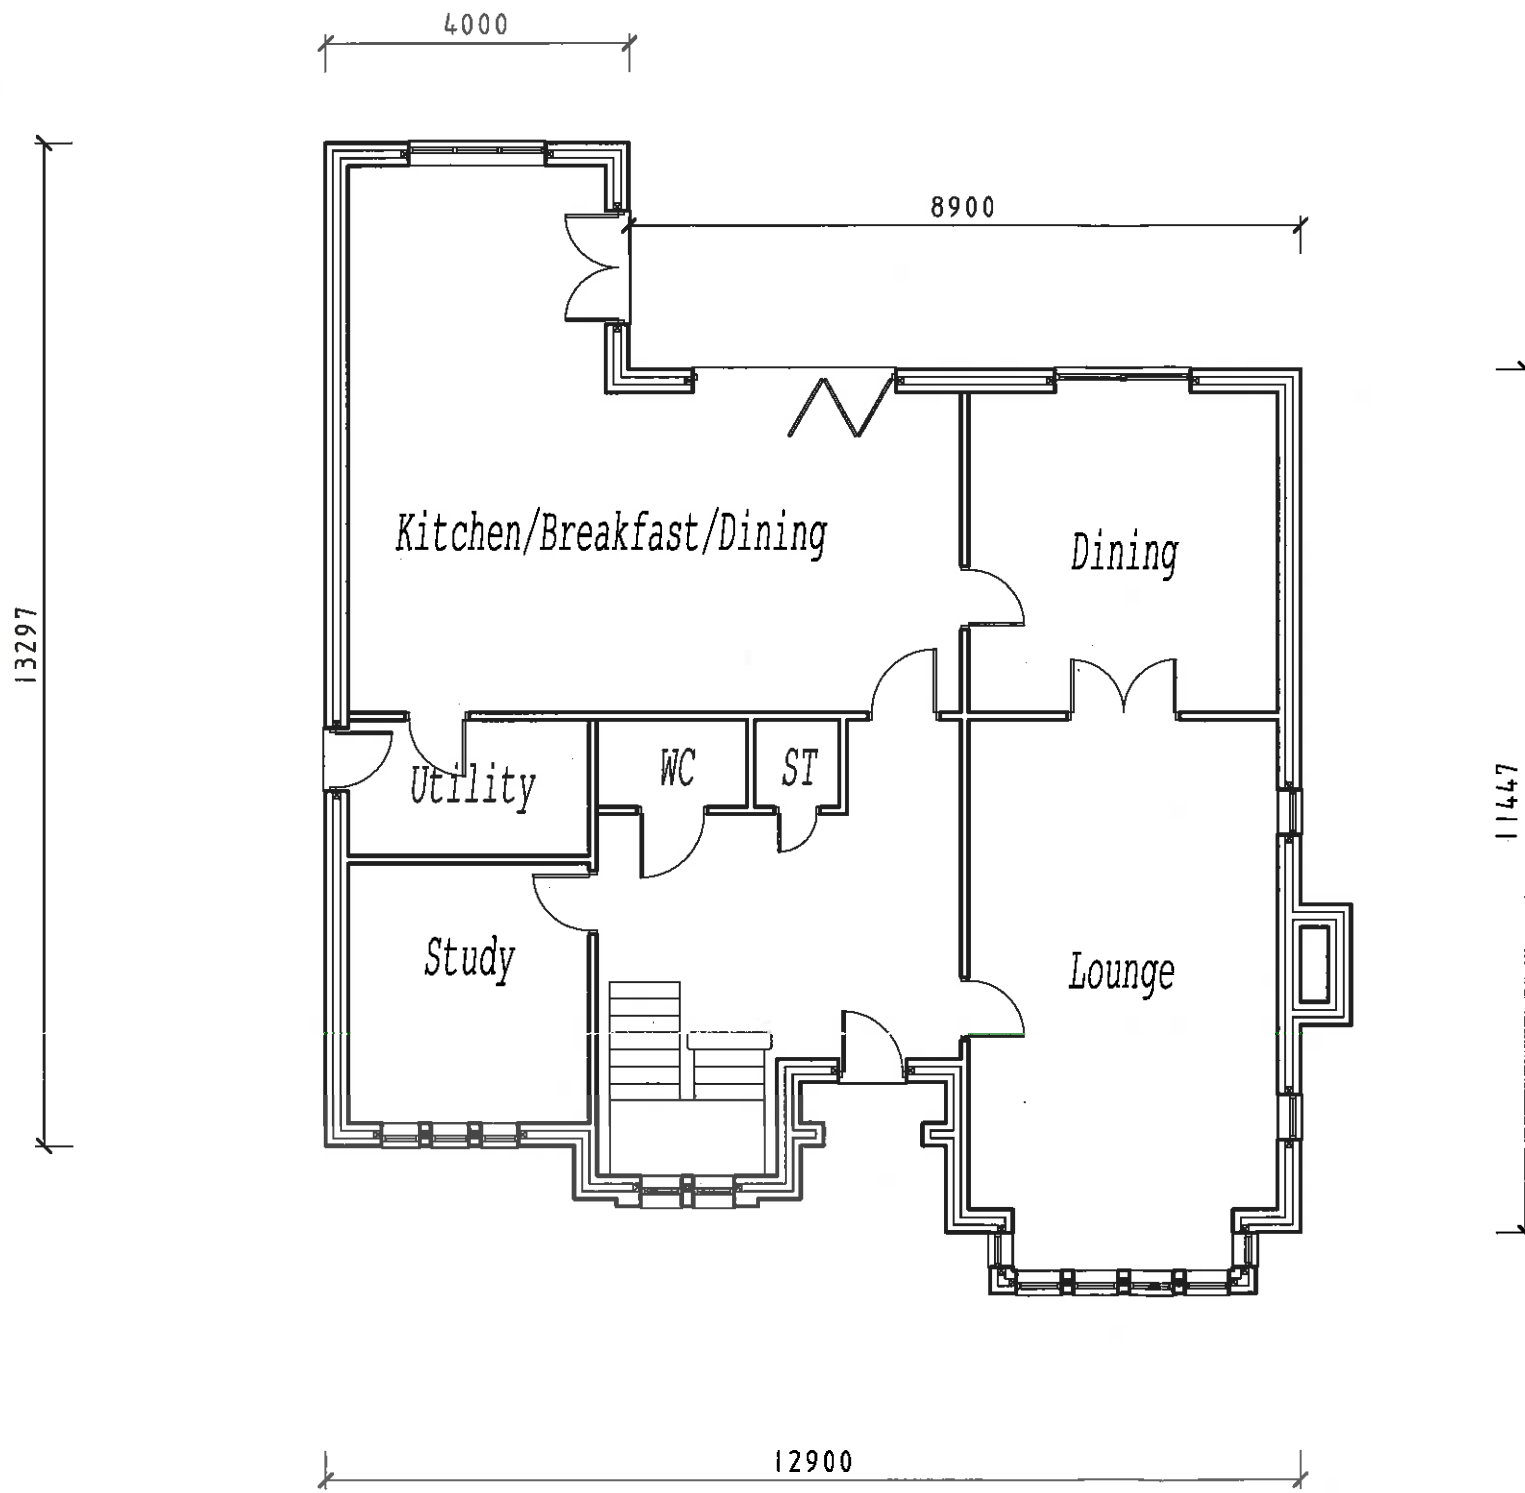

320160428P

No.	Date	By	Contents
Revisions			
Site Address			
Plots 3 - 6, Eden Gardens, Brockhall Village, Old Langho, BB6 8HW			
Drawing Title			
Plot 6 Ground Floor Plan			
Scale	Date	Drawn by	
1:100 @ A3	Oct 2015	KSW	
LTW Developments Limited			
3 Chapeltown Road Bromley Cross Bolton Lancashire BL7 9AD			
Dwg.No.	Rev.		
EGBV17