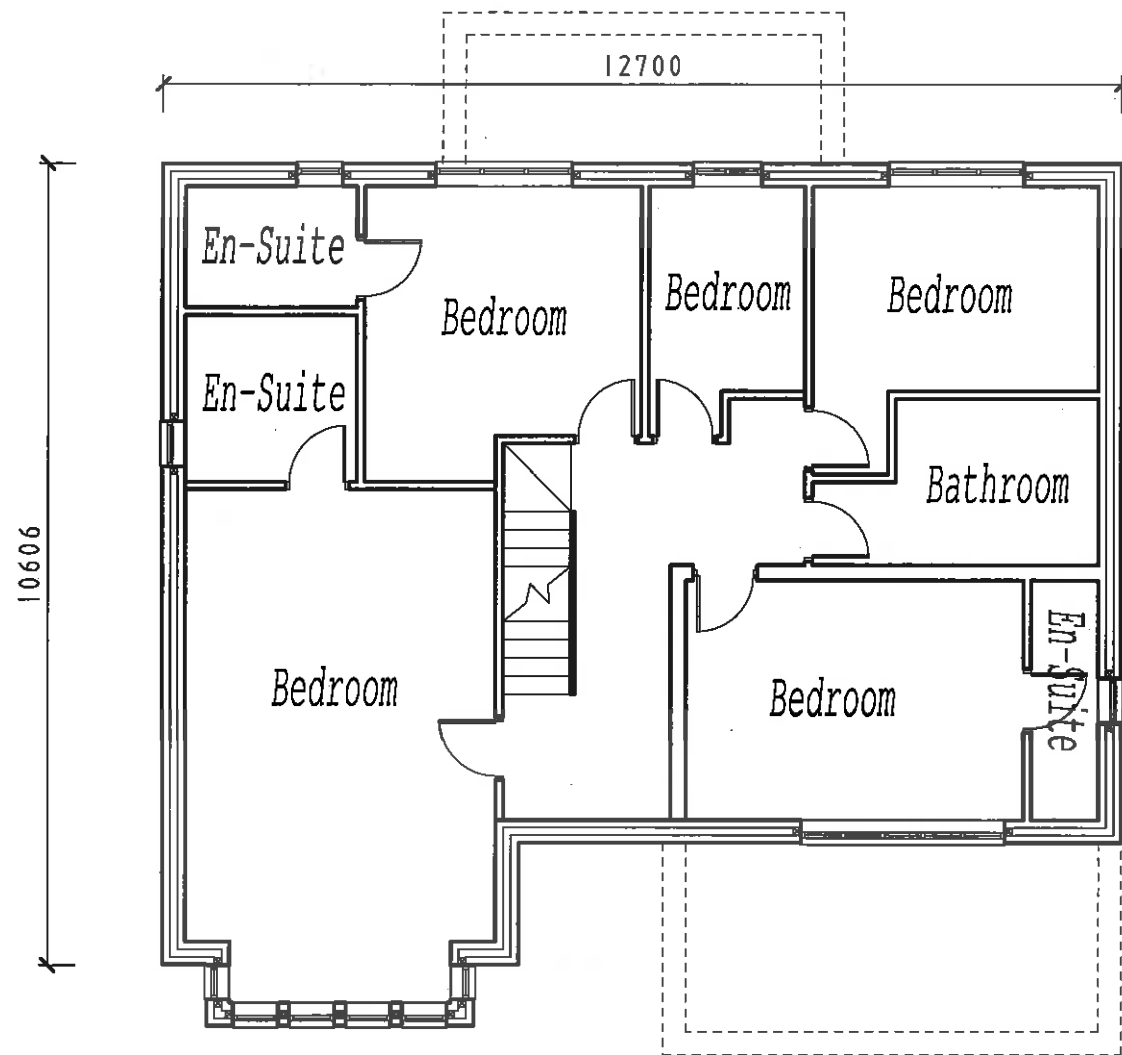

320160428P

No.	Date	By	Contents
Revisions			
Site Address			
- Plots 3 - 6, Eden Gardens, Brockhall Village, Old Langho, BB6 8HW			
Drawing Title			
- Plot 4 First and Second Floor Plan			
Scale	Date	Drawn by	
- 1:100 @ A3	- May 2016	- KSW	
LTW Developments Limited			
3 Chapelton Road Bromley Cross Bolton Lancashire BL7 9AD			
Org.No.	Rev.		
- EGBV06A	-