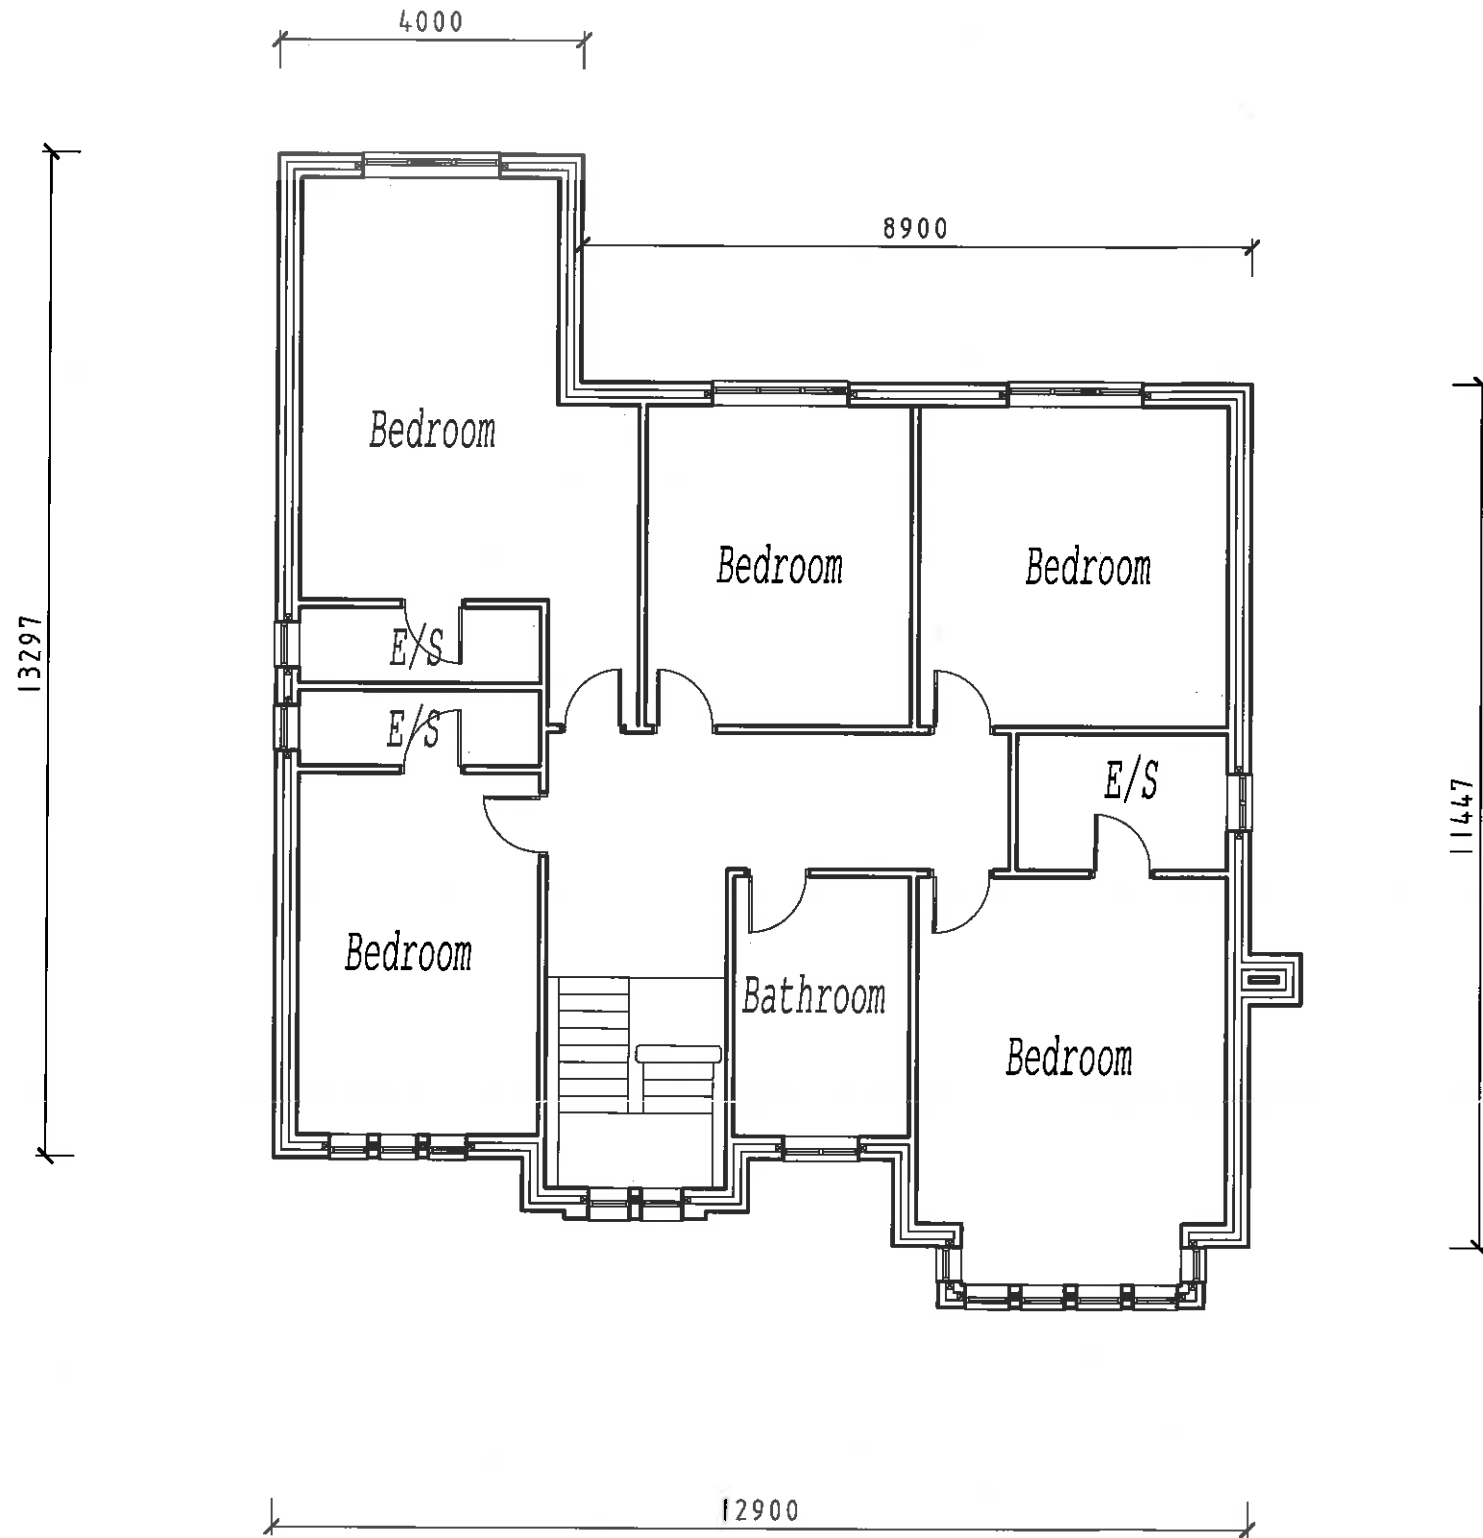

Rear

Front

Floor Plan

Side

Side

320160428P

No.	Date	By	Contents
<b>Revisions</b>			
<b>Site Address</b>			
- Plots 3 - 6, Eden Gardens, Brockhall Village, Old Langho, BB6 8HW			
<b>Drawing Title</b>			
- Plot 5 Detached Garage			
<b>Scale</b>		<b>Date</b>	<b>Drawn by</b>
- 1:100 @ A3		- May 2016	- KSW
<b>LTW Developments Limited</b>			
3 Chapeltown Road Bromley Cross Bolton Lancashire BL7 9AD			
<b>Dwg. No.</b>		<b>Rev.</b>	
- EGBV20		-	