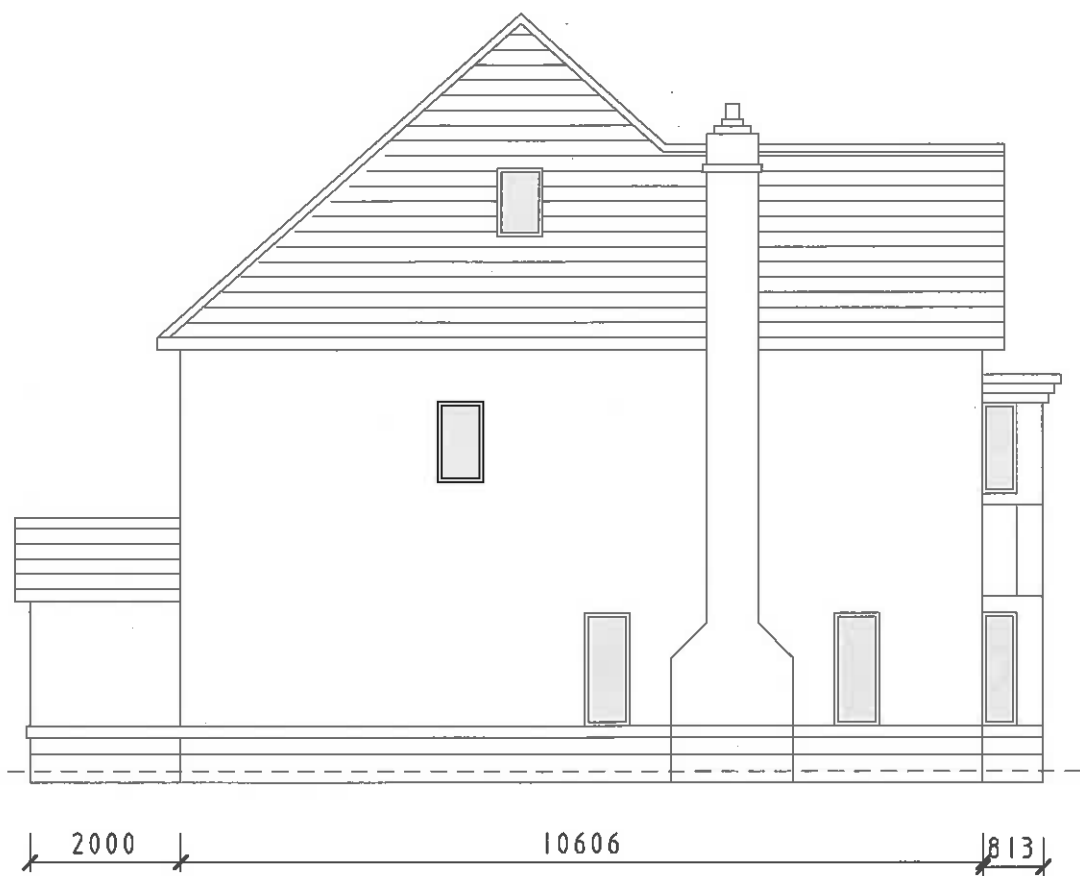

320160428P

No.	Date	By	Contact
Revisions			
Site Address			
- Plots 3 - 6, Eden Gardens, Brockhall Village, Old Langho, BB6 8HW			
Drawing Title			
- Plot 4 Side Elevations			
Scale	Date	Drawn by	
- 1:100 @ A3	- May 2016	- KSW	
LTW Developments Limited			
3 Chapeltown Road Bromley Cross Bofton Lancashire BL7 9AD			
Drp.No.	Rev.		
- EGBV04A	-