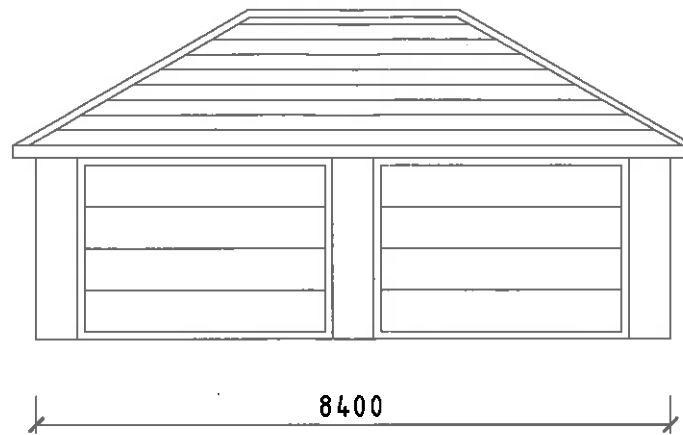

Front

Floor Plan

320160428P

No.	Date	By	Contents
Revisions			
Site Address			
- Plots 3 - 6, Eden Gardens, Brockhall Village, Old Langho, BB6 8HW			
Drawing Title			
- Plot 5 Detached Garage			
Scale		Date	Drawn by
- 1:100 @ A3		- May 2016	- KSW
LTW Developments Limited			
3 Chapeltown Road Bromley Cross Bolton Lancashire BL7 9AD			
Dwg. No.		Rev.	
- EGBV20		-