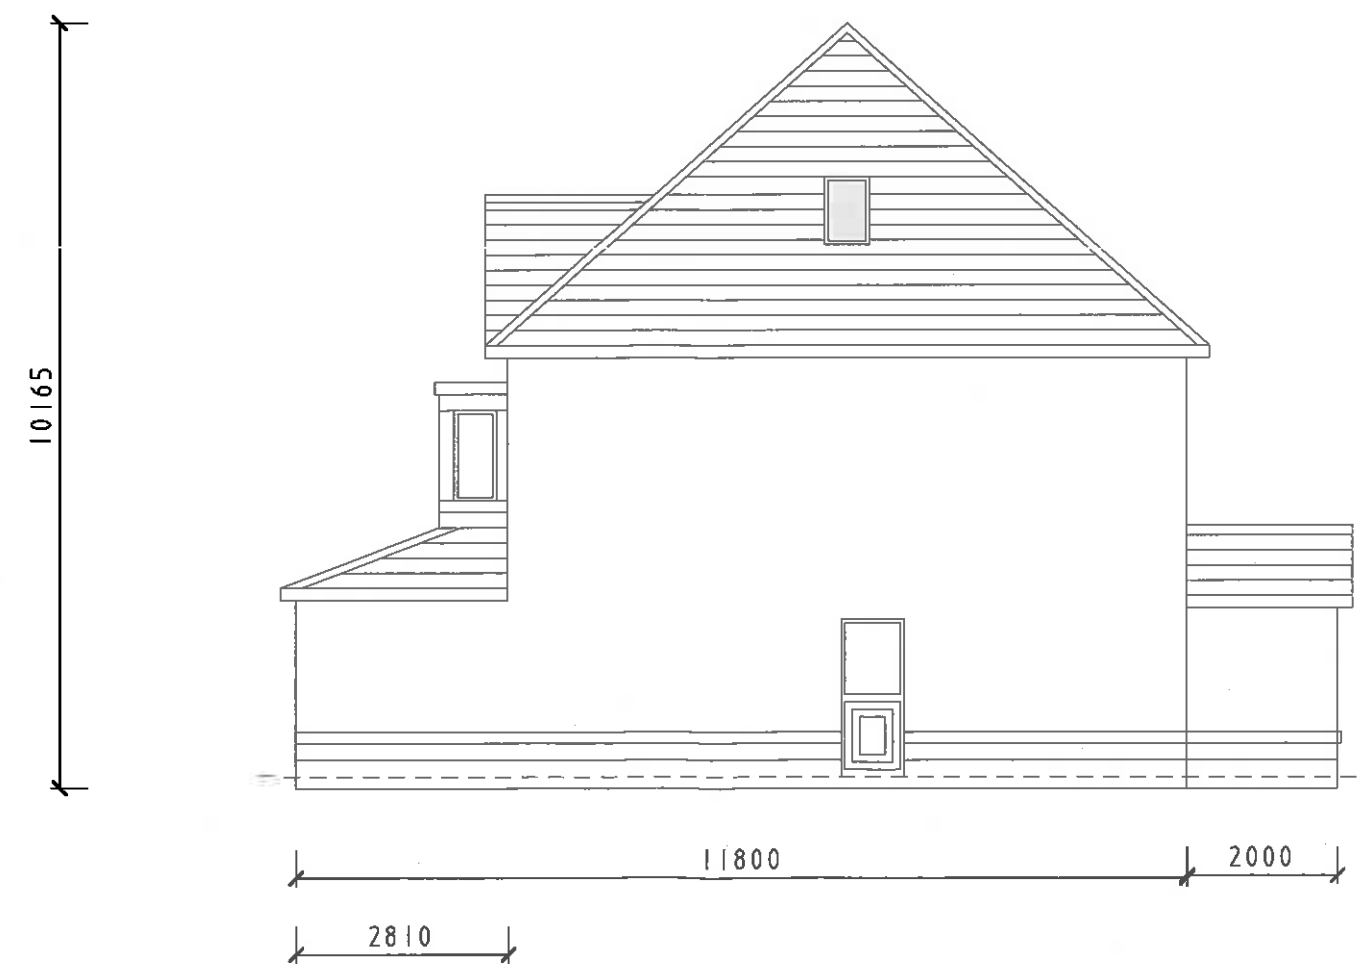

320160428P

No.	Date	By	Contact
Revisions			
Site Address			
- Plots 3 - 6, Eden Gardens, Brockhall Village, Old Langho, BB6 8HW			
Drawing Title			
- Plot 4 Side Elevations			
Scale	Date	Drawn by	
- 1:100 @ A3	- May 2016	- KSW	
LTW Developments Limited			
3 Chapeltown Road Bromley Cross Bofton Lancashire BL7 9AD			
Drp.No.	Rev.		
- EGBV04A	-