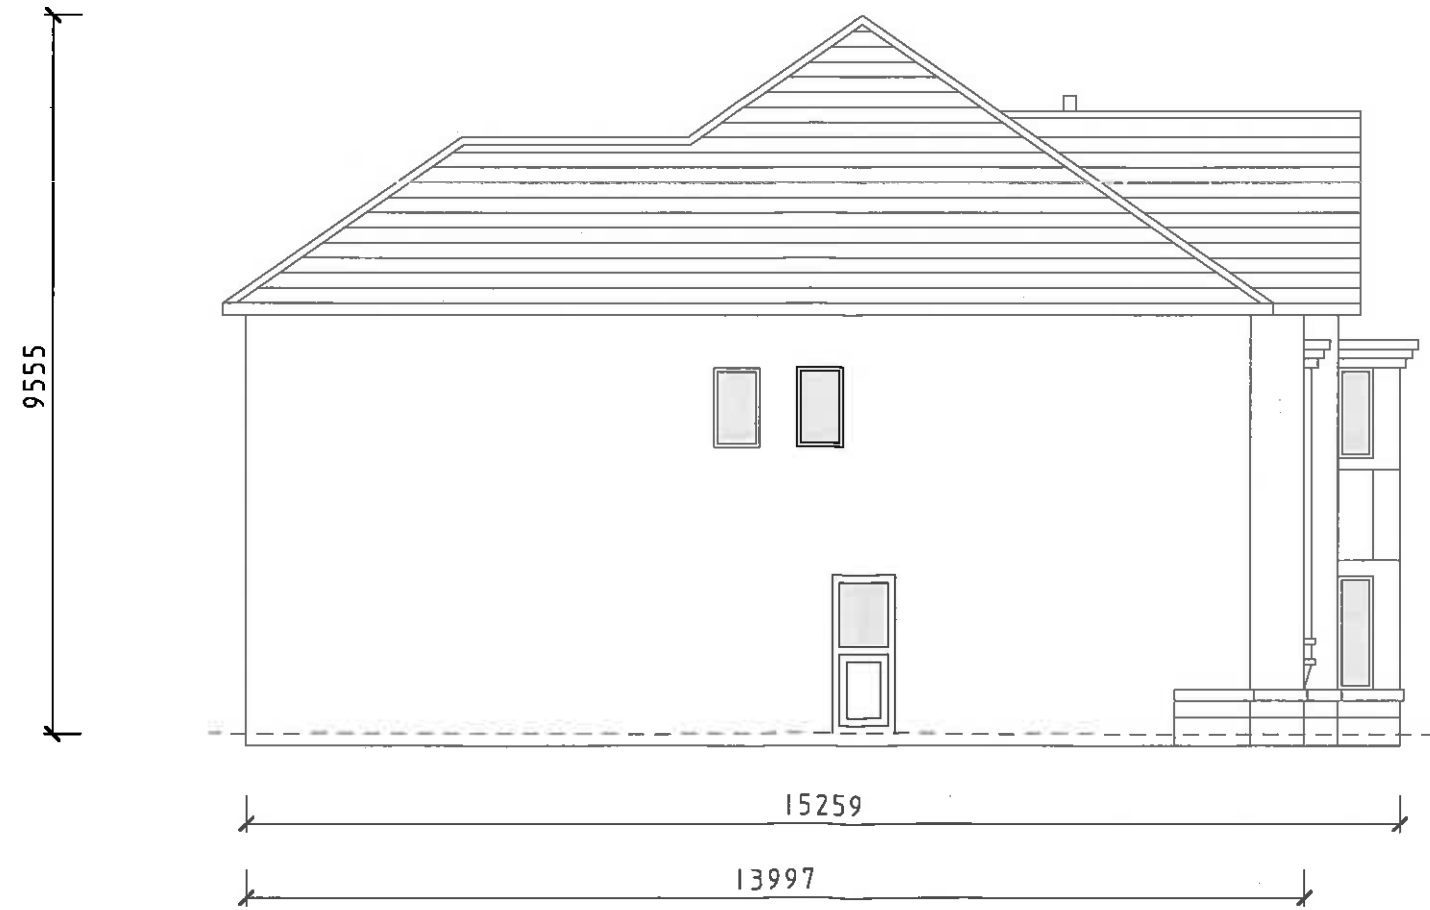

320160428P

No.	Date	By	Contents
Revisions			
Site Address			
Plots 3 - 6, Eden Gardens, Brockhall Village, Old Langho, BB6 8HW			
Drawing Title			
Plot 5 Side Elevations			
Scale	Date	Drawn by	
1:100 @ A3	May 2016	KSW	
LTW Developments Limited			
3 Chapeltown Road Bramley Cross Bolton Lancashire BL7 9AD			
Dwg. No.	Rev.		
EGBV12A