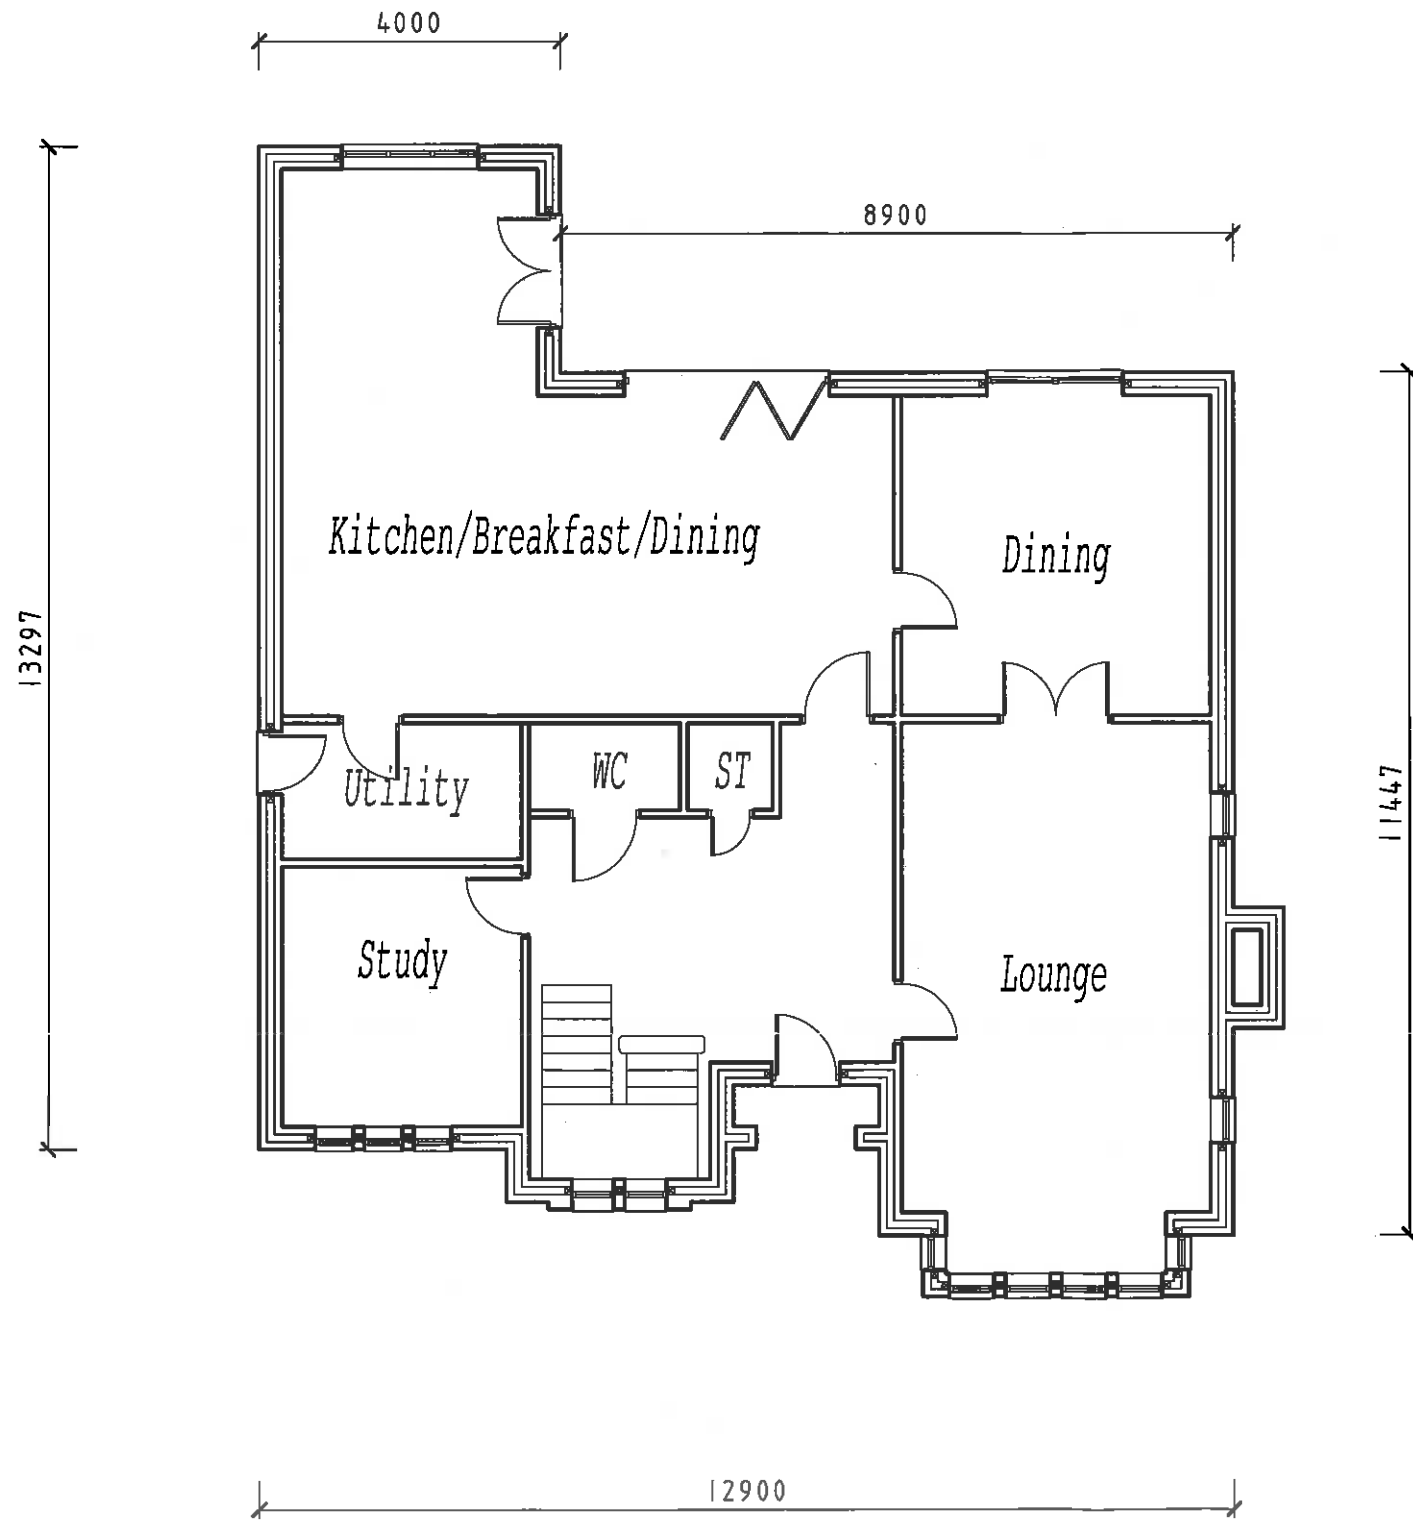

320160428P

No.	Date	By	Contents
Revisions			
Site Address			
- Plots 3 - 6, Eden Gardens, Brockhall Village, Old Langho, BB6 8HW			
Drawing Title			
- Plot 5 Ground Floor Plan			
Scale	Date	Drawn by	
- 1:100 @ A3	- May 2016	- KSW	
LTW Developments Limited			
3 Chapeltown Road Bromley Cross Bolton Lancashire BL7 9AD			
Org.No.	Rev.		
- EGBV13A	-