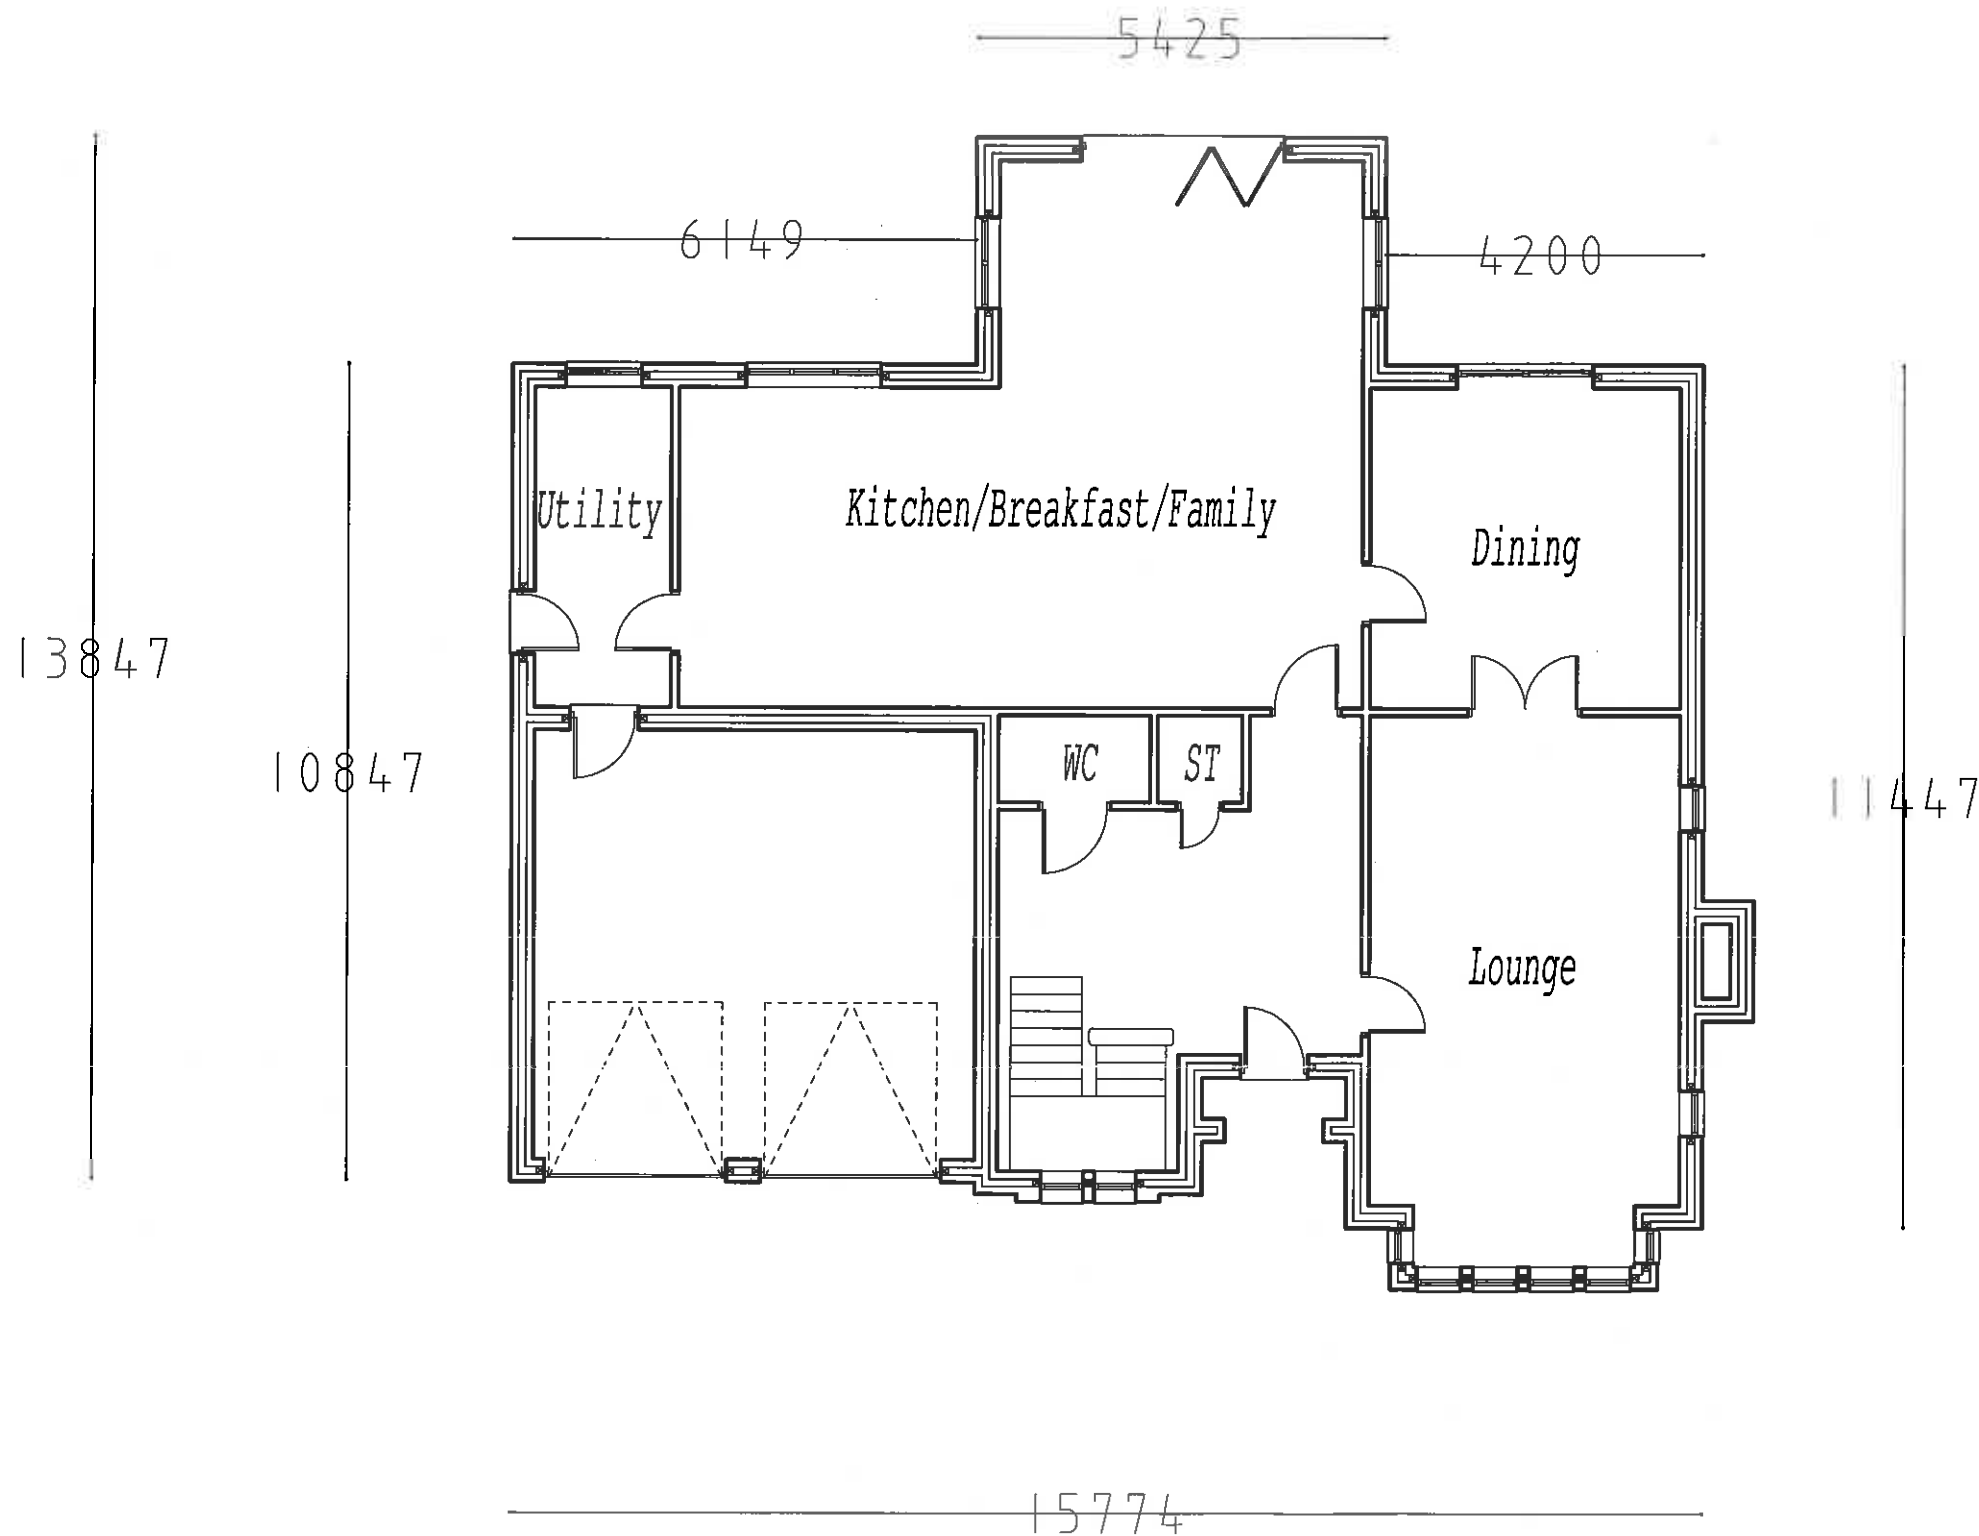

320160428P

No.	Date	By	Contents
Revisions			
Site Address			
- Plots 3 -6, Eden Gardens, Brockhall Village, Old Langho, BB6 8HW			
Drawing Title			
- Ground Floor Plan Plot 3			
Scale	Date	Drawn by	
- 1:100 @ A3	- May 2016	- KSW	
LTW Developments Limited			
3 Chapeltown Road Bromley Cross Bolton Lancashire BL7 9AD			
Dwg. No.	Rev.		
- EGBV09A	-