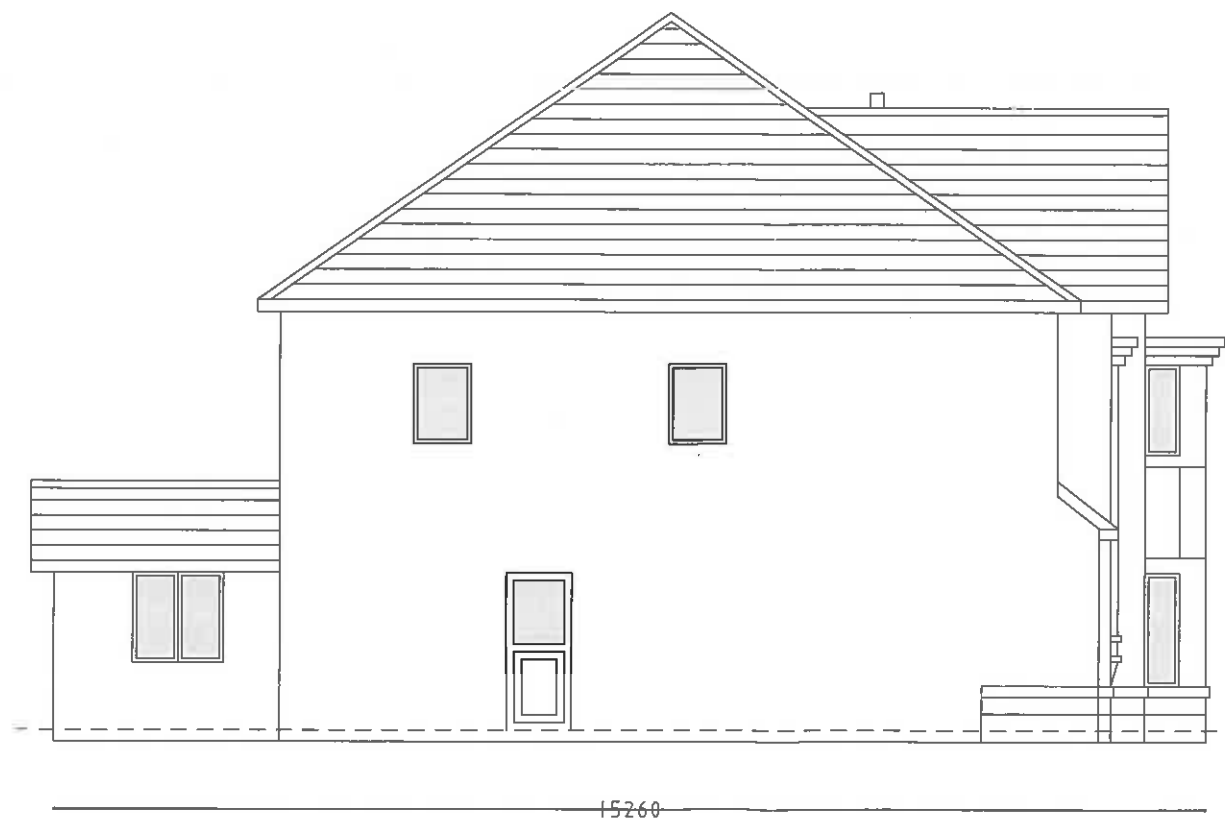

9555

9555

320160428P

No.	Date	By	Contents
<b>Revisions</b>			
<b>Site Address</b>			
- Plots 3 -6, Eden Gardens, Brockhall Village, Old Langho, BB6 8HW			
<b>Drawing Title</b>			
- Side Elevations Plot 3			
<b>Scale</b>		<b>Date</b>	<b>Drawn by</b>
- 1:100 @ A3		- May 2016	- KSW
<b>LTW Developments Limited</b>			
3 Chapeltown Road Bromley Cross Bolton Lancashire BL7 9AD			
<b>Dwg. No.</b>		<b>Rev.</b>	
- EGBV08A		-	

320160428P

No.	Date	By	Content
<b>Revisions</b>			
<b>Site Address</b>			
Plots 3 -6, Eden Gardens, Brockhall Village, Old Langho, BB6 8HW			
<b>Drawing Title</b>			
Front & Rear Elevations Plot 3			
<b>Scale</b>		<b>Date</b>	<b>Drawn by</b>
1:100 @ A3		May 2016	KSW
<b>LTW Developments Limited</b>			
3 Chapeltown Road Bromley Cross Bolton Lancashire BL7 9AD			
<b>Fig.No.</b>		<b>Rev.</b>	
EGBV07A		-	

320160428P

No.	Date	By	Contents
<b>Revisions</b>			
<b>Site Address</b>			
- Plots 3 -6, Eden Gardens, Brockhall Village, Old Langho, BB6 8HW			
<b>Drawing Title</b>			
- Ground Floor Plan Plot 3			
<b>Scale</b>	<b>Date</b>	<b>Drawn by</b>	
- 1:100 @ A3	- May 2016	- KSW	
<b>LTW Developments Limited</b>			
3 Chapeltown Road Bromley Cross Bolton Lancashire BL7 9AD			
<b>Dwg. No.</b>	<b>Rev.</b>		
- EGBV09A	-		