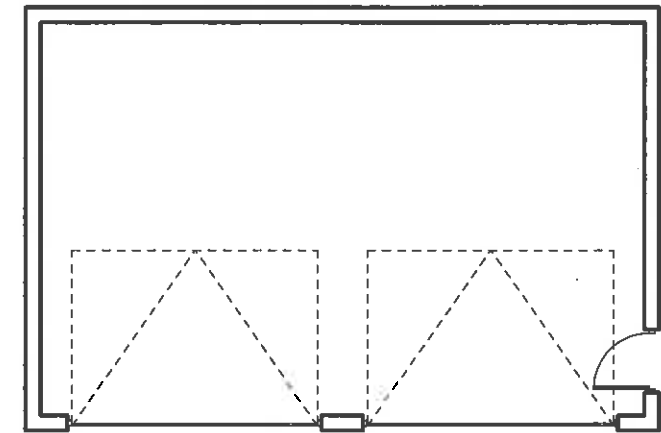

Floor Plan

320160428P

No.	Date	By	Contents
Revisions			
Site Address			
- Plots 3 - 6, Eden Gardens, Brockhall Village, Old Langho, BB6 8HW			
Drawing Title			
- Plot 5 Detached Garage			
Scale		Date	Drawn by
- 1:100 @ A3		- May 2016	- KSW
LTW Developments Limited			
3 Chapeltown Road Bromley Cross Bolton Lancashire BL7 9AD			
Dwg. No.		Rev.	
- EGBV20		-