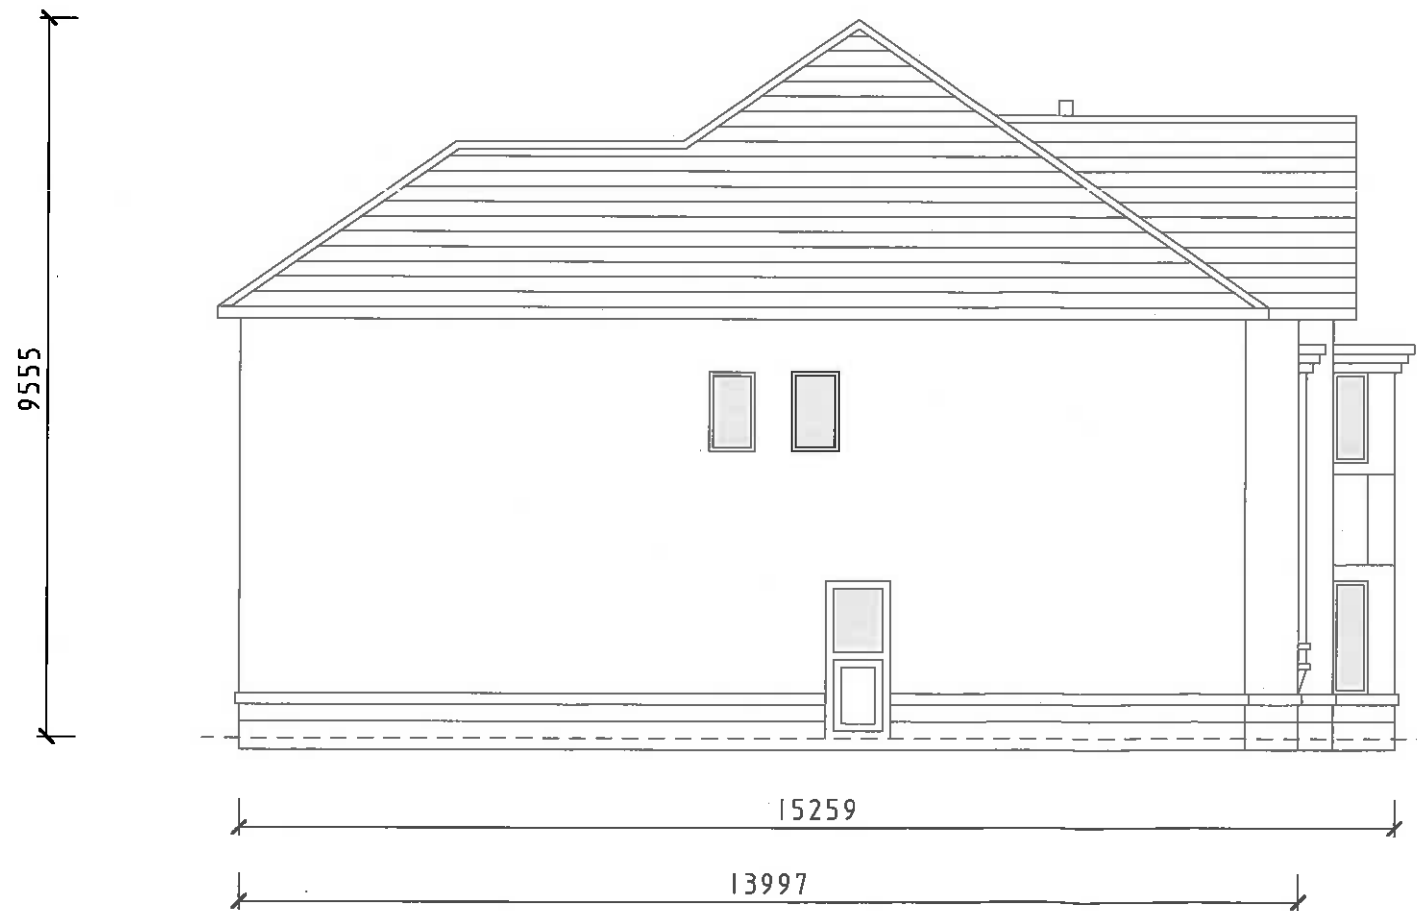

320160428P

No.	Date	By	Contents
Revisions			
Site Address			
- Plots 3 - 6, Eden Gardens, Brockhall Village, Old Langho, BB6 8HW			
Drawing Title			
- Plot 6 Side Elevations			
Scale	Date	Drawn by	
- 1:100 @ A3	- Oct 2015	- KSW	
LTW Developments Limited			
3 Chapeltown Road Bromley Cross Bolton Lancashire BL7 9AD			
Org. No.	Rev.		
- EGBV16	-