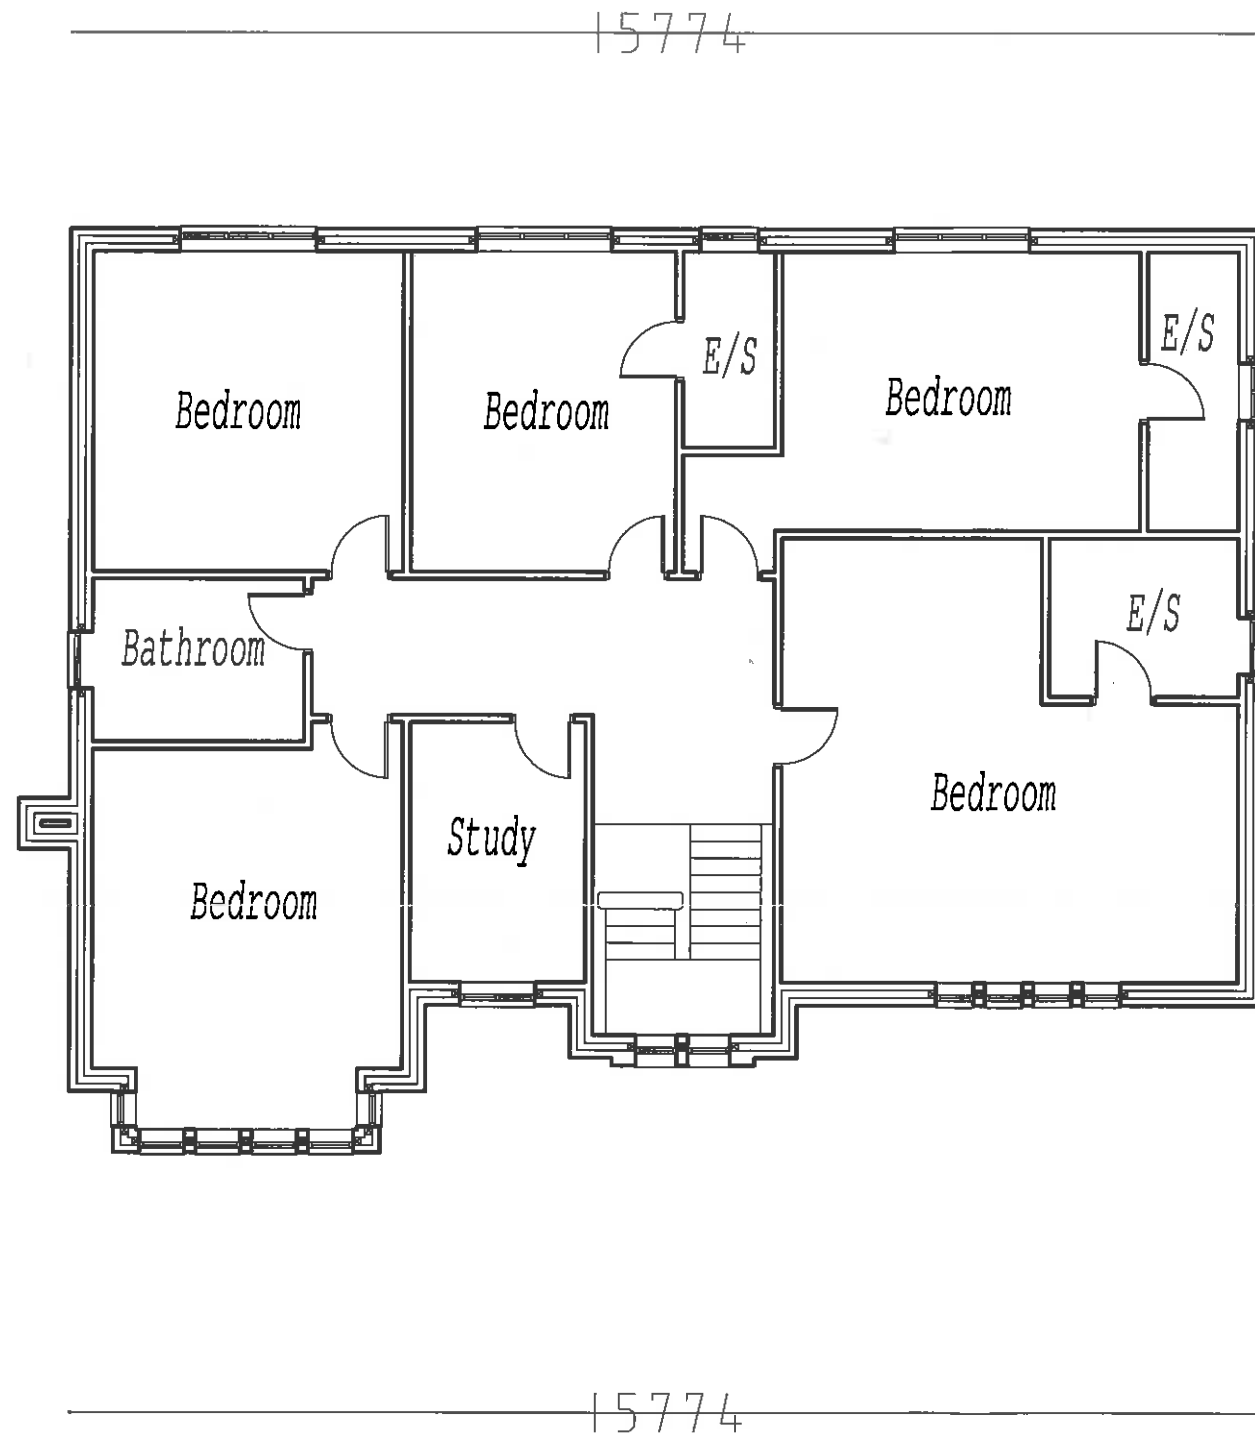

320160428P

No.	Date	By	Contents
<b>Revisions</b>			
<b>Site Address</b>			
- Plots 3 -6, Eden Gardens, Brockhall Village, Old Langho, BB6 8HW			
<b>Drawing Title</b>			
- Ground Floor Plan Plot 3			
<b>Scale</b>	<b>Date</b>	<b>Drawn by</b>	
- 1:100 @ A3	- May 2016	- KSW	
<b>LTW Developments Limited</b>			
3 Chapeltown Road Bromley Cross Bolton Lancashire BL7 9AD			
<b>Dwg. No.</b>	<b>Rev.</b>		
- EGBV09A	-		