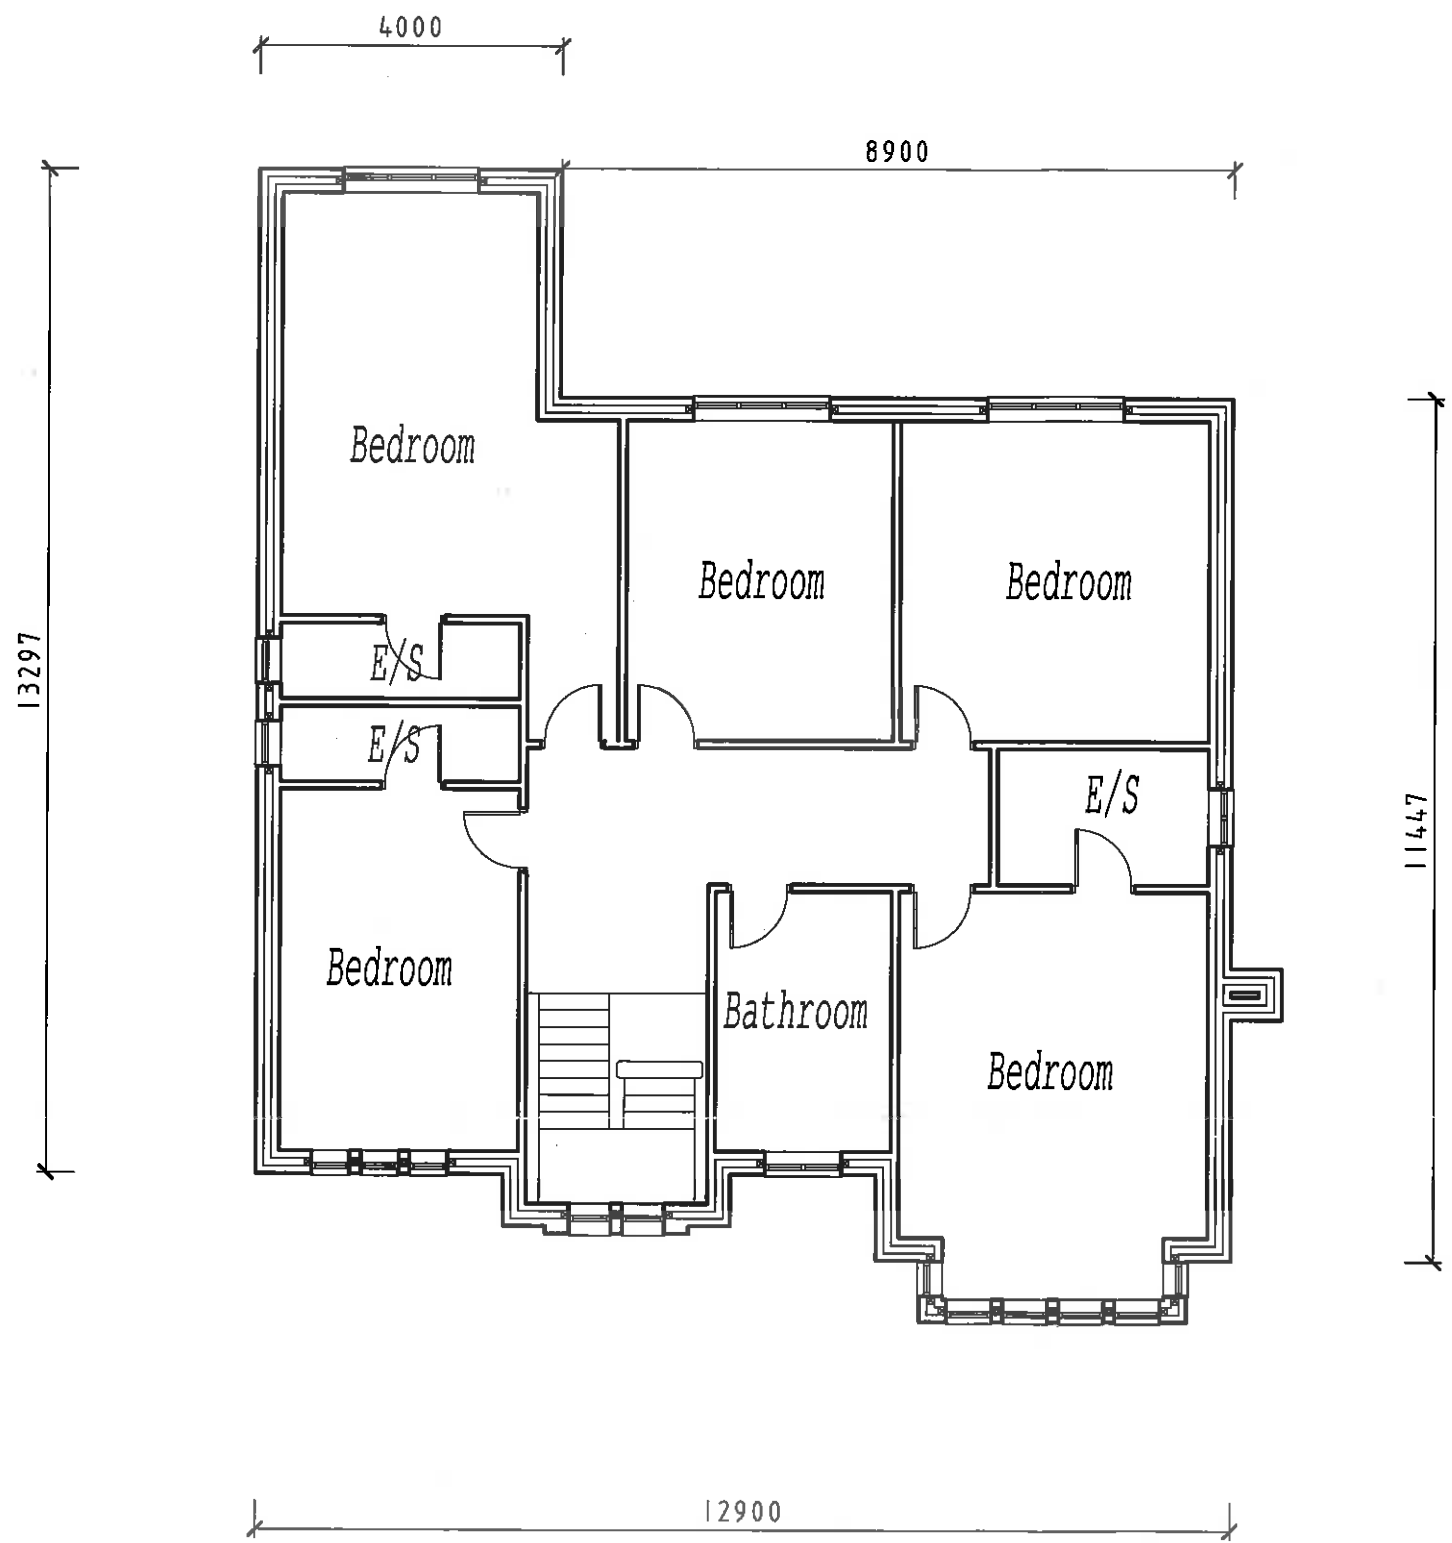

320160428P

No.	Date	By	Contents
Revisions			
Site Address			
- Plots 3 - 6, Eden Gardens, Brockhall Village, Old Langho, BB6 8HW			
Drawing Title			
- Plot 5 First Floor Plan			
Scale	Date	Drawn by	
- 1:100 @ A3	- May 2016	- KSW	
LTW Developments Limited			
3 Chapelton Road Bromley Cross Bolton Lancashire BL7 9AD			
Org.No.	Rev.		
- EGBV14A	-