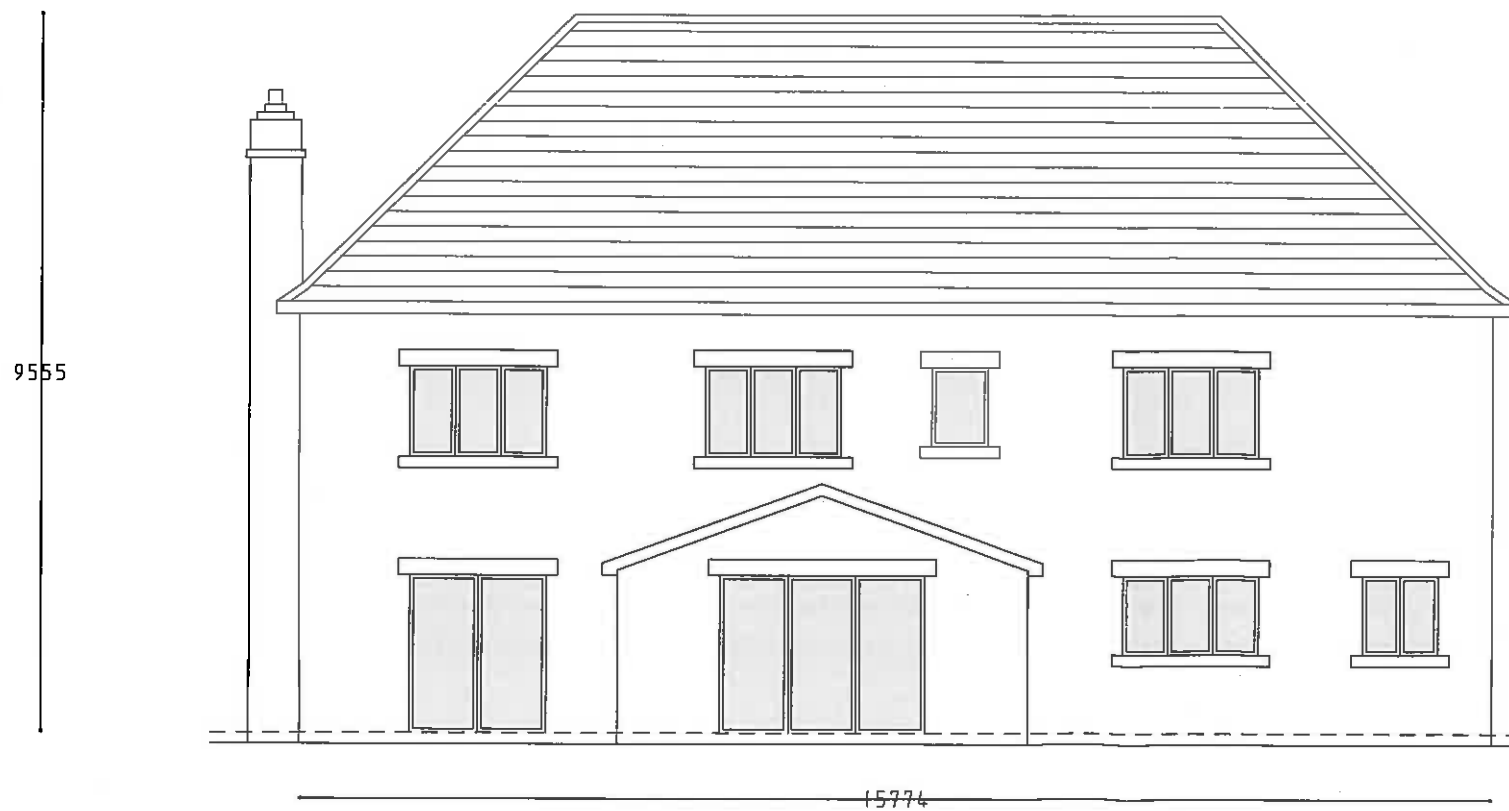

9555

9555

320160428P

No.	Date	By	Contents
<b>Revisions</b>			
<b>Site Address</b>			
- Plots 3 -6, Eden Gardens, Brockhall Village, Old Langho, BB6 8HW			
<b>Drawing Title</b>			
- Side Elevations Plot 3			
<b>Scale</b>		<b>Date</b>	<b>Drawn by</b>
- 1:100 @ A3		- May 2016	- KSW
<b>LTW Developments Limited</b>			
3 Chapeltown Road Bromley Cross Bolton Lancashire BL7 9AD			
<b>Dwg. No.</b>		<b>Rev.</b>	
- EGBV08A		-	

320160428P

No.	Date	By	Content
<b>Revisions</b>			
<b>Site Address</b>			
Plots 3 -6, Eden Gardens, Brockhall Village, Old Langho, BB6 8HW			
<b>Drawing Title</b>			
Front & Rear Elevations Plot 3			
<b>Scale</b>		<b>Date</b>	<b>Drawn by</b>
1:100 @ A3		May 2016	KSW
<b>LTW Developments Limited</b>			
3 Chapeltown Road Bromley Cross Bolton Lancashire BL7 9AD			
<b>Fig.No.</b>		<b>Rev.</b>	
EGBV07A		-	

320160428P

No.	Date	By	Contents
<b>Revisions</b>			
<b>Site Address</b>			
- Plots 3 -6, Eden Gardens, Brockhall Village, Old Langho, BB6 8HW			
<b>Drawing Title</b>			
- Ground Floor Plan Plot 3			
<b>Scale</b>	<b>Date</b>	<b>Drawn by</b>	
- 1:100 @ A3	- May 2016	- KSW	
<b>LTW Developments Limited</b>			
3 Chapeltown Road Bromley Cross Bolton Lancashire BL7 9AD			
<b>Dwg. No.</b>	<b>Rev.</b>		
- EGBV09A	-		