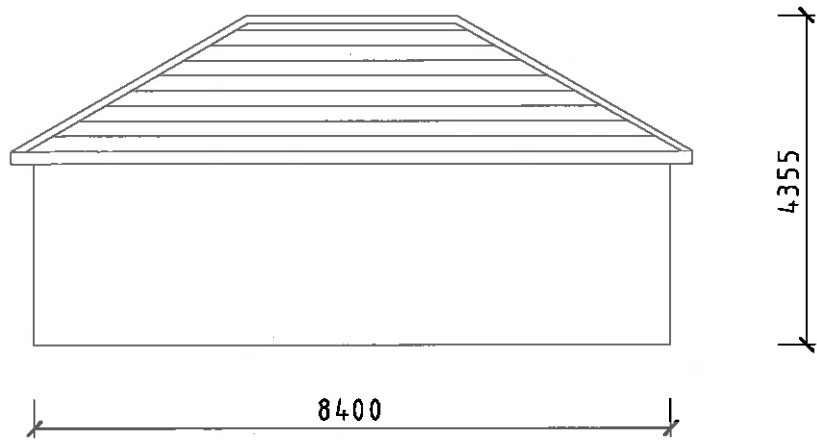

Rear

Floor Plan

320160428P

No.	Date	By	Contents
Revisions			
Site Address			
- Plots 3 - 6, Eden Gardens, Brockhall Village, Old Langho, BB6 8HW			
Drawing Title			
- Plot 5 Detached Garage			
Scale		Date	Drawn by
- 1:100 @ A3		- May 2016	- KSW
LTW Developments Limited			
3 Chapeltown Road Bromley Cross Bolton Lancashire BL7 9AD			
Dwg. No.		Rev.	
- EGBV20		-