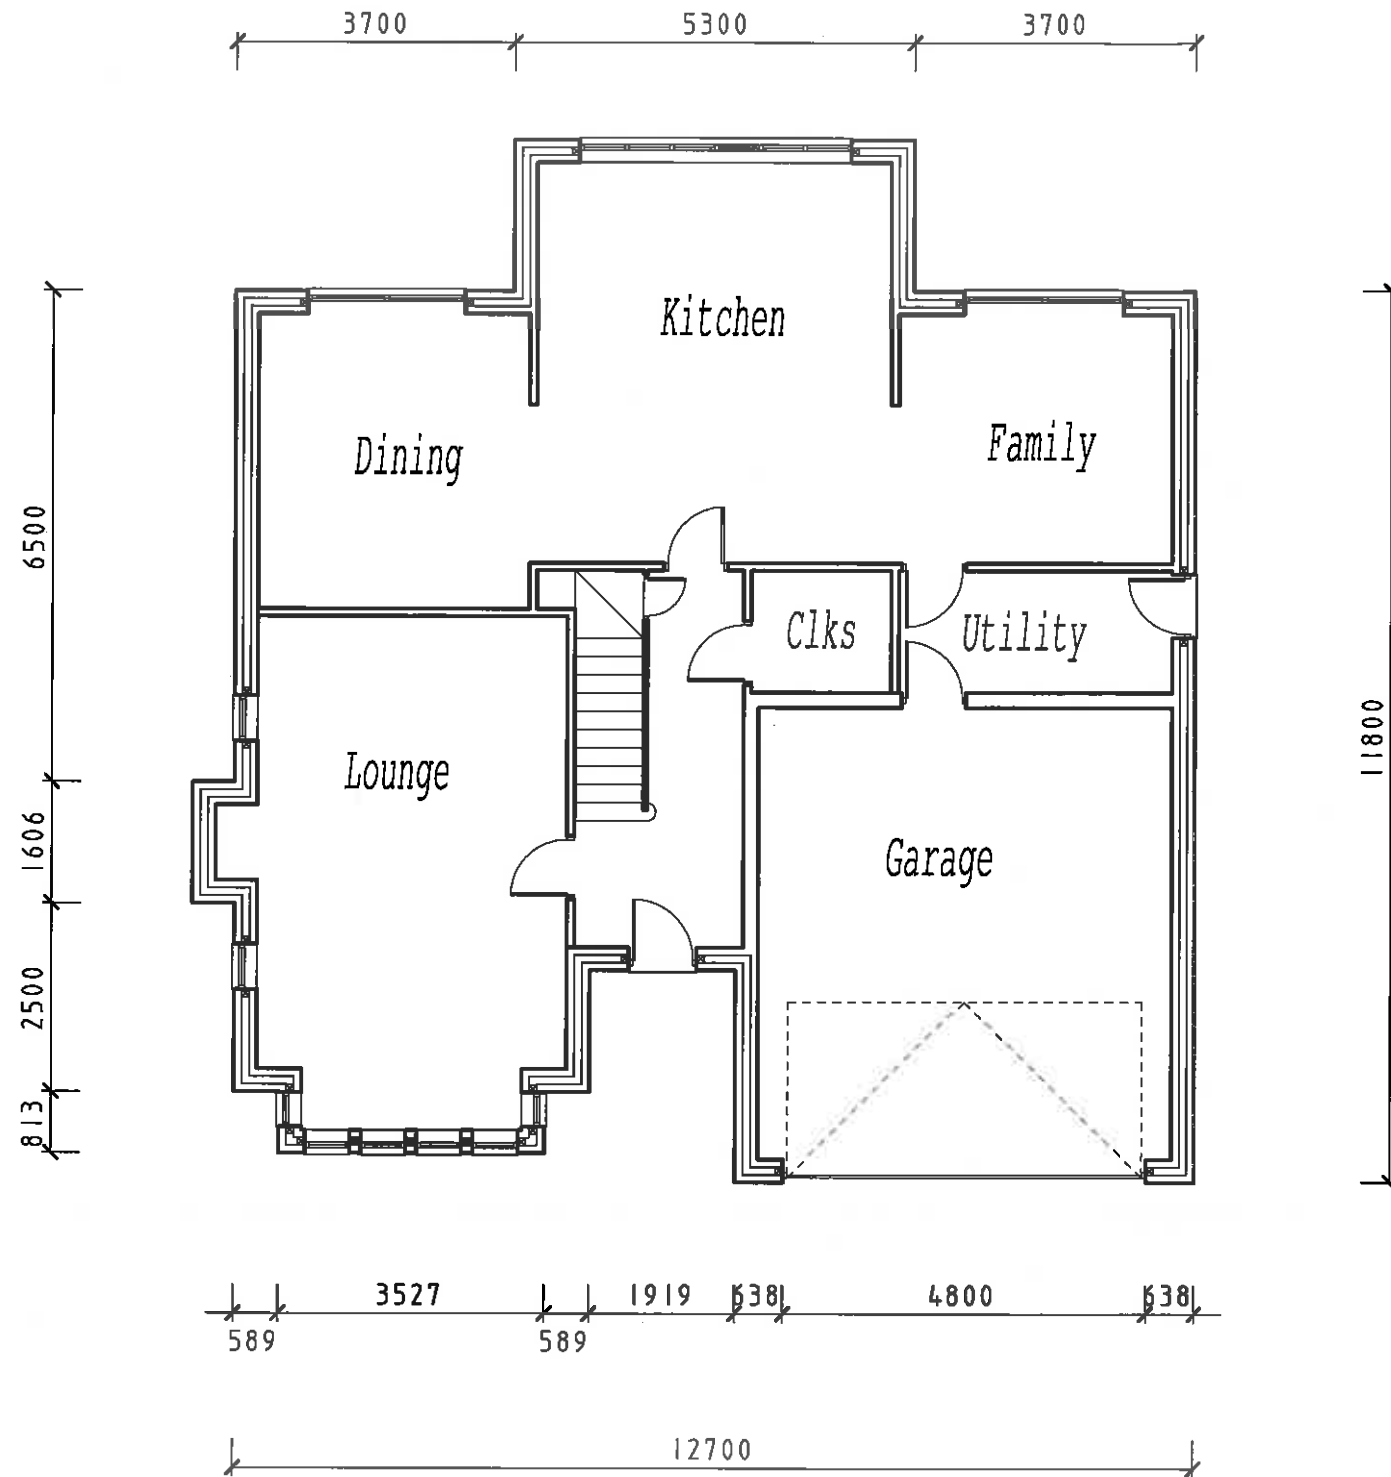

320160428P

No.	Date	By	Contents
Revisions			
Site Address			
Plots 3 - 6, Eden Gardens, Brockhall Village, Old Langho, BB6 8HW			
Drawing Title			
Plot 4 Ground Floor Plan			
Scale	Date	Drawn by	
- 1:100 @ A3	- May 2016	- KSW	
LTW Developments Limited			
3 Chapeltown Road Bromley Cross Bolton Lancashire BL7 9AD			
Drwg. No.	Rev.		
- EGBV05A	-