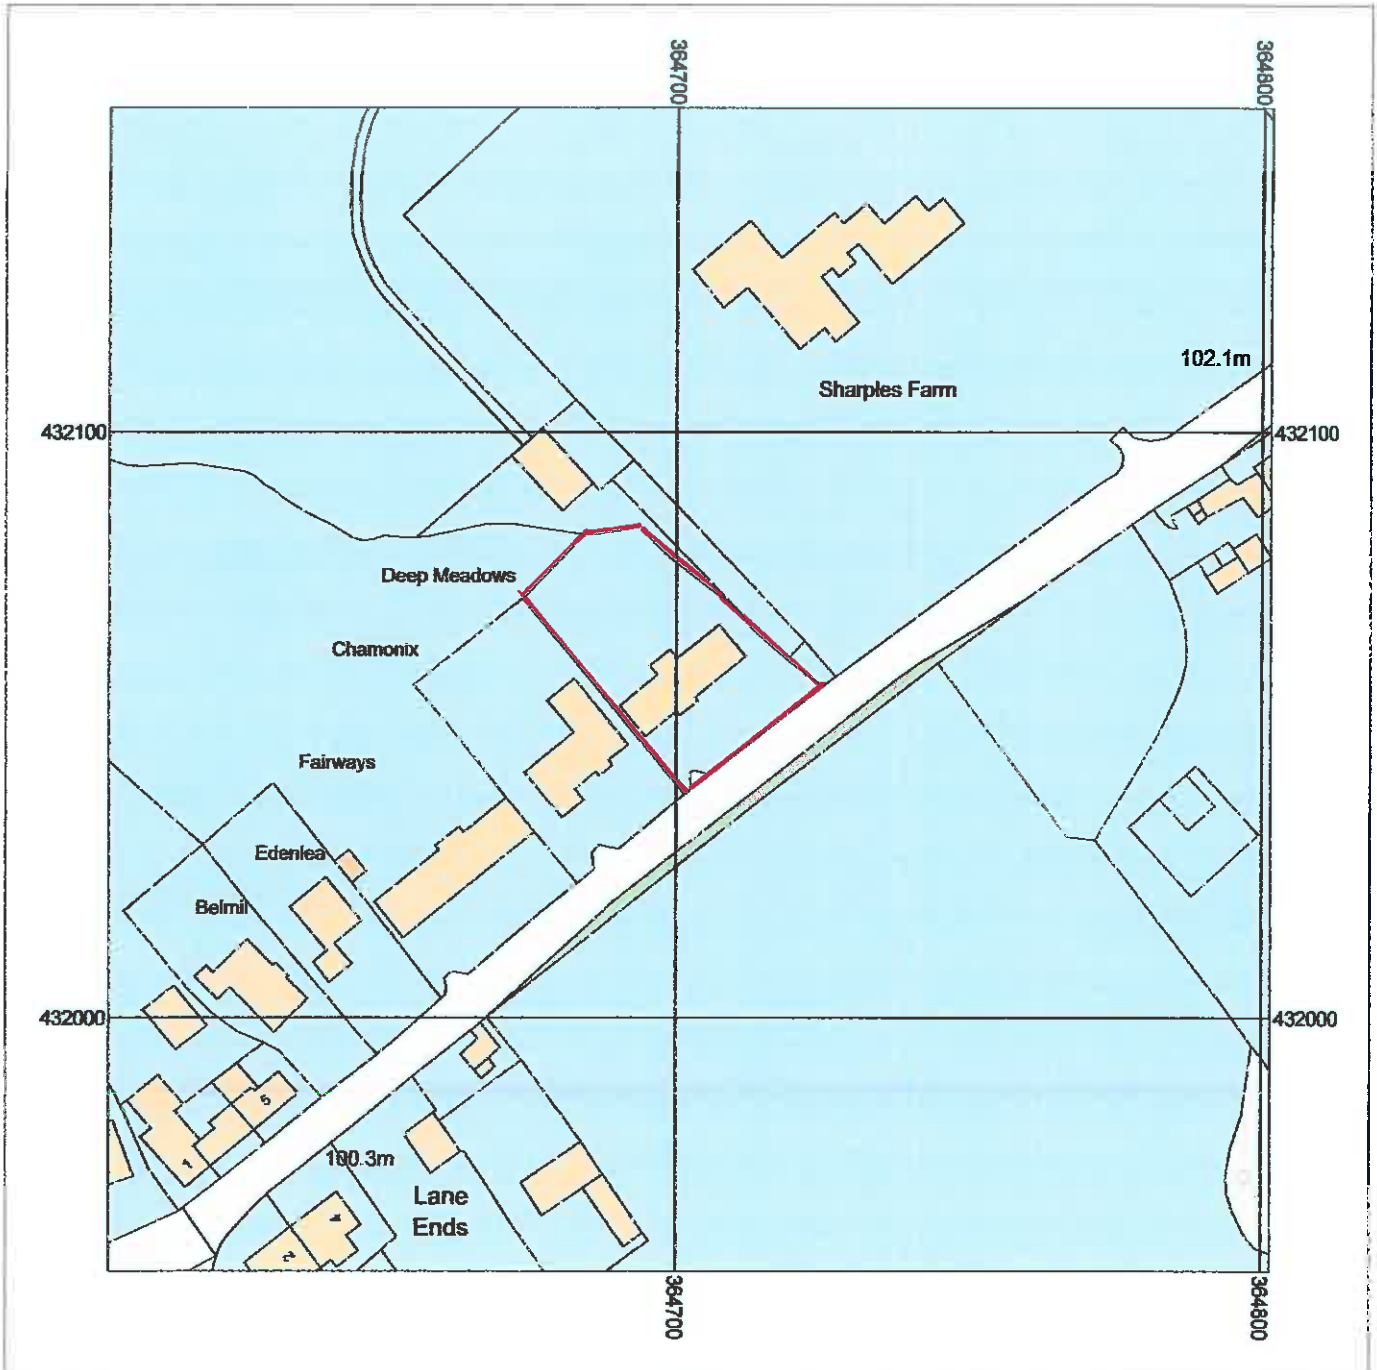

320160441P

Supplied by: Granthams Blackpool
License number: 100031961
Produced: 06/05/2016
Serial number: 1673313

Plot centre co-ordinates: 364702.432056
Download file: 606910.zip
Project name: 606910