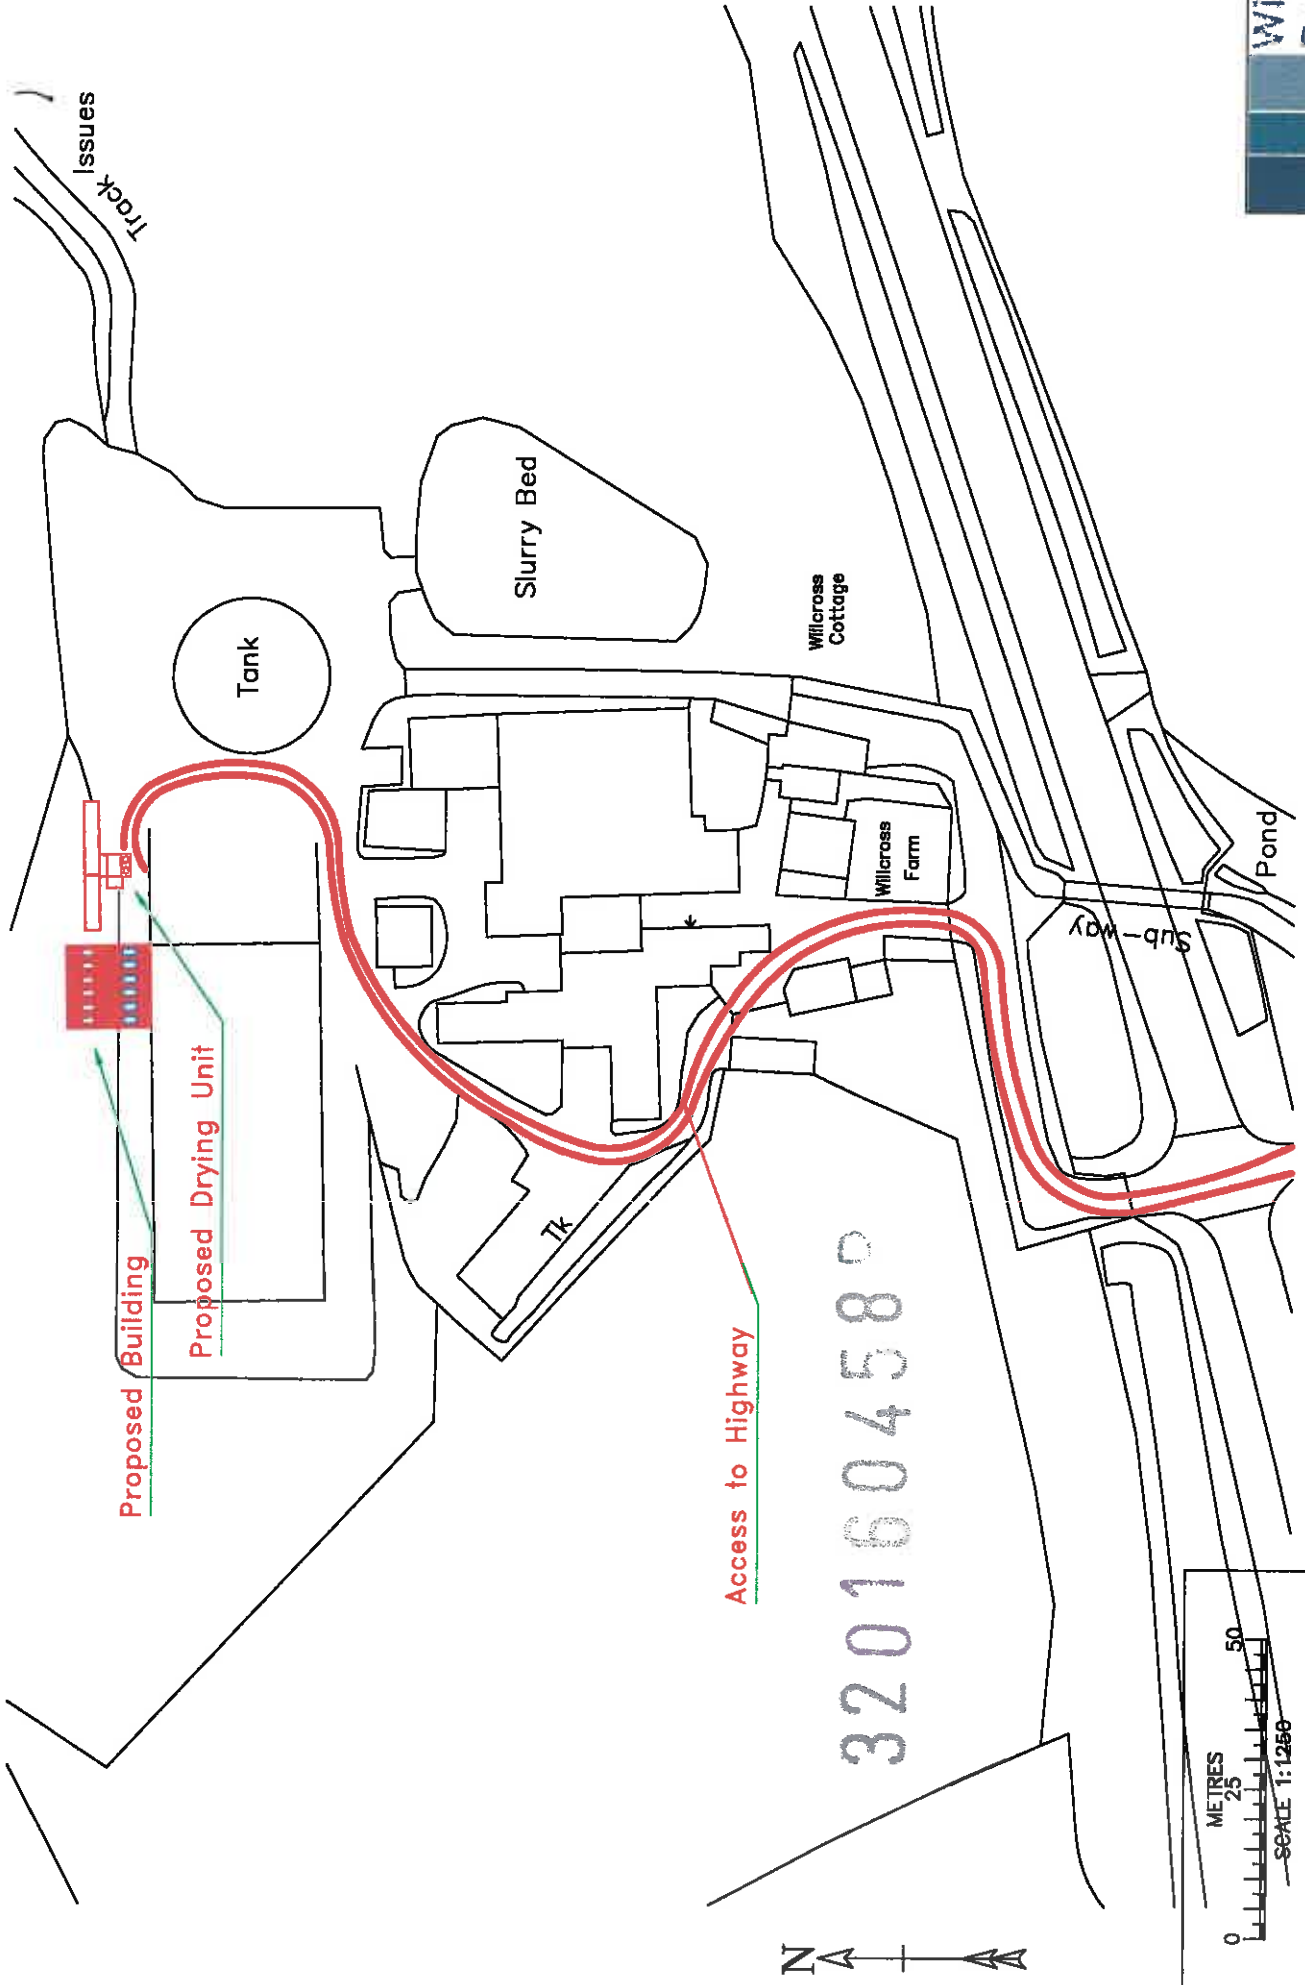

Location Plan: Willcross Farm, Gisburn, Clitheroe, Lancashire BB7 4HP

3201604580

Sheet Size A4