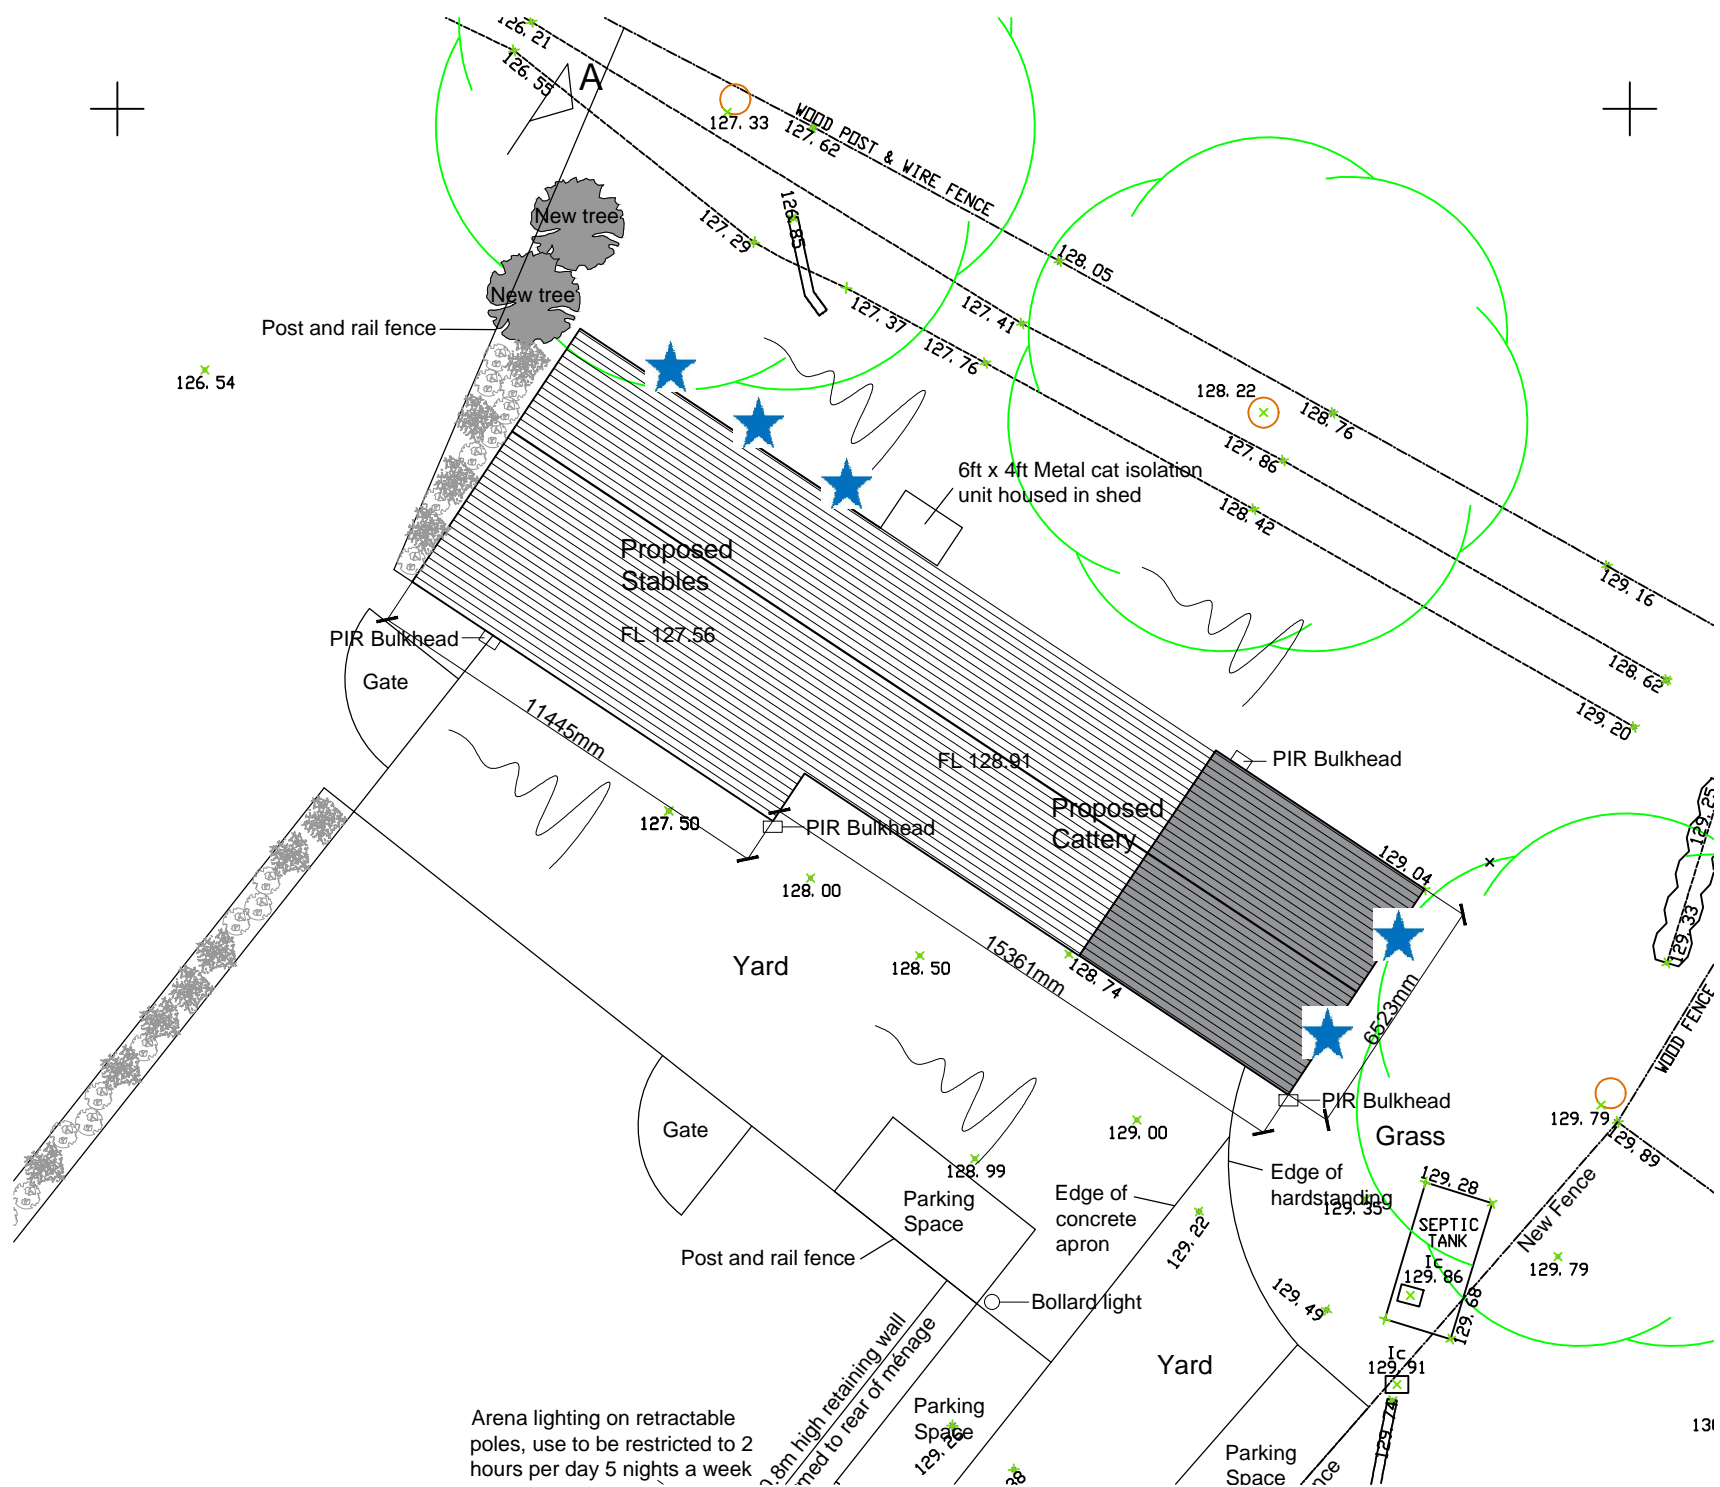

SWALLOW NEST DETAILS

RSPB nest box for wild birds. Nest for swallows. Terracotta nestcup made to actual dimensions of nests built by wild birds.

Proposed locations on site shown with a ★

Proposed Cattery and Stables at Land behind Four Acres Wiswell

Proposed Swallow Nesting Boxes (Planning Condition 17)

1:200 @ A3

May 2016

AVS - PC - 17