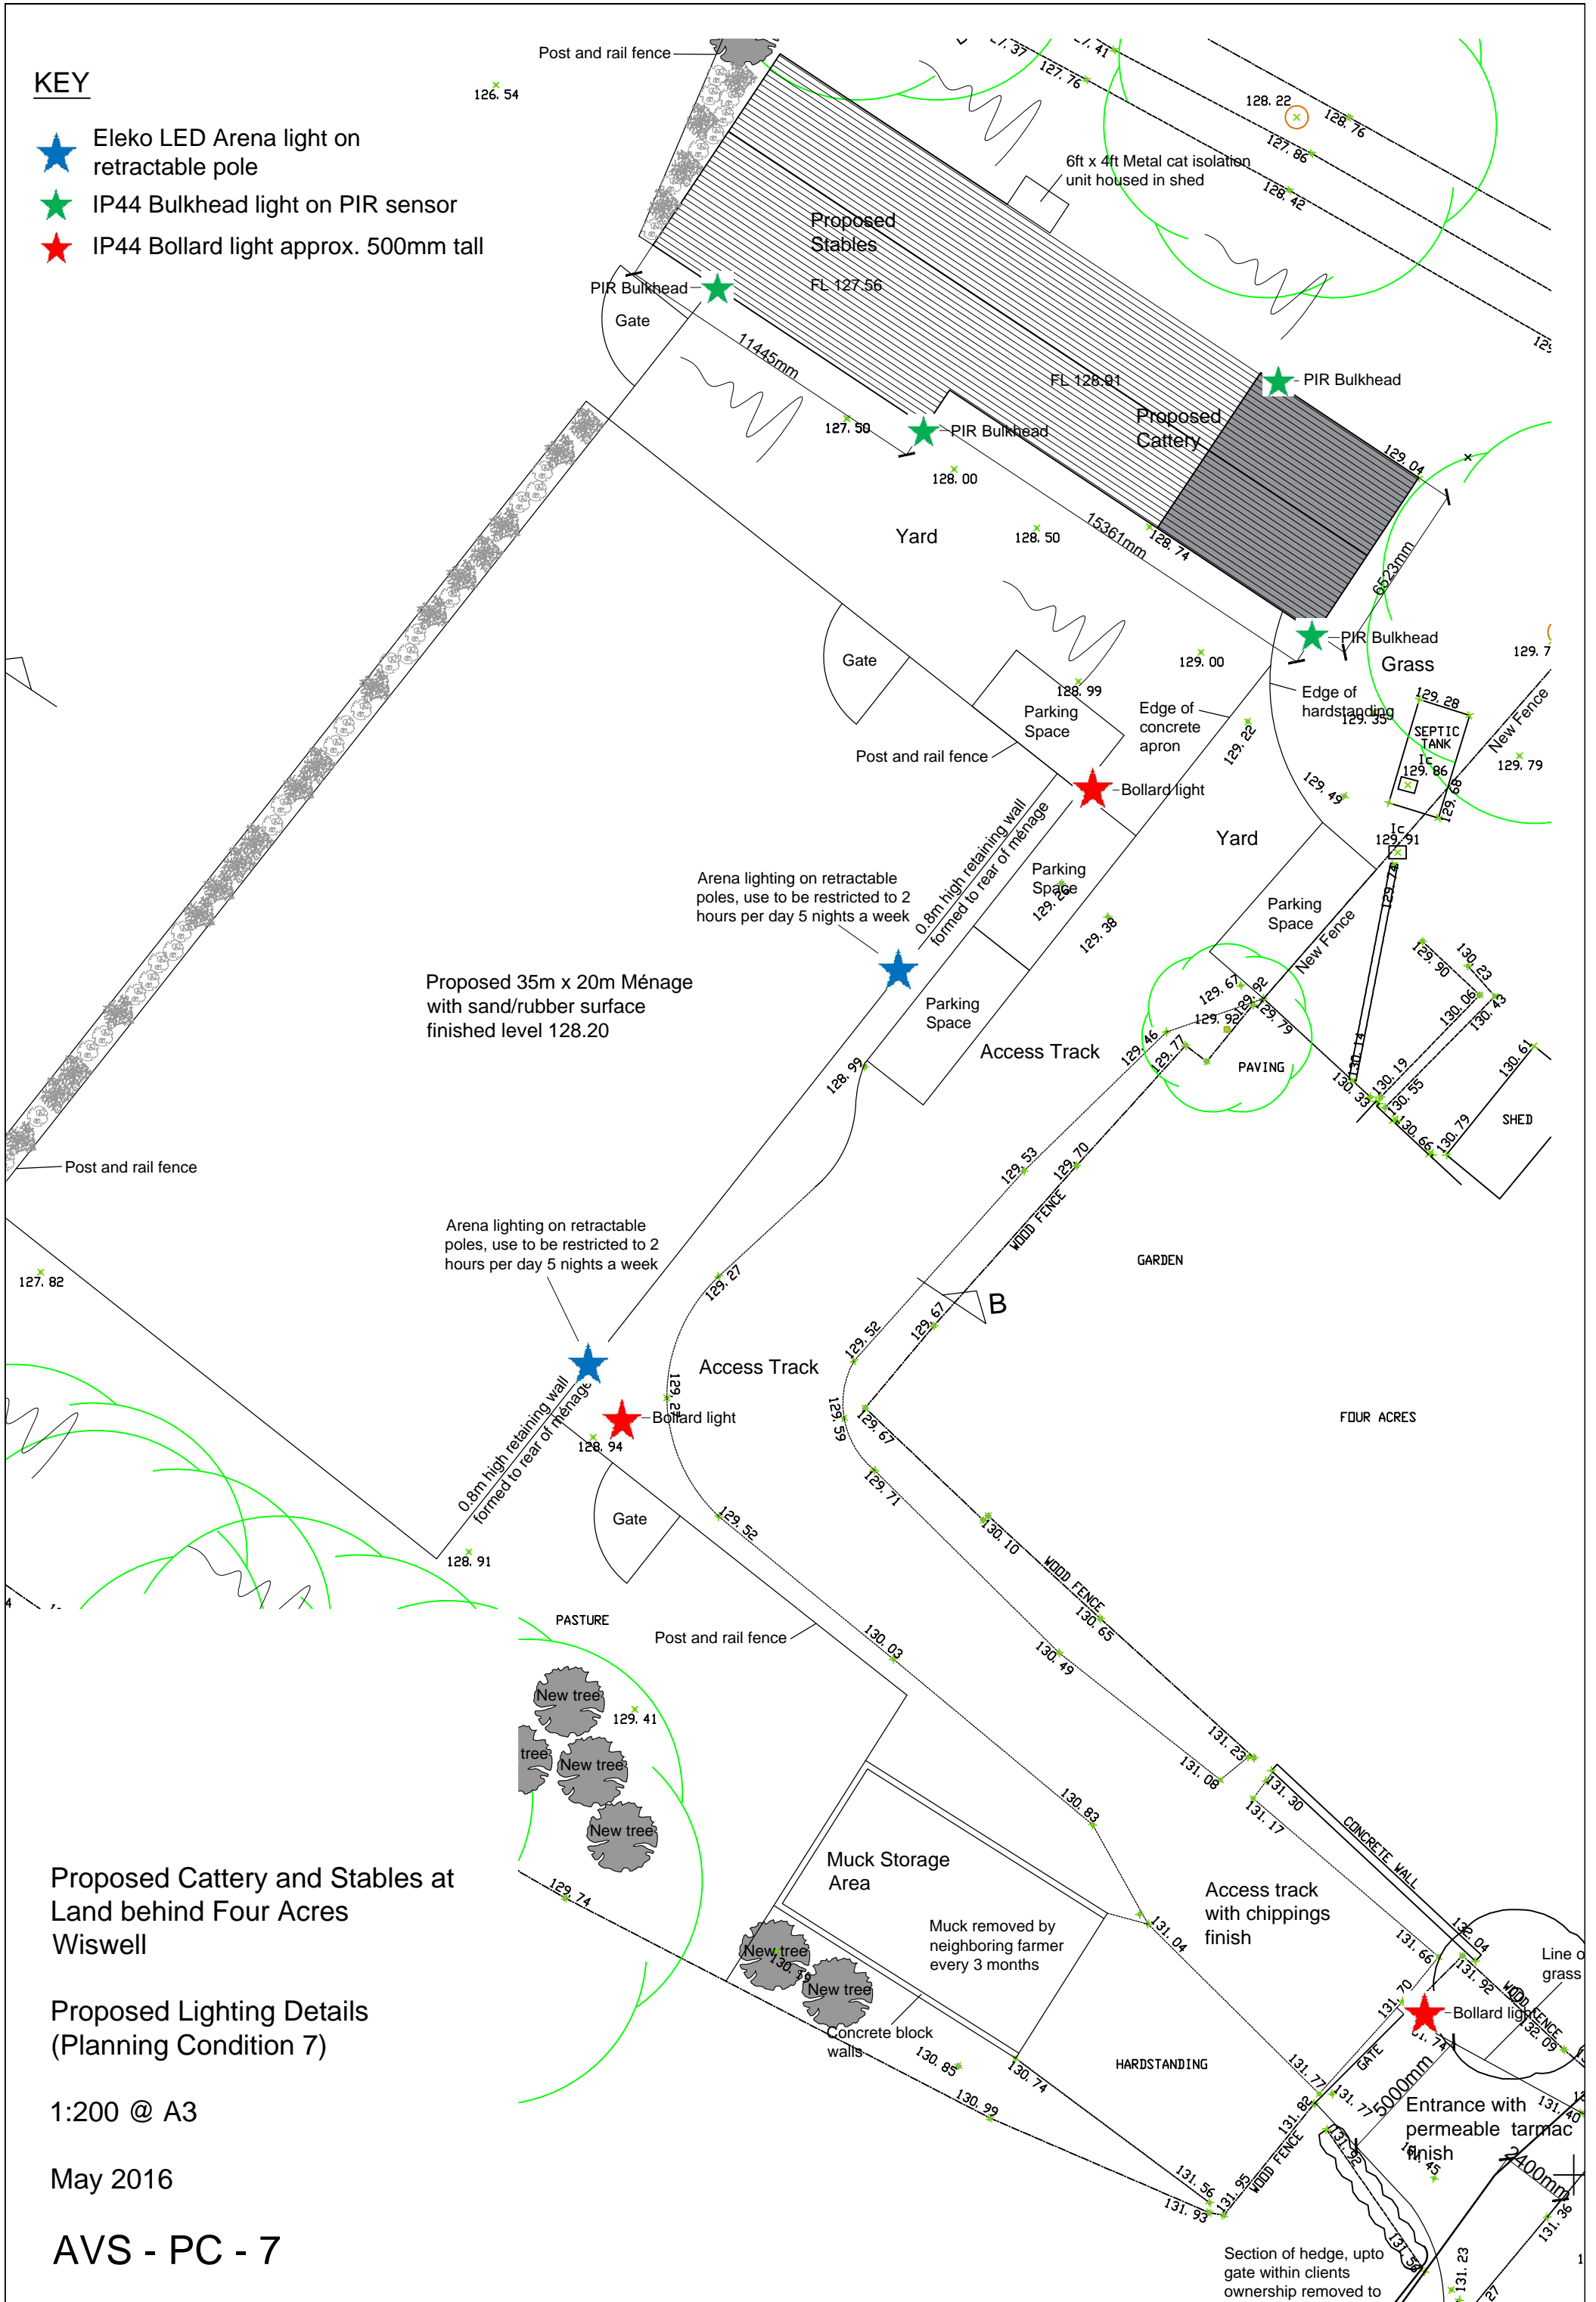

KEY

-  Eleko LED Arena light on retractable pole
-  IP44 Bulkhead light on PIR sensor
-  IP44 Bollard light approx. 500mm tall

Proposed Cattery and Stables at Land behind Four Acres Wiswell

Proposed Lighting Details (Planning Condition 7)

1:200 @ A3

May 2016

AVS - PC - 7