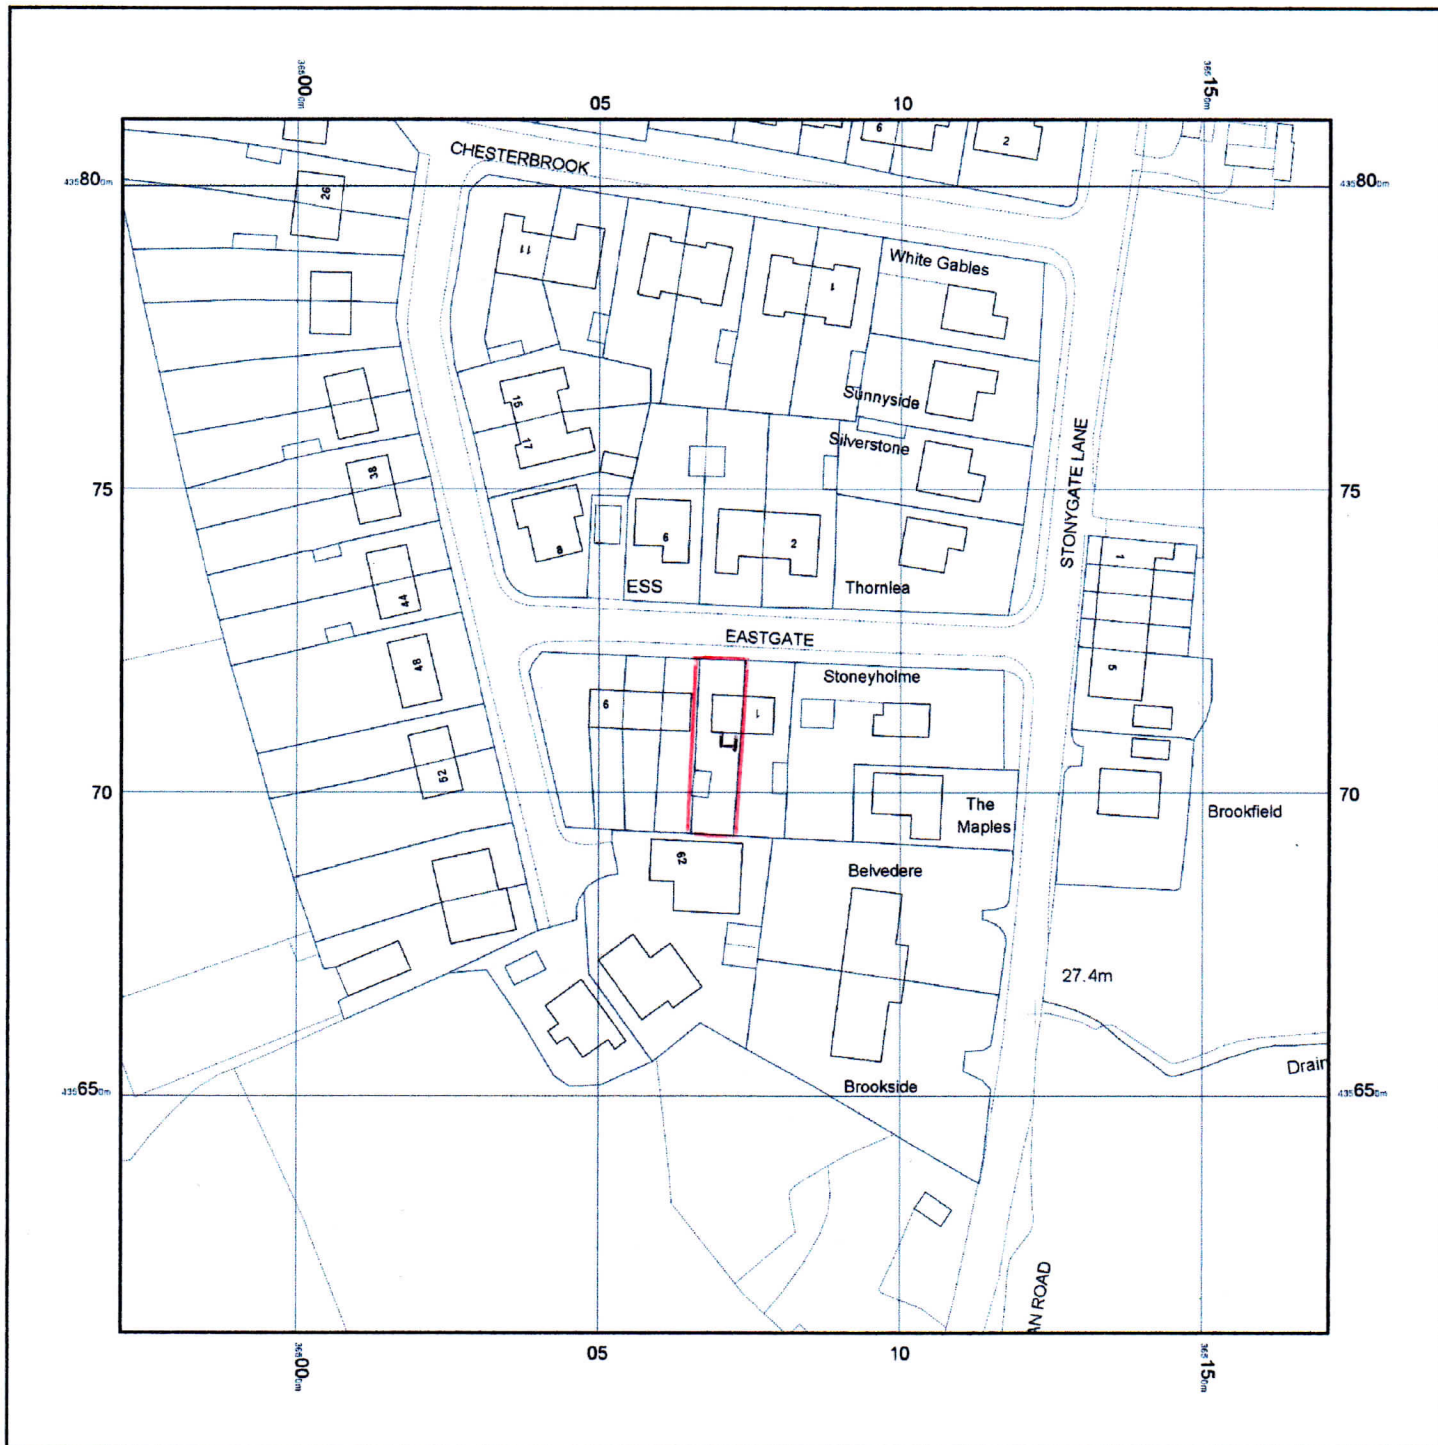

UK MAP CENTRE  
.com

North  
25m

Scale 1:1250

© Crown copyright and database rights 2016 Ordnance Survey 100048957. The representation of road, track or path is no evidence of a boundary or right of way. The representation of features as lines is no evidence of a property boundary.

Supplied by: [www.ukmapcentre.com](http://www.ukmapcentre.com)  
Serial No: 92769  
Centre Coordinates: 365071,435711  
Production Date: 19/05/2016 16:07:44