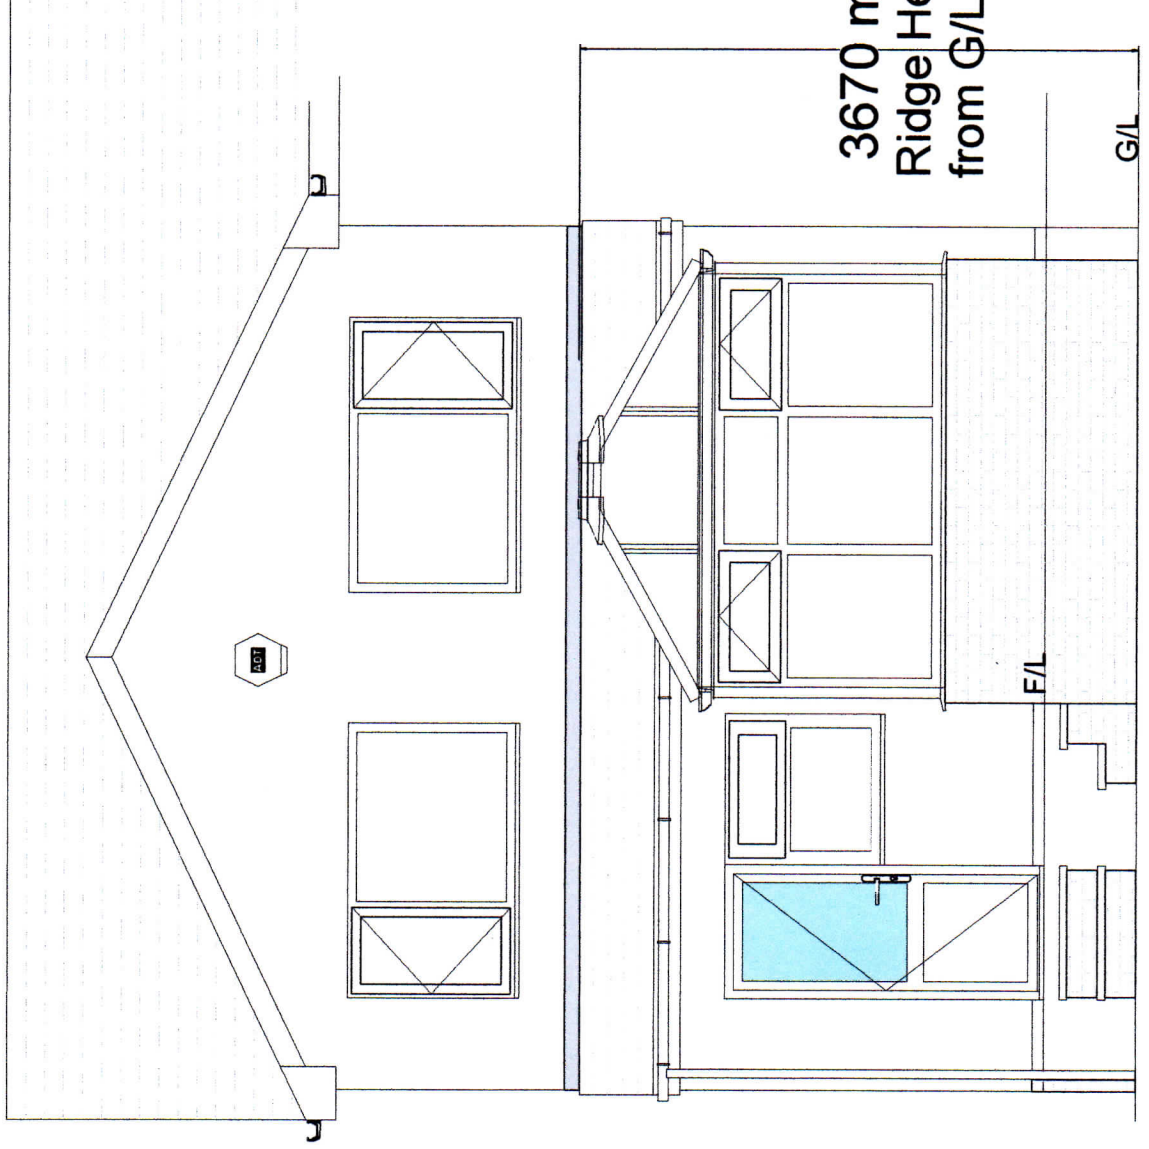

Proposed Conservatory to be White PVC frames with Tinted Glass roofing at 25° & 28.91° pitch. Face brick walling to match house face brick.

South Elevation

3670 mm
Ridge Height
from G/L

G/L

F/L

TITLE	
Proposed South Elevation For: Miss Harrison	
ADDRESS	
3 Eastgate Ribchester PR3 3ZN	
REF. NO.	191150516
SCALE	1:50
DATE	1/6/2016
DRAWN BY	HOWARD BLAND 07539 749466