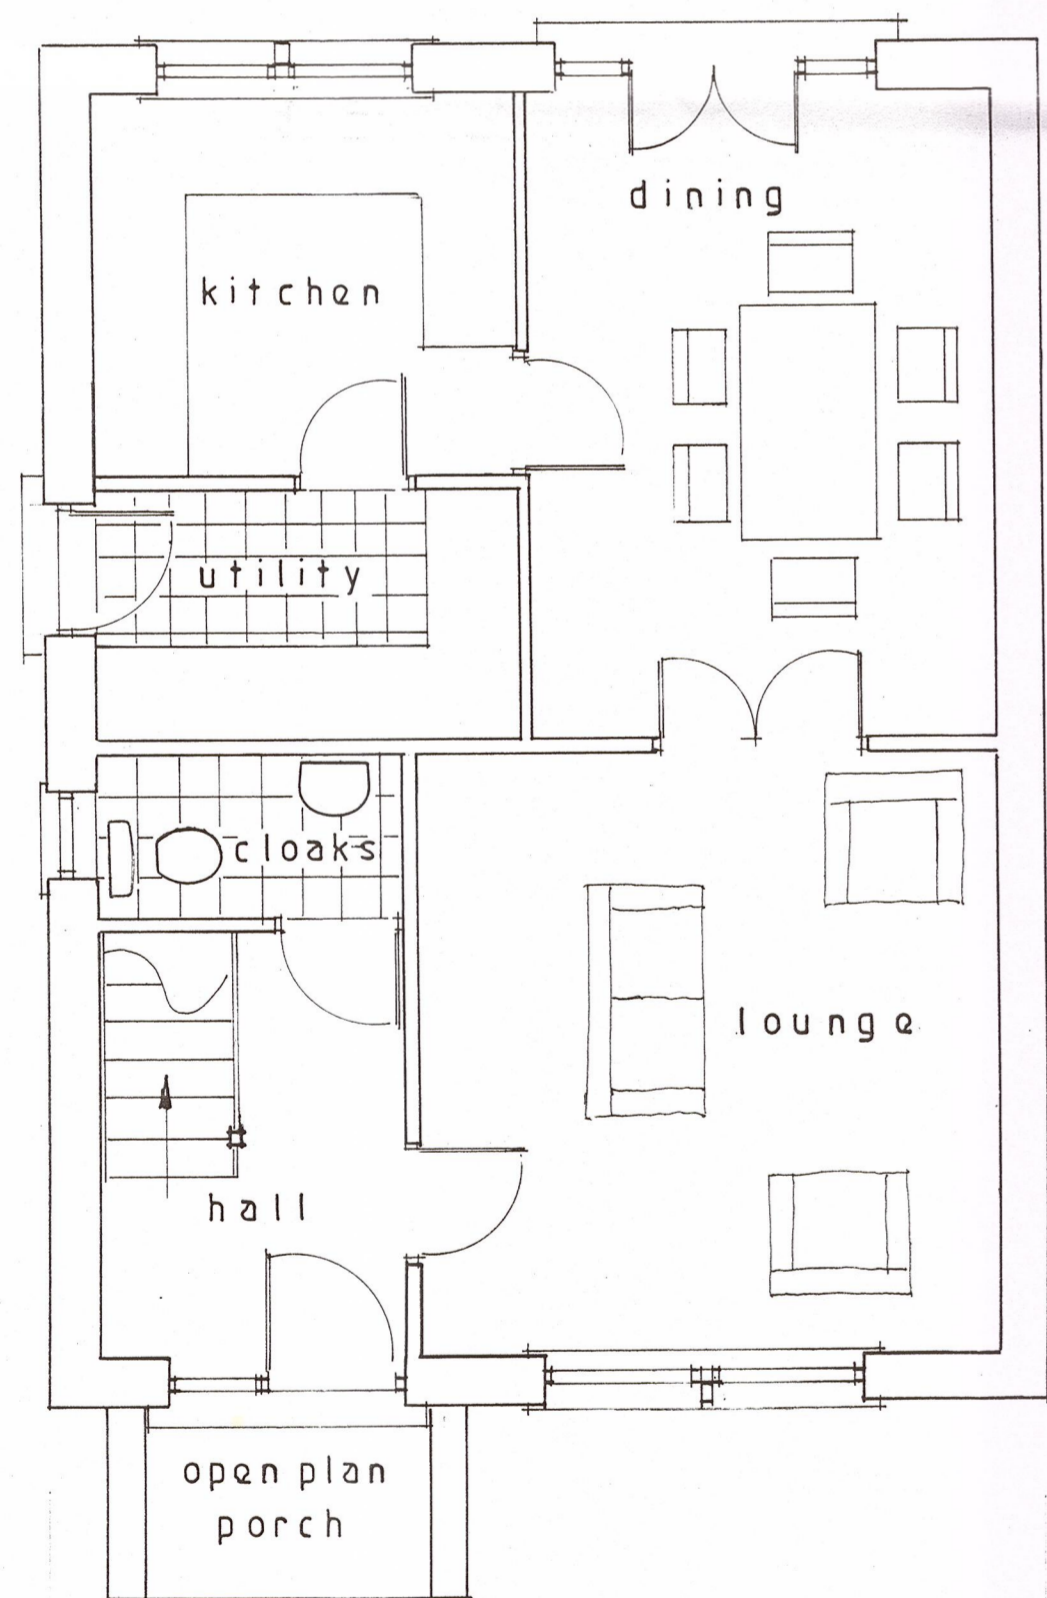

First Floor

south

east

Ground Floor

north

west

320160577P

S.J. Bialecki Limited Building Surveyors
Drawing no 5008
Scale 1:50
Floor Layouts and Elevations Plot 3
Proposed Residential Development On Land Off Ribblesdale View Chatburn