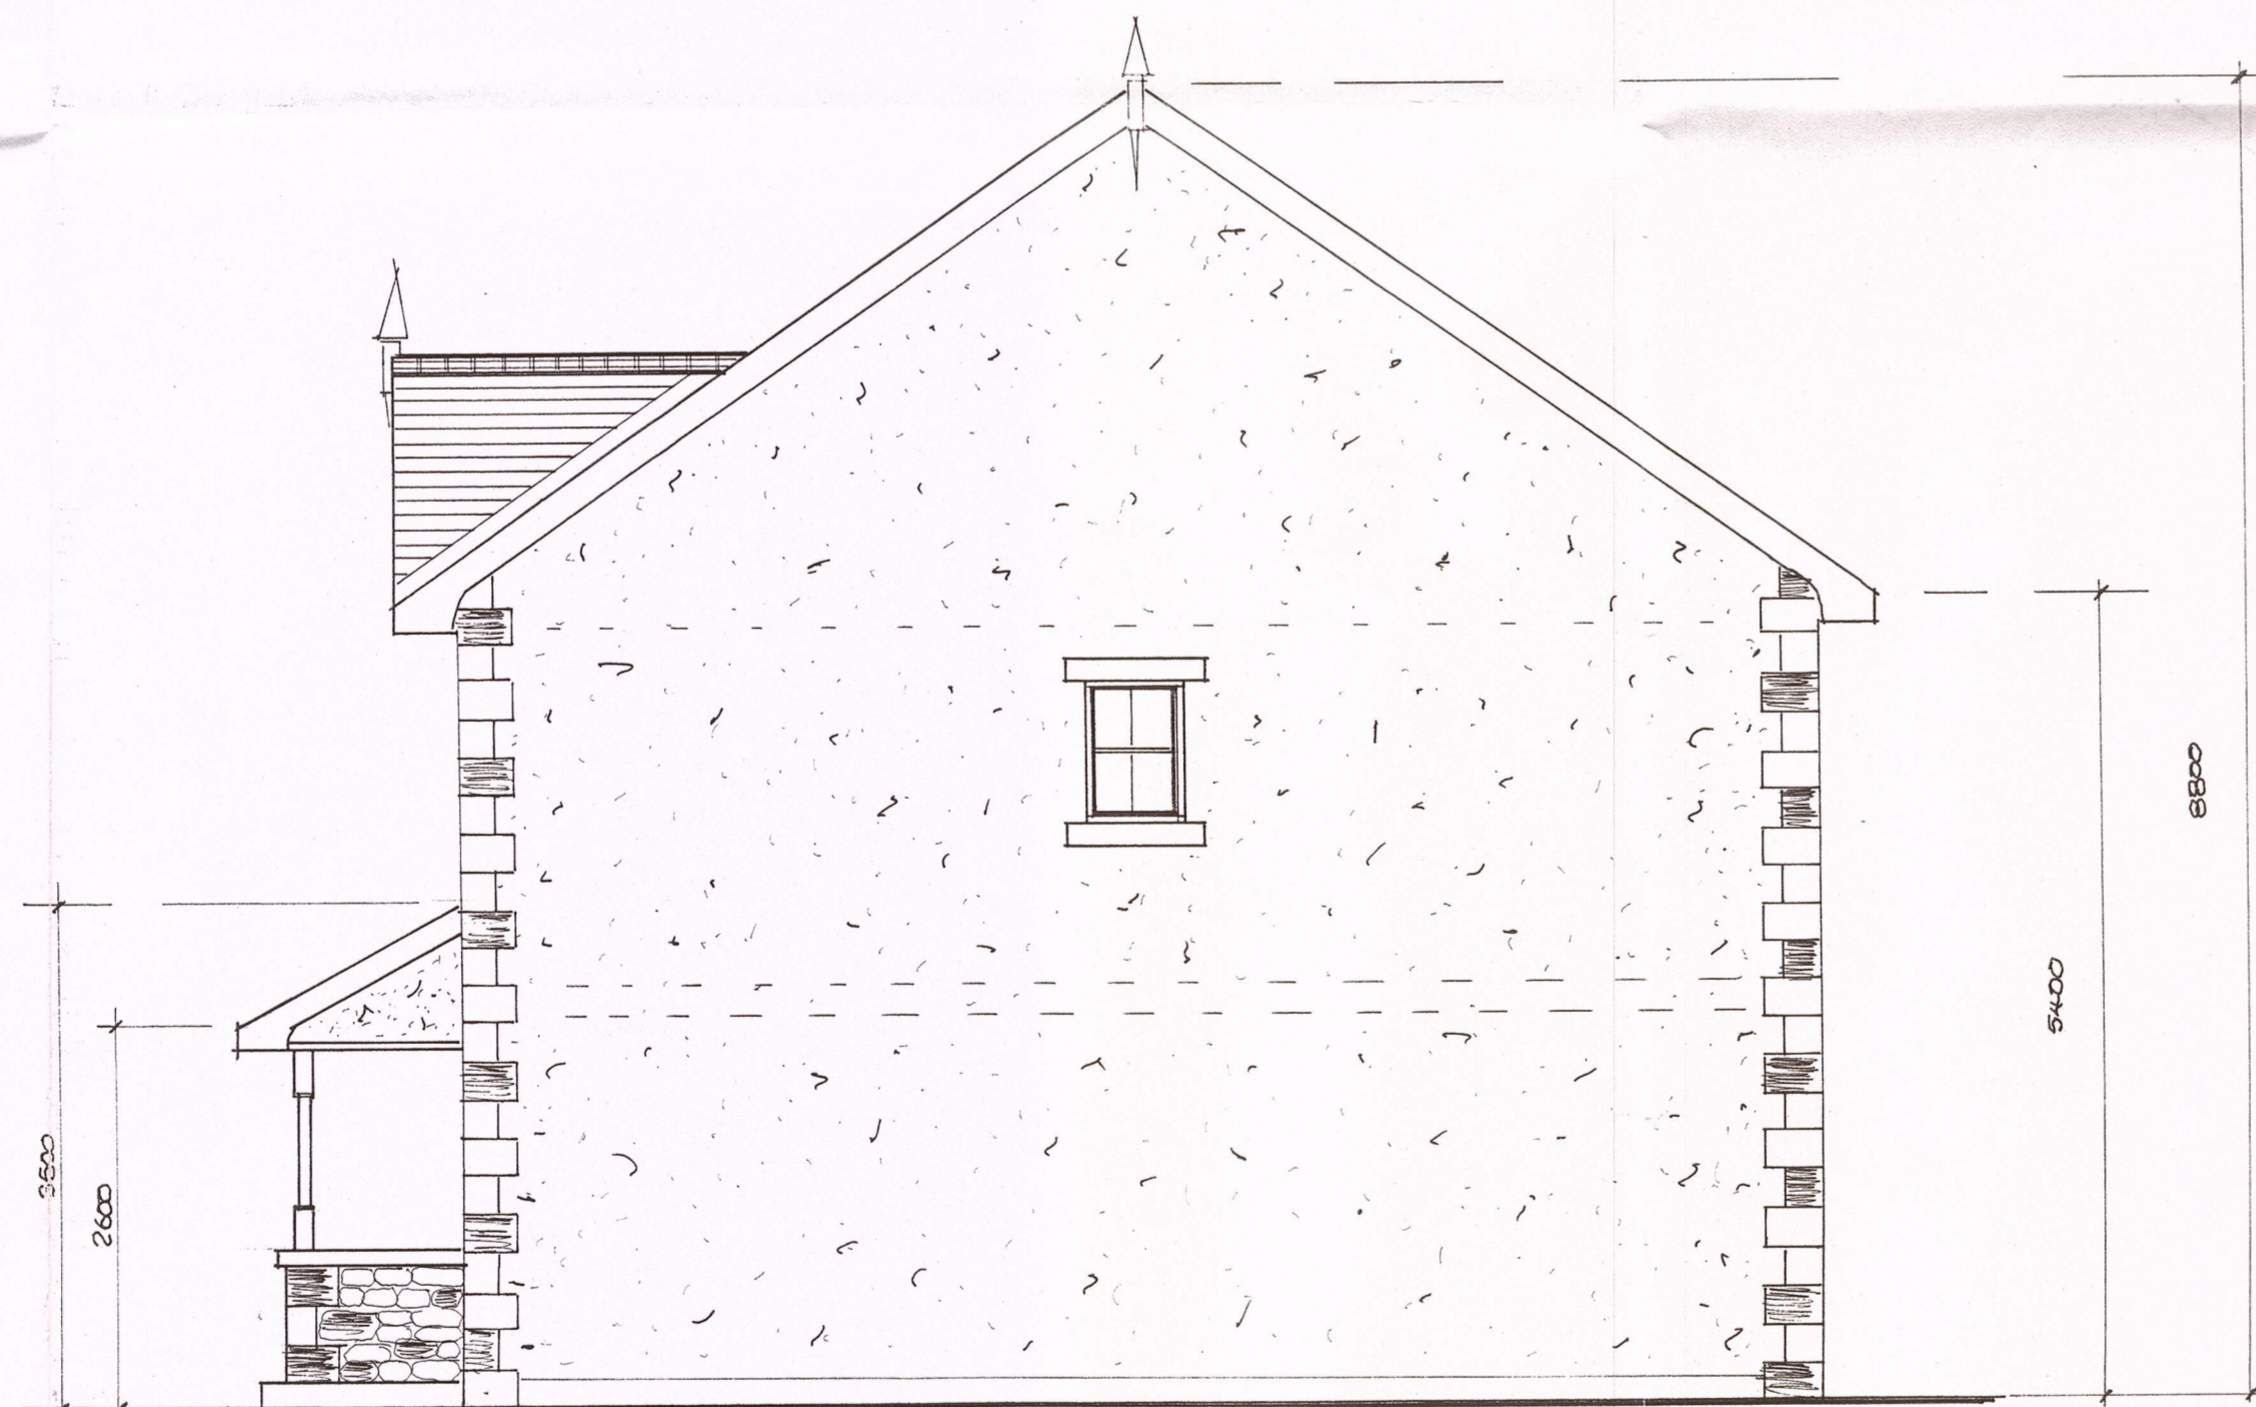

First Floor

south

east

Ground Floor

north

west

320160577P

S.J. Bialecki Limited Building Surveyors
Drawing no 5008
Scale 1:50
Floor Layouts and Elevations Plot 3
Proposed Residential Development On Land Off Ribblesdale View Chatburn